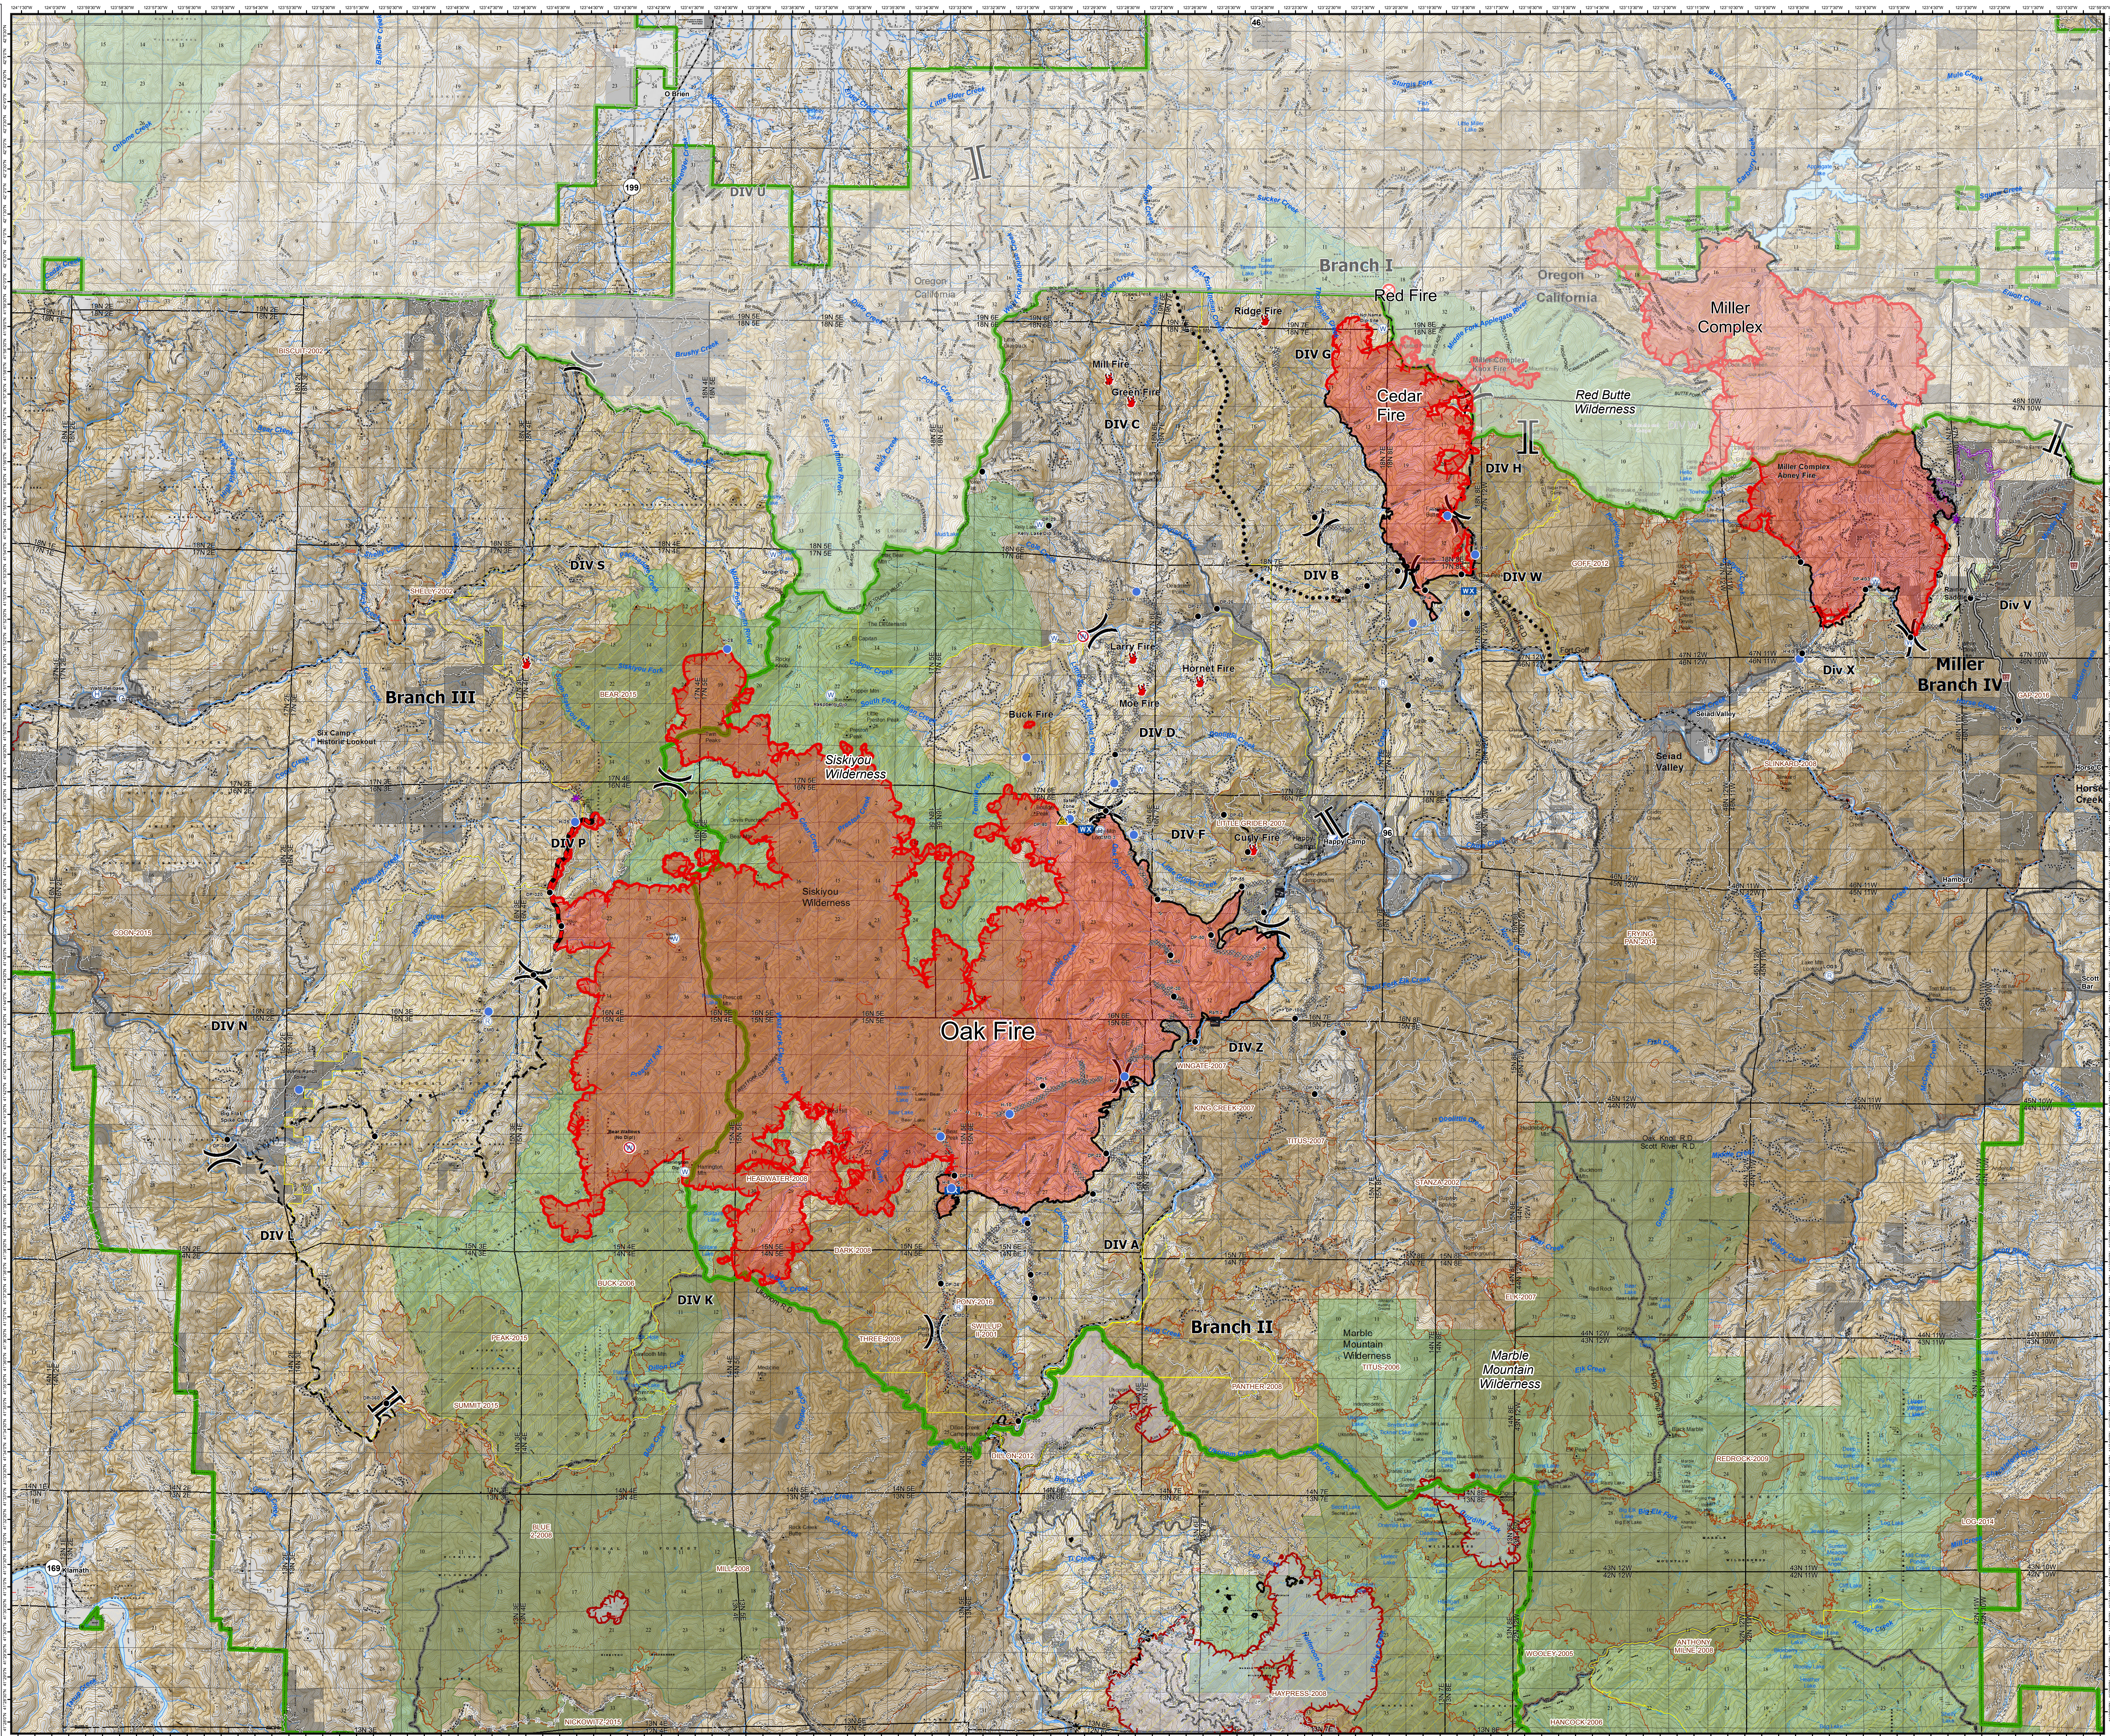

ECLIPSE COMPLEX
CA-KNF 006098

SEPTEMBER 14 2017
OPERATIONS
COMPLEX
DAY SHIFT

Oak Fire - 87,685 Acres
Cedar Fire - 9,079 Acres
As of 9/13/2017 2236 PDT

- X Division
- I Branch
- R Repeater
- C Camp
- ▲ Safety Zone
- Drop Point
- 🔥 Fire Location
- 📍 Helibase
- 📍 Helispot
- 🏠 Incident Command Post
- 🔍 Lookout
- 📶 Mobile Weather Unit
- 🌊 Water Source
- 🚰 Restricted Water Source
- 🚢 Raft Landing
- ⚡ Completed Dozer Line
- 🔴 Uncontrolled Fire Edge
- 🔵 Aerial Retardant Drop
- Completed Line
- ⋯ Hand Line
- ⋯ Road as Completed Line
- ⋯ Planned Fire Line
- ⋯ Planned Secondary Line
- ⋯ Proposed Dozer Line
- ⋯ Ridge / Geographic Feature
- 📍 Prepped Trail
- 🔴 Containment Line
- 📍 State Border
- 🔴 Fire Perimeter
- 📍 Ownership Private
- 📍 Fire Scar- 2013 to Present
- 📍 Contract Units
- 📍 Forest Service Admin Boundary
- 📍 Structures
- 📍 Forest Closure