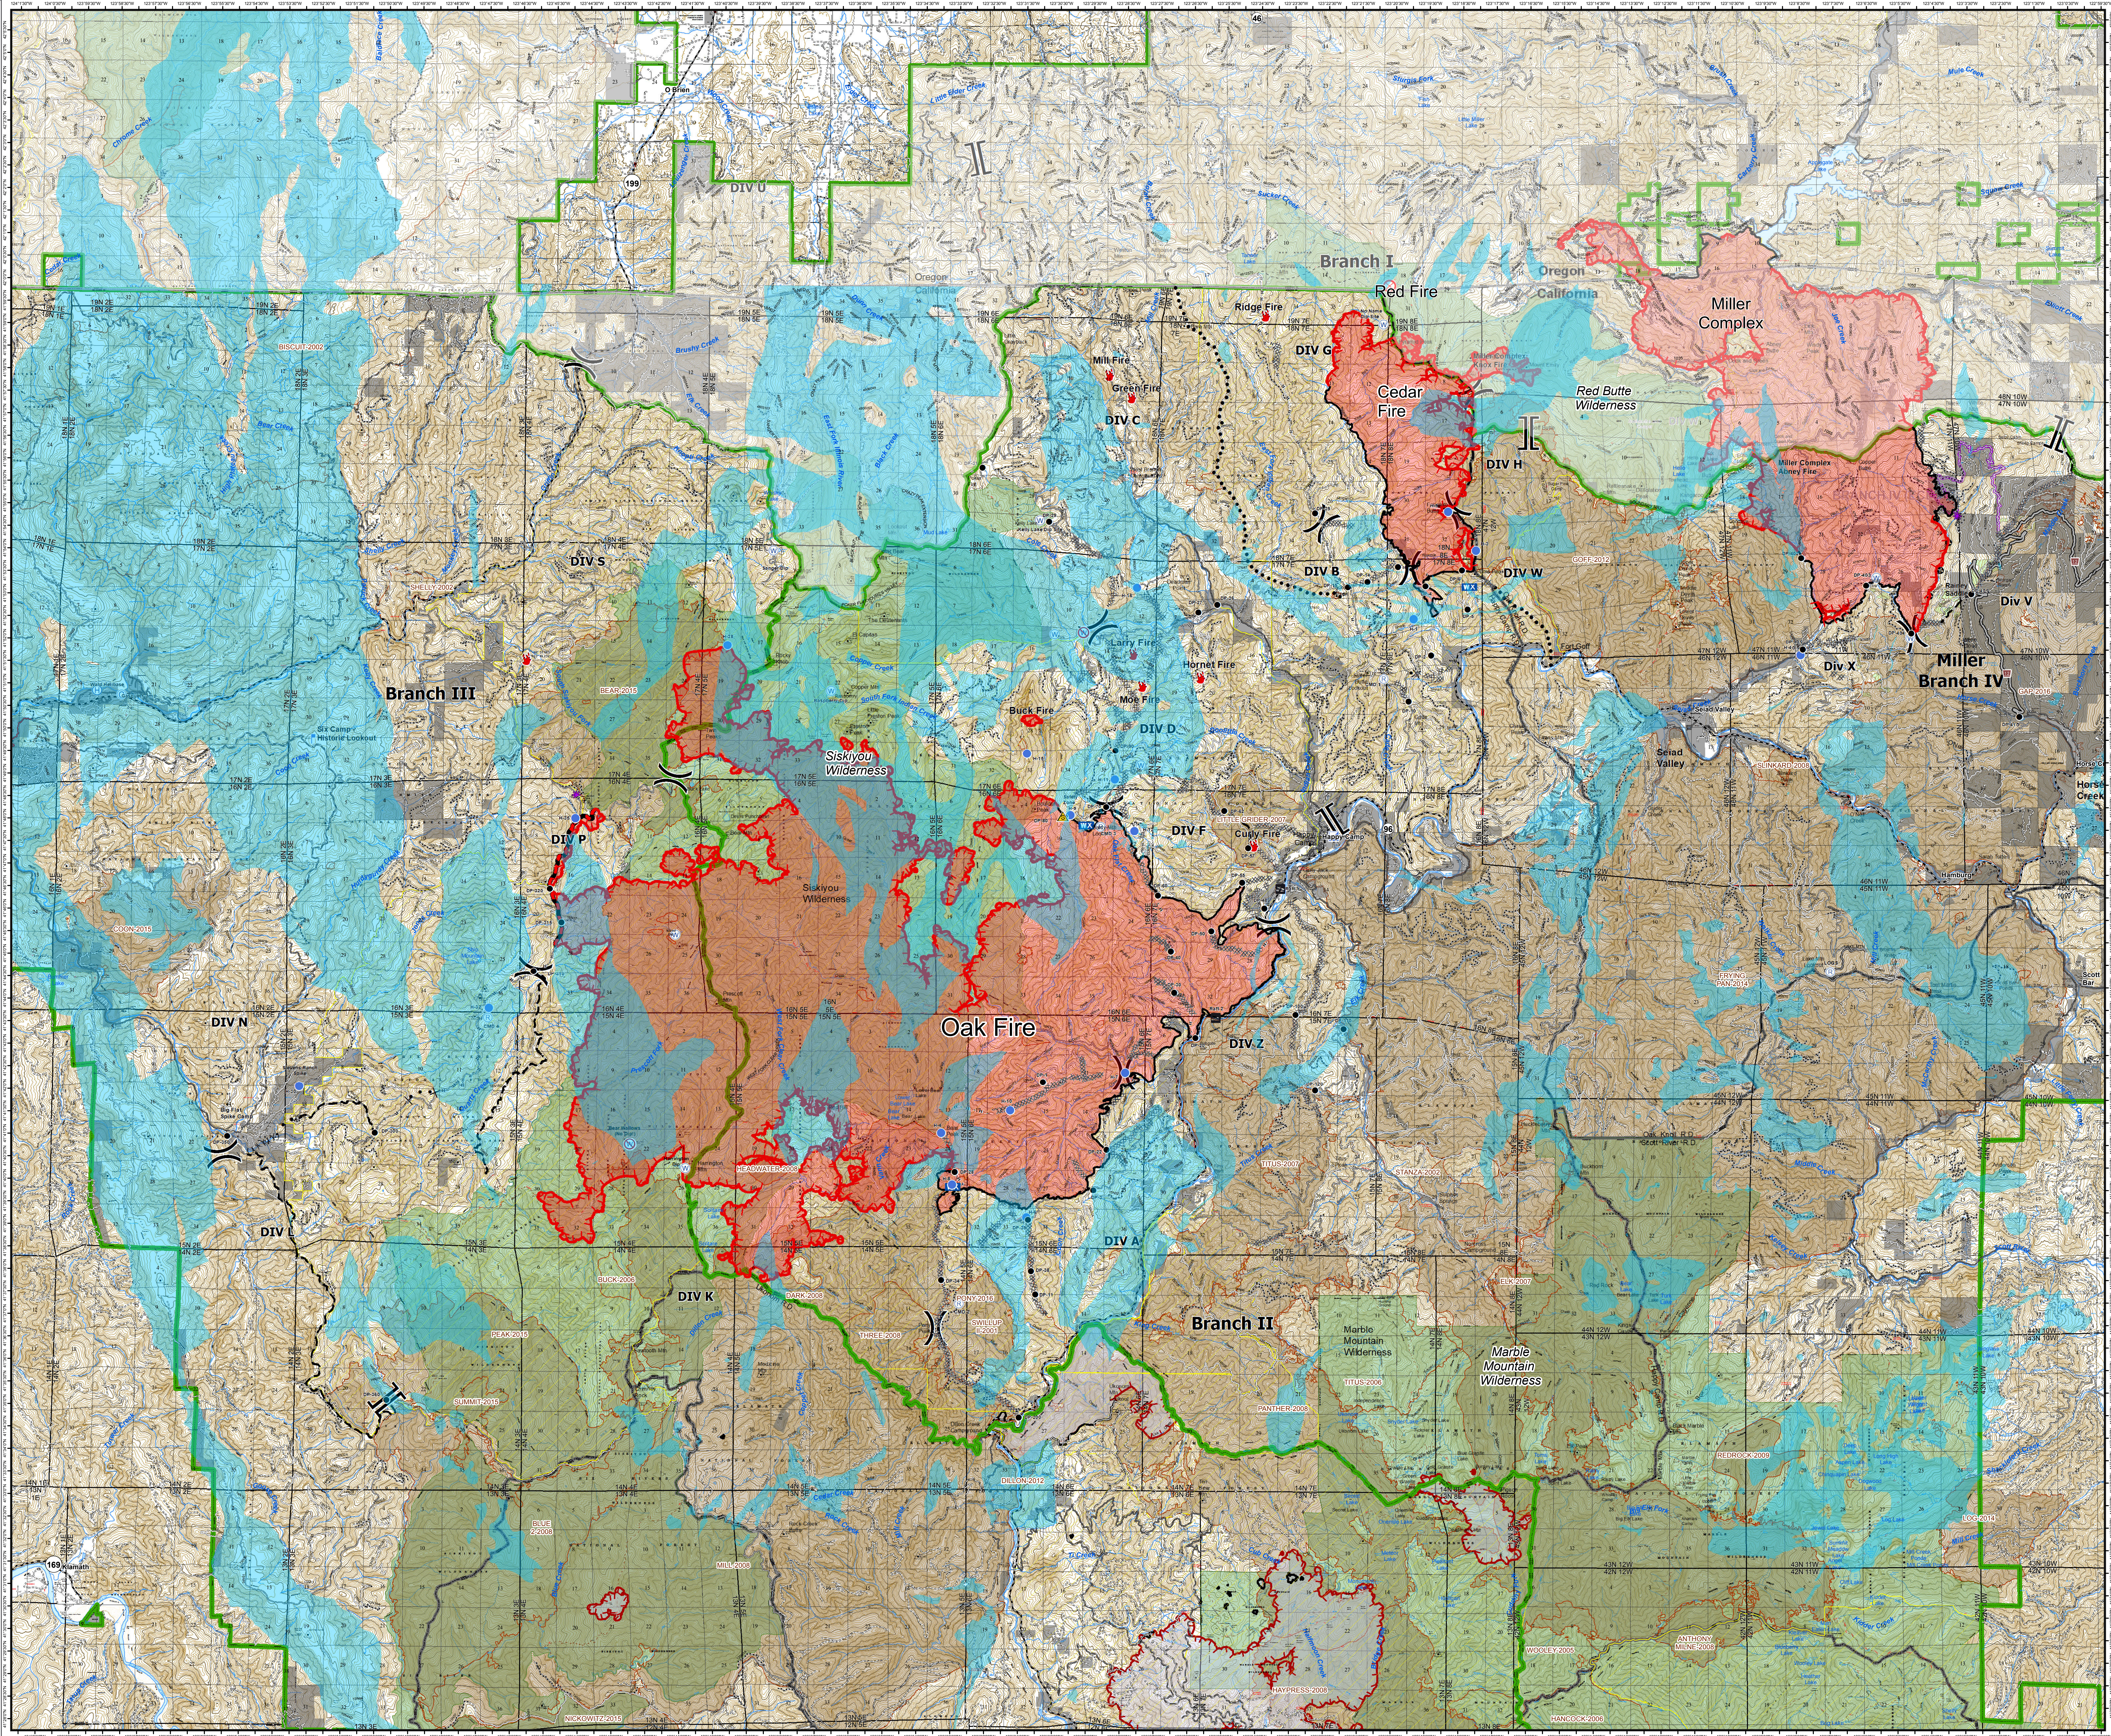

ECLIPSE COMPLEX
CA-KNF 006098

SEPTEMBER 14 2017
OPERATIONS
COMPLEX

ASBESTOS

Oak Fire - 88,637 Acres
Cedar Fire - 9,103 Acres
As of 9/14/2017 1511 PDT

- Potential Naturally Occurring Asbestos
- Division
- Branch
- Repeater
- Camp
- Safety Zone
- Drop Point
- Fire Location
- Helibase
- Helispot
- Incident Command Post
- Lookout
- Mobile Weather Unit
- Water Source
- Restricted Water Source
- Raft Landing
- Completed Dozer Line
- Uncontrolled Fire Edge
- Aerial Retardant Drop
- Completed Line
- Hand Line
- Road as Completed Line
- Planned Fire Line
- Planned Secondary Line
- Proposed Dozer Line
- Ridge / Geographic Feature
- Prepped Trail
- Containment Line
- State Border
- Fire Perimeter
- Ownership Private
- Fire Scar- 2013 to Present
- Contract Units
- Forest Service Admin Boundary
- Structures
- Forest Closure

80 Foot Contours
0 2 4 Miles

Date: 9/14/2017
Map: 1983/17M/006098