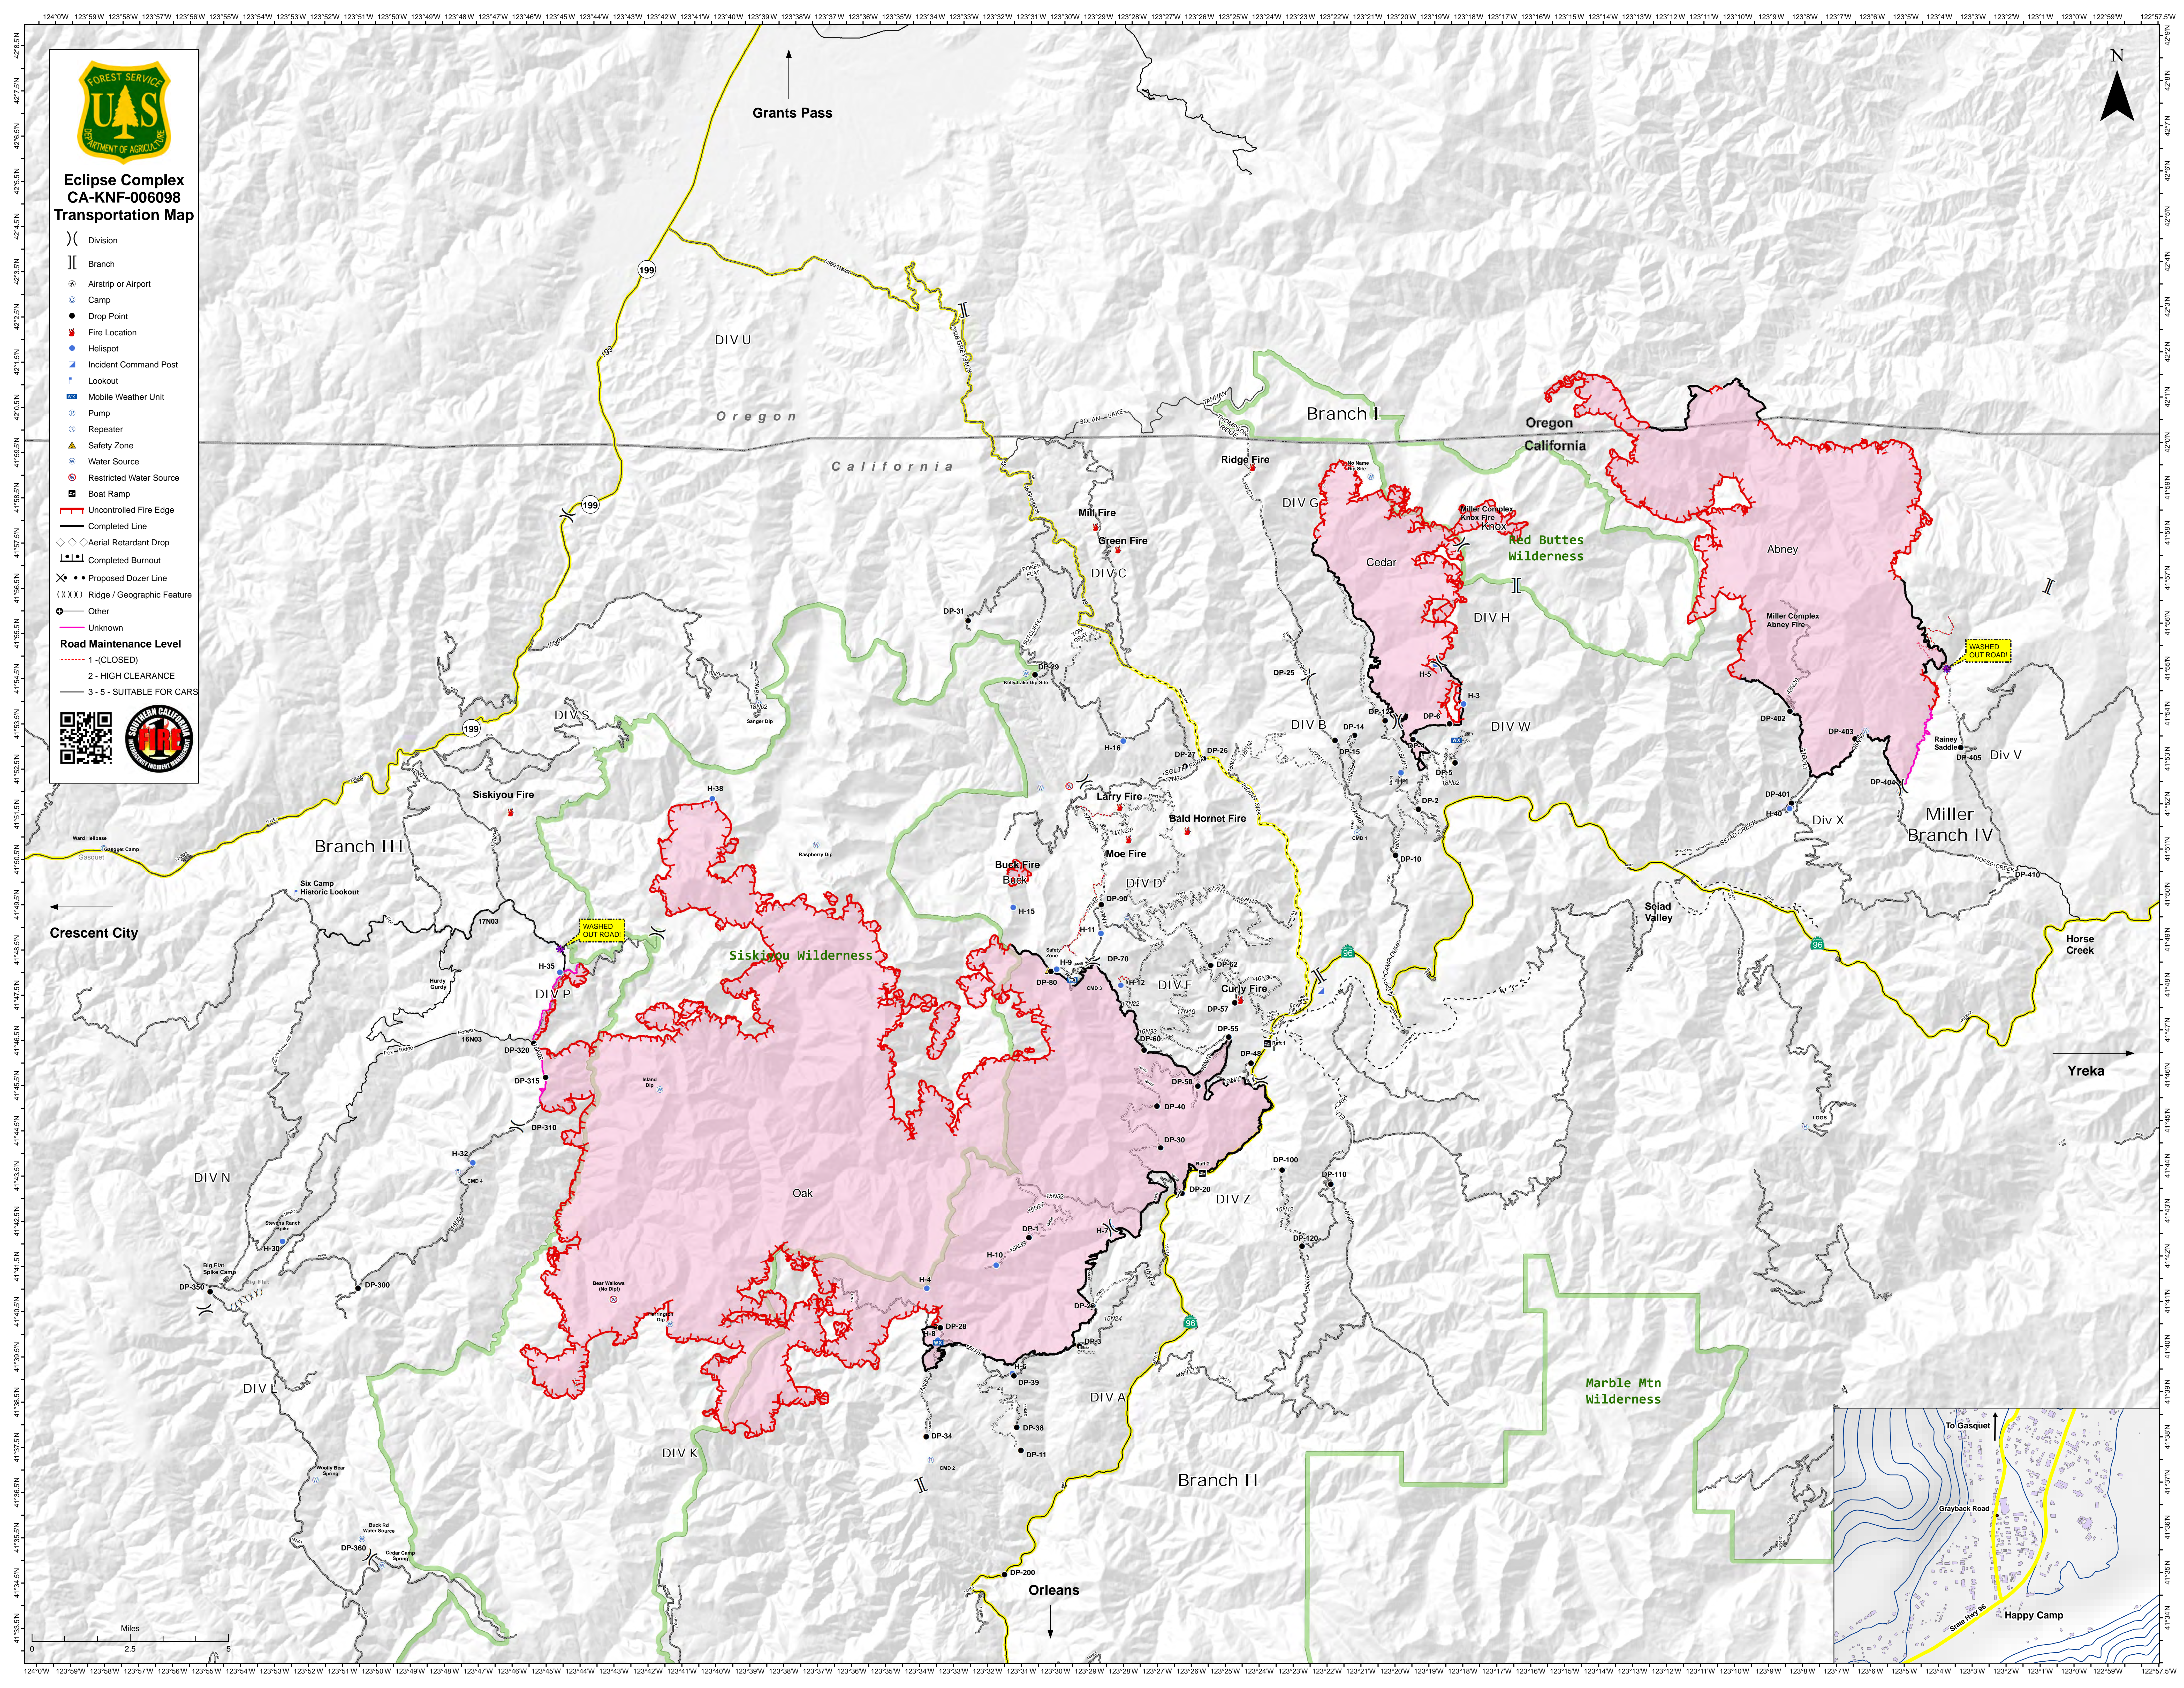

Eclipse Complex CA-KNF-006098 Transportation Map

- Division
- Branch
- Airstrip or Airport
- Camp
- Drop Point
- Fire Location
- Helispot
- Incident Command Post
- Lookout
- Mobile Weather Unit
- Pump
- Repeater
- Safety Zone
- Water Source
- Restricted Water Source
- Boat Ramp
- Uncontrolled Fire Edge
- Completed Line
- Aerial Retardant Drop
- Completed Burnout
- Proposed Dozer Line
- Ridge / Geographic Feature
- Other
- Unknown
- Road Maintenance Level
 - 1 - (CLOSED)
 - 2 - HIGH CLEARANCE
 - 3 - 5 - SUITABLE FOR CARS

Crescent City

Yreka

Orleans