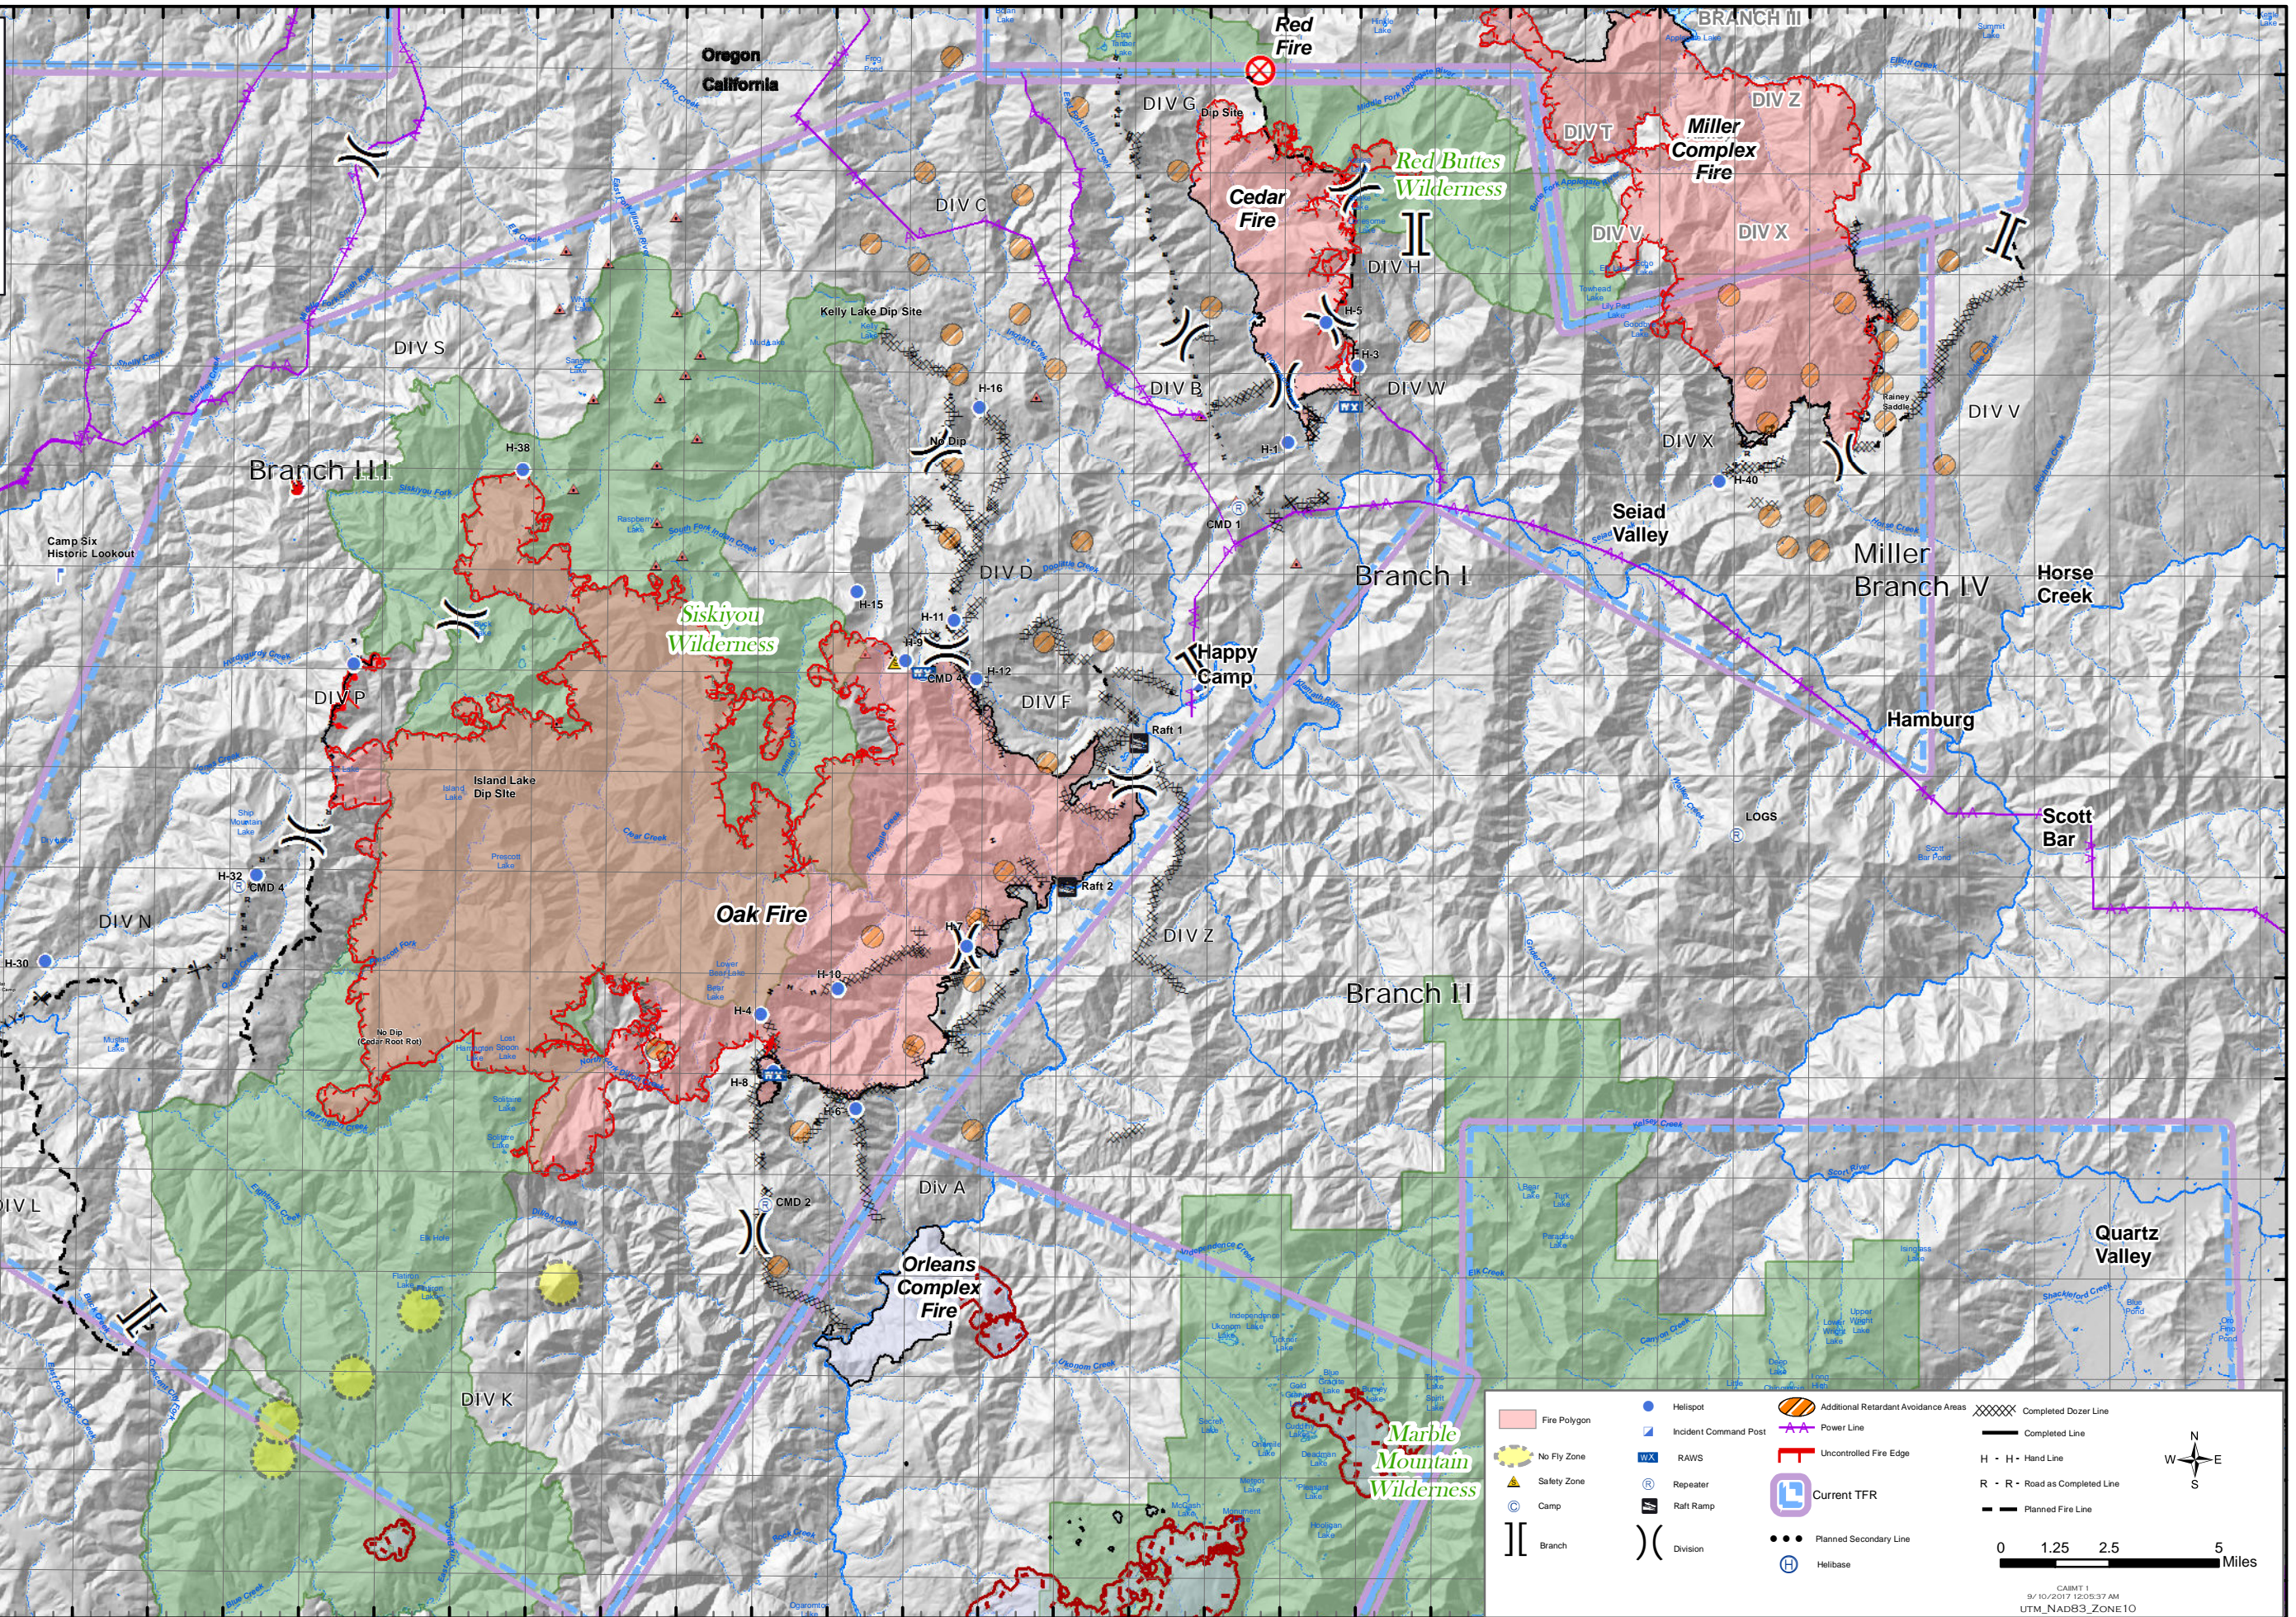

ECLIPSE COMPLEX
 CA-KNF-006098
AIR OPS
MAP
 SEPTEMBER 11, 2017

Fire Polygon	Helispot	Additional Retardant Avoidance Areas	Completed Dozer Line
No Fly Zone	RAWS	Uncontrolled Fire Edge	Completed Line
Safety Zone	Repeater	Current TFR	H - H - Hand Line
Camp	Raft Ramp	Planned Secondary Line	R - R - Road as Completed Line
Branch	Division	Helibase	Planned Fire Line

0 1.25 2.5 5 Miles

CAMT 1
9/10/2017 12:05:37 AM
UTM_NAD83_ZONE10