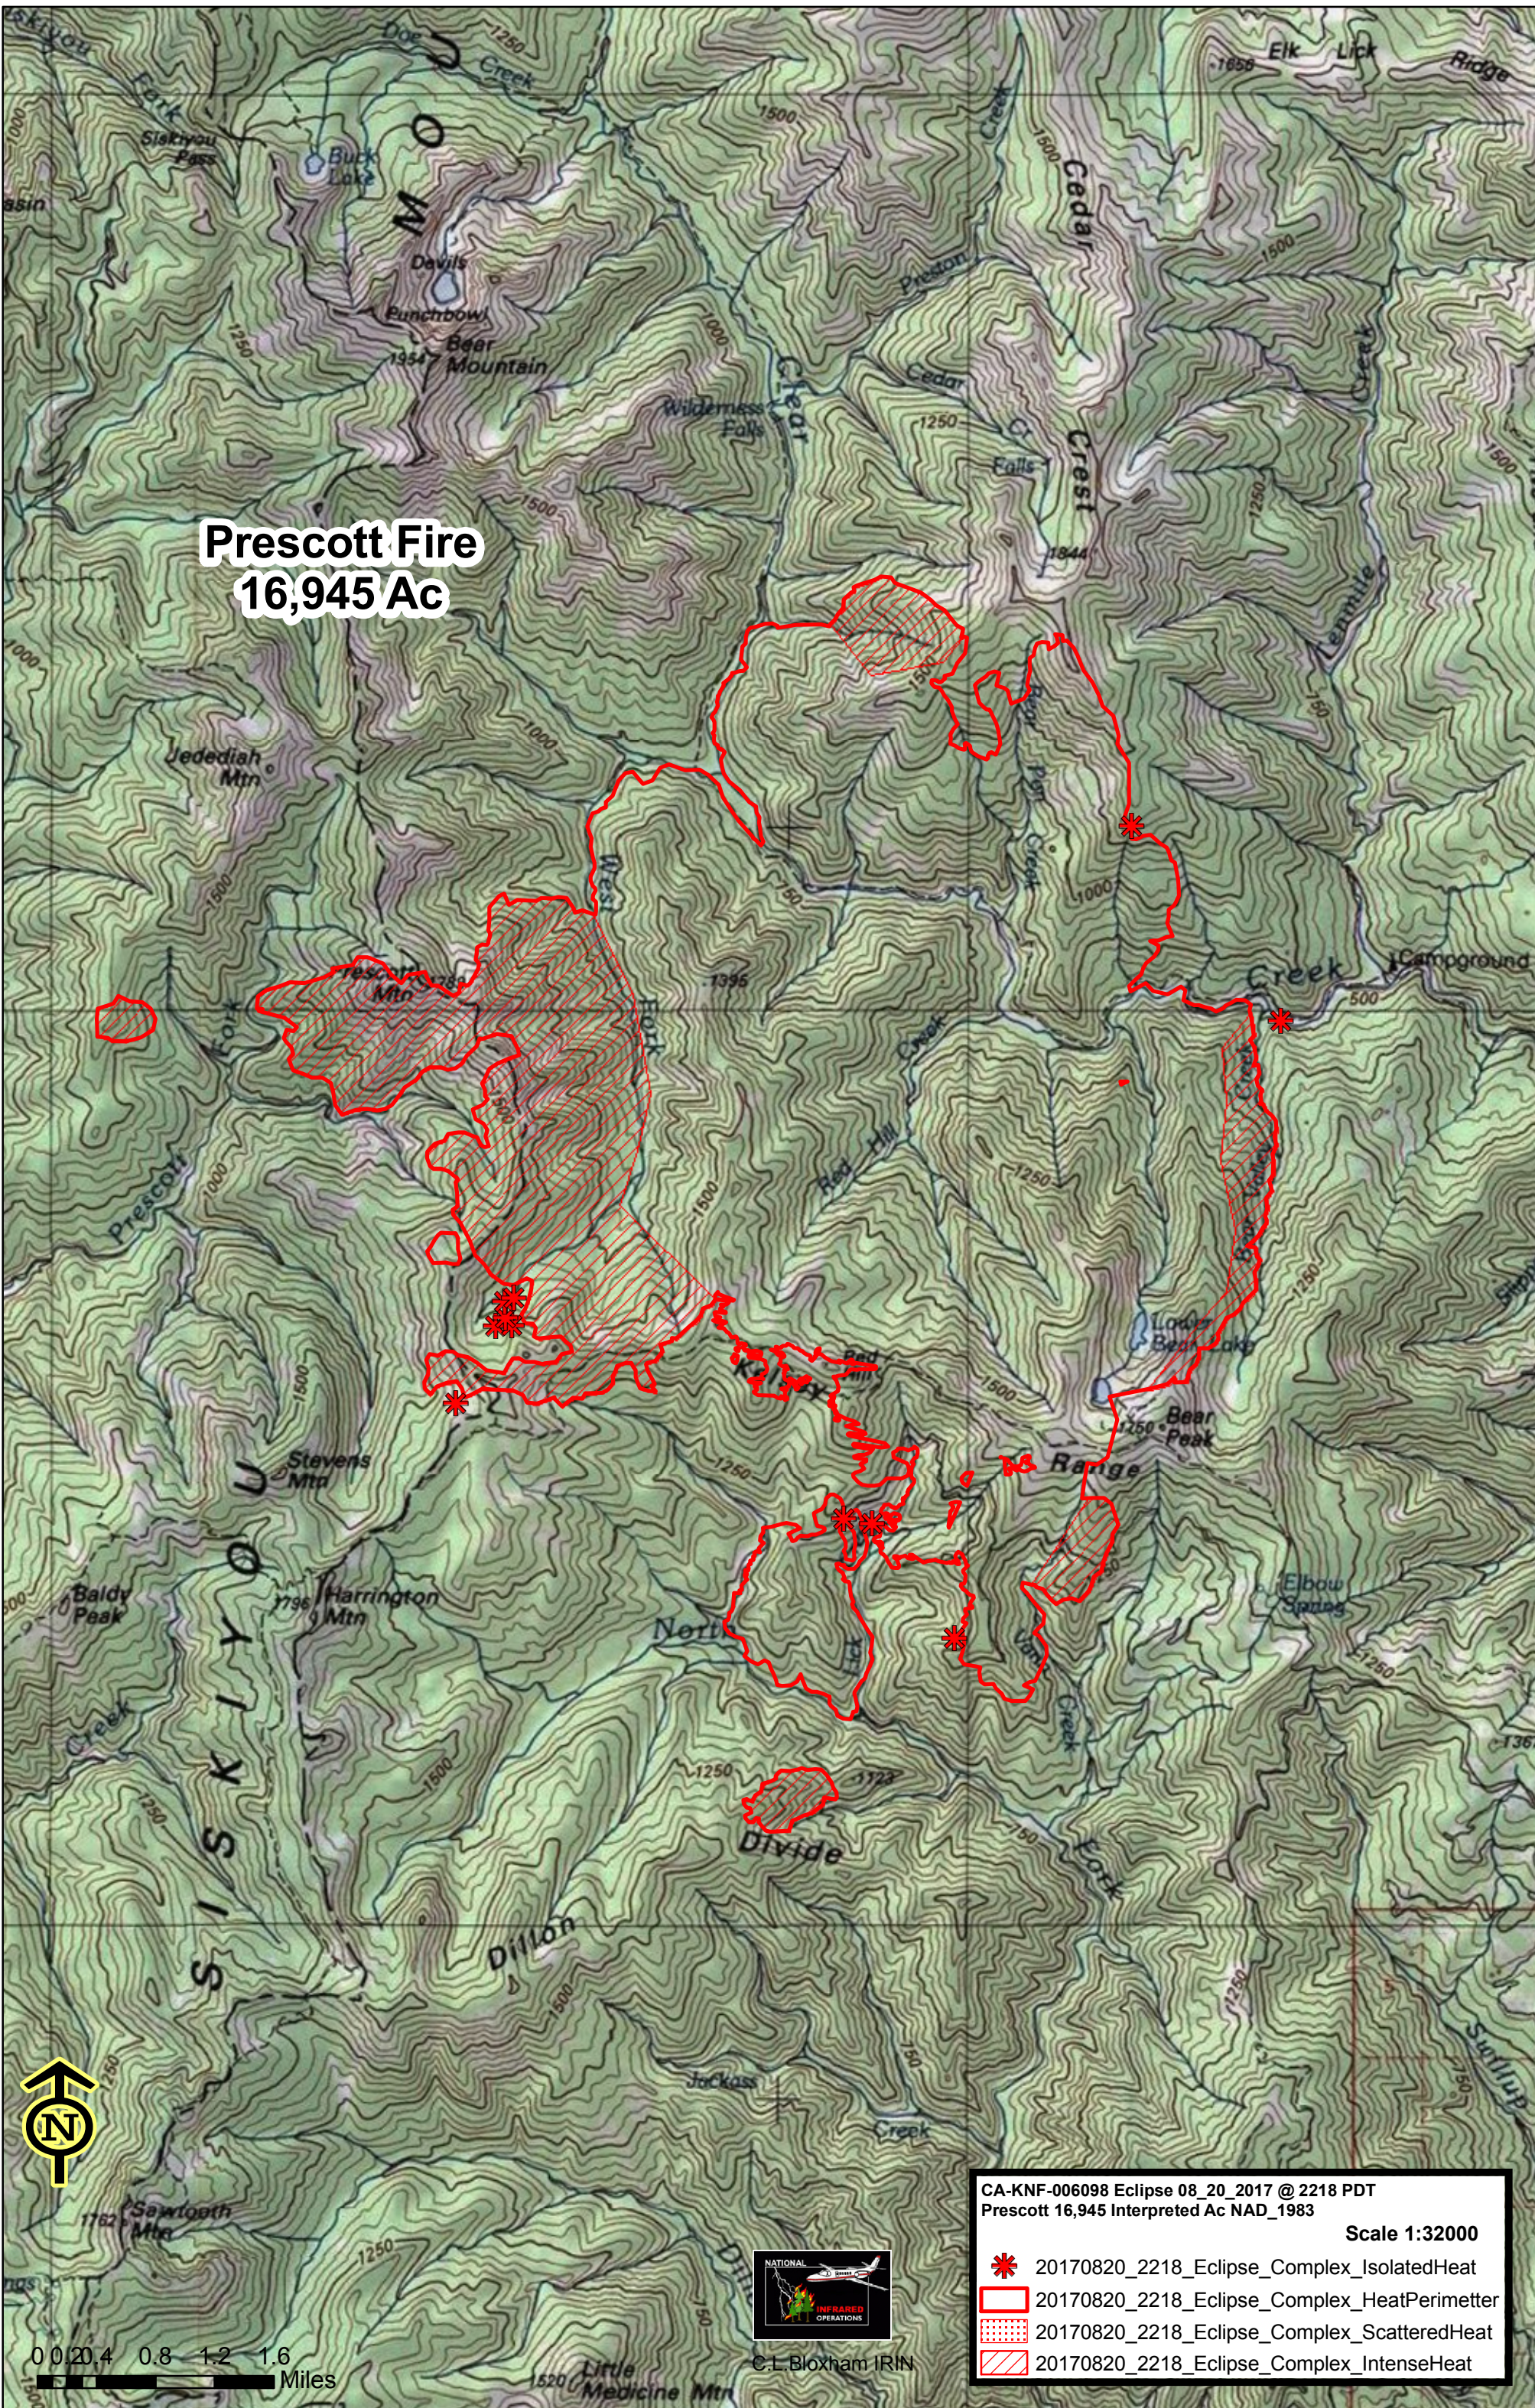

# Prescott Fire 16,945 Ac

CA-KNF-006098 Eclipse 08\_20\_2017 @ 2218 PDT  
Prescott 16,945 Interpreted Ac NAD\_1983  
Scale 1:32000

- \* 20170820\_2218\_Eclipse\_Complex\_IsolatedHeat
- ▭ 20170820\_2218\_Eclipse\_Complex\_HeatPerimeter
- ▨ 20170820\_2218\_Eclipse\_Complex\_ScatteredHeat
- ▩ 20170820\_2218\_Eclipse\_Complex\_IntenseHeat

C.L. Bloxham IRIN

0 0.2 0.4 0.8 1.2 1.6 Miles