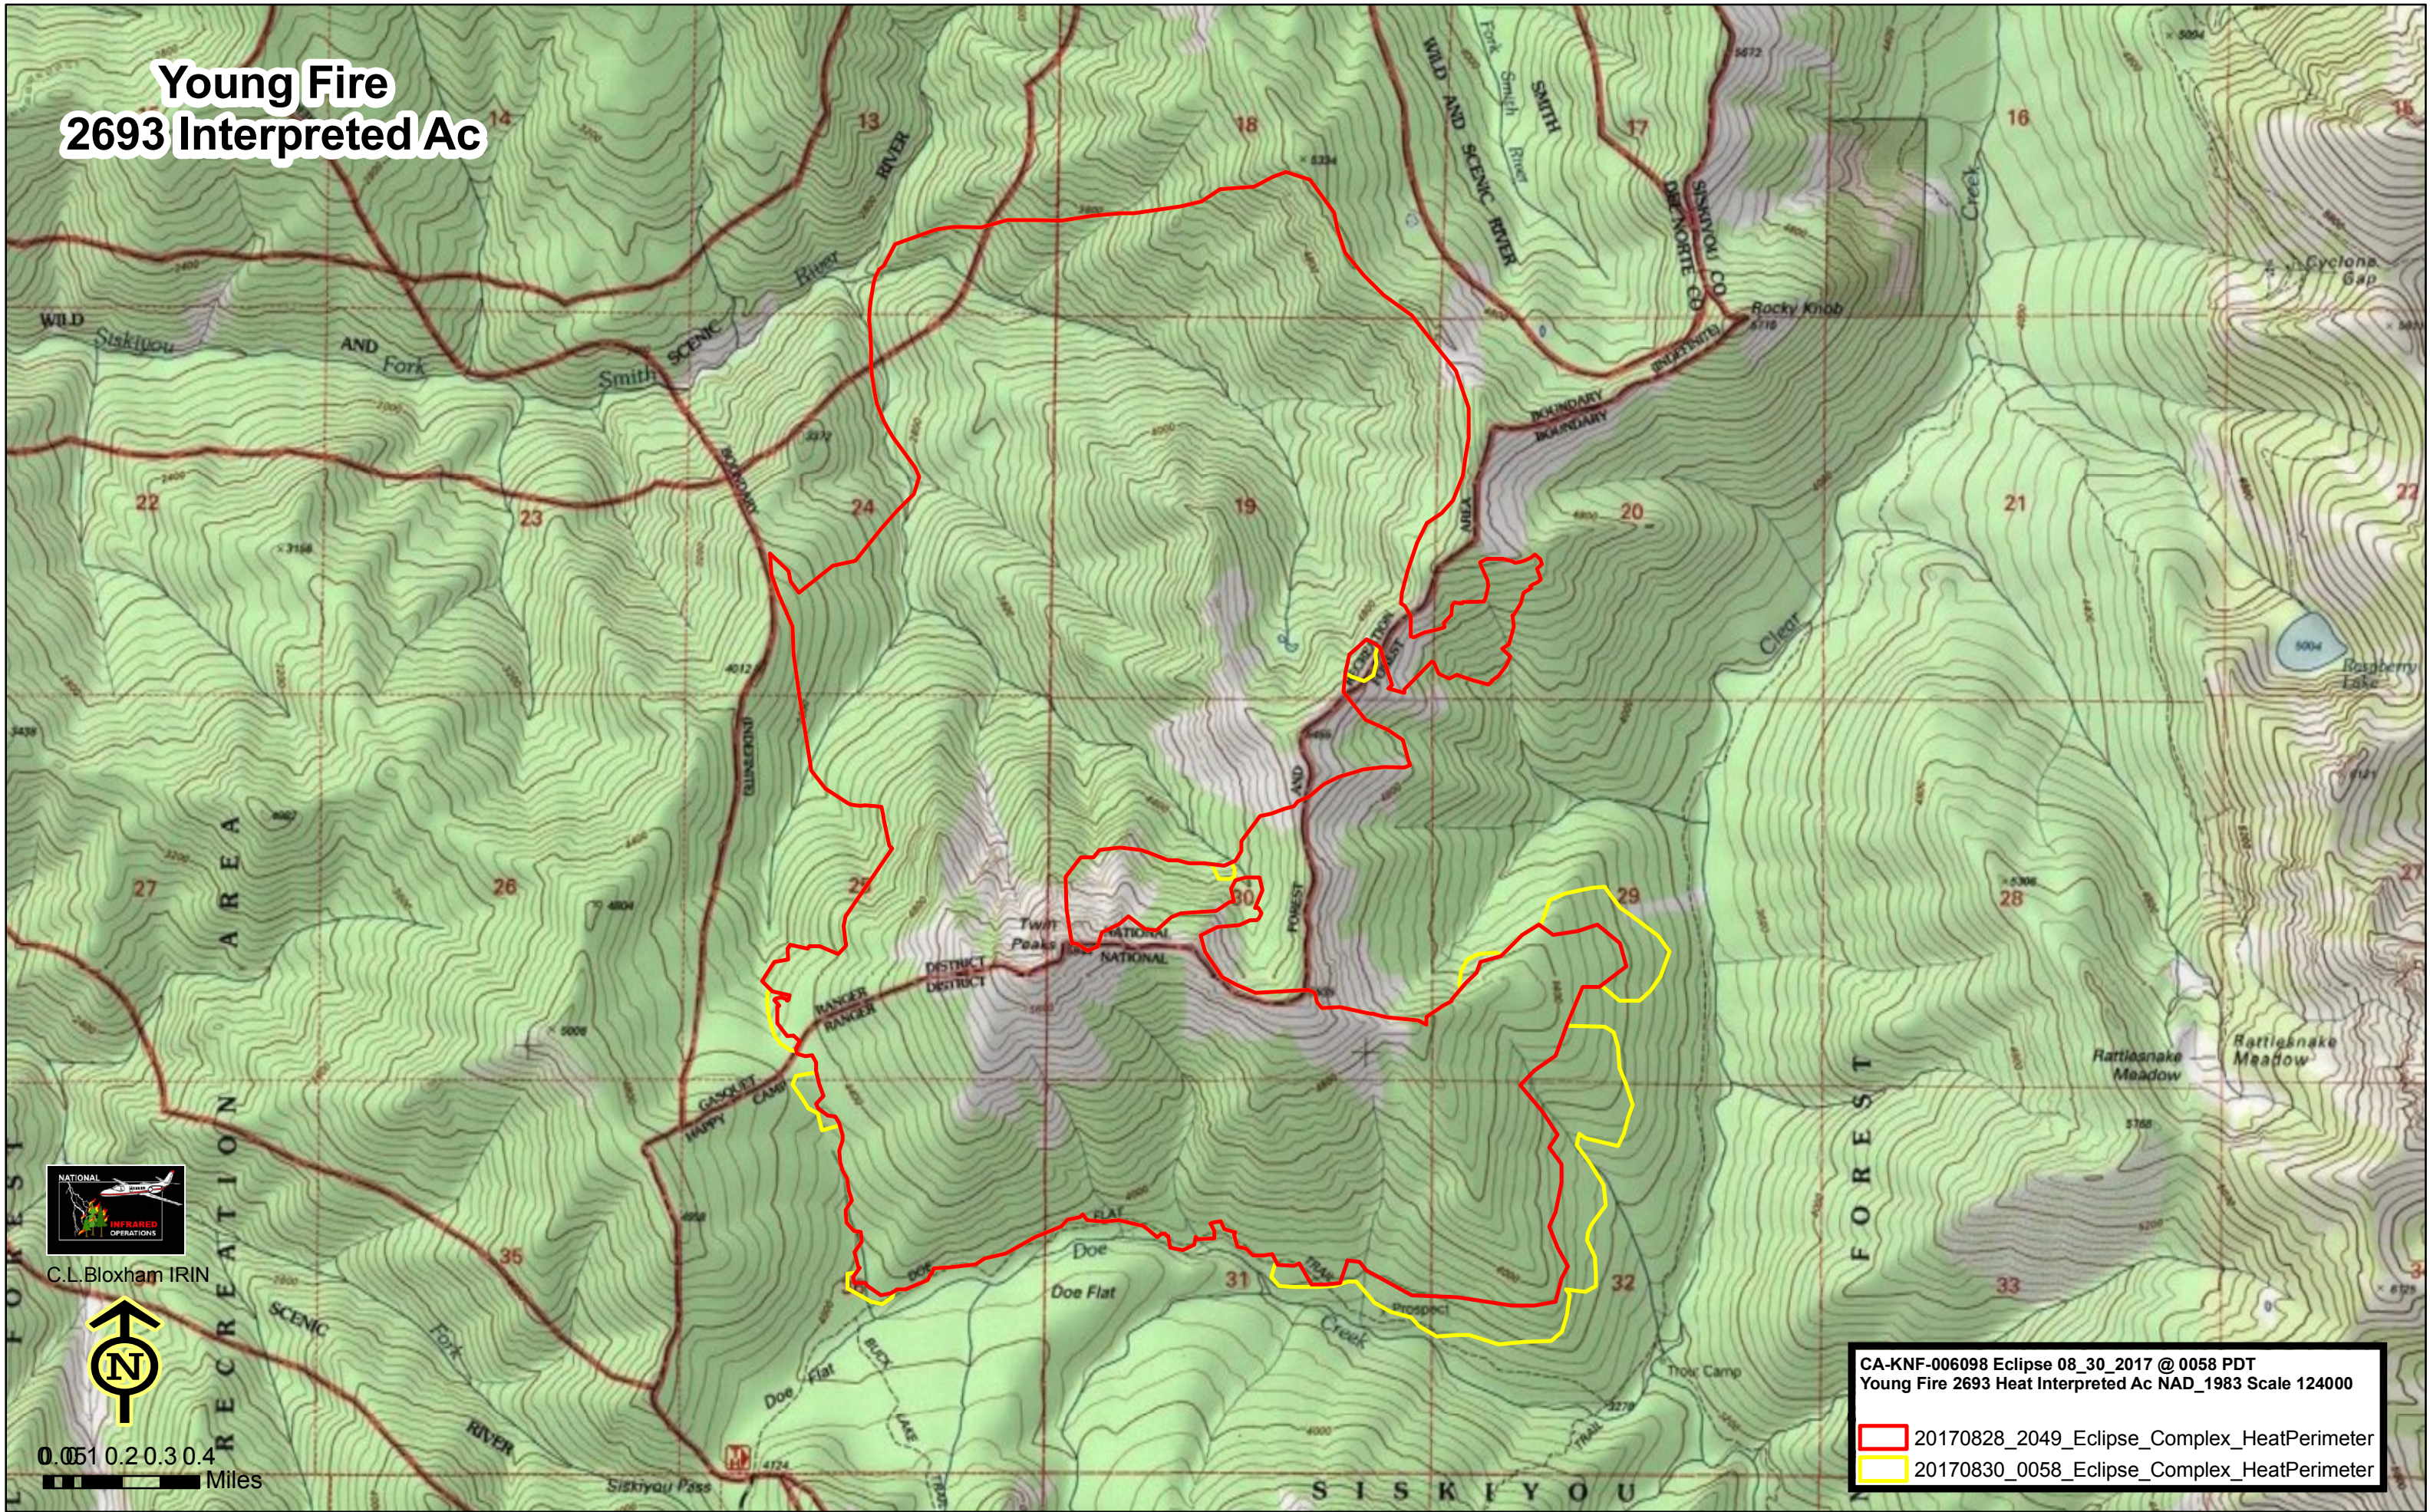

Young Fire 2693 Interpreted Ac

C.L. Bloxham IRIN

0 0.1 0.2 0.3 0.4
Miles

CA-KNF-006098 Eclipse 08_30_2017 @ 0058 PDT
Young Fire 2693 Heat Interpreted Ac NAD_1983 Scale 124000

- 20170828_2049_Eclipse_Complex_HeatPerimeter
- 20170830_0058_Eclipse_Complex_HeatPerimeter