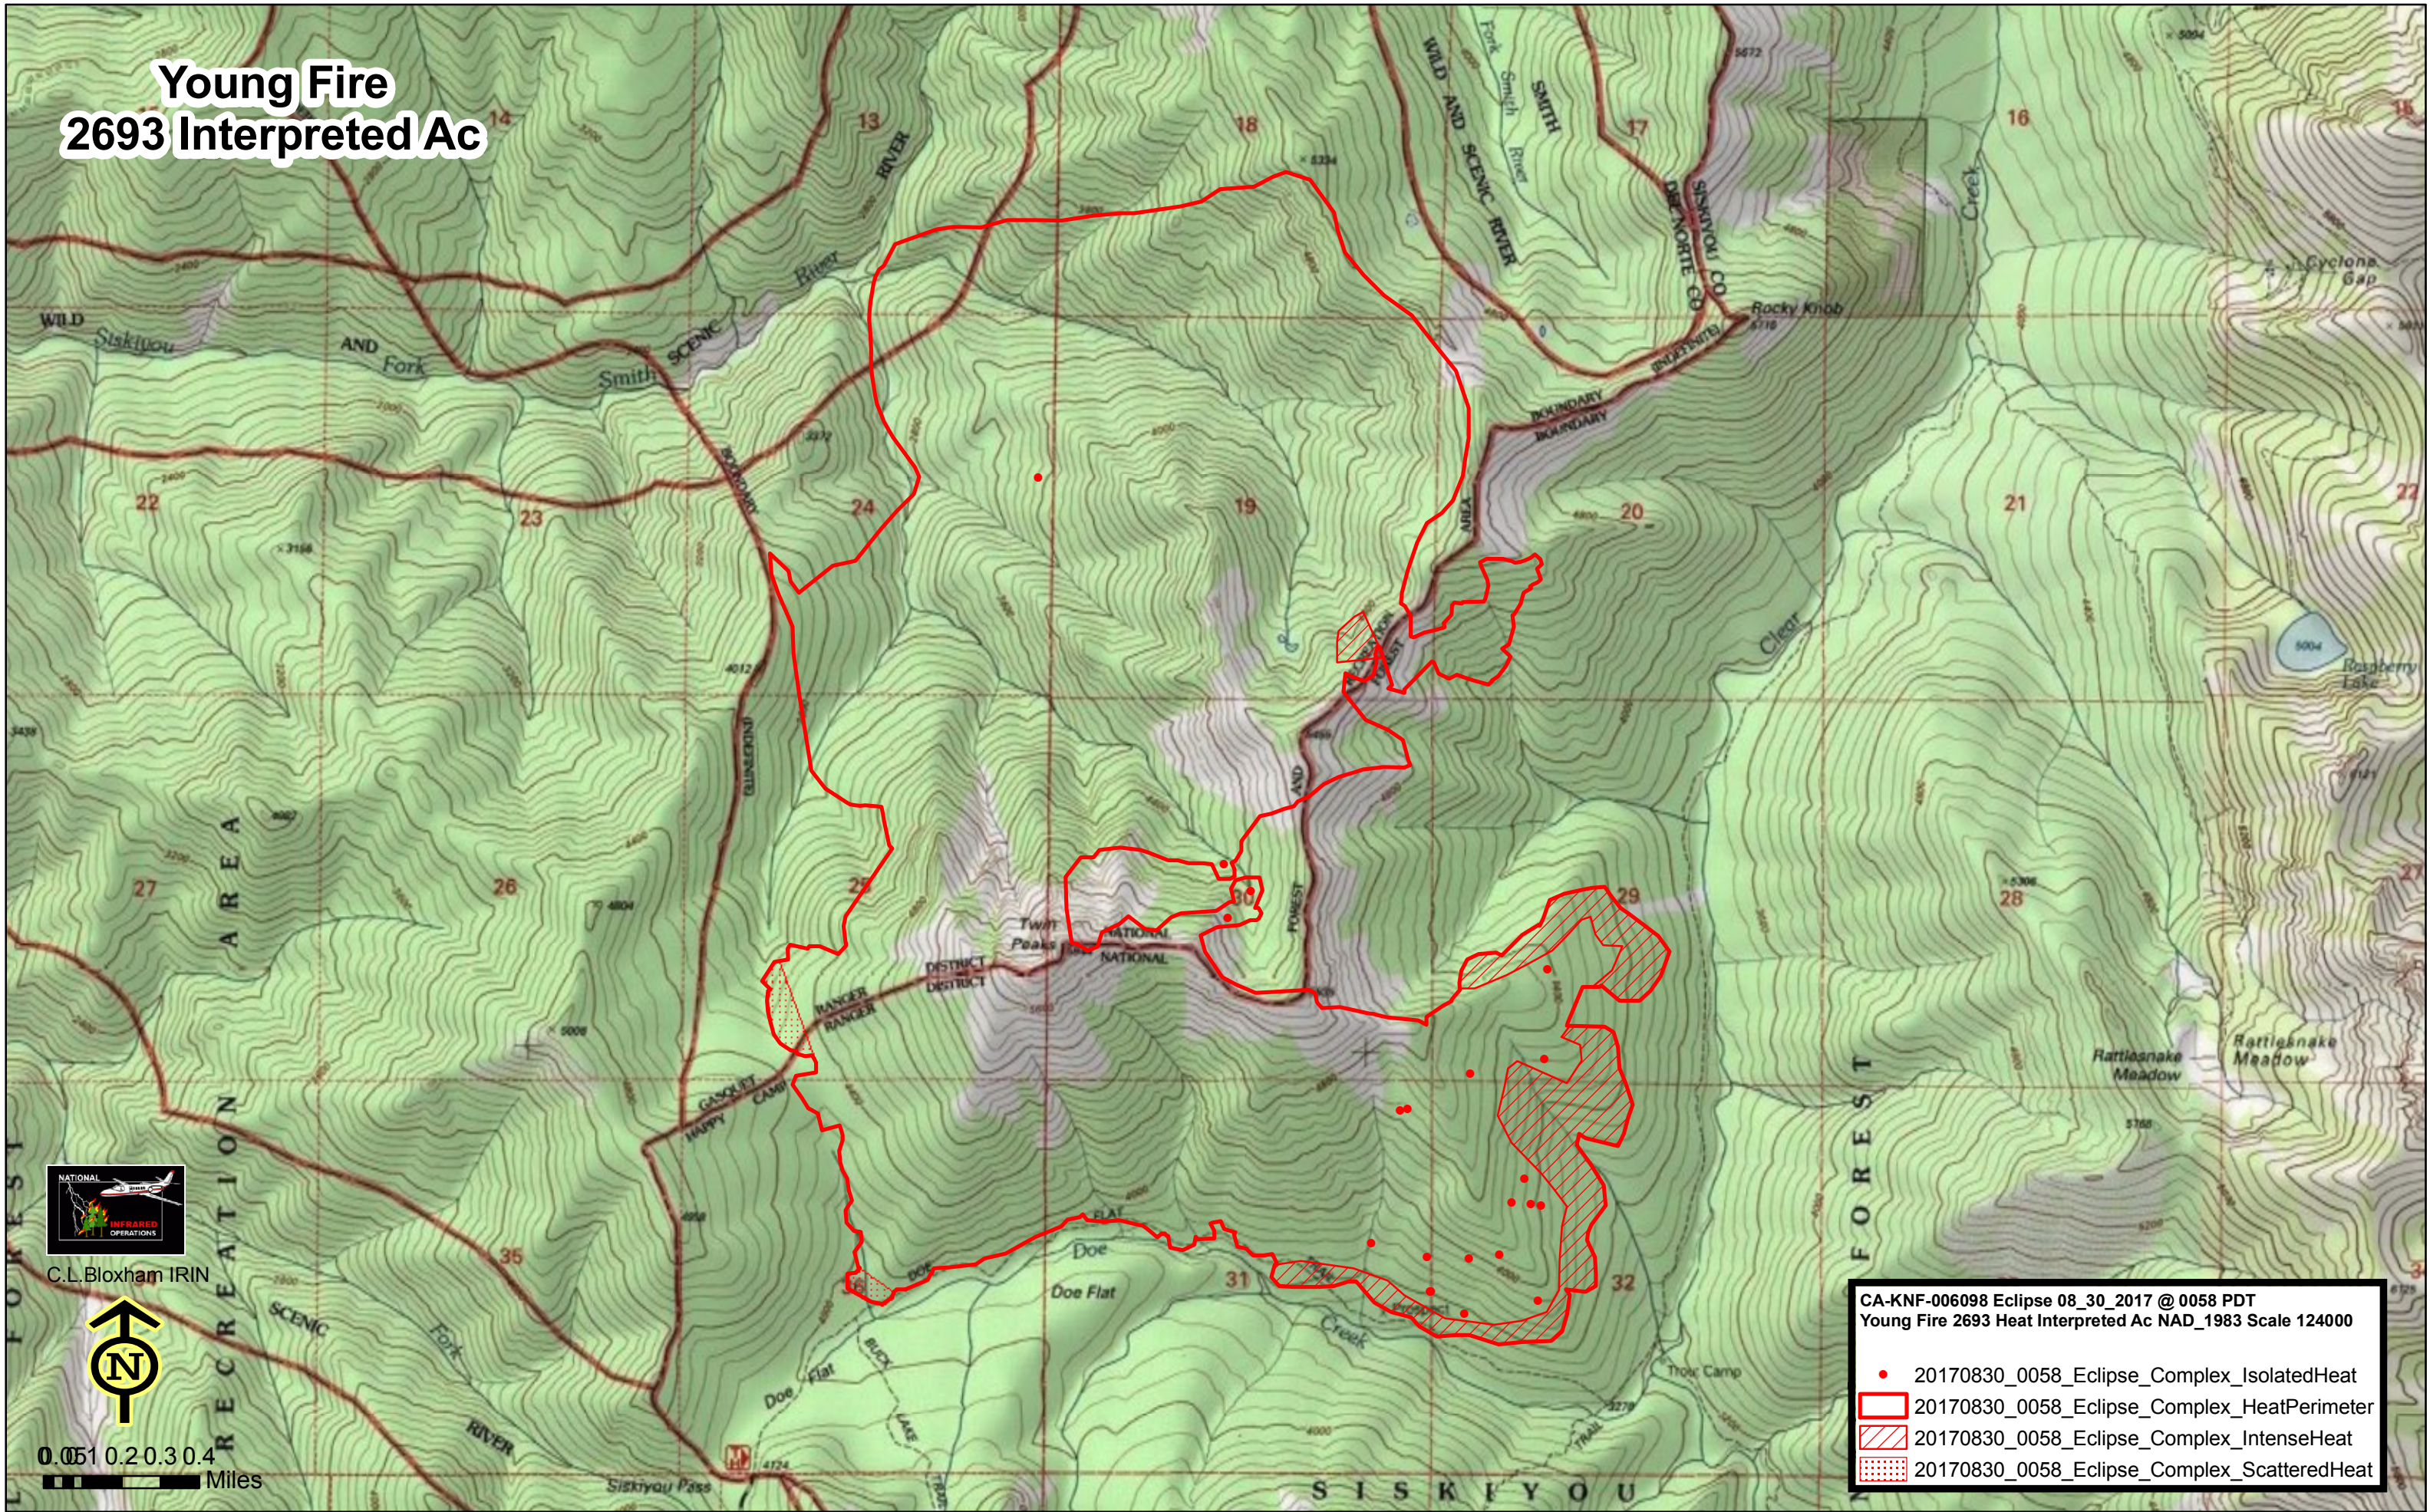

# Young Fire 2693 Interpreted Ac

C.L. Bloxham IRIN

0 0.1 0.2 0.3 0.4 Miles

CA-KNF-006098 Eclipse 08\_30\_2017 @ 0058 PDT  
Young Fire 2693 Heat Interpreted Ac NAD\_1983 Scale 124000

- 20170830\_0058\_Eclipse\_Complex\_IsolatedHeat
- ▭ 20170830\_0058\_Eclipse\_Complex\_HeatPerimeter
- ▨ 20170830\_0058\_Eclipse\_Complex\_IntenseHeat
- ▩ 20170830\_0058\_Eclipse\_Complex\_ScatteredHeat