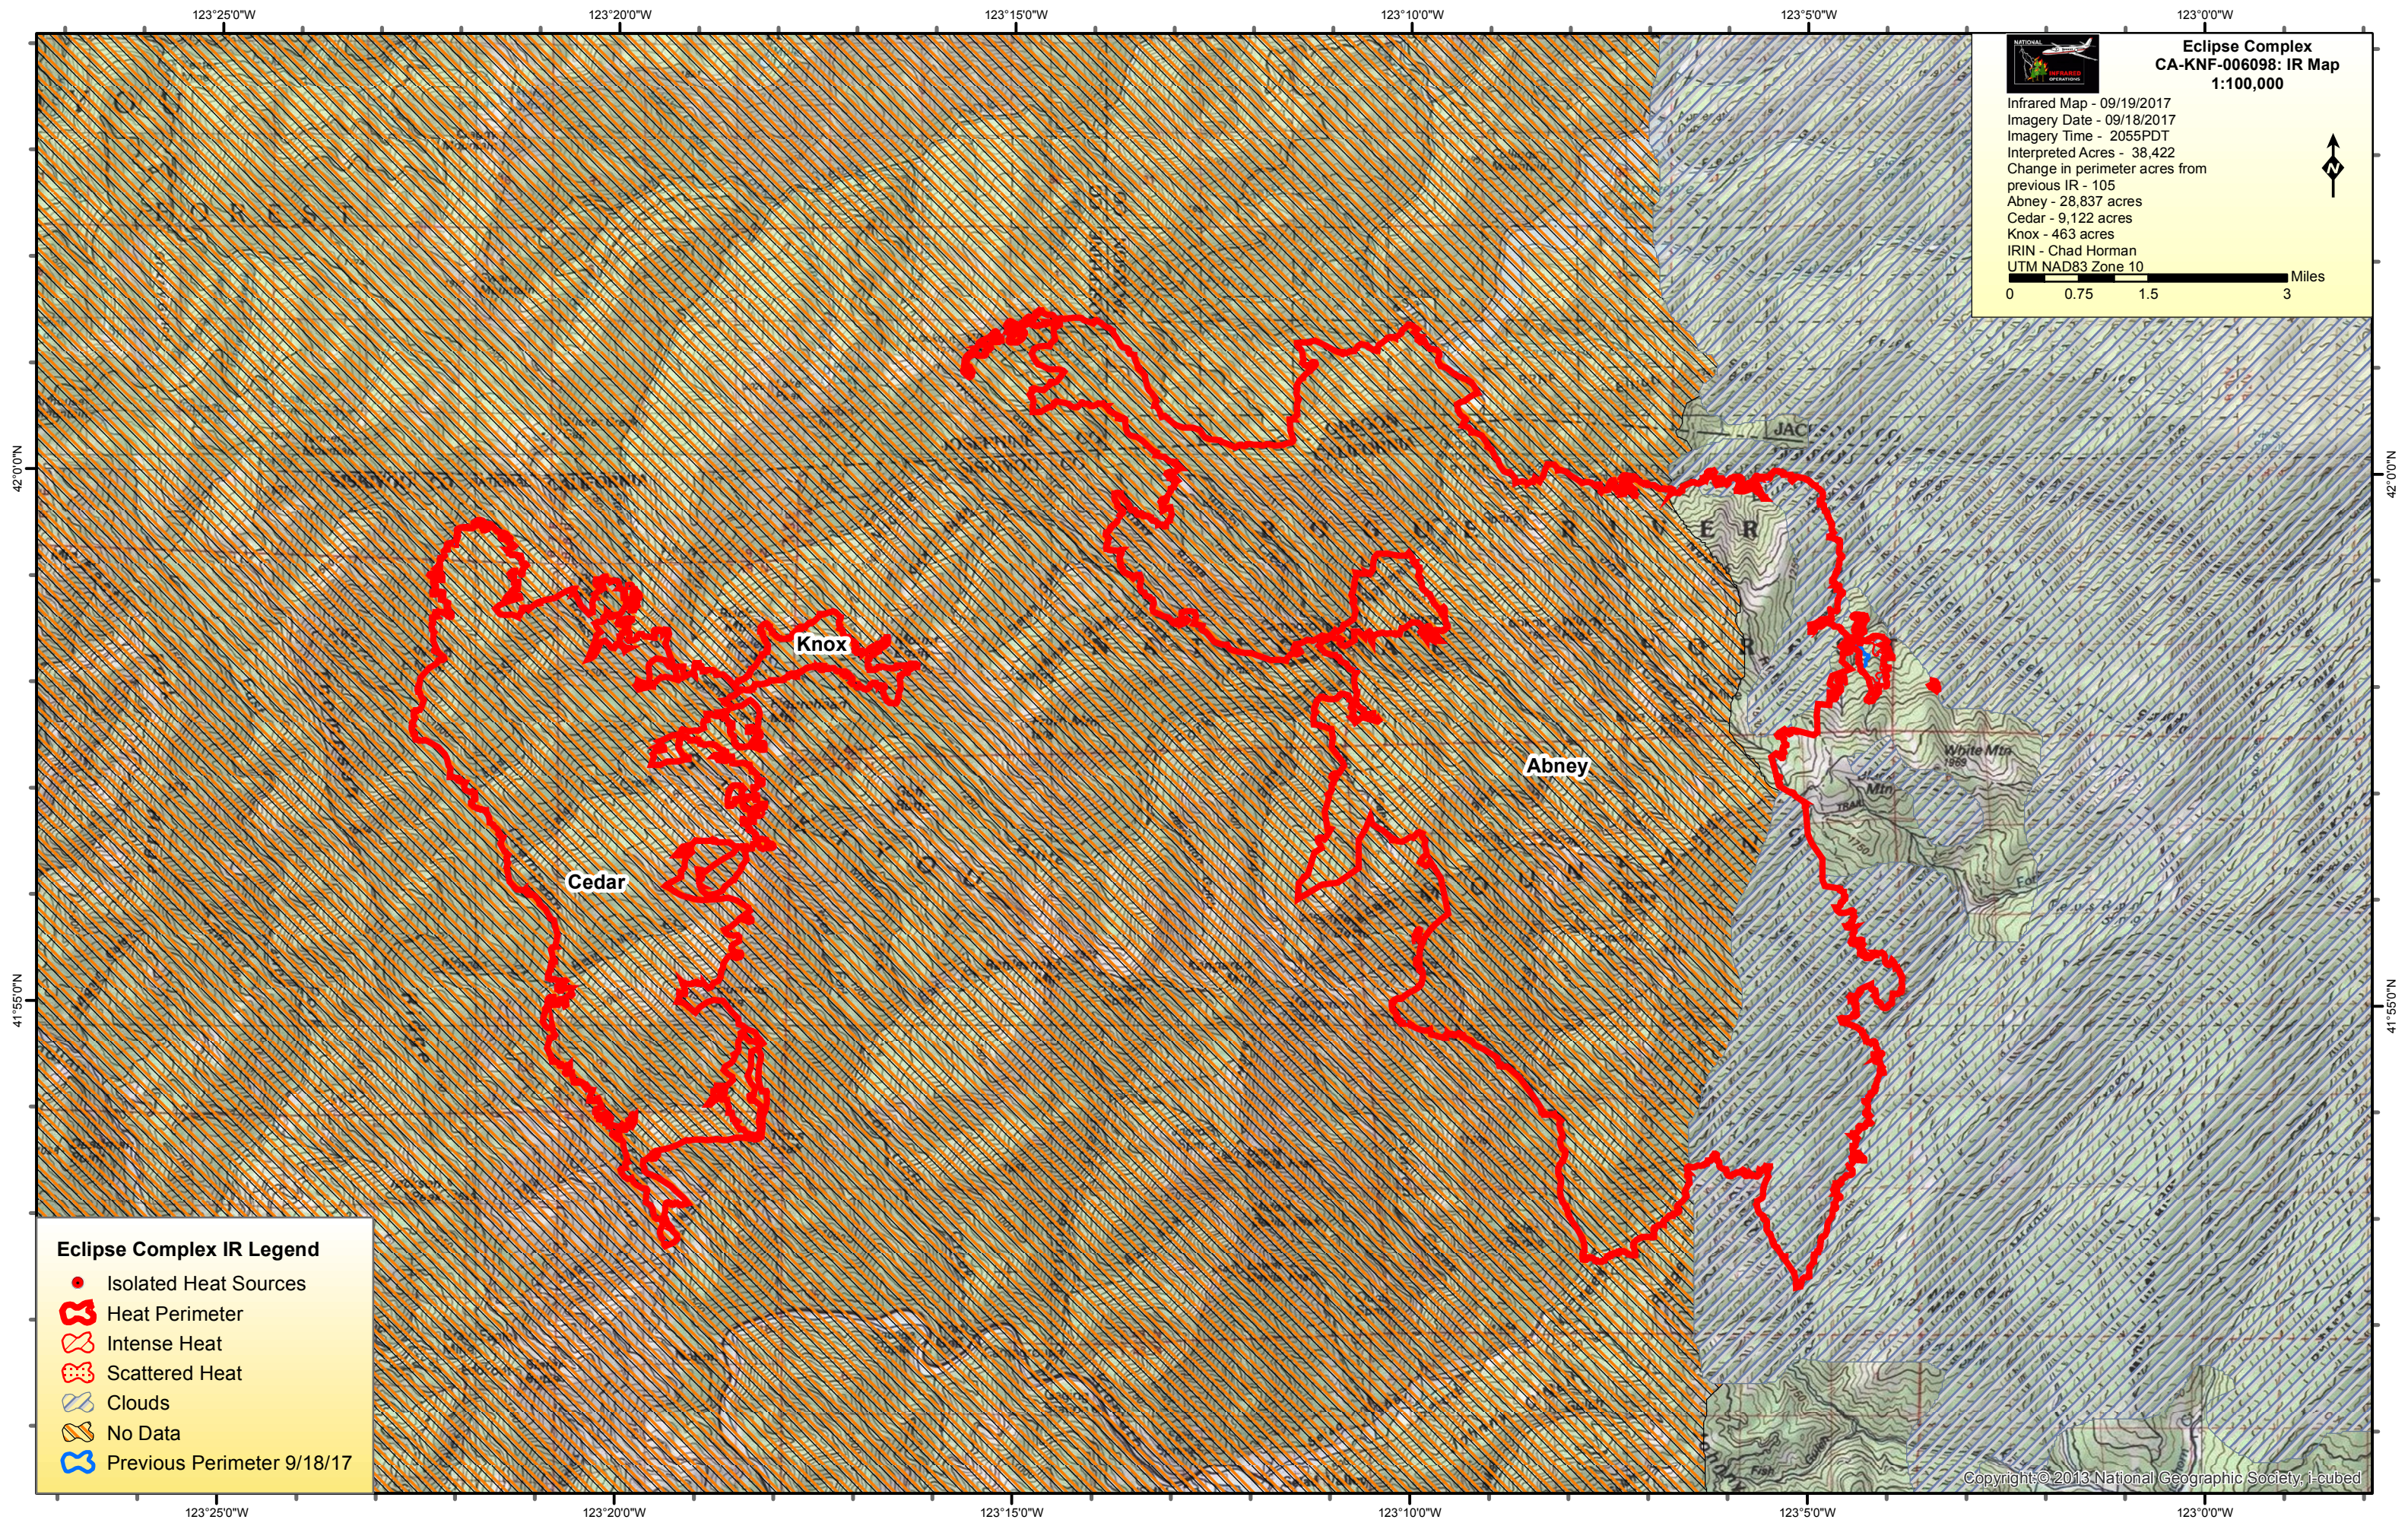

**Eclipse Complex  
CA-KNF-006098: IR Map  
1:100,000**

Infrared Map - 09/19/2017  
 Imagery Date - 09/18/2017  
 Imagery Time - 2055PDT  
 Interpreted Acres - 38,422  
 Change in perimeter acres from  
 previous IR - 105  
 Abney - 28,837 acres  
 Cedar - 9,122 acres  
 Knox - 463 acres  
 IRIN - Chad Horman  
 UTM NAD83 Zone 10

**Eclipse Complex IR Legend**

- Isolated Heat Sources
- ⊞ Heat Perimeter
- ⊞ Intense Heat
- ⊞ Scattered Heat
- ⊞ Clouds
- ⊞ No Data
- ⊞ Previous Perimeter 9/18/17