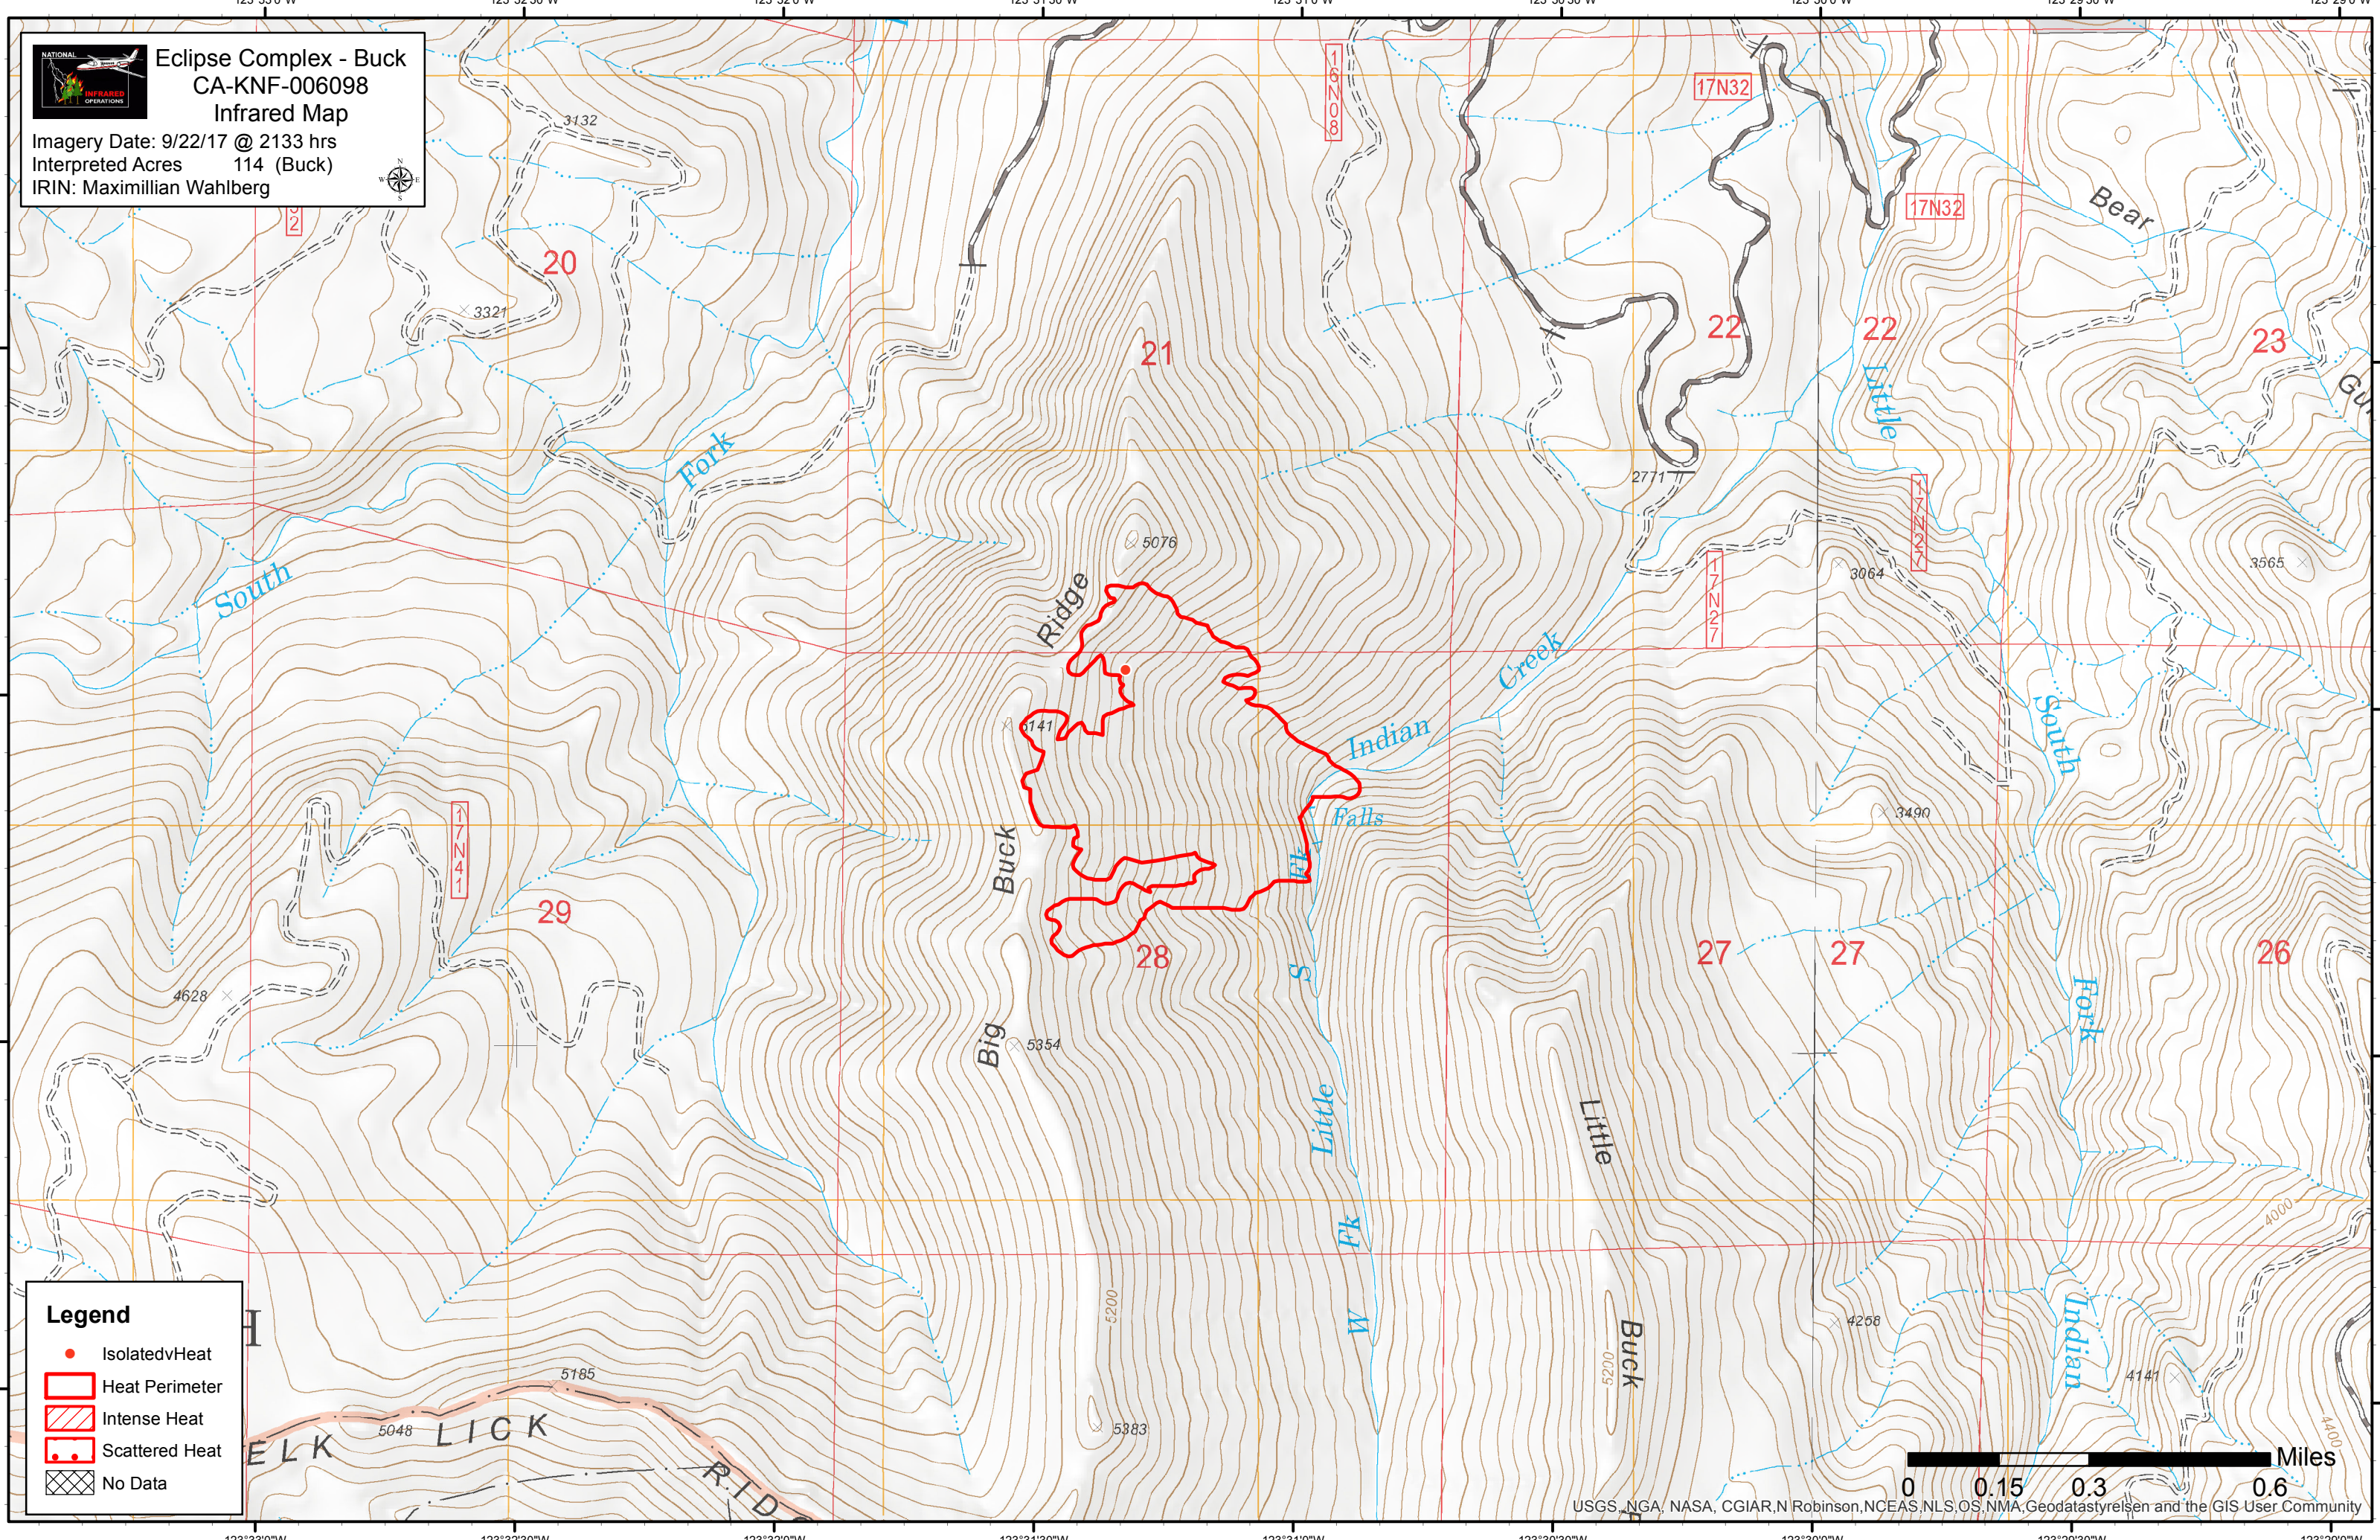

Eclipse Complex - Buck
CA-KNF-006098
Infrared Map

Imagery Date: 9/22/17 @ 2133 hrs
 Interpreted Acres 114 (Buck)
 IRIN: Maximillian Wahlberg

Legend

- IsolatedvHeat
- Heat Perimeter
- Intense Heat
- Scattered Heat
- No Data

USGS, NGA, NASA, CGIAR, N Robinson, NCEAS, NLS, OS, NMA, Geodatastyreisen and the GIS User Community