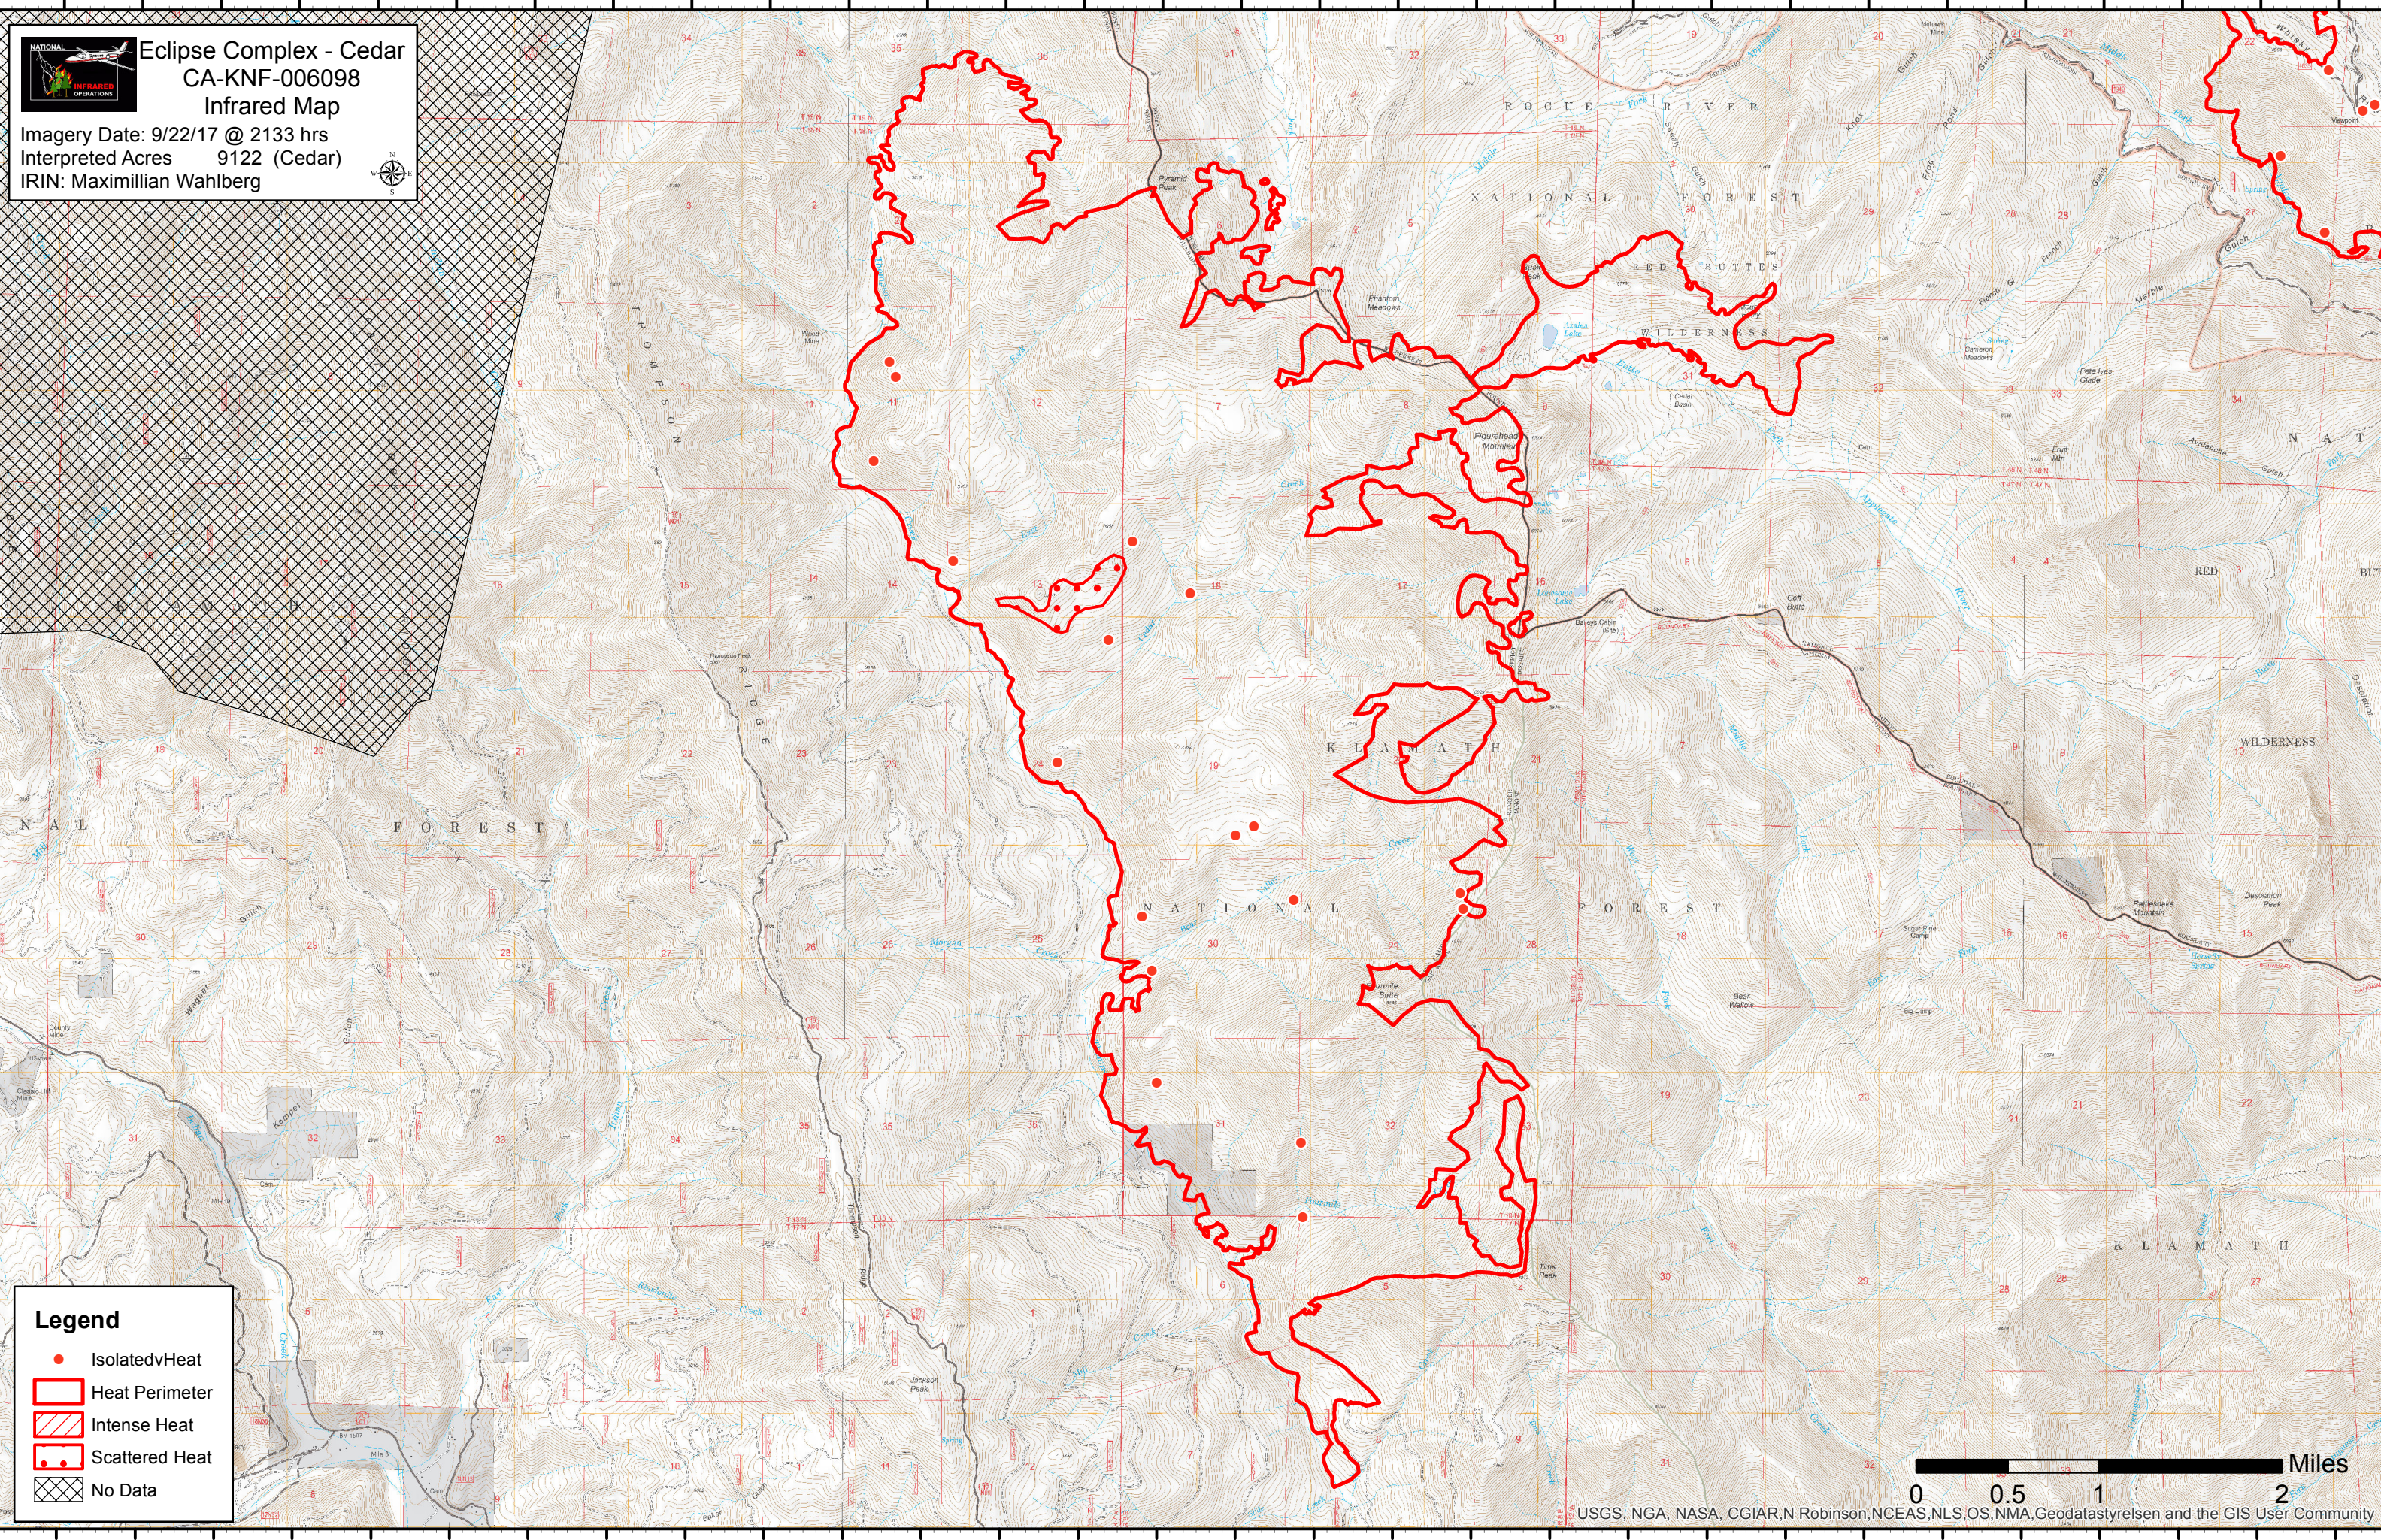

**Eclipse Complex - Cedar**  
**CA-KNF-006098**  
**Infrared Map**

Imagery Date: 9/22/17 @ 2133 hrs  
 Interpreted Acres 9122 (Cedar)  
 IRIN: Maximillian Wahlberg

**Legend**

- IsolatedvHeat
- Heat Perimeter
- Intense Heat
- Scattered Heat
- No Data