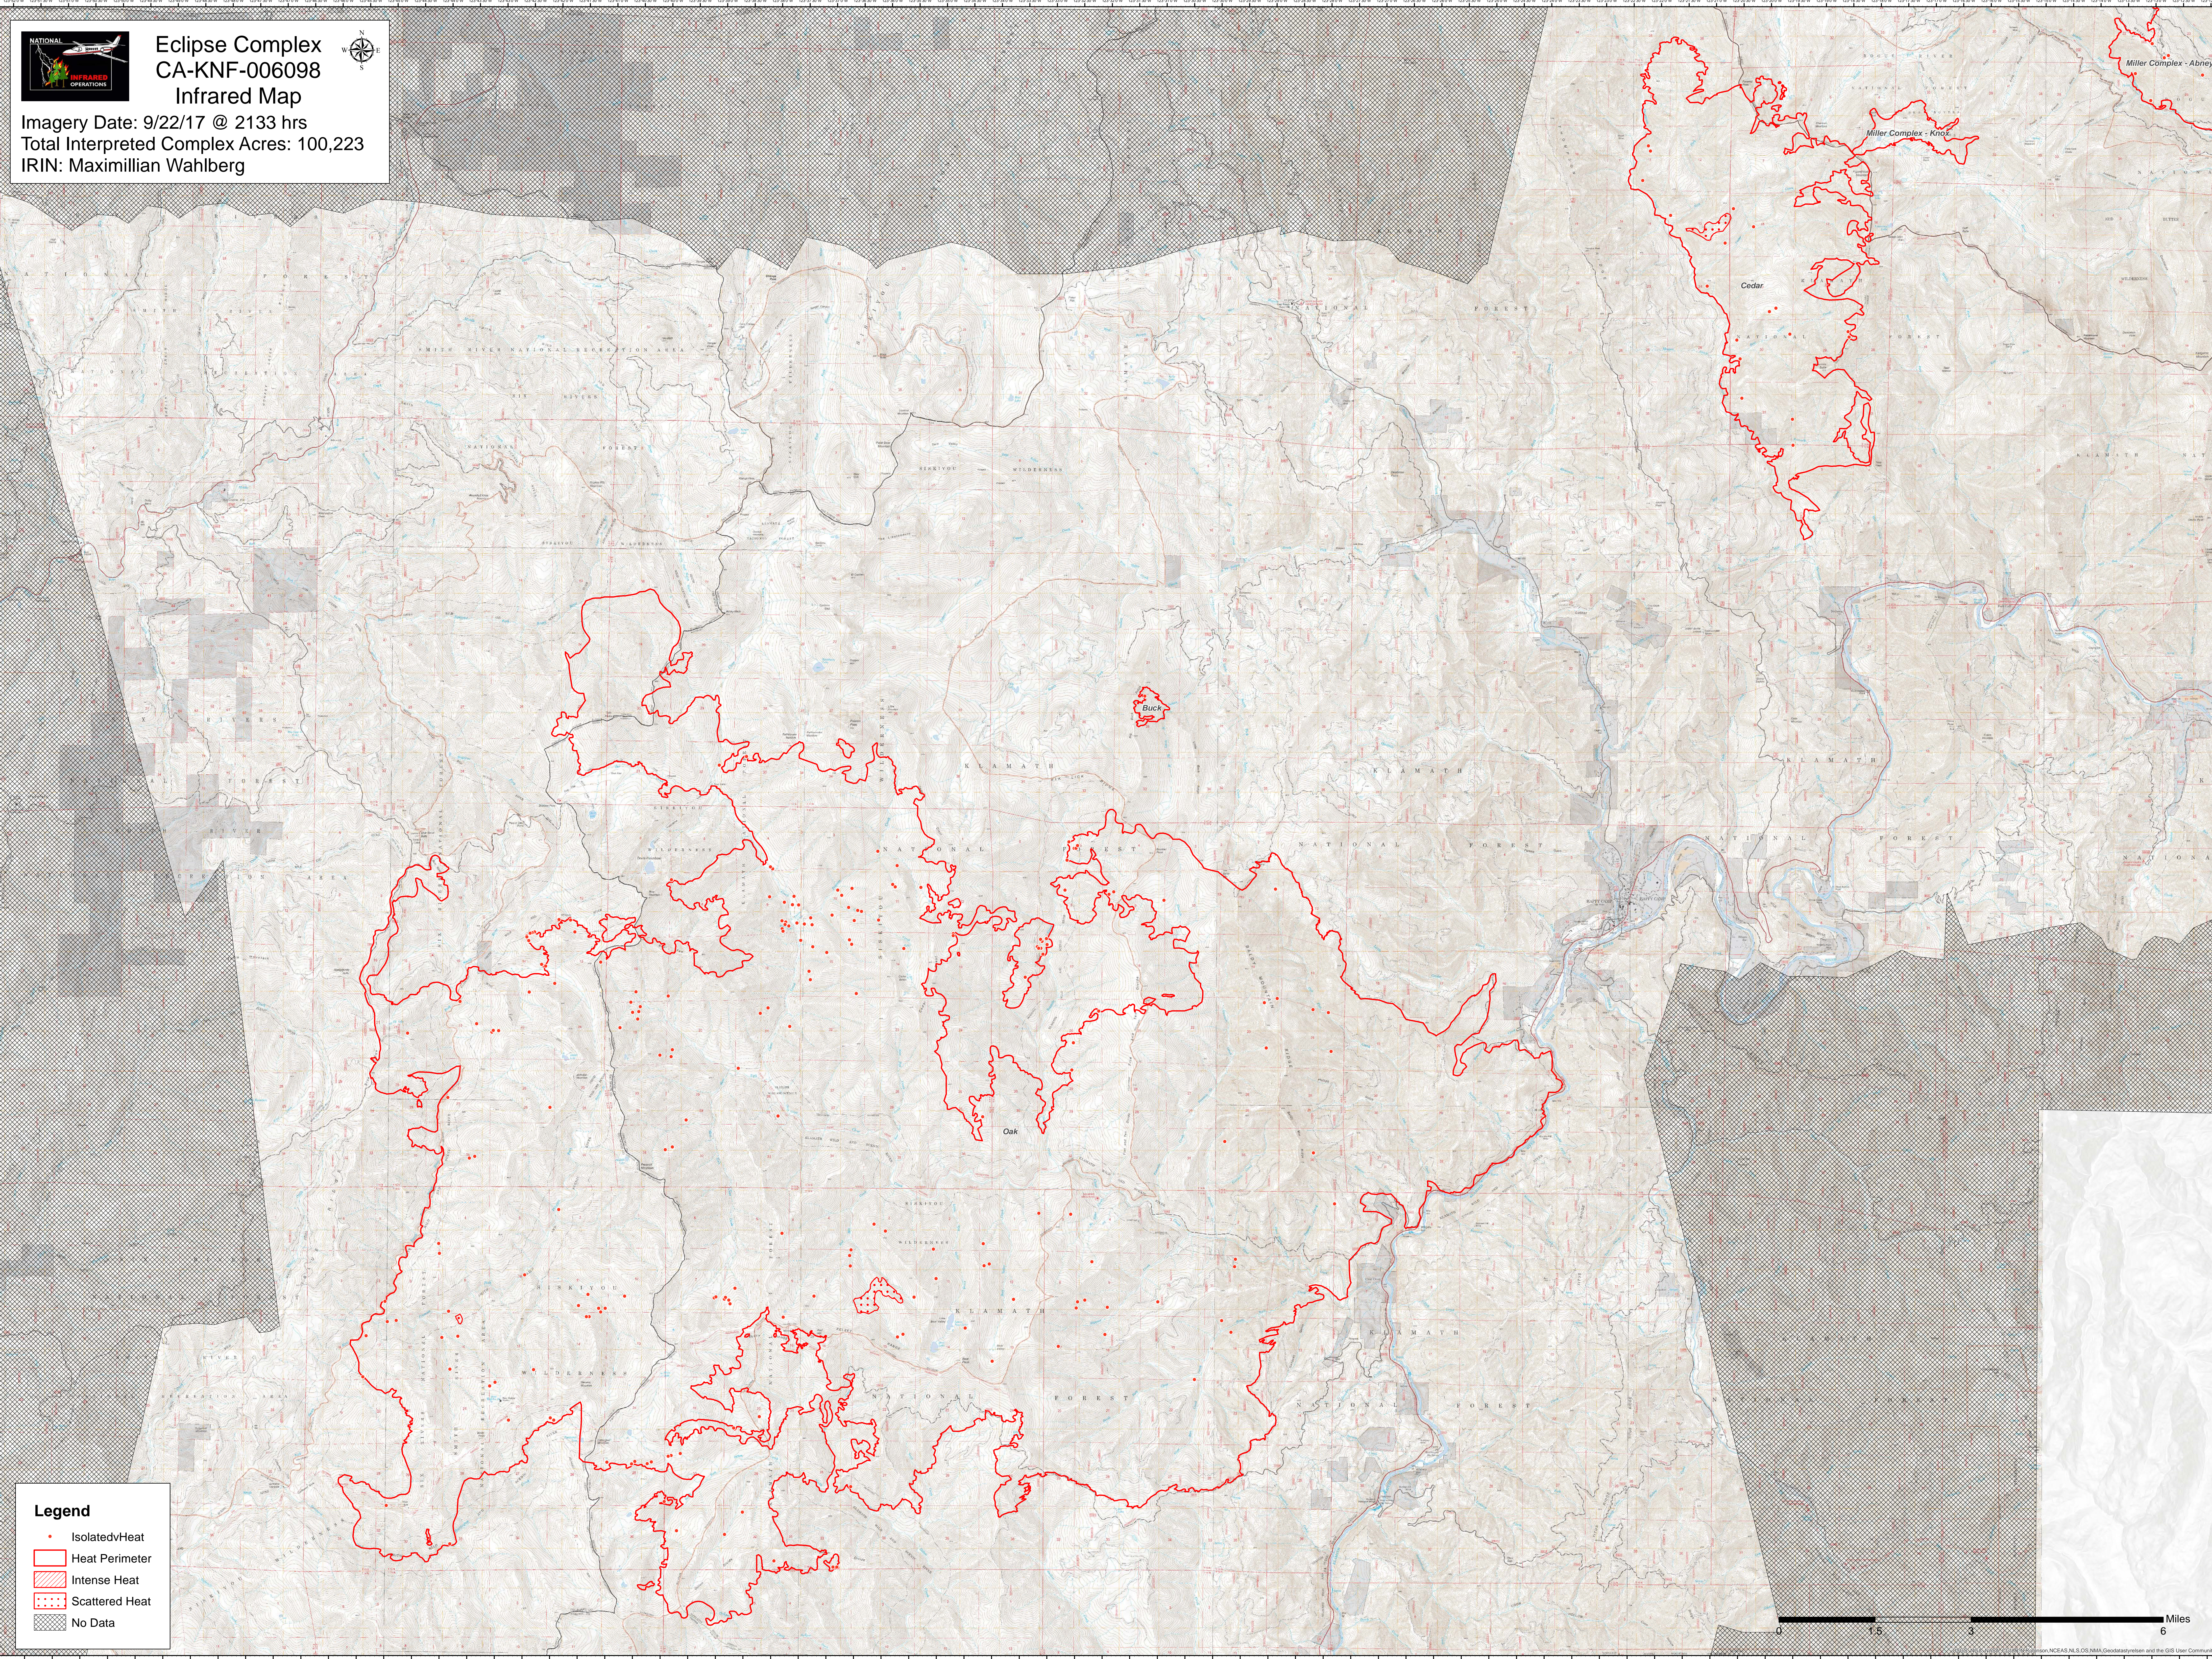

# Eclipse Complex CA-KNF-006098 Infrared Map

Imagery Date: 9/22/17 @ 2133 hrs  
Total Interpreted Complex Acres: 100,223  
IRIN: Maximillian Wahlberg

## Legend

- Isolated Heat
- Heat Perimeter
- Intense Heat
- Scattered Heat
- No Data

Miles  
6