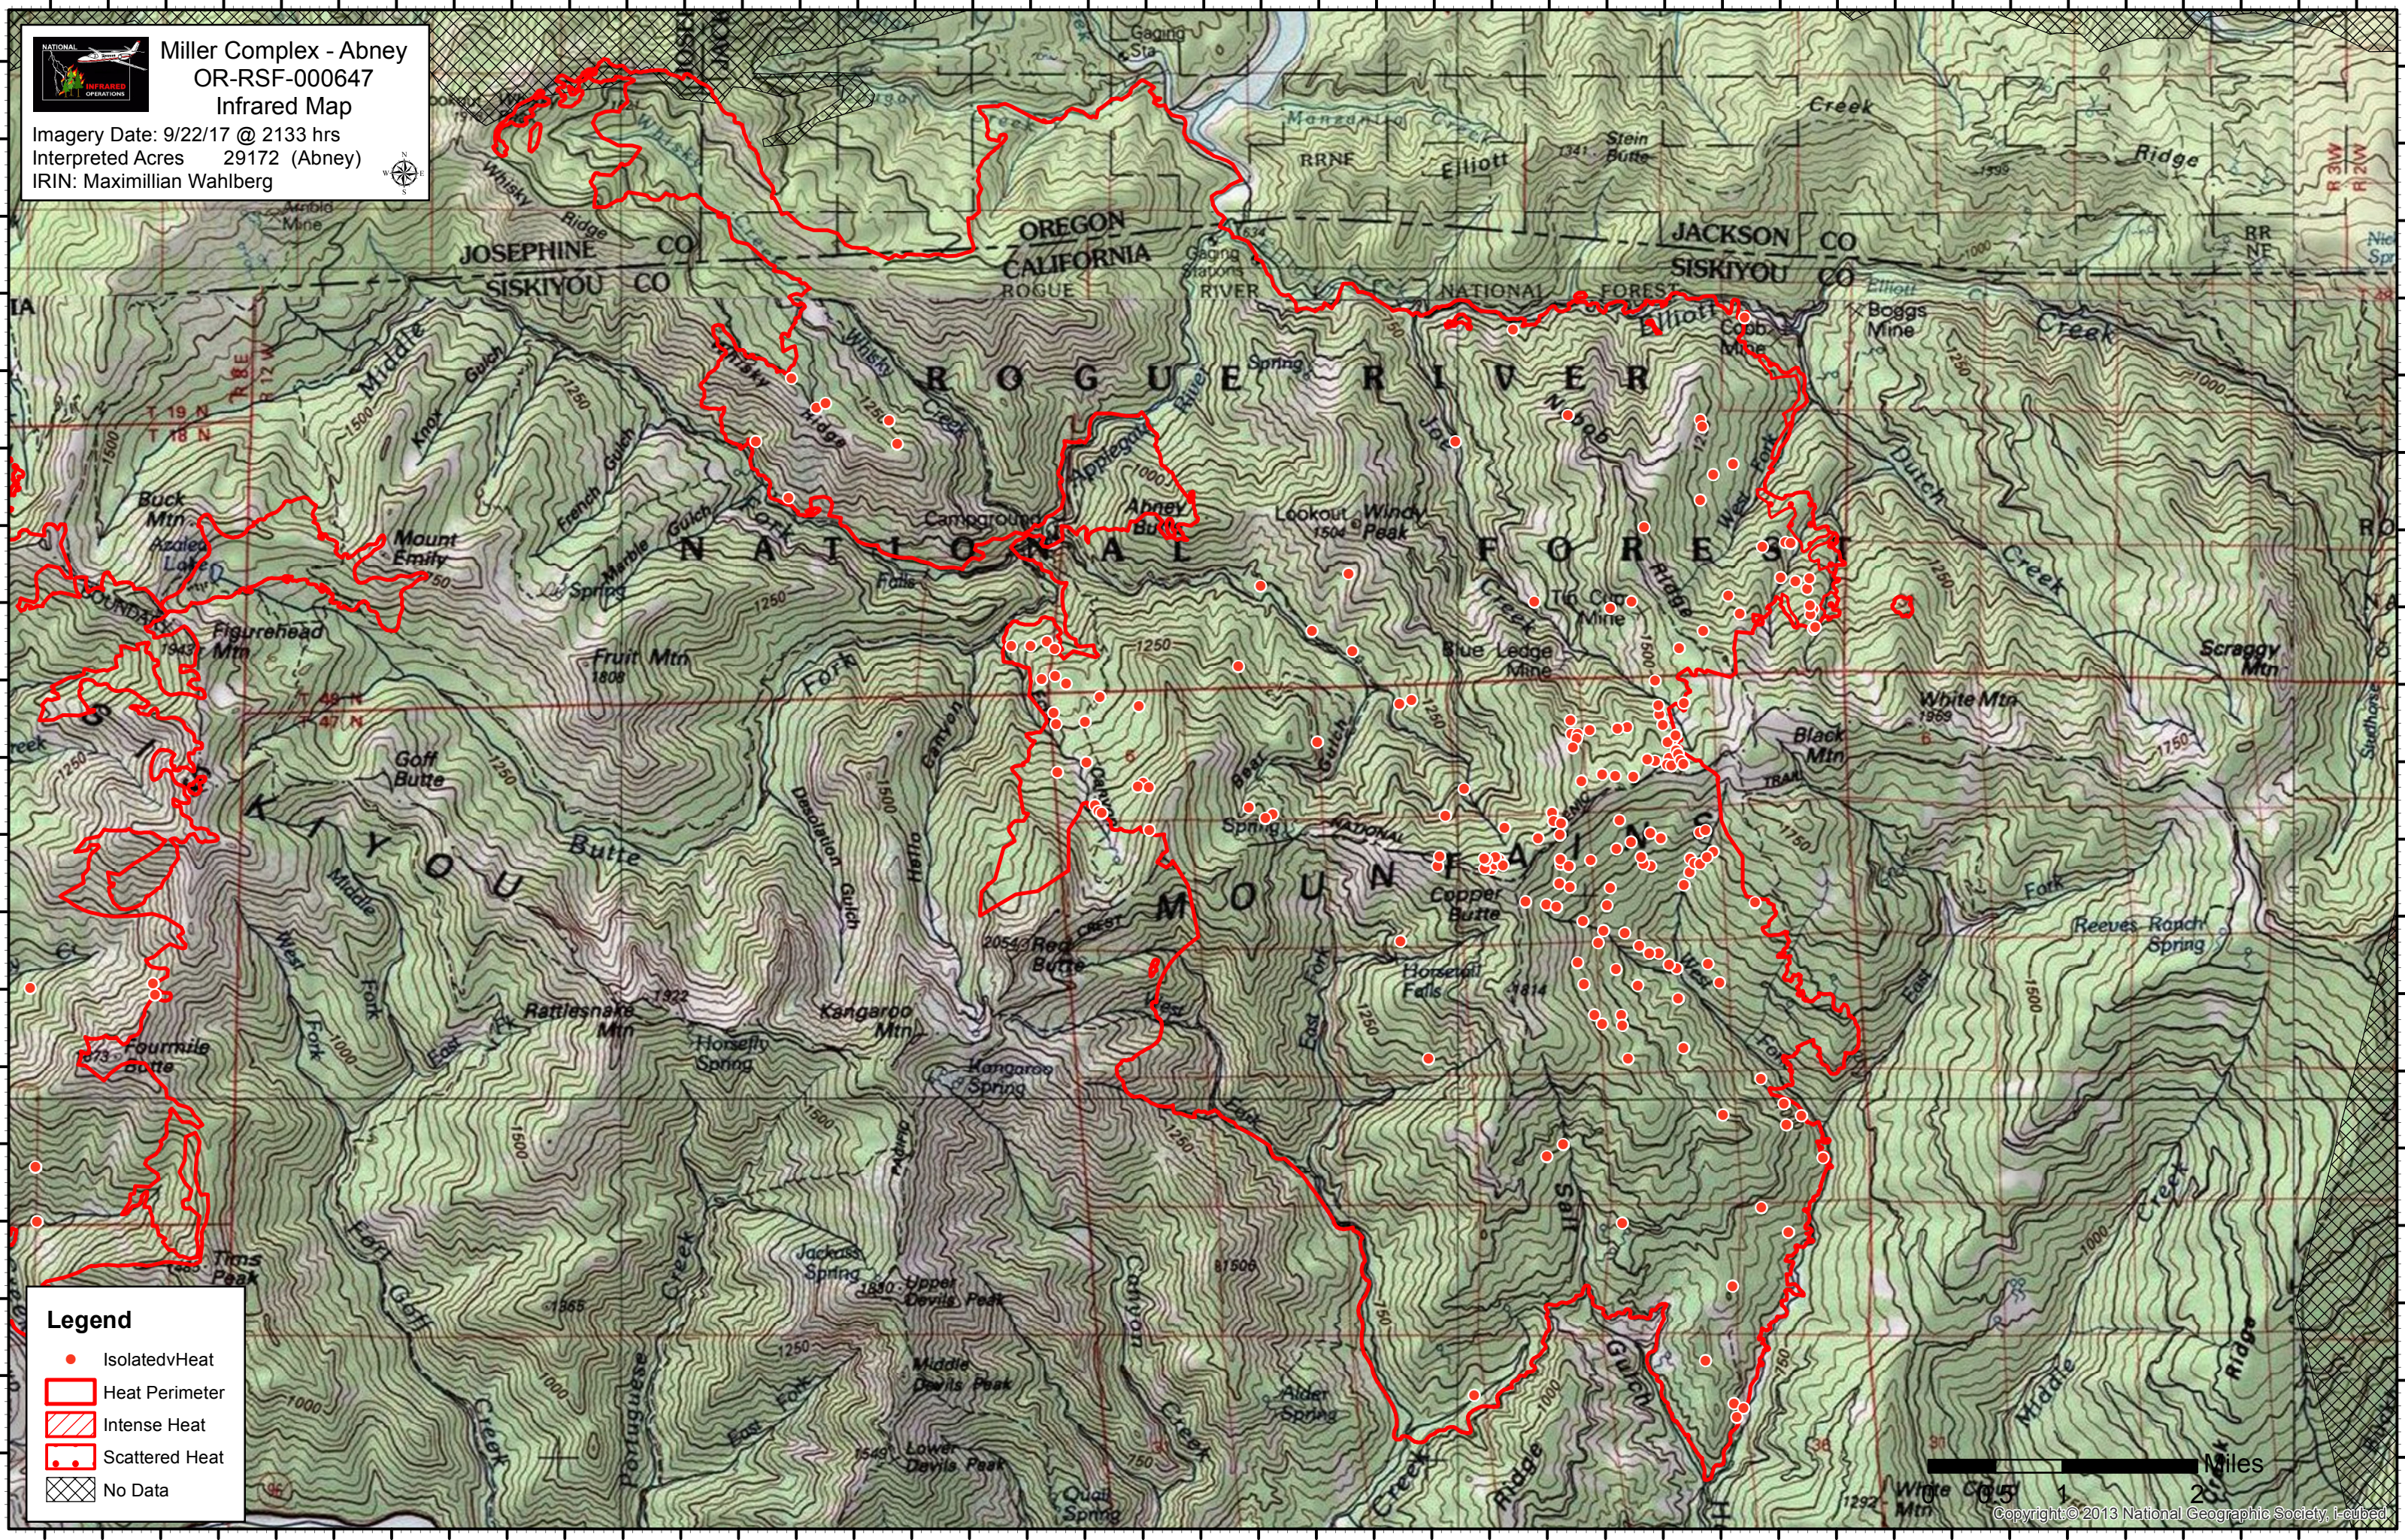

Miller Complex - Abney
OR-RSF-000647
Infrared Map

Imagery Date: 9/22/17 @ 2133 hrs
 Interpreted Acres 29172 (Abney)
 IRIN: Maximillian Wahlberg

Legend

- IsolatedvHeat
- Heat Perimeter
- Intense Heat
- Scattered Heat
- No Data

Miles 1 2
 Copyright © 2013 National Geographic Society, i-cubed