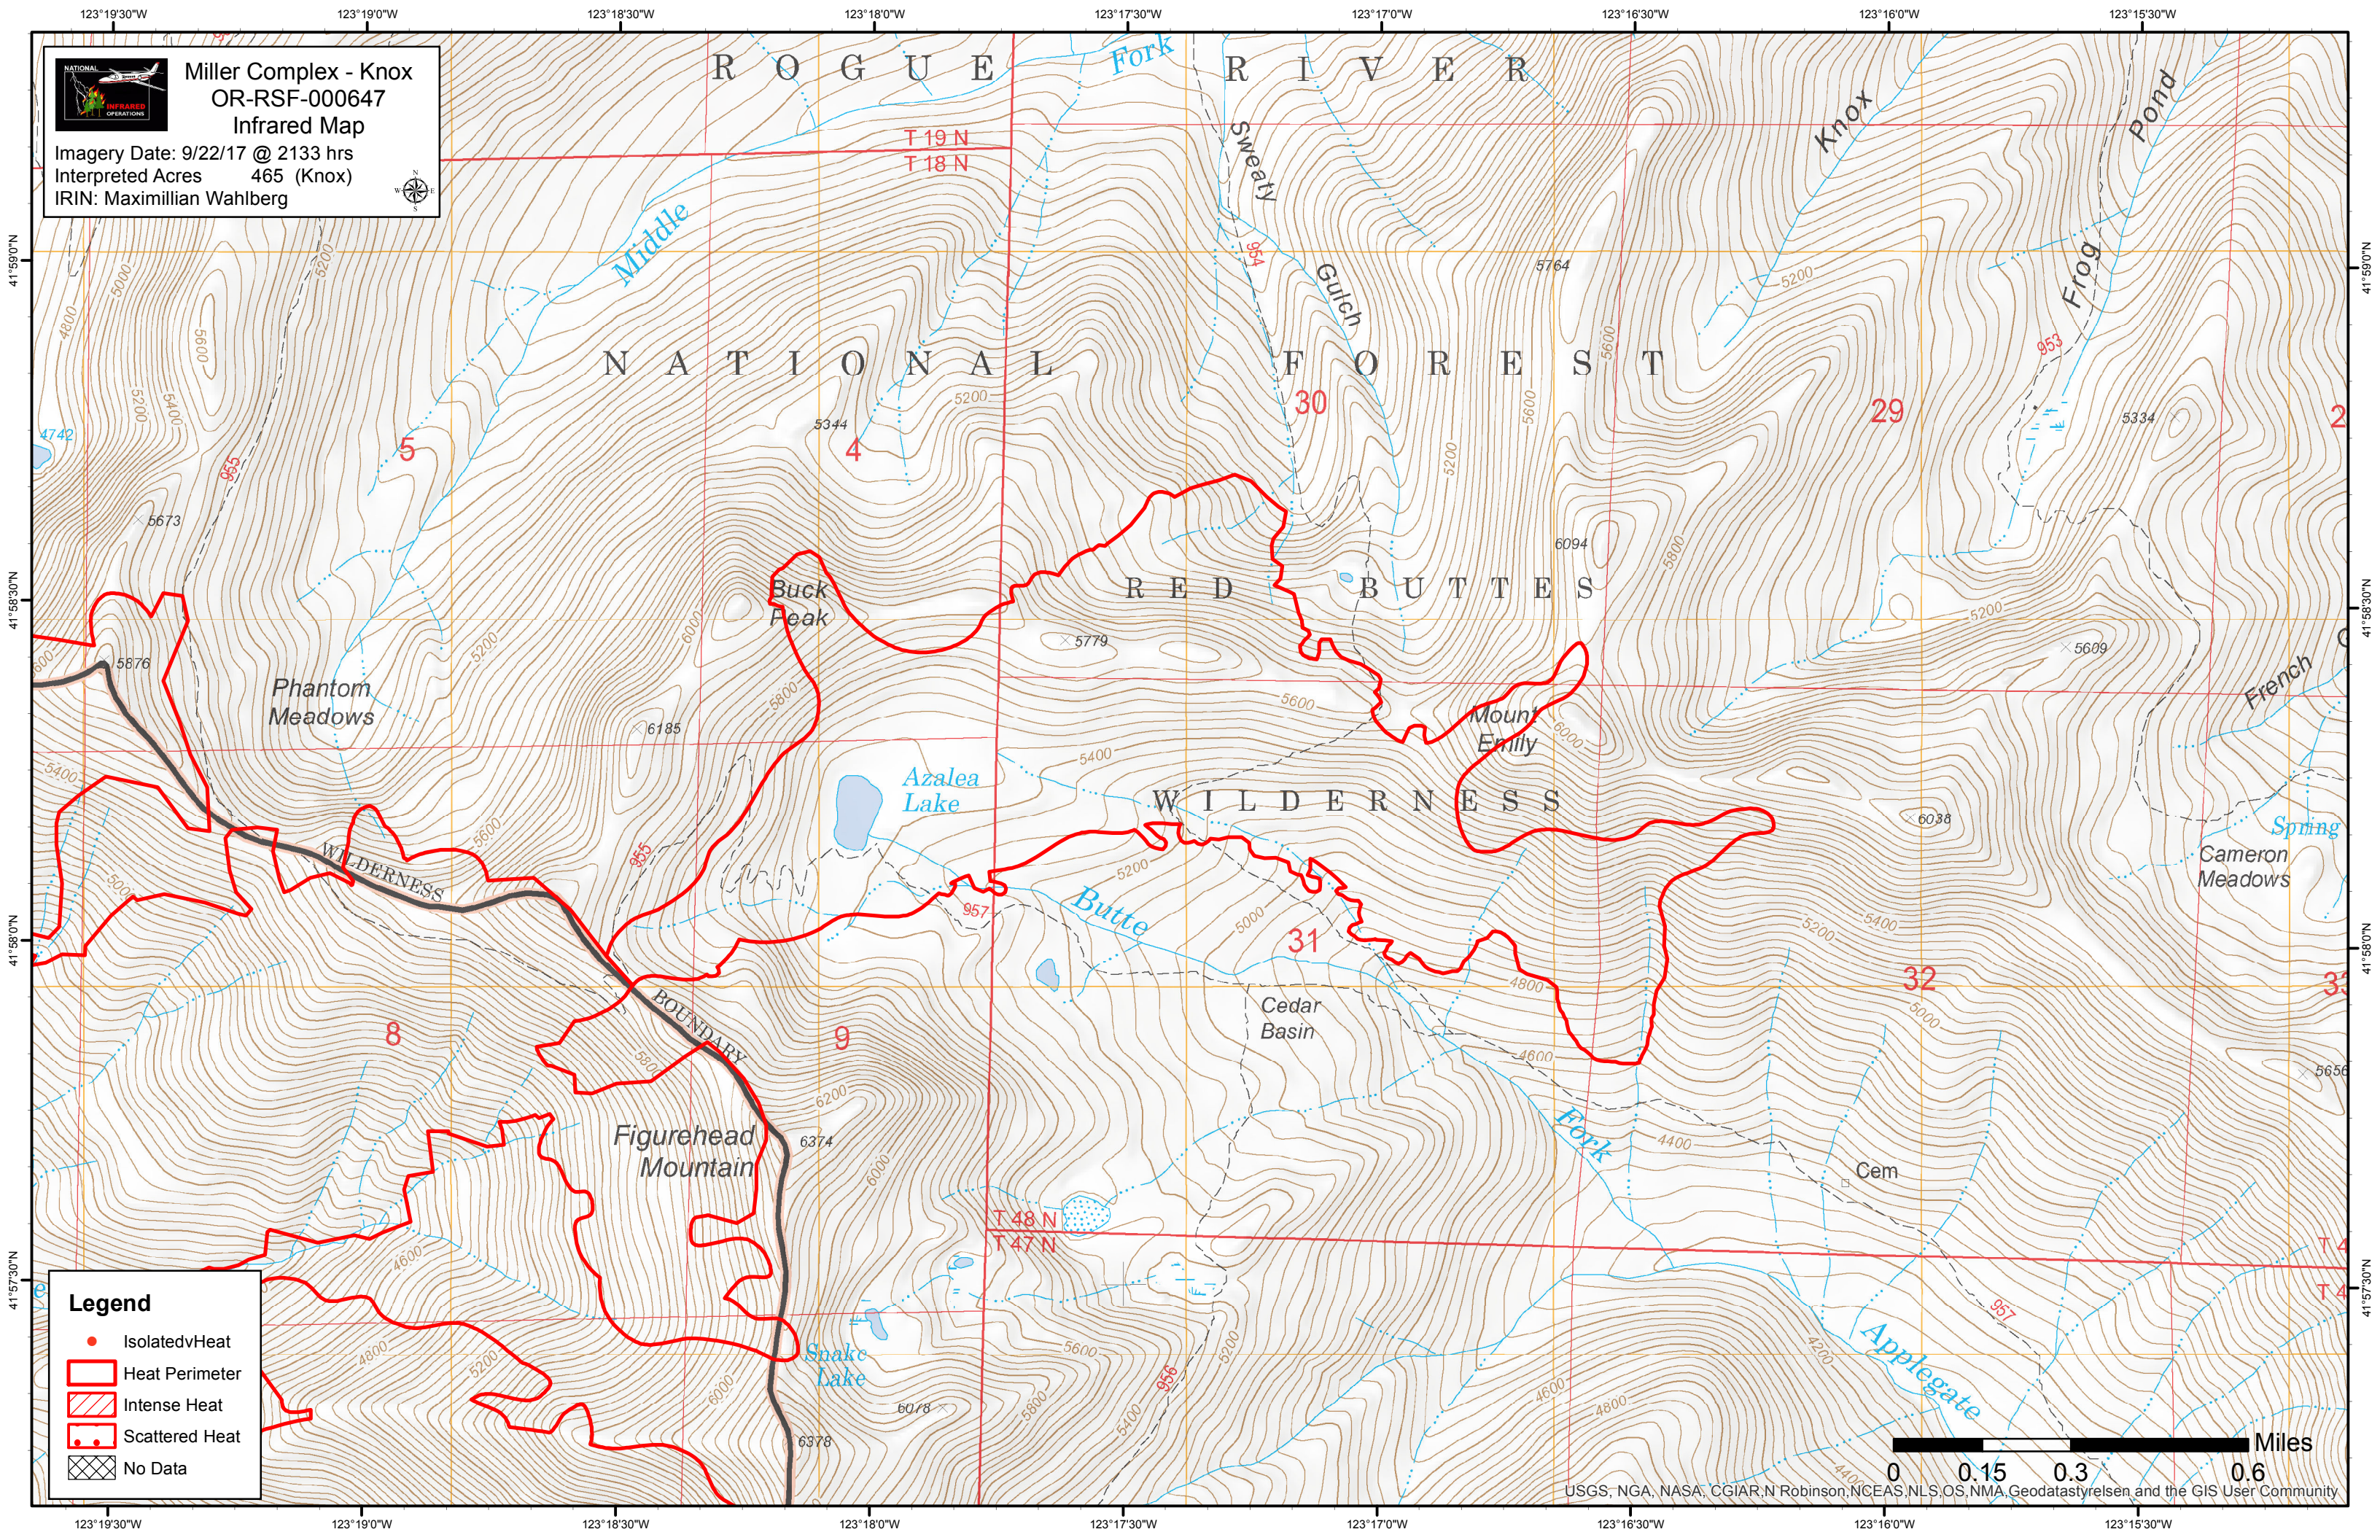

**Miller Complex - Knox**  
**OR-RSF-000647**  
**Infrared Map**

Imagery Date: 9/22/17 @ 2133 hrs  
 Interpreted Acres 465 (Knox)  
 IRIN: Maximillian Wahlberg

**Legend**

- Isolated Heat
- Heat Perimeter
- Intense Heat
- Scattered Heat
- No Data