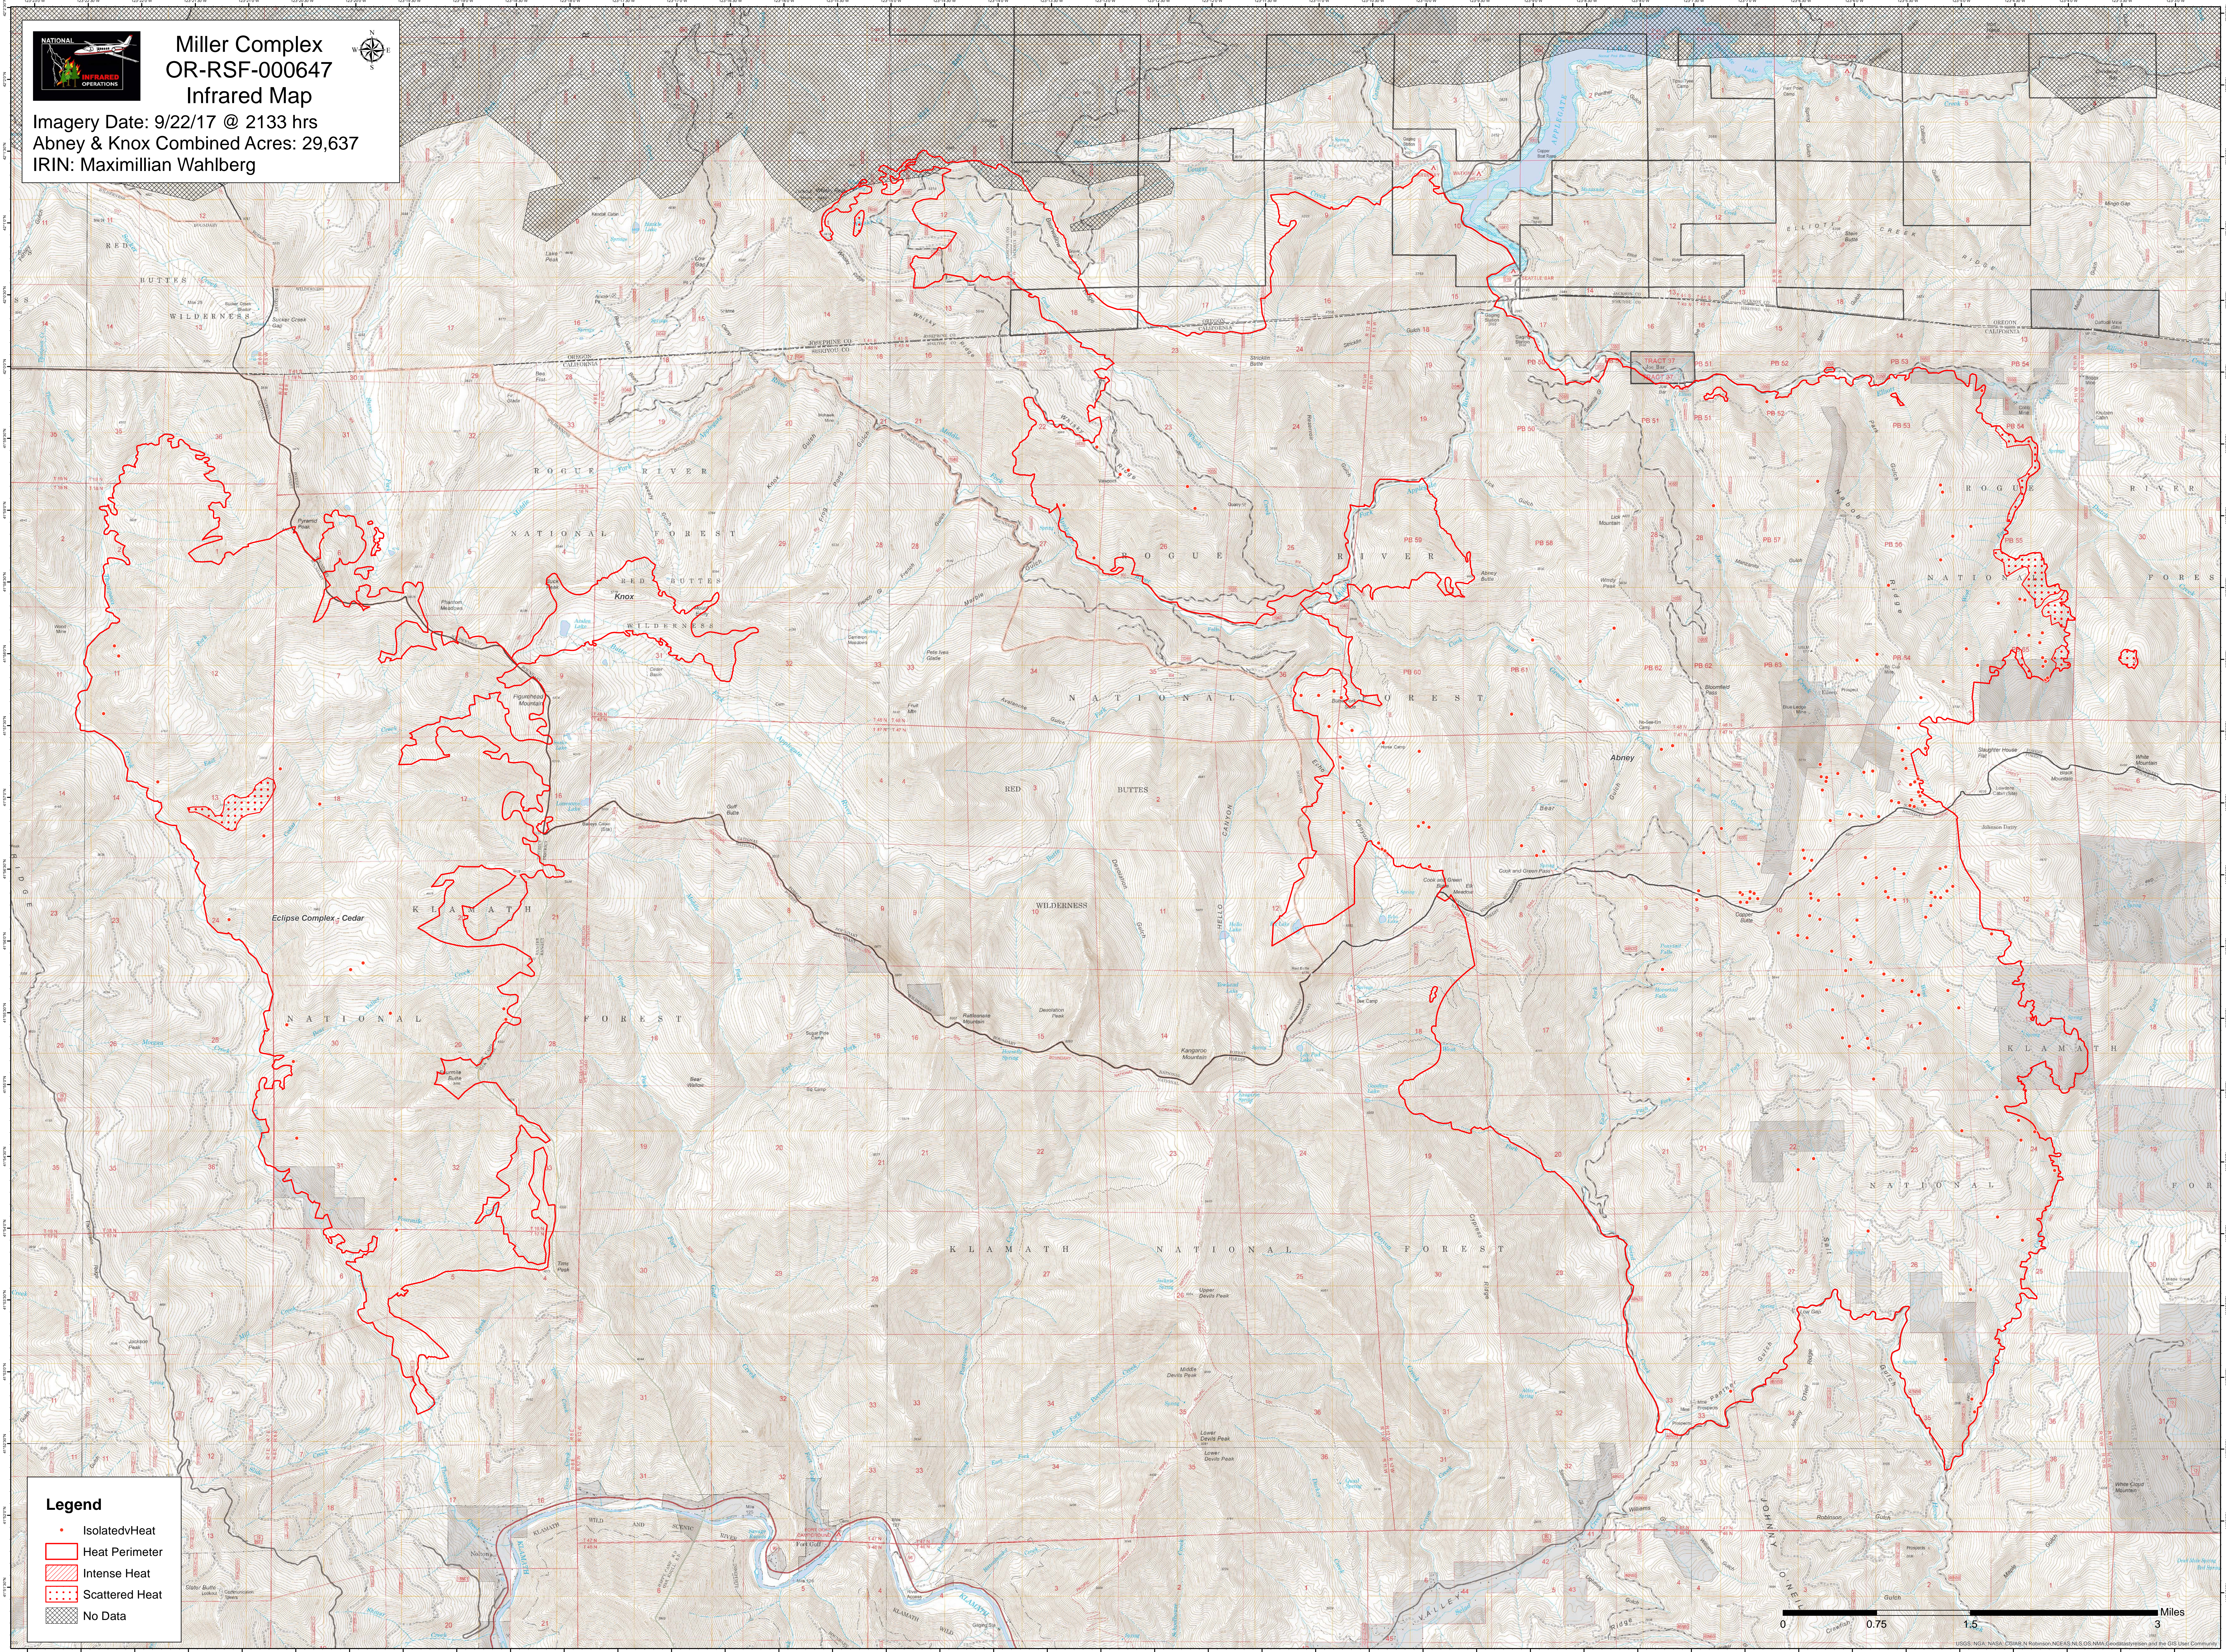

Miller Complex
OR-RSF-000647
Infrared Map

Imagery Date: 9/22/17 @ 2133 hrs
Abney & Knox Combined Acres: 29,637
IRIN: Maximilian Wahlberg

Legend

- Isolated Heat
- Heat Perimeter
- Intense Heat
- Scattered Heat
- No Data