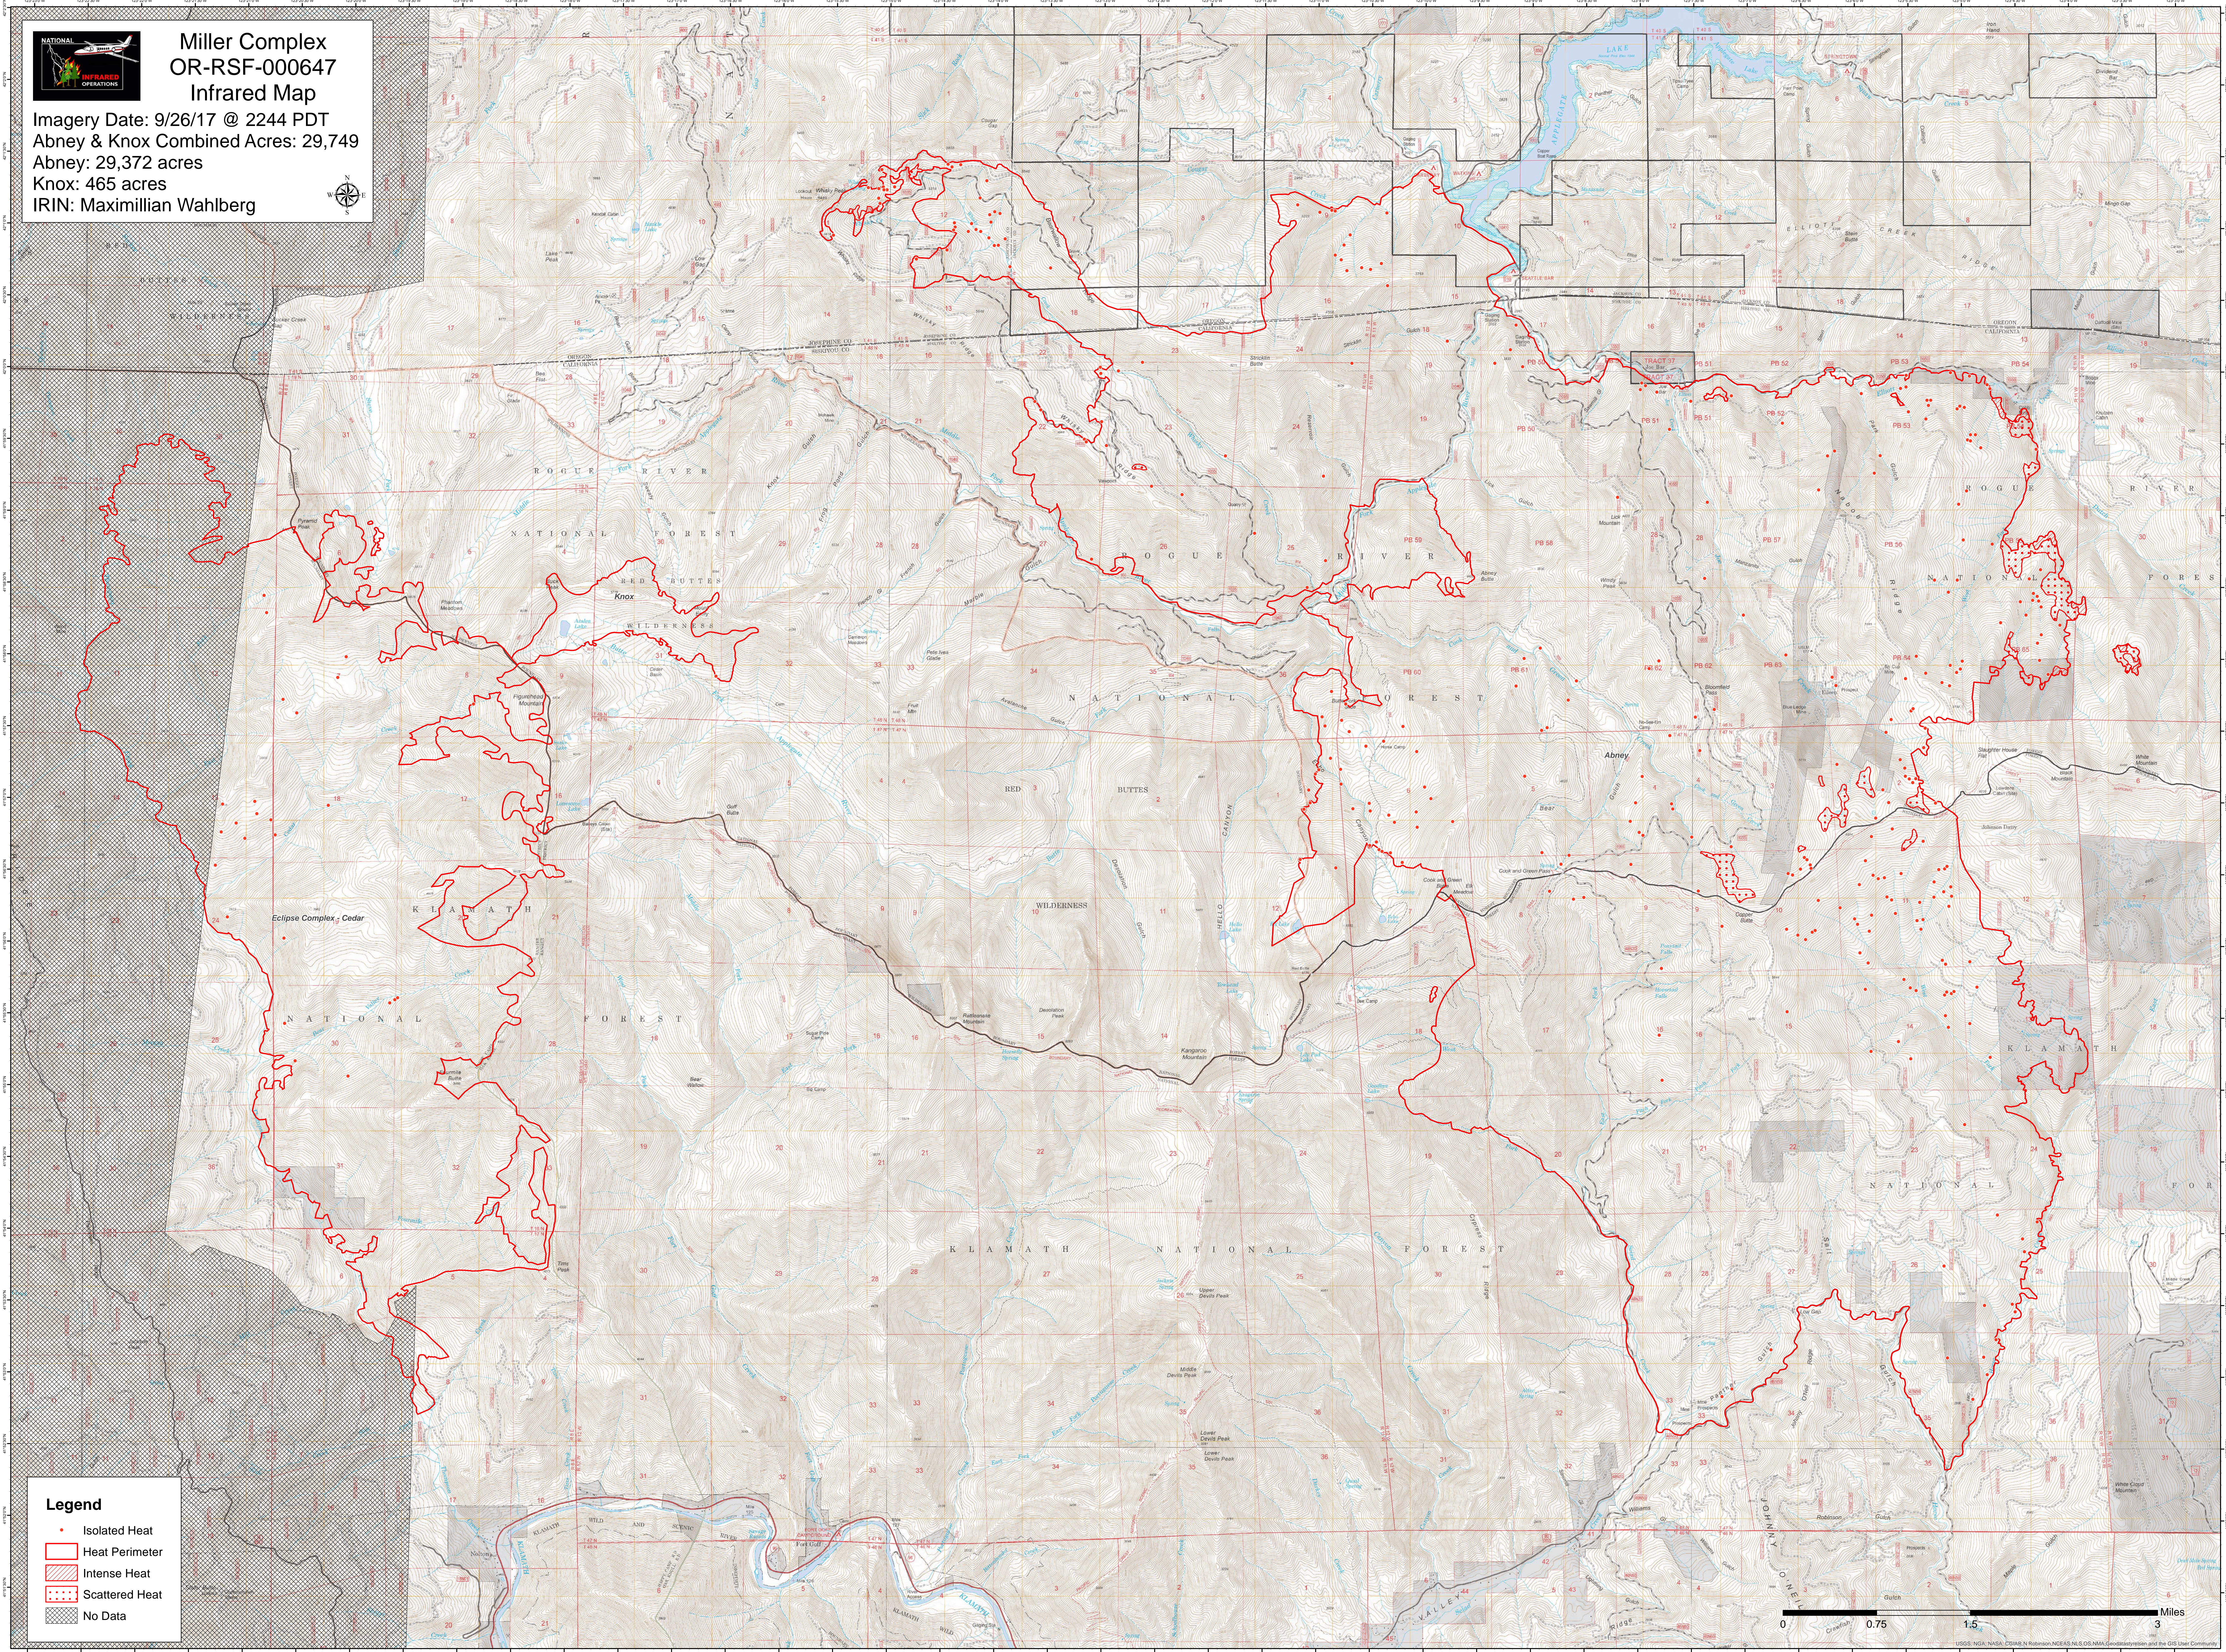

Miller Complex
OR-RSF-000647
Infrared Map

Imagery Date: 9/26/17 @ 2244 PDT
Abney & Knox Combined Acres: 29,749
Abney: 29,372 acres
Knox: 465 acres
IRIN: Maximilian Wahlberg

Legend

- Isolated Heat
- Heat Perimeter
- Intense Heat
- Scattered Heat
- No Data