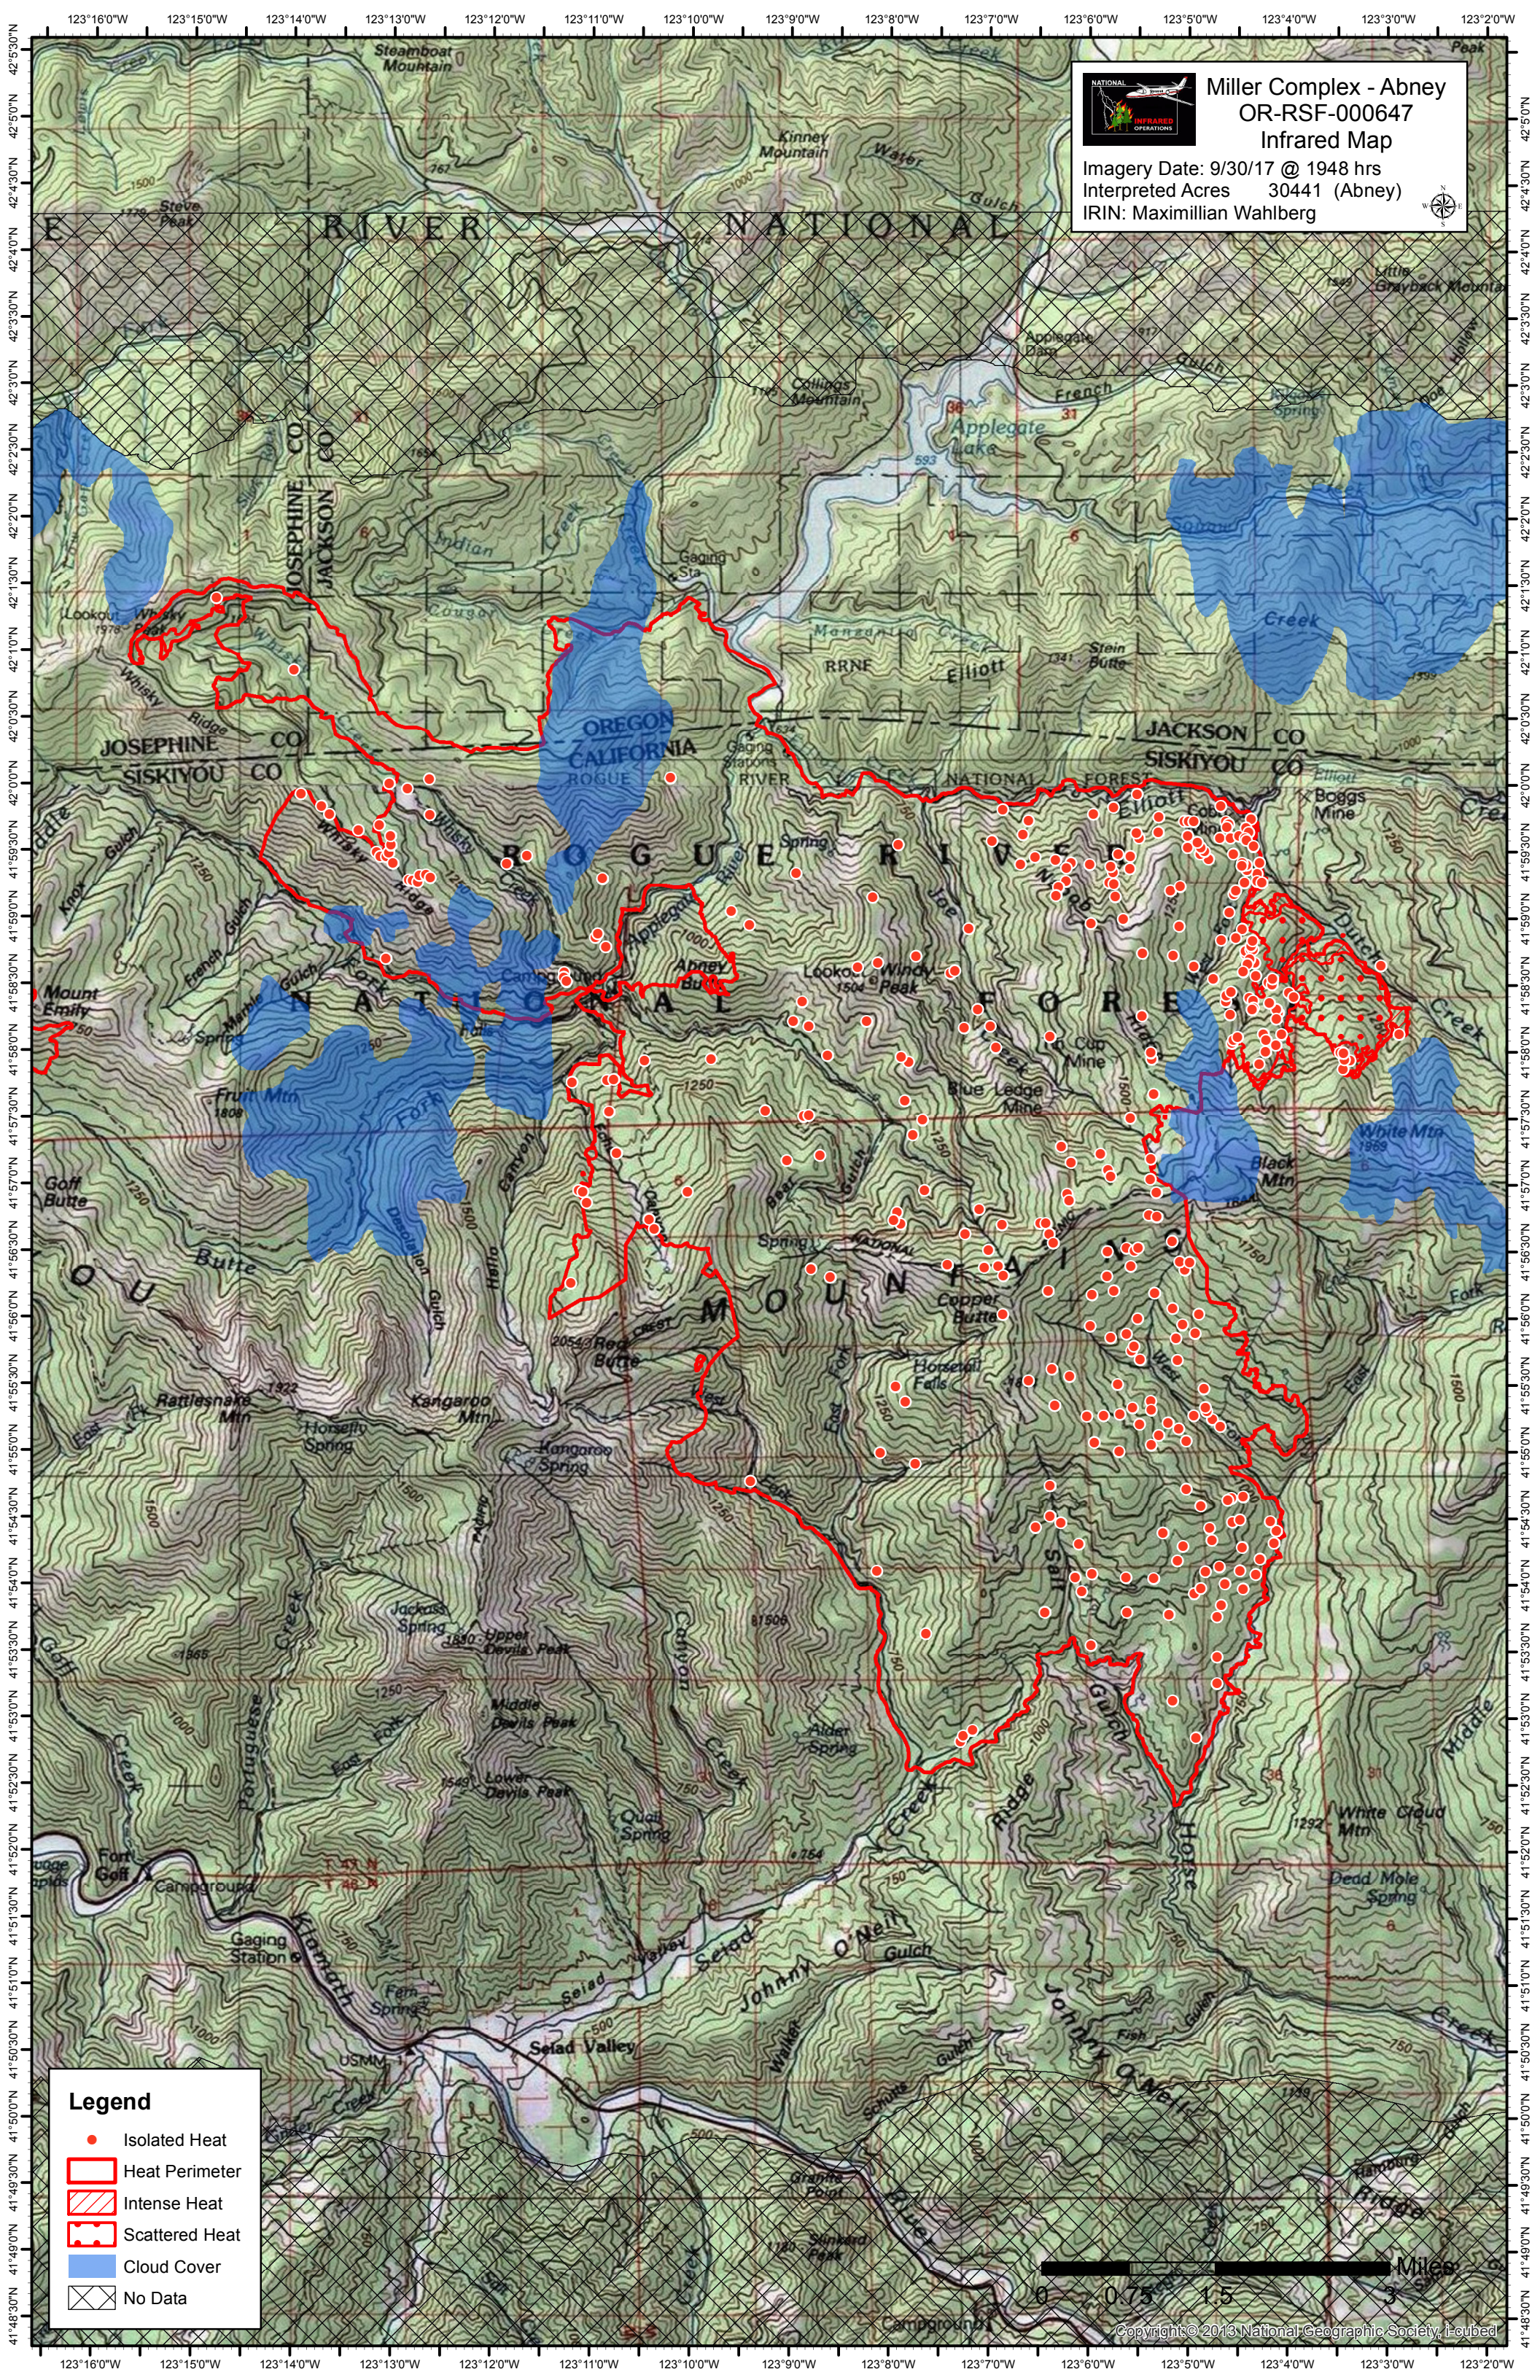

Miller Complex - Abney
OR-RSF-000647
Infrared Map

Imagery Date: 9/30/17 @ 1948 hrs
 Interpreted Acres 30441 (Abney)
 IRIN: Maximilian Wahlberg

Legend

- Isolated Heat
- Heat Perimeter
- Intense Heat
- Scattered Heat
- Cloud Cover
- No Data