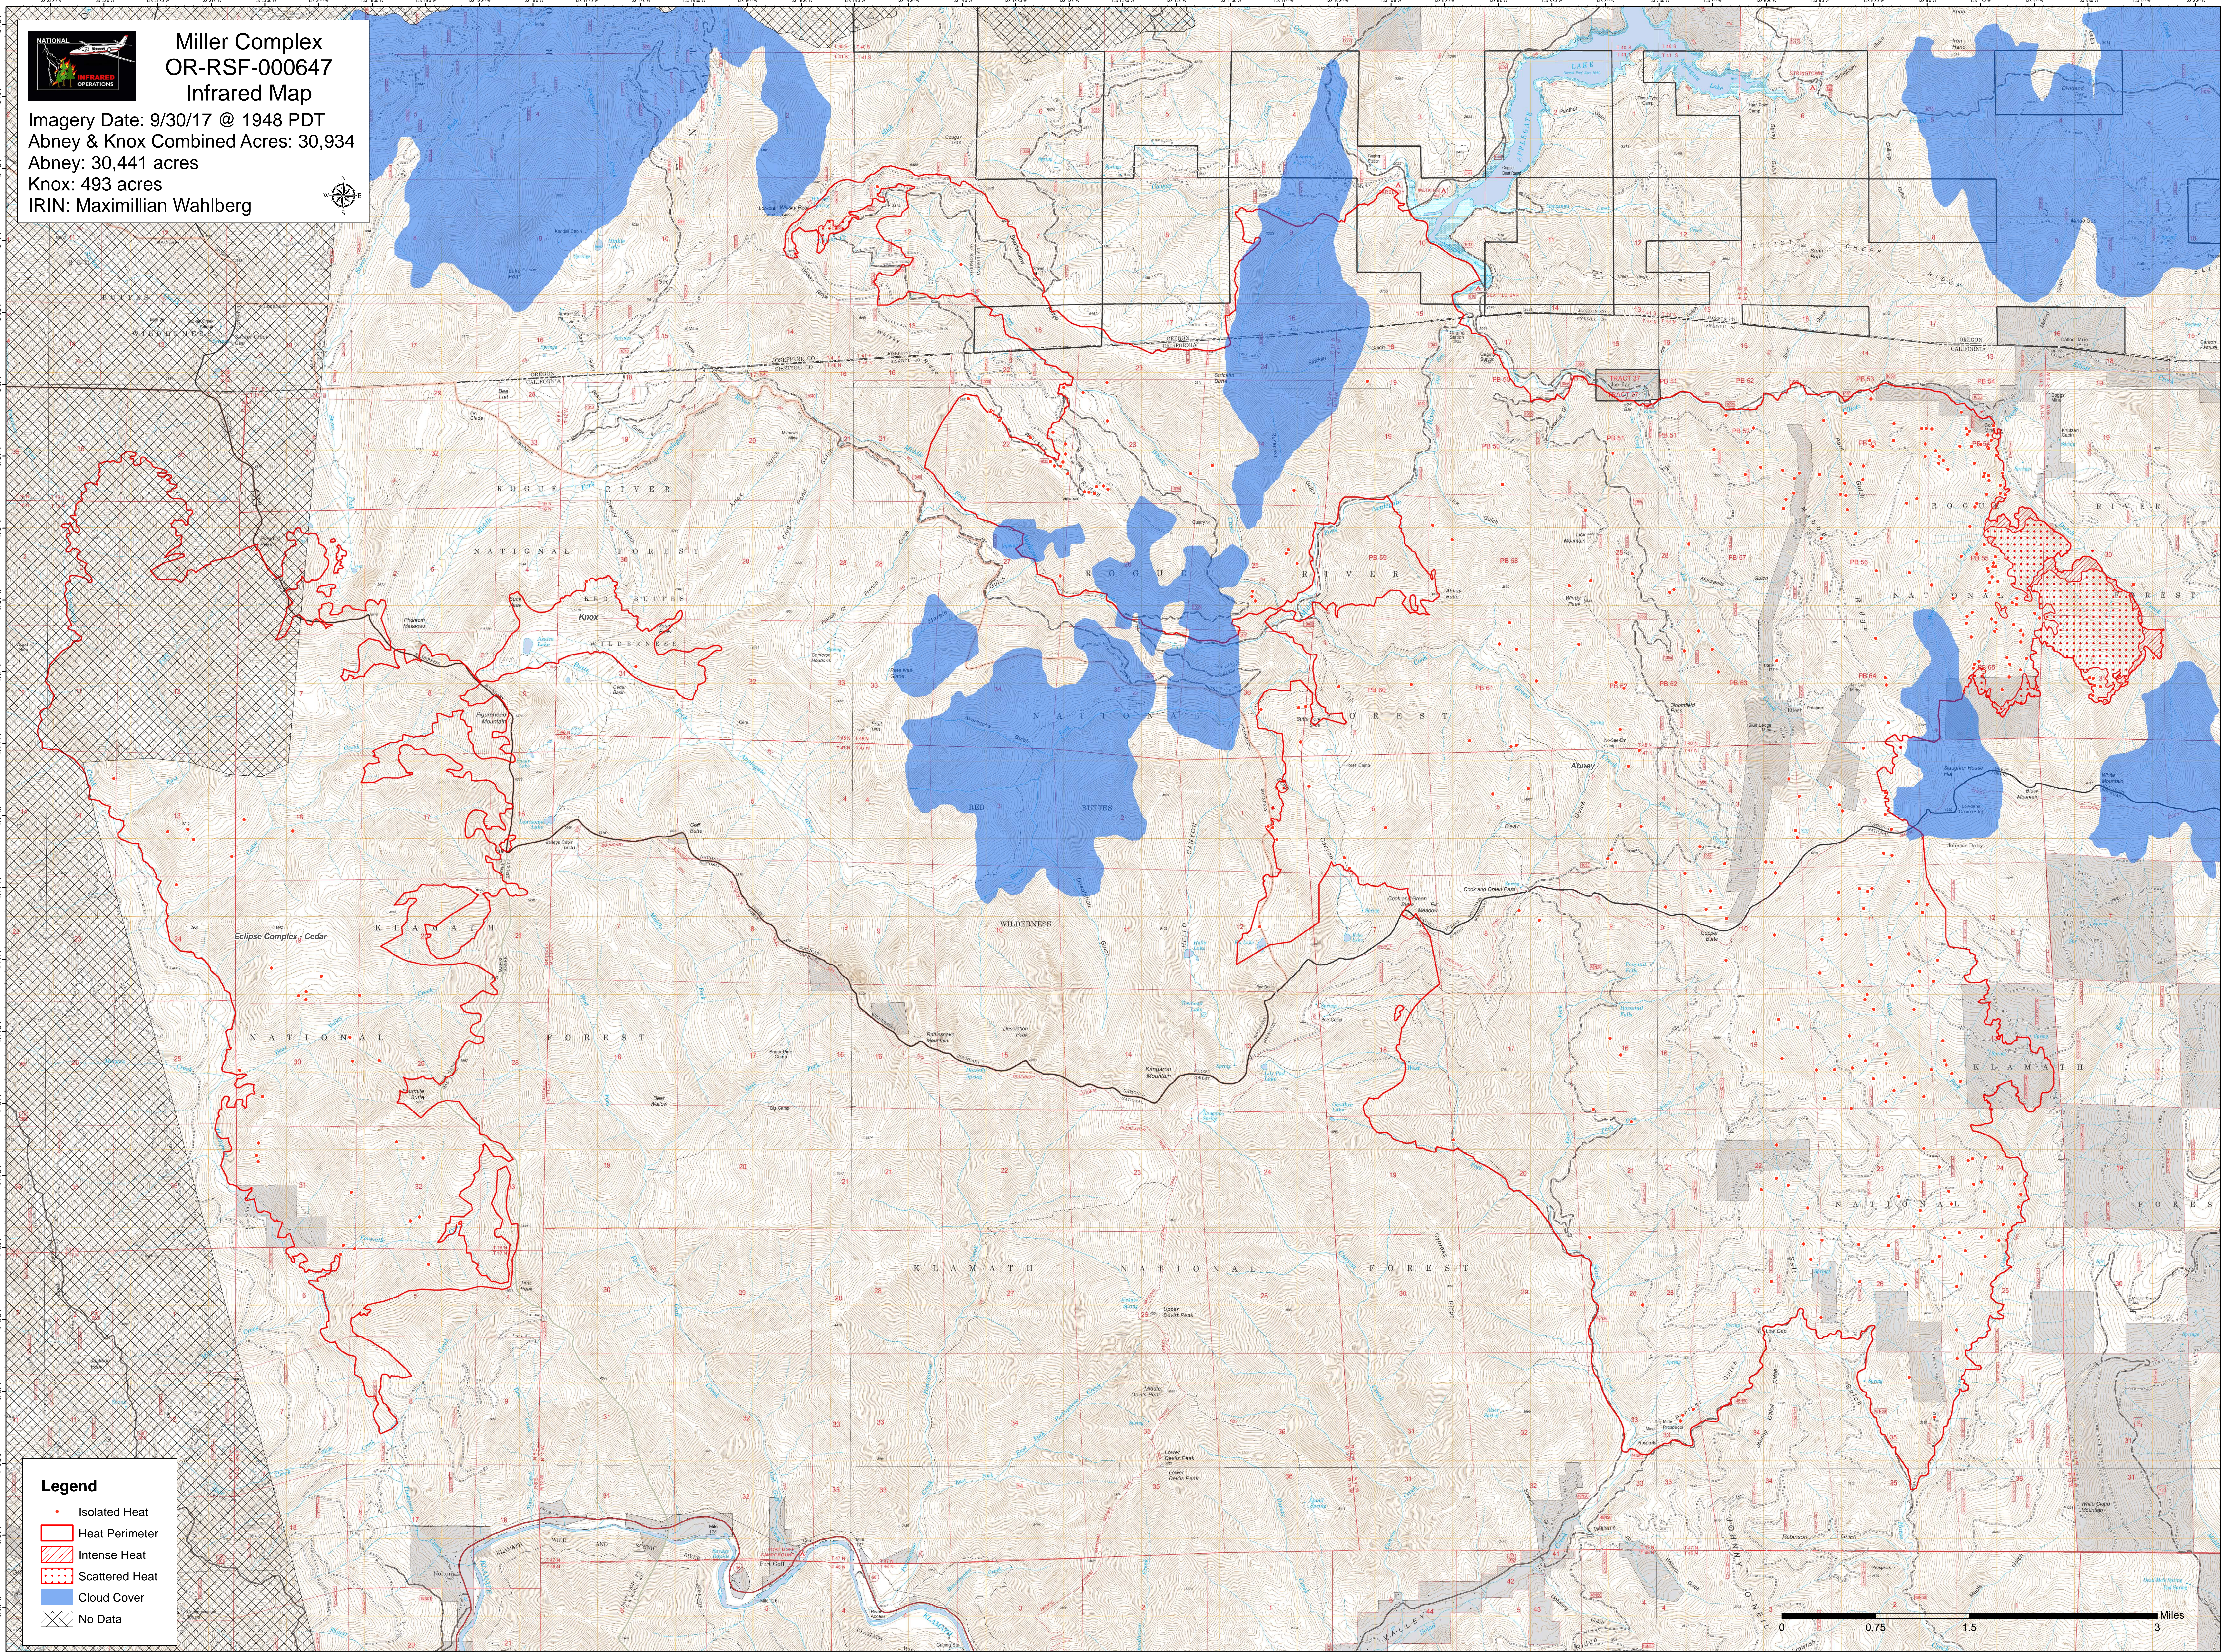

**Miller Complex  
OR-RSF-000647  
Infrared Map**

Imagery Date: 9/30/17 @ 1948 PDT  
 Abney & Knox Combined Acres: 30,934  
 Abney: 30,441 acres  
 Knox: 493 acres  
 IRIN: Maximillian Wahlberg

**Legend**

- Isolated Heat
- Heat Perimeter
- Intense Heat
- Scattered Heat
- Cloud Cover
- No Data