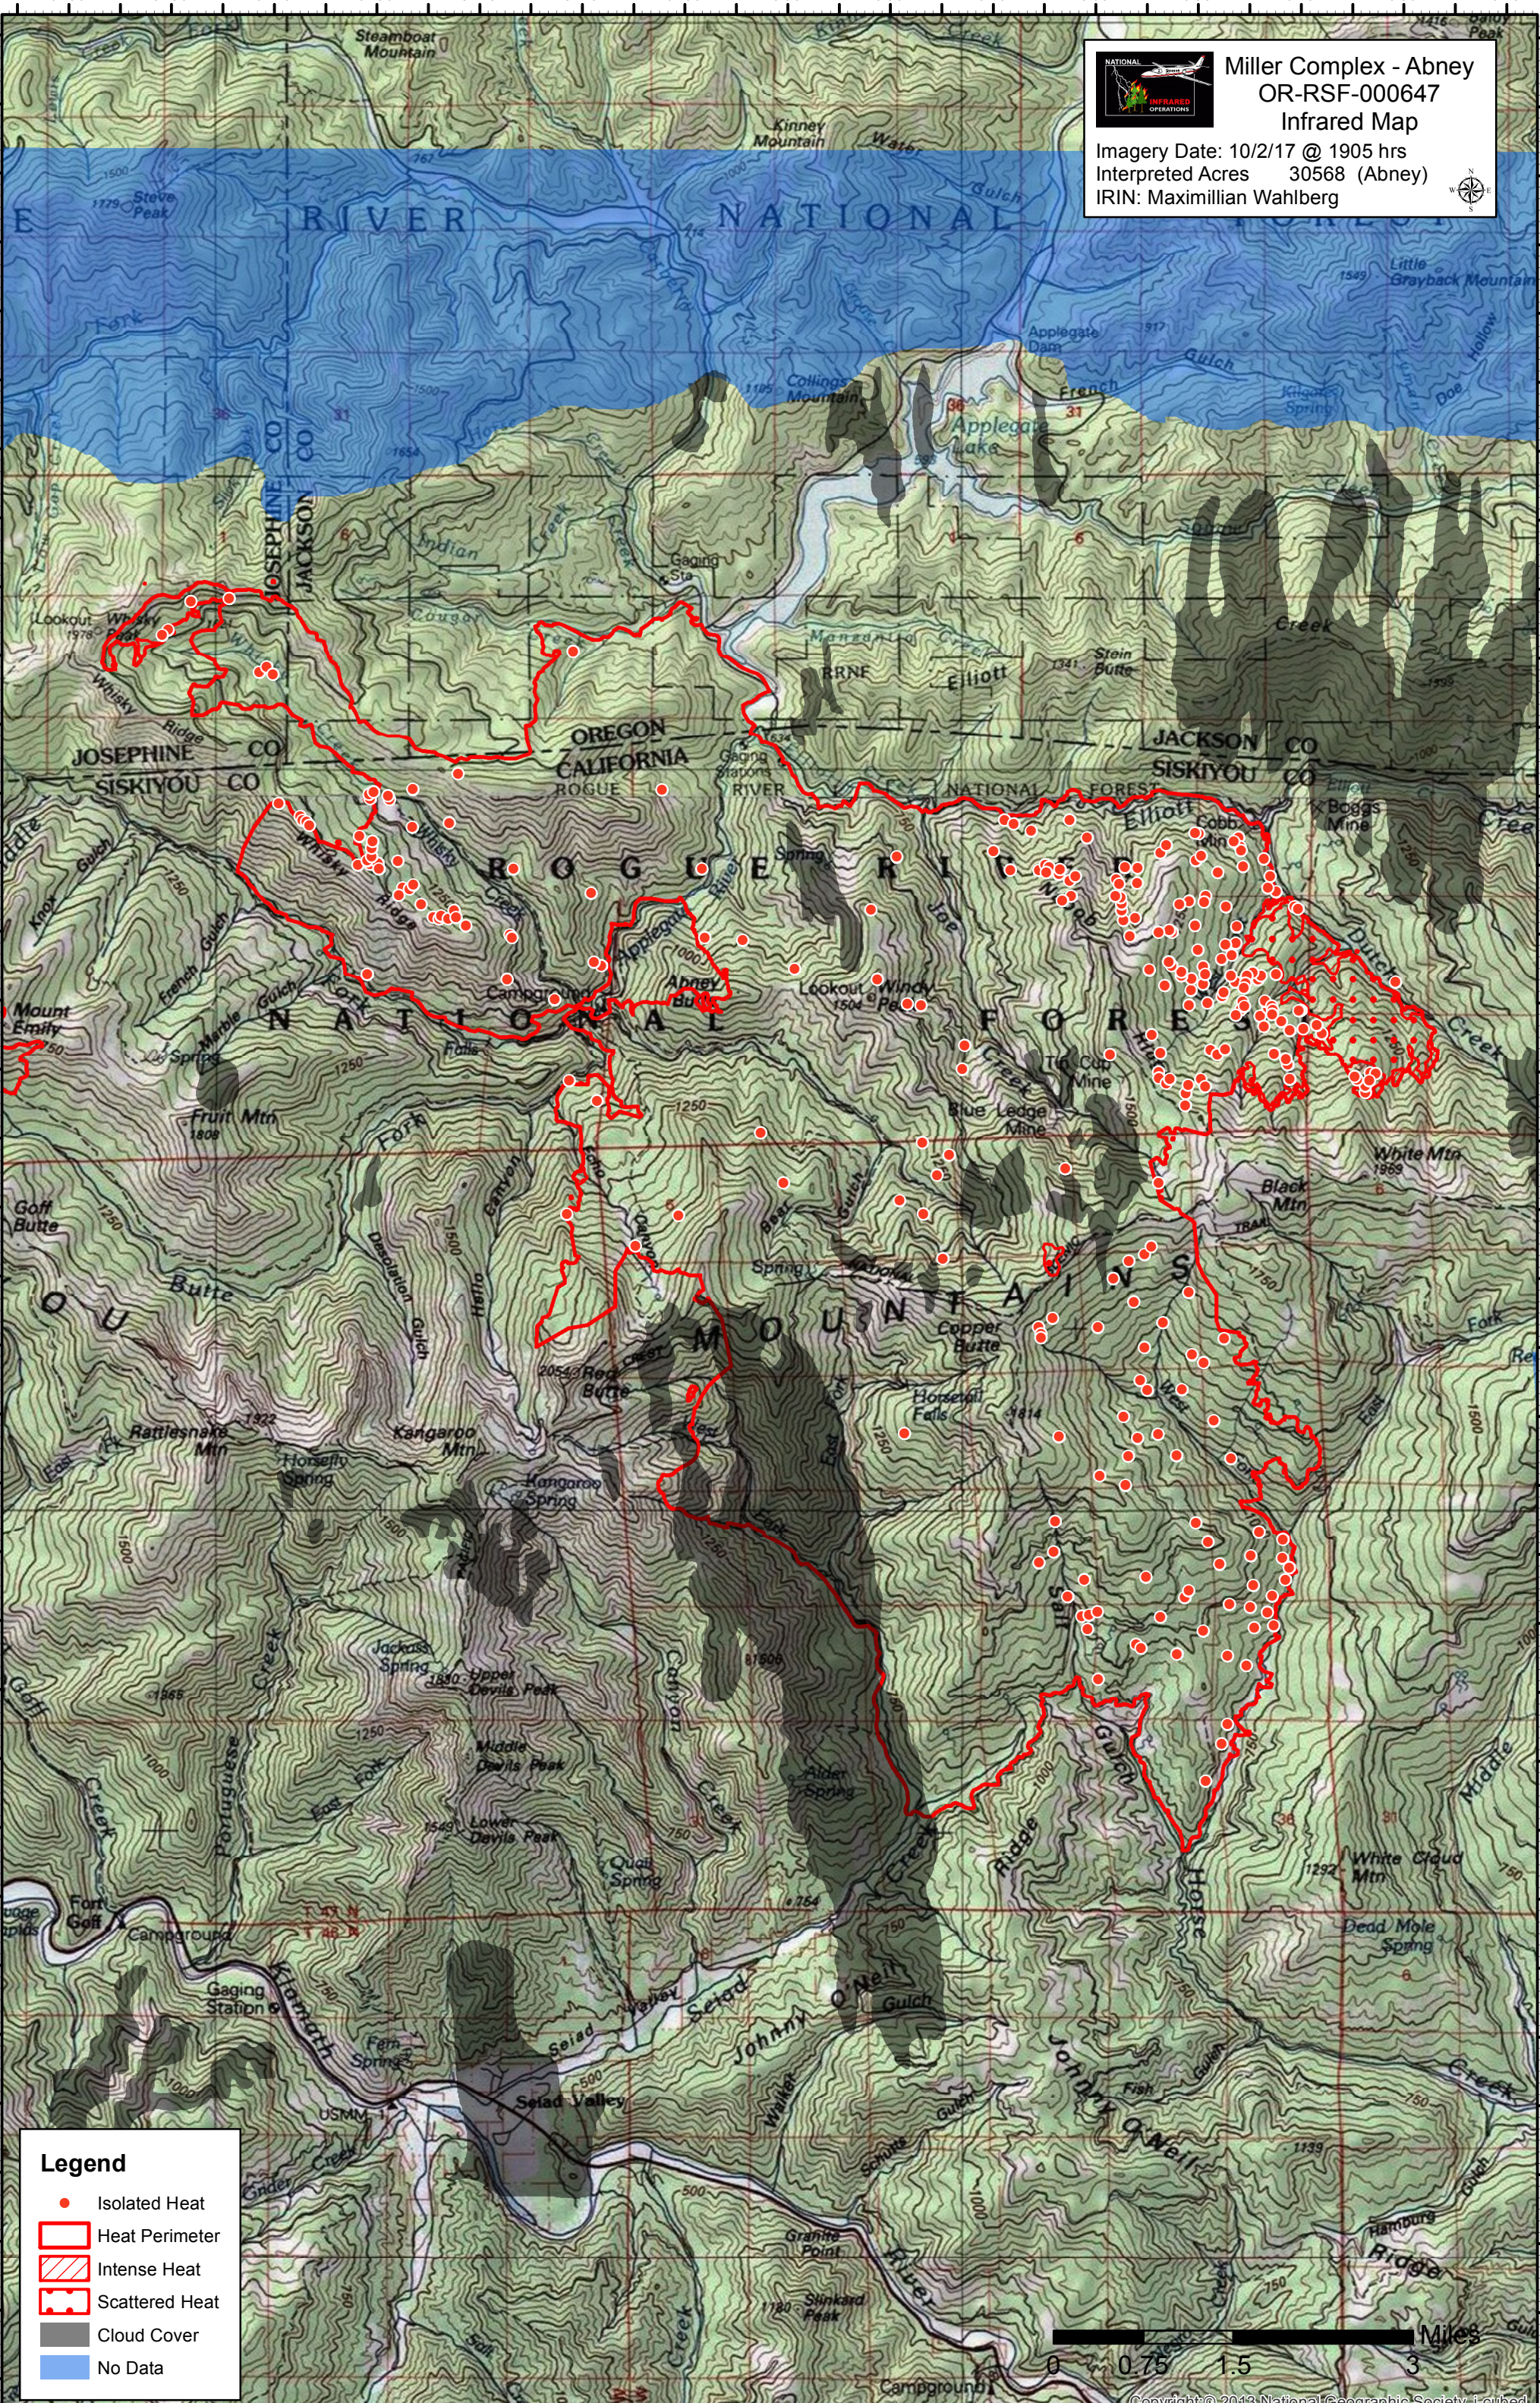

**Miller Complex - Abney**  
**OR-RSF-000647**  
**Infrared Map**

Imagery Date: 10/2/17 @ 1905 hrs  
 Interpreted Acres 30568 (Abney)  
 IRIN: Maximilian Wahlberg

**Legend**

- Isolated Heat
- Heat Perimeter
- Intense Heat
- Scattered Heat
- Cloud Cover
- No Data