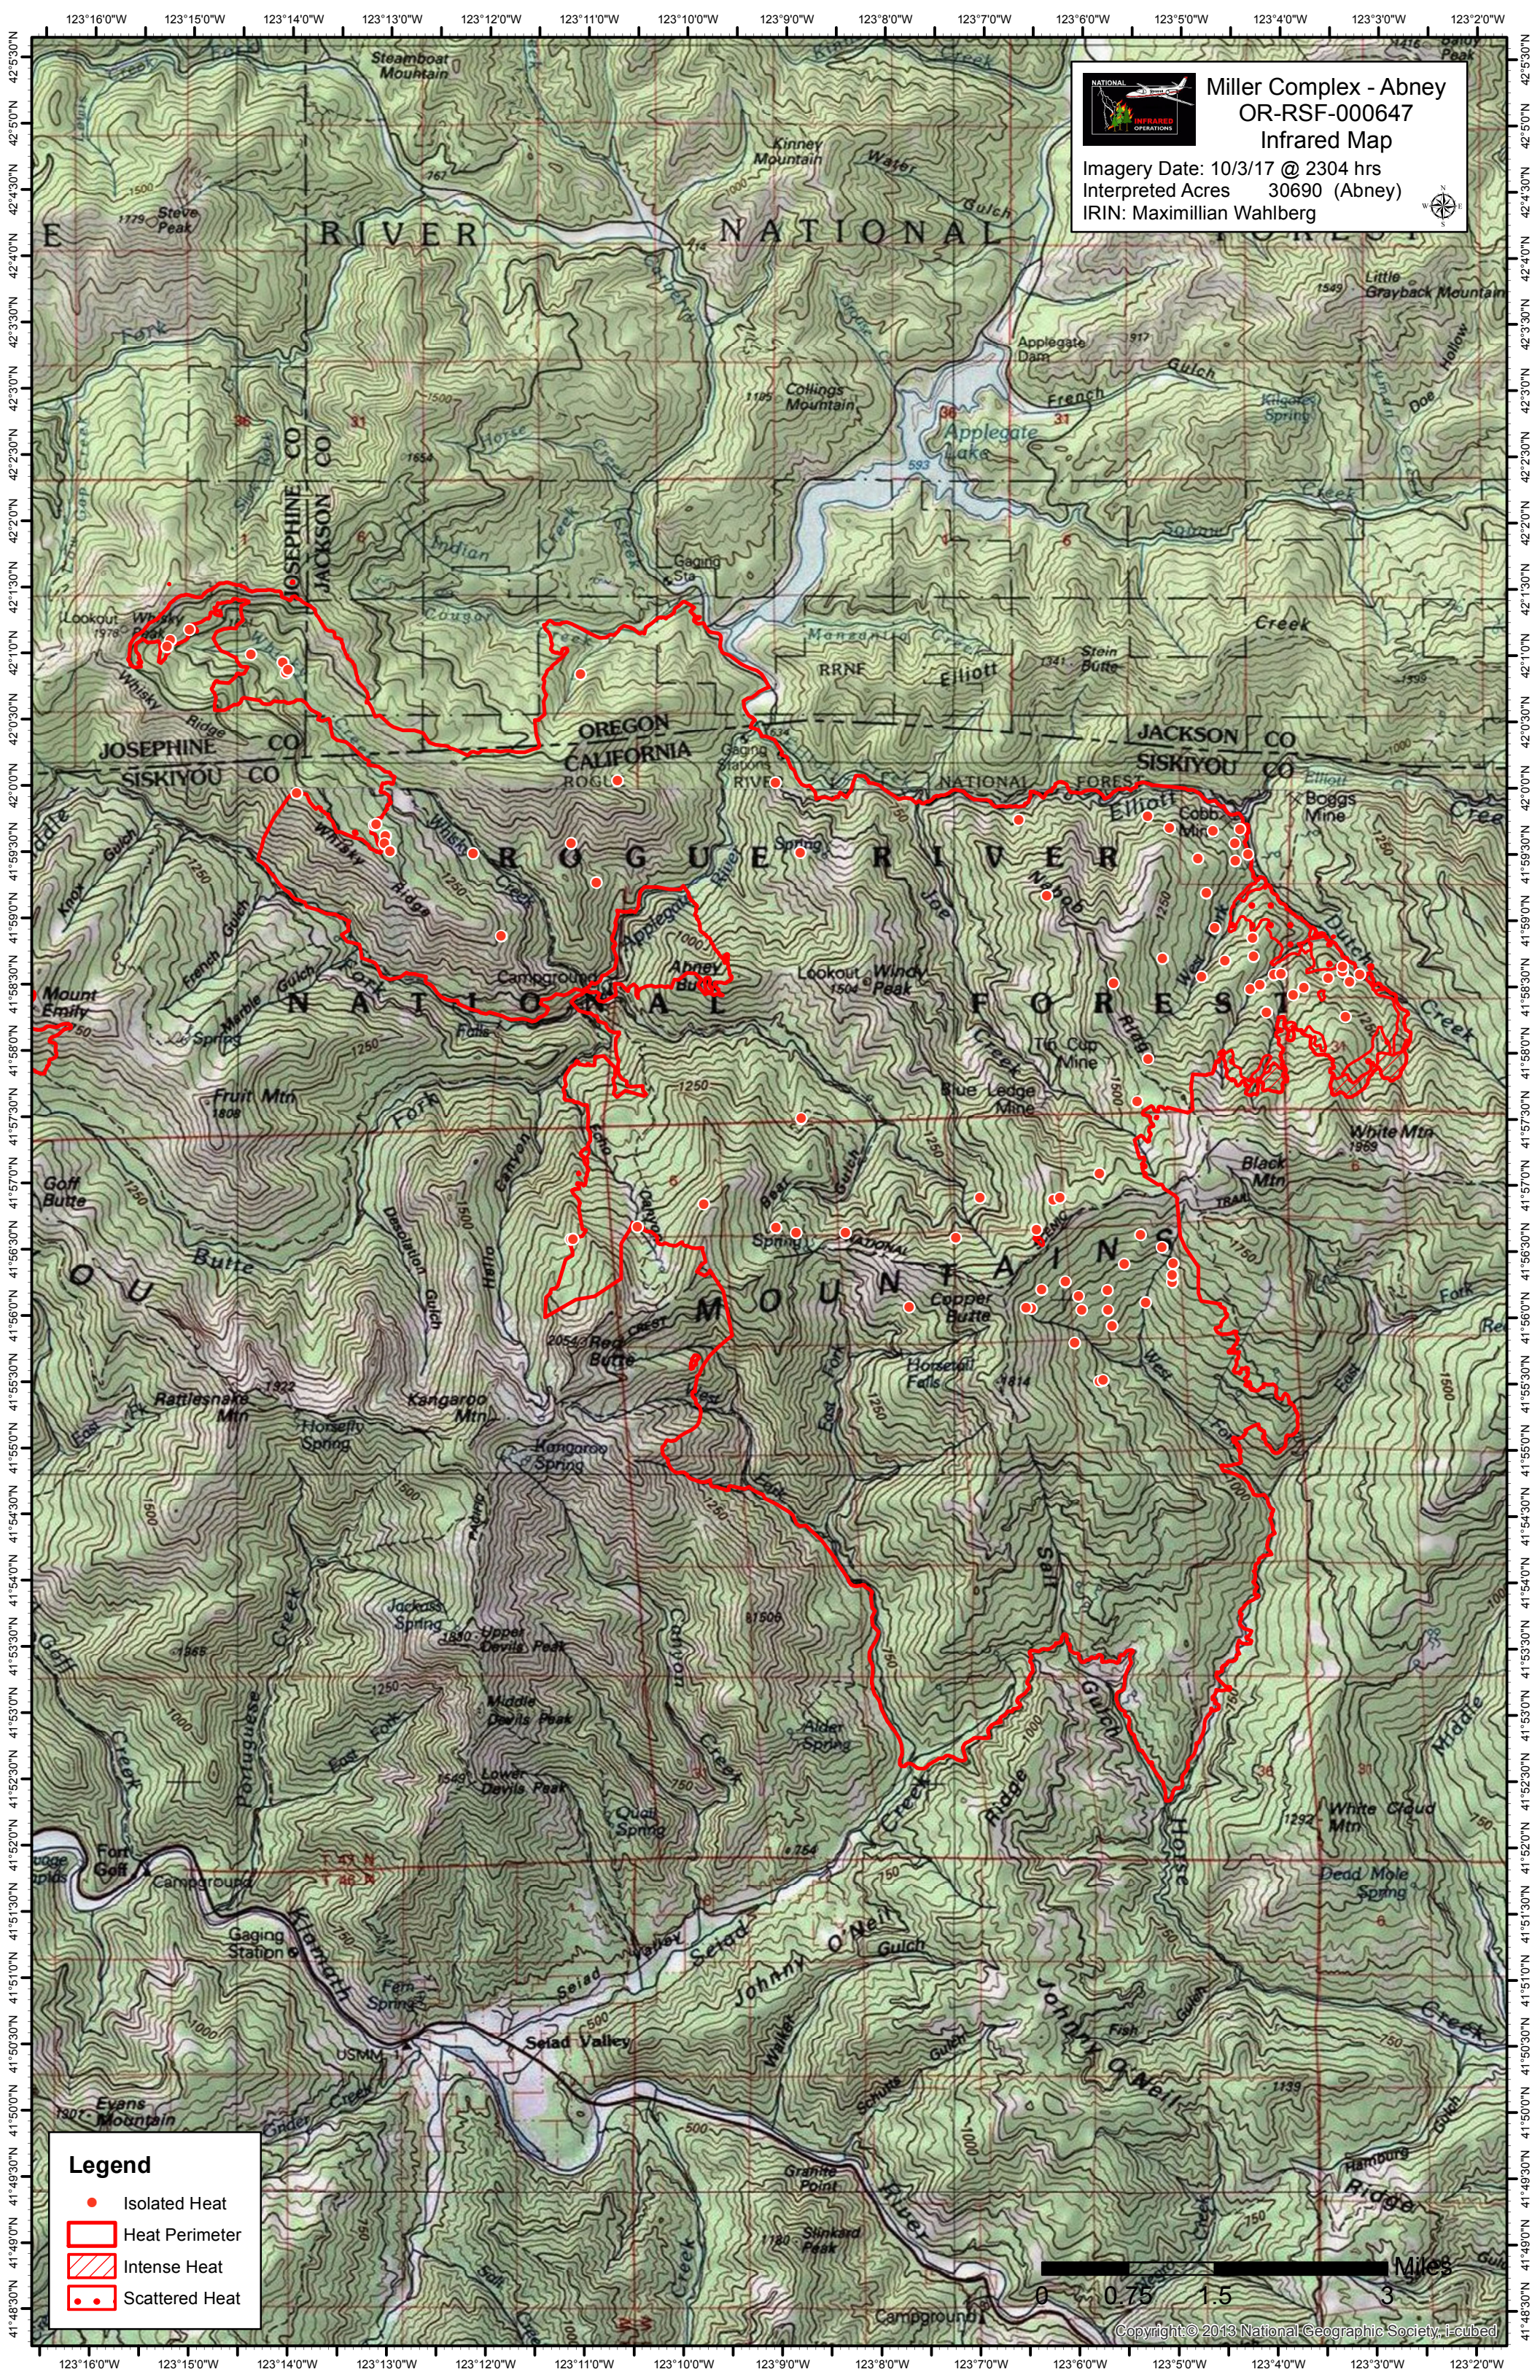

Miller Complex - Abney
OR-RSF-000647
Infrared Map
 Imagery Date: 10/3/17 @ 2304 hrs
 Interpreted Acres 30690 (Abney)
 IRIN: Maximilian Wahlberg

Legend

- Isolated Heat
- Heat Perimeter
- Intense Heat
- Scattered Heat