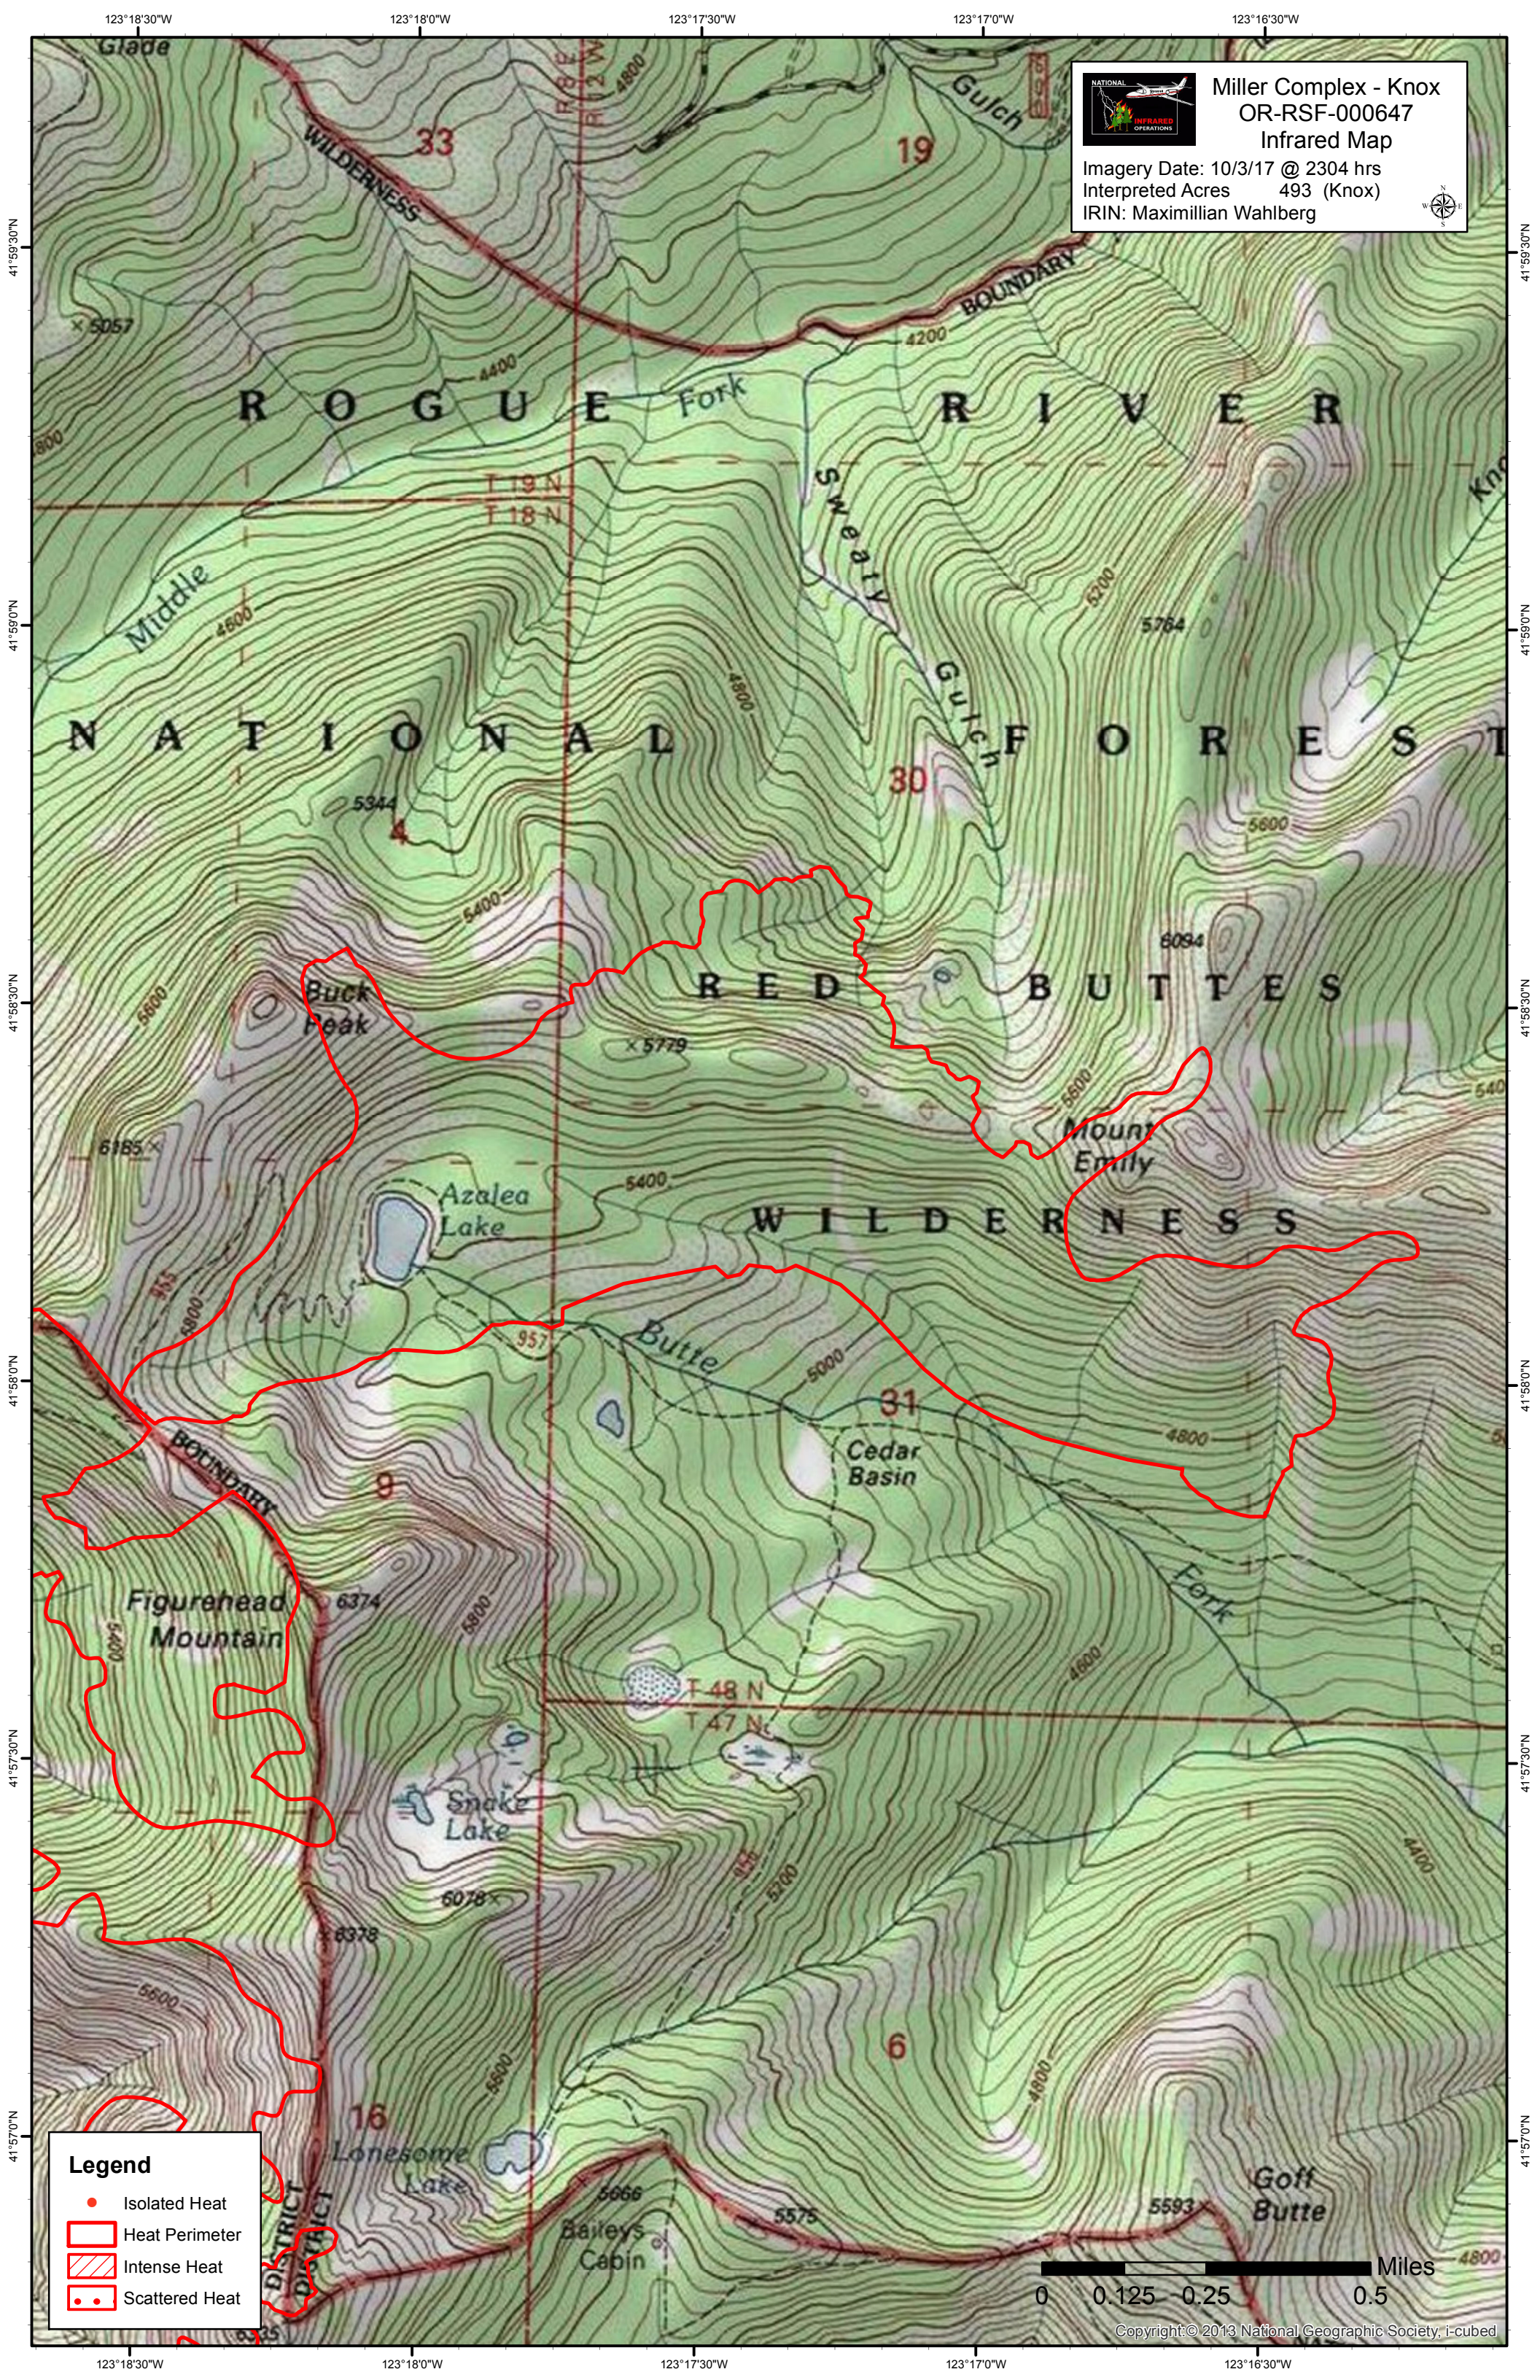

Miller Complex - Knox
OR-RSF-000647
Infrared Map
 Imagery Date: 10/3/17 @ 2304 hrs
 Interpreted Acres 493 (Knox)
 IRIN: Maximilian Wahlberg

Legend

- Isolated Heat
- Heat Perimeter
- Intense Heat
- Scattered Heat