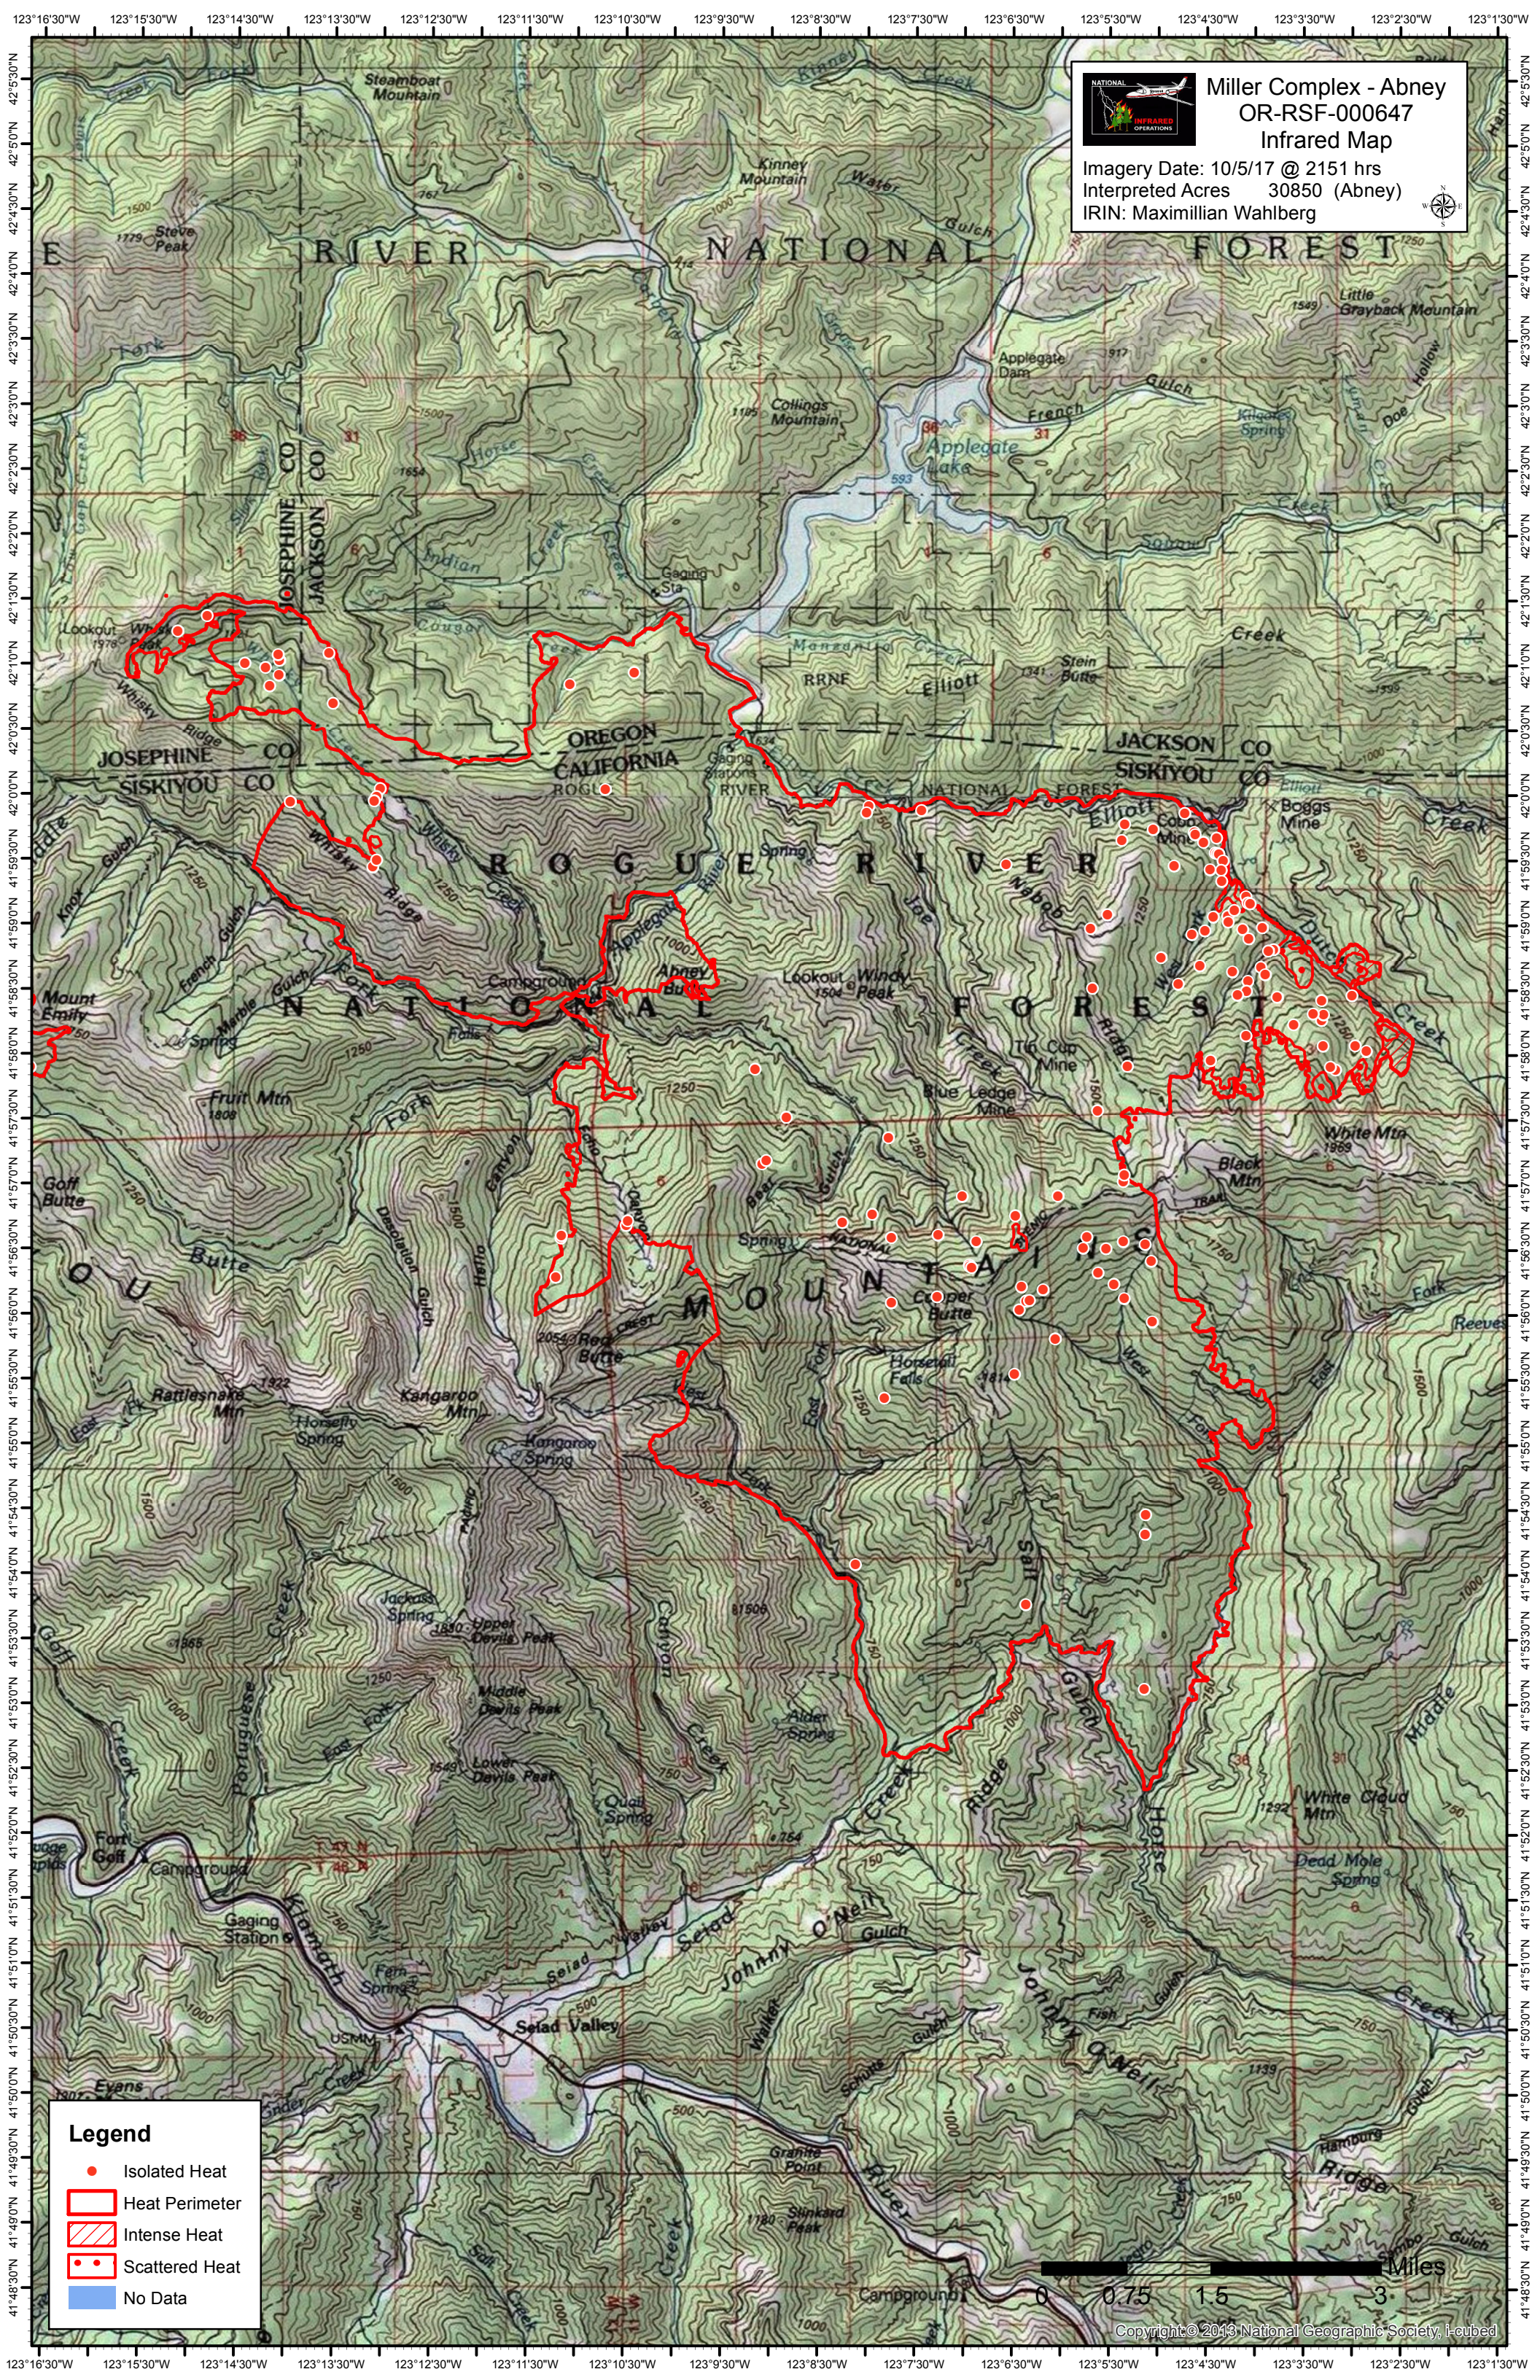

Miller Complex - Abney
OR-RSF-000647
Infrared Map

Imagery Date: 10/5/17 @ 2151 hrs
 Interpreted Acres 30850 (Abney)
 IRIN: Maximilian Wahlberg

Legend

- Isolated Heat
- Heat Perimeter
- Intense Heat
- Scattered Heat
- No Data