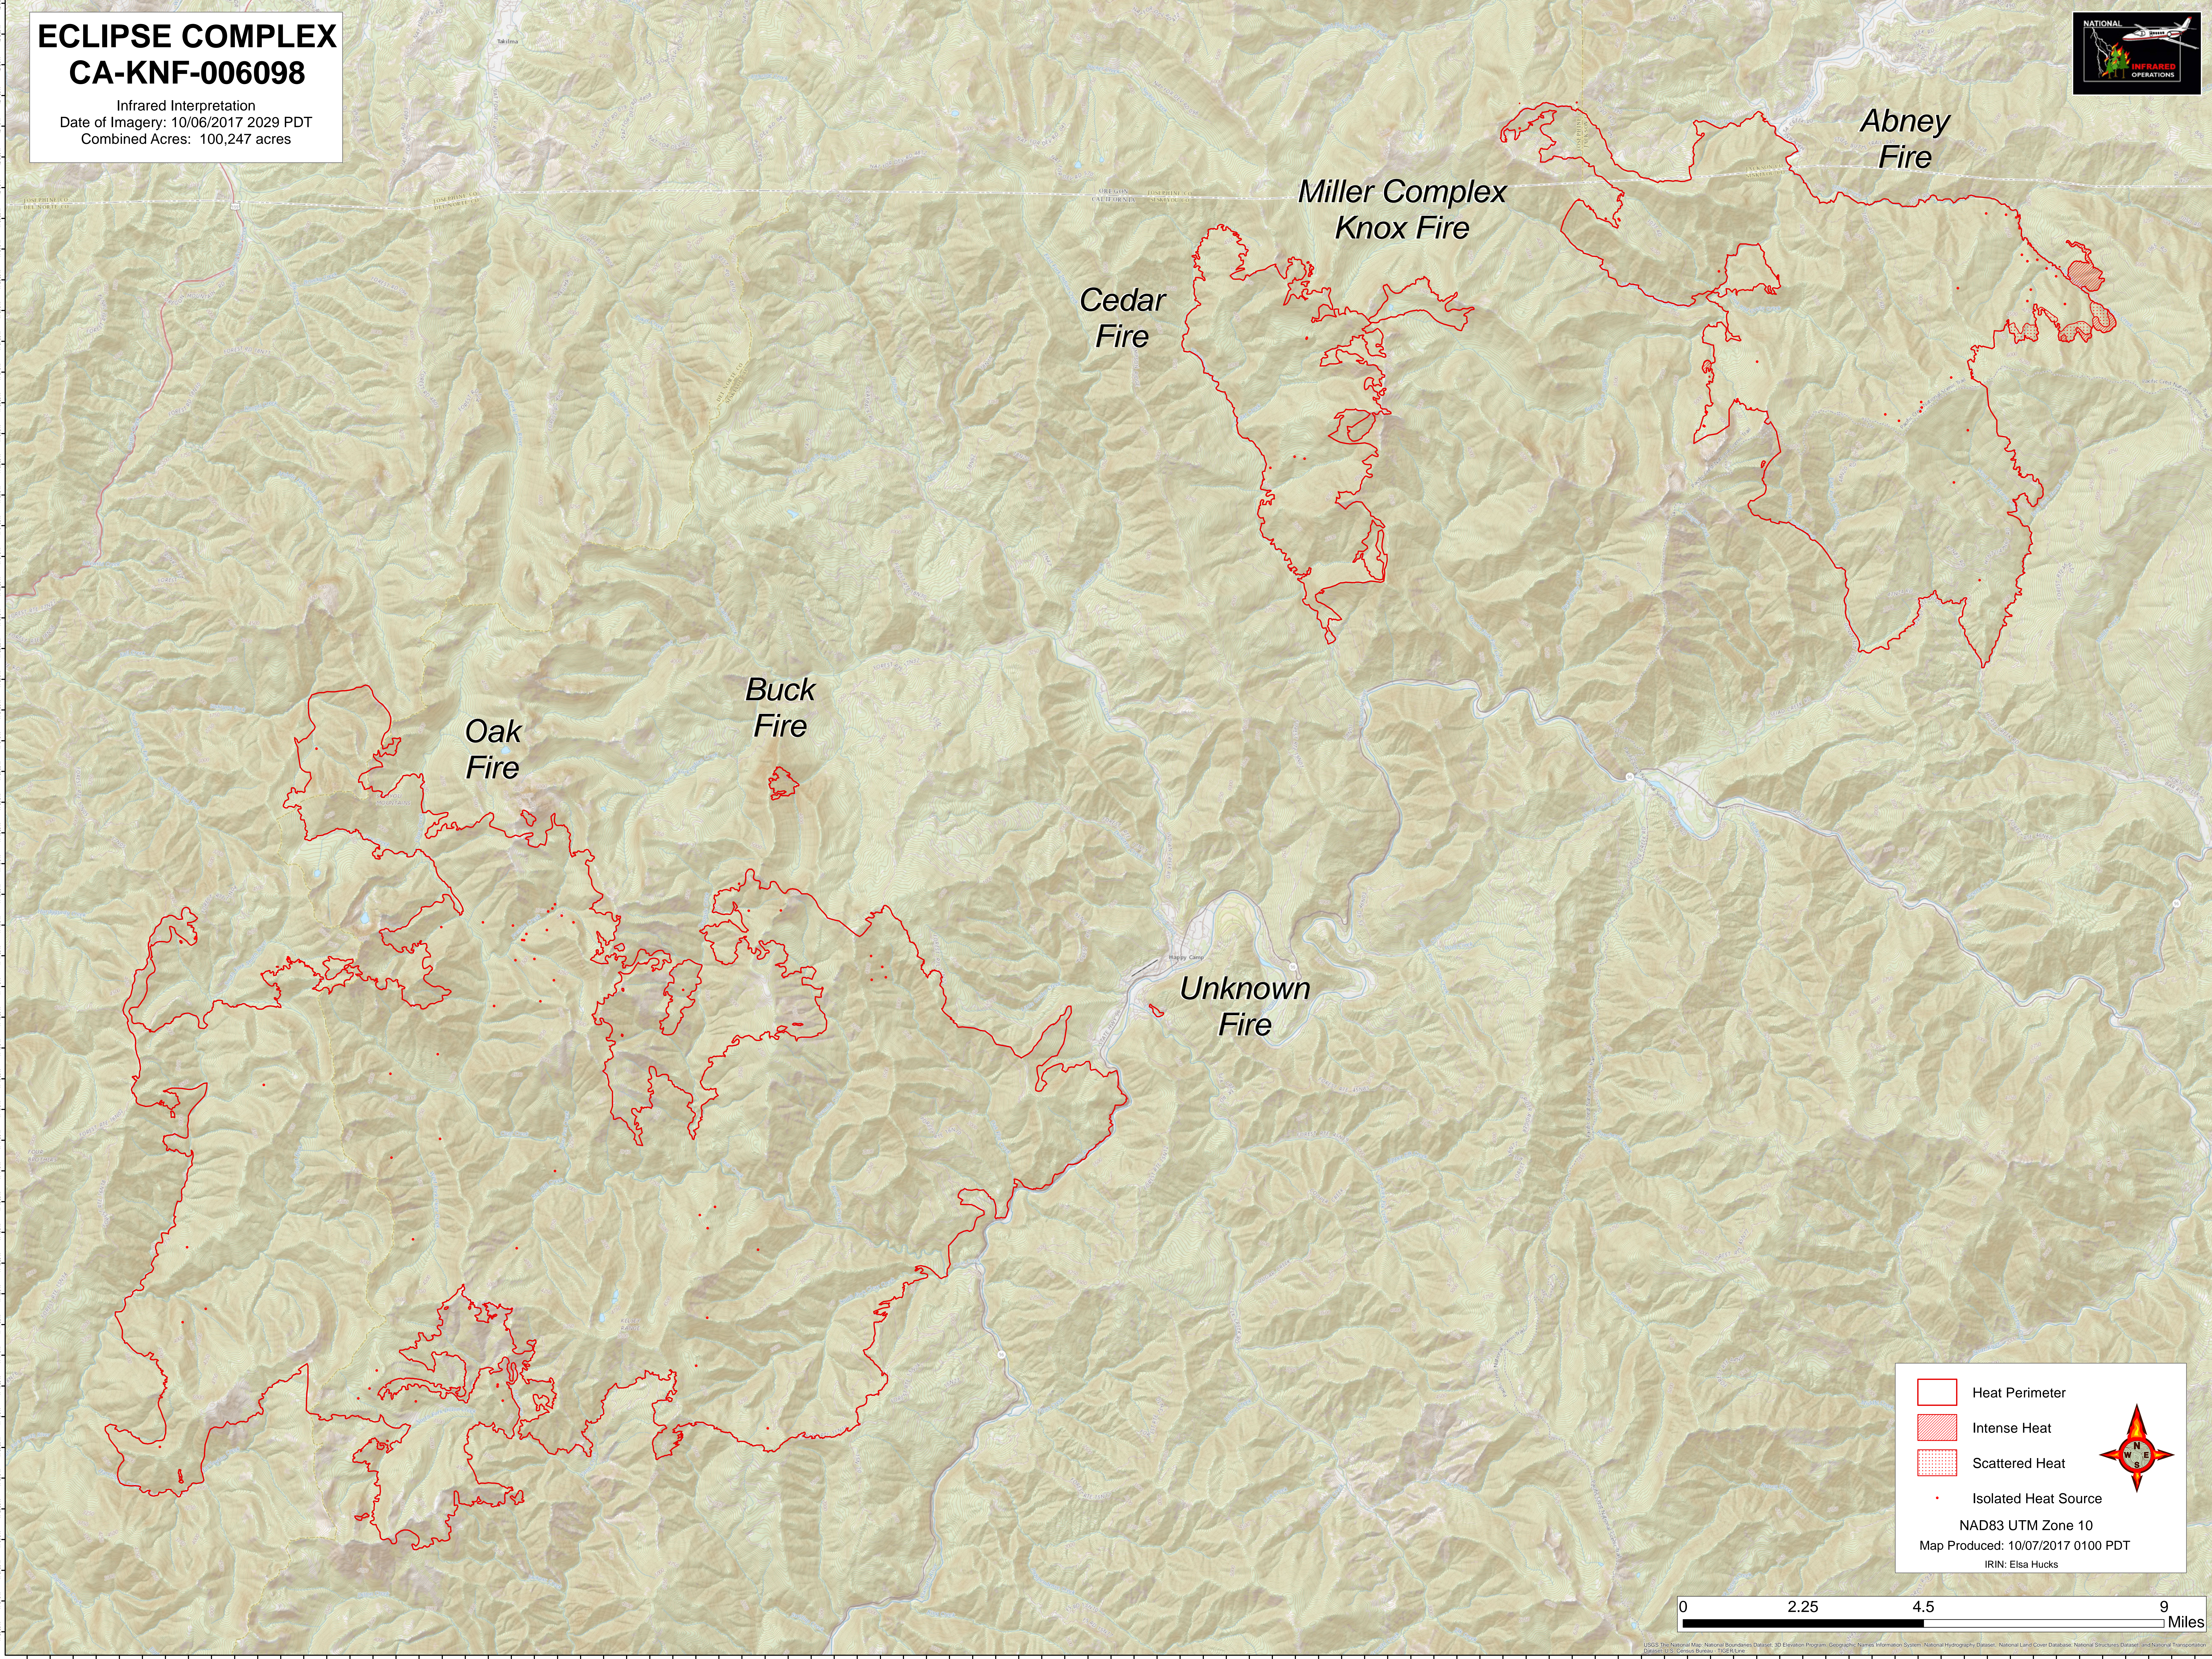

ECLIPSE COMPLEX CA-KNF-006098

Infrared Interpretation
Date of Imagery: 10/06/2017 2029 PDT
Combined Acres: 100,247 acres

Abney Fire

**Miller Complex
Knox Fire**

Cedar Fire

Oak Fire

Buck Fire

Unknown Fire

Heat Perimeter

Intense Heat

Scattered Heat

Isolated Heat Source

NAD83 UTM Zone 10
Map Produced: 10/07/2017 0100 PDT
IRIN: Elsa Hucks