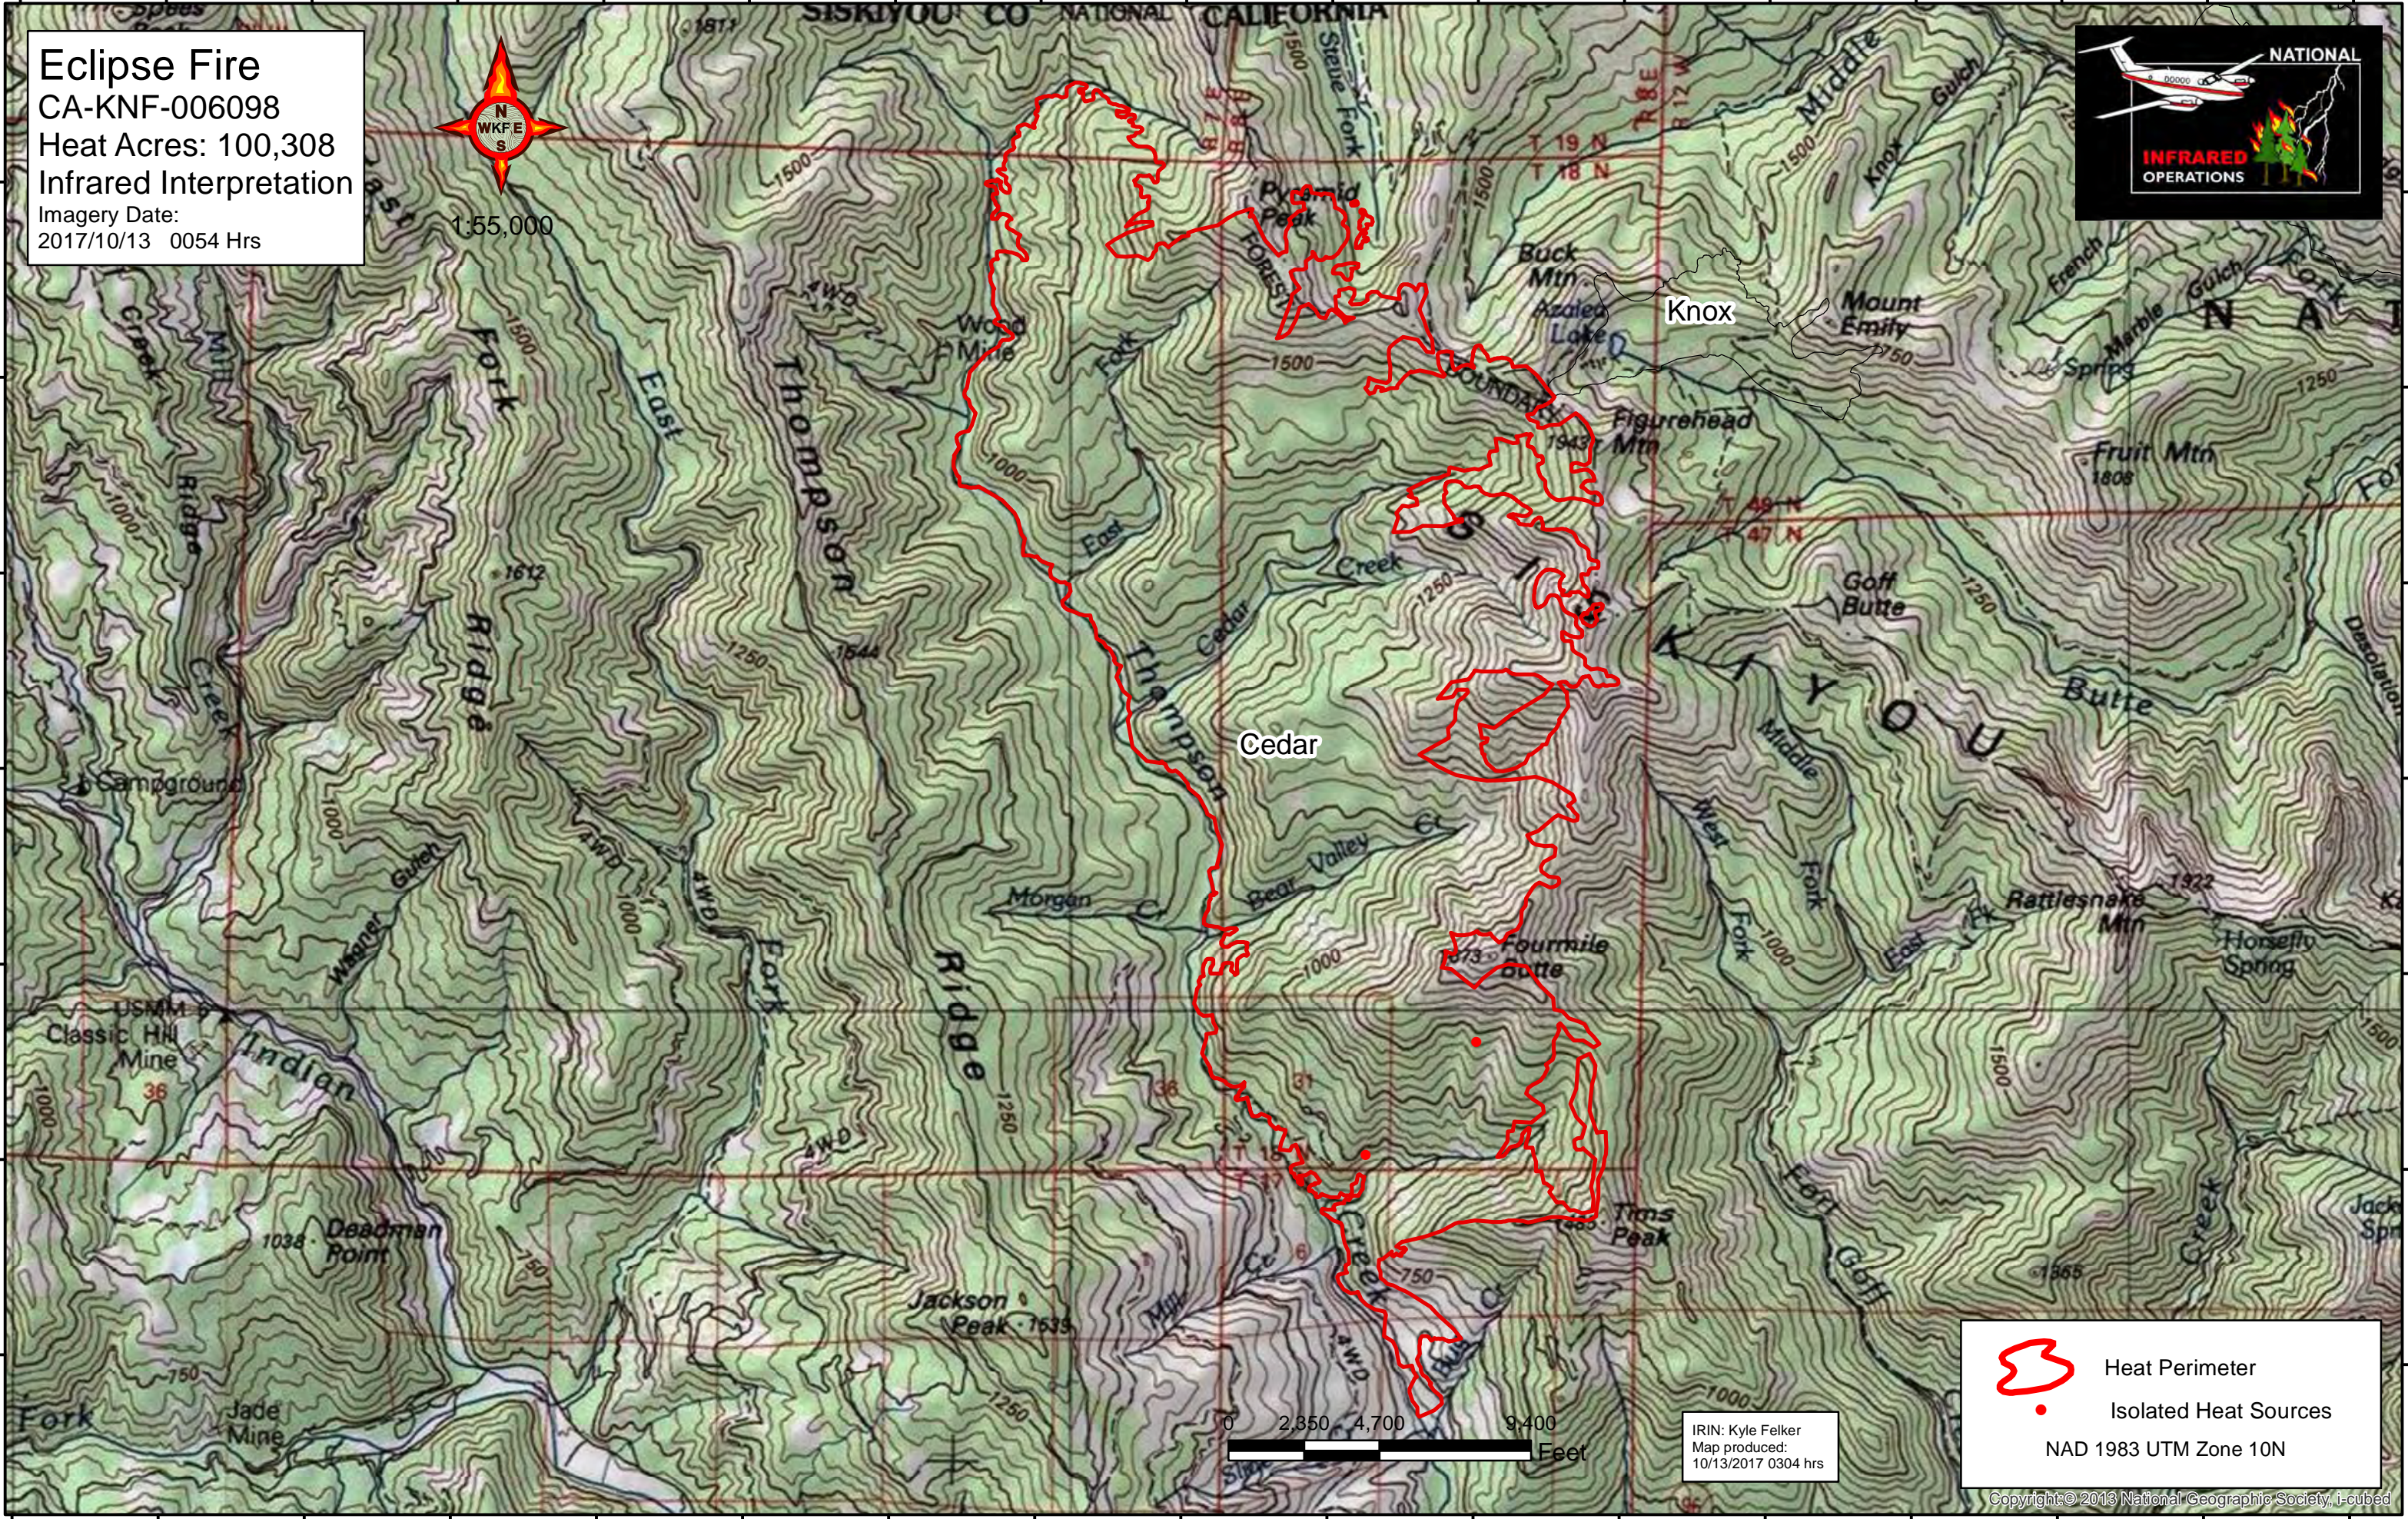

Eclipse Fire
CA-KNF-006098
Heat Acres: 100,308
Infrared Interpretation
Imagery Date:
2017/10/13 0054 Hrs

1:55,000

IRIN: Kyle Felker
Map produced:
10/13/2017 0304 hrs

 Heat Perimeter
 Isolated Heat Sources
NAD 1983 UTM Zone 10N