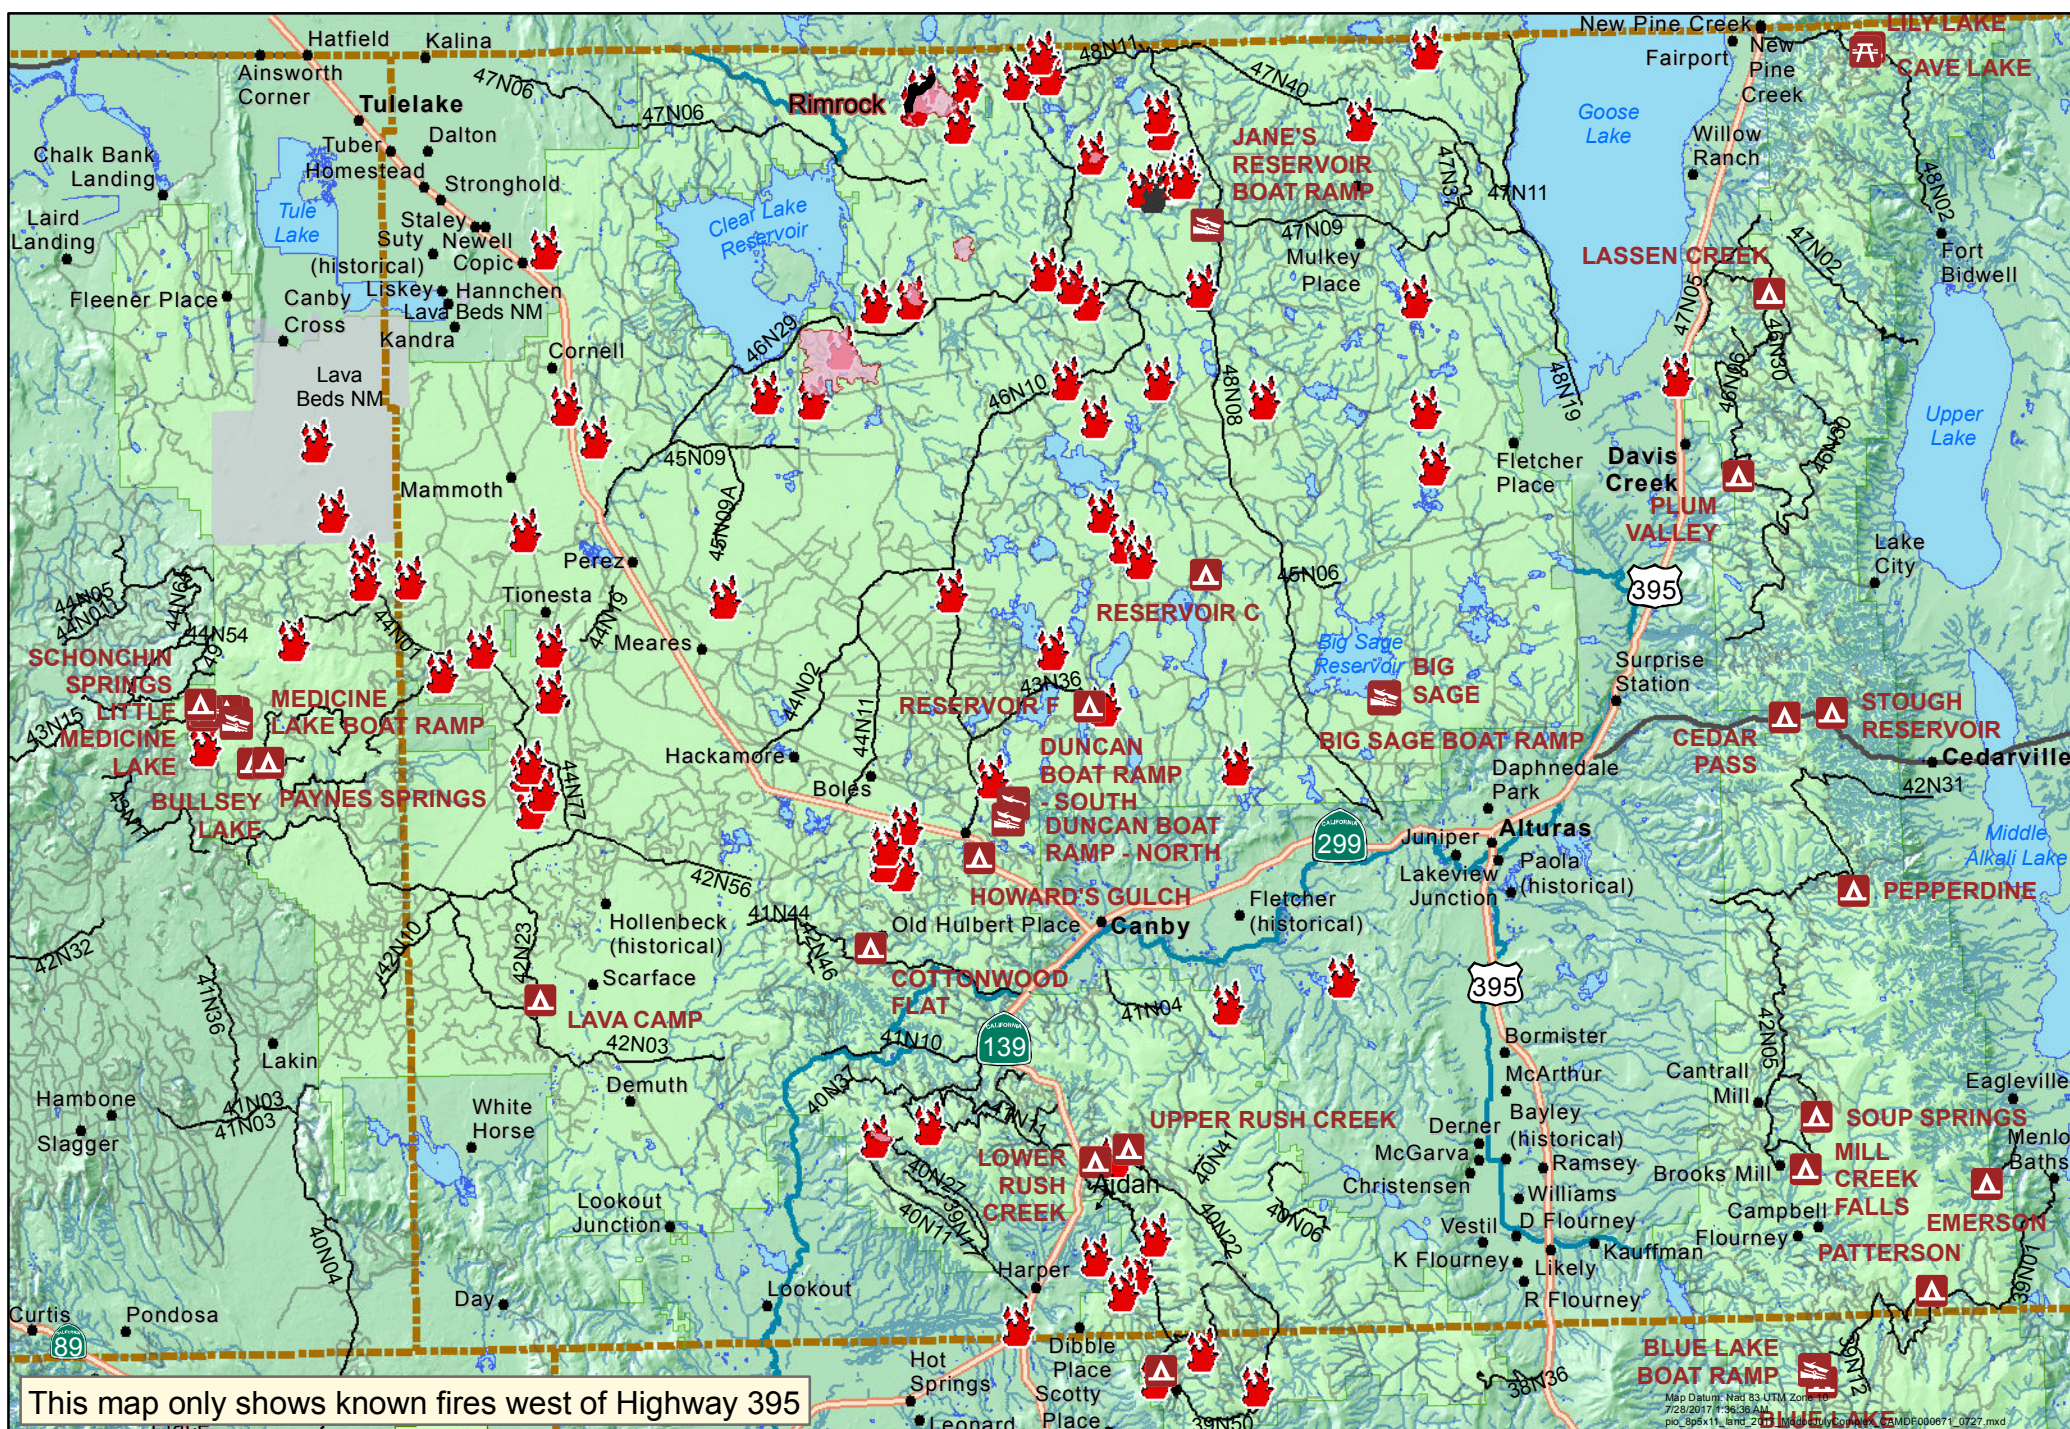

MODOC JULY COMPLEX CA-MDF-000671

PUBLIC INFORMATION MAP

JULY 28, 2017

6,580 ACRES

- Completed Line
- Fire Perimeter
- Modoc NF Boundary
- Declared Out Fire Location
- Active Fire Location

This map only shows known fires west of Highway 395

Map Datum: NAD 83 UTM Zone 10
 7/28/2017 11:36:38 AM
 po_596x11_land_2017_0727.mxd