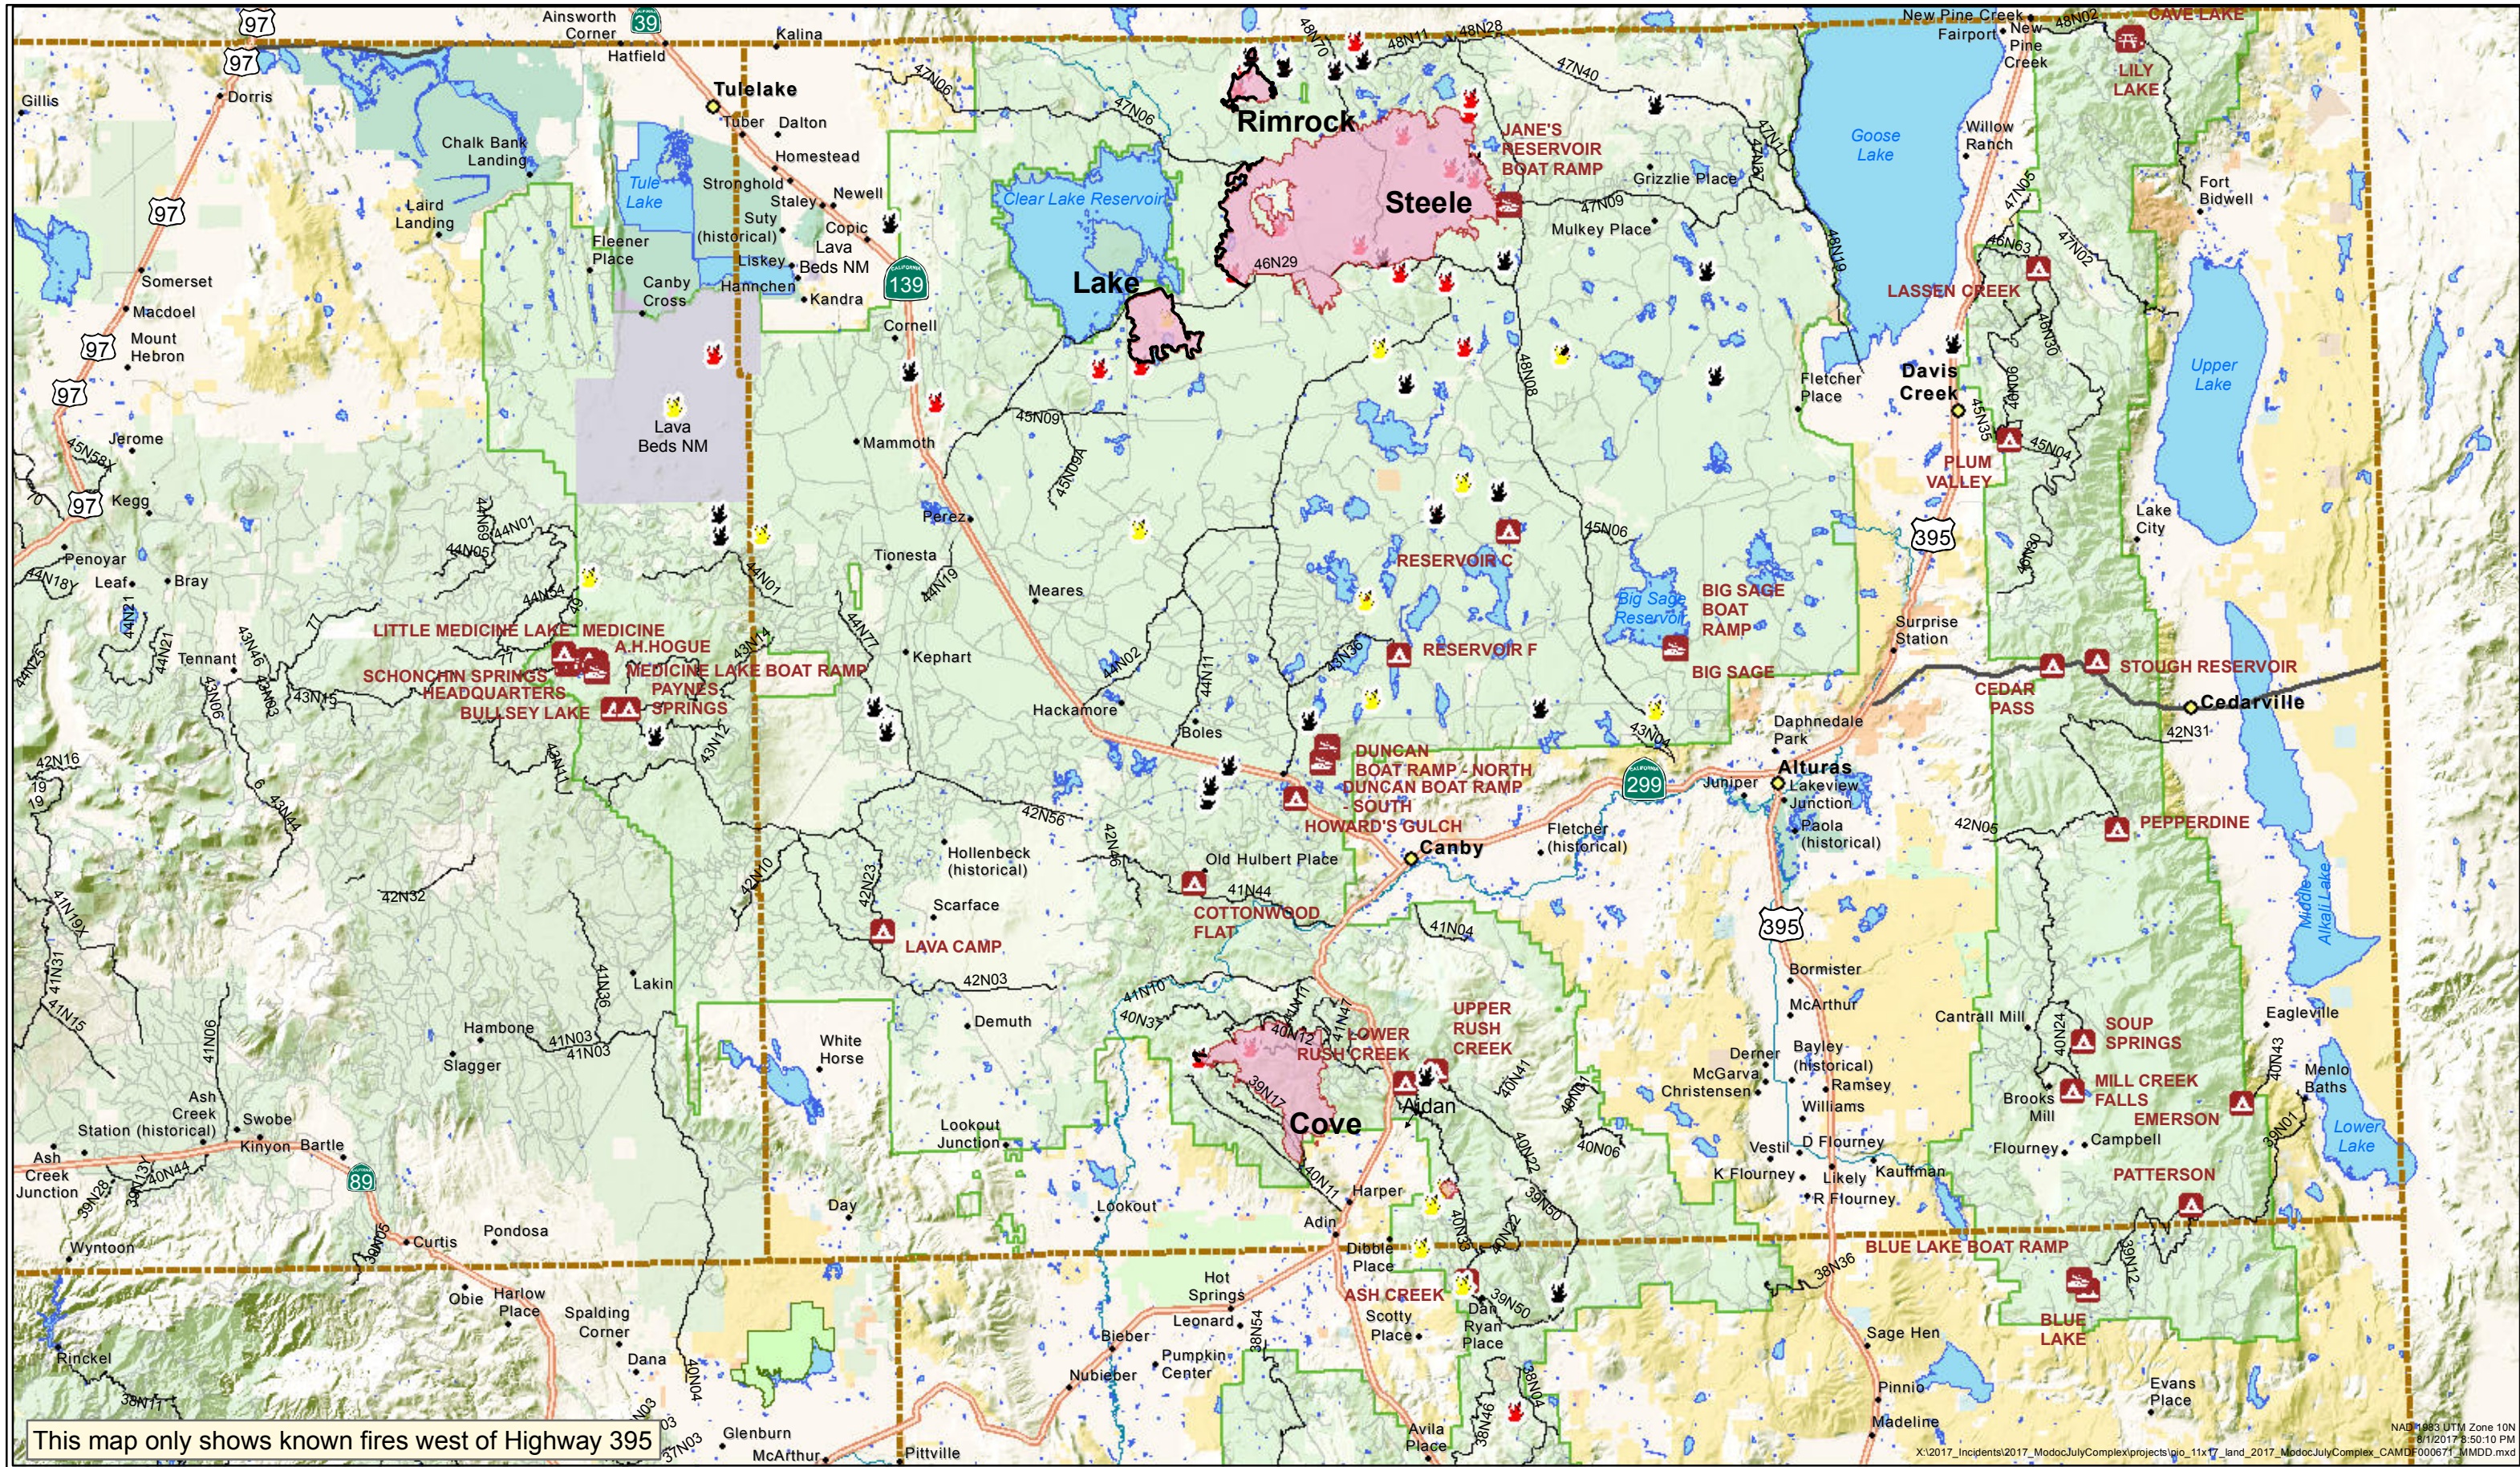

MODOC JULY COMPLEX CA-MDF-000671

PUBLIC INFORMATION MAP

AUGUST 2, 2017

- Active Fires
- Contained Fires
- Out
- Completed Line
- Wildfire Daily Fire Perimeter

This map only shows known fires west of Highway 395