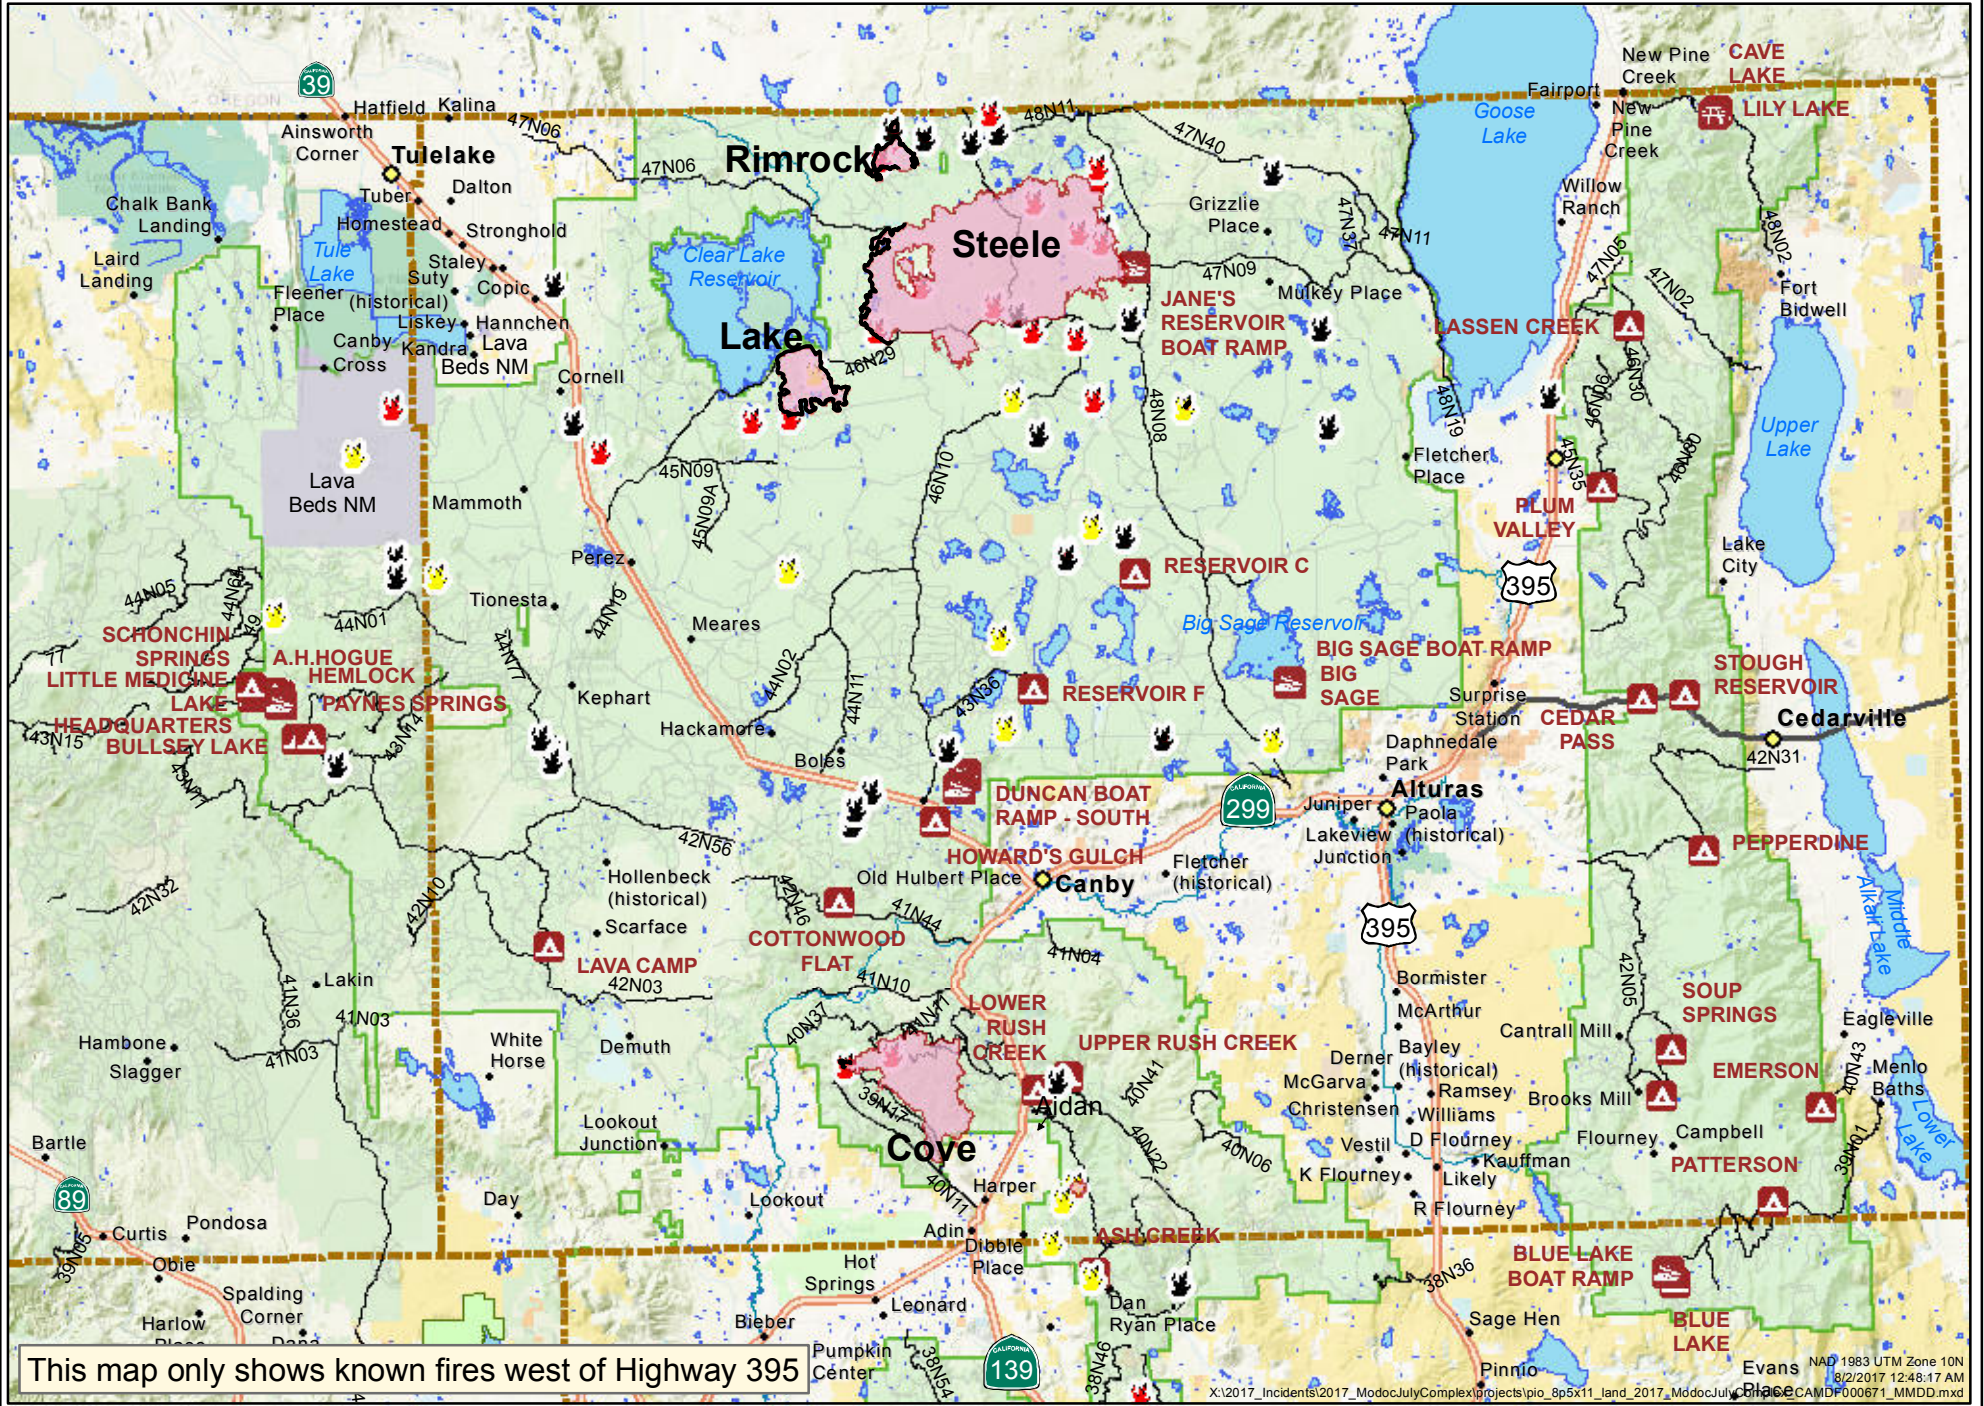

MODOC JULY COMPLEX CA-MDF-000671
PUBLIC INFORMATION MAP
AUGUST 2, 2017

- Active Fires
- Contained Fires
- Out
- Completed Line
- Wildfire Daily Fire Perimeter

0 2 1/2 5 10

Miles

This map only shows known fires west of Highway 395