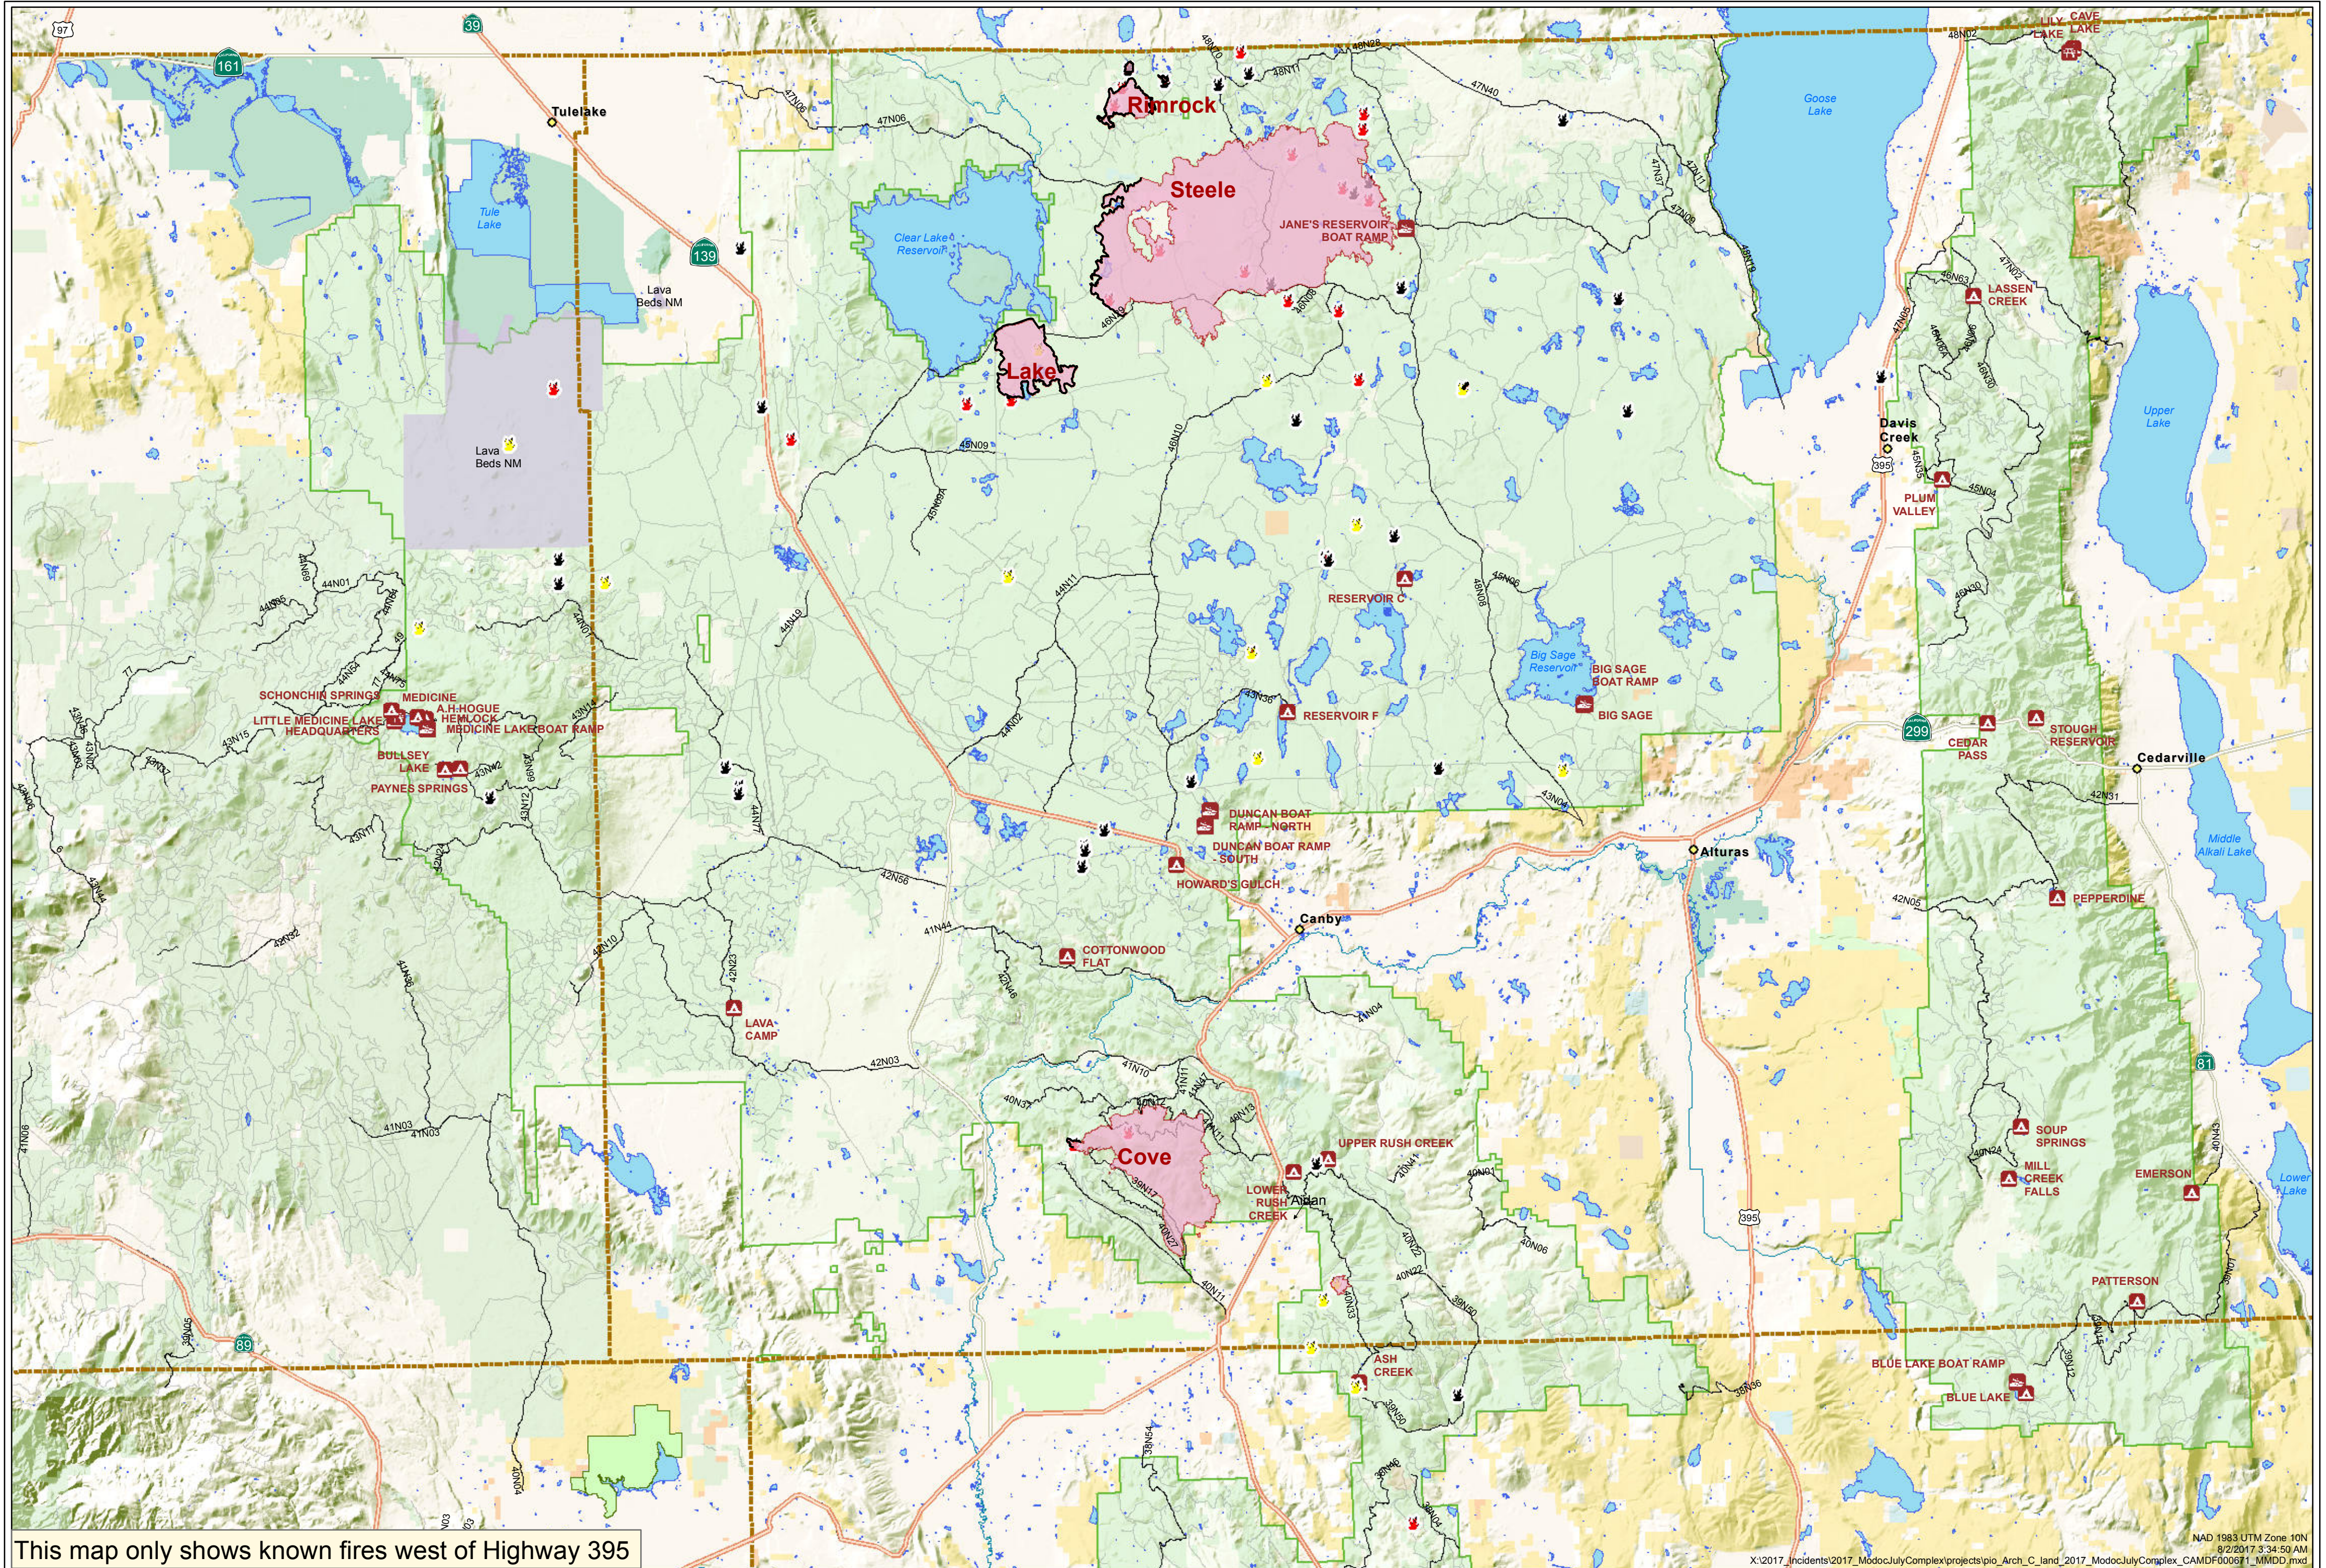

**MODOC JULY COMPLEX CA-MDF-000671**  
**PUBLIC INFORMATION MAP**  
**AUGUST 2, 2017**

- Active Fires
- Contained Fires
- Out
- Completed Line
- Wildfire Daily Fire Perimeter

This map only shows known fires west of Highway 395