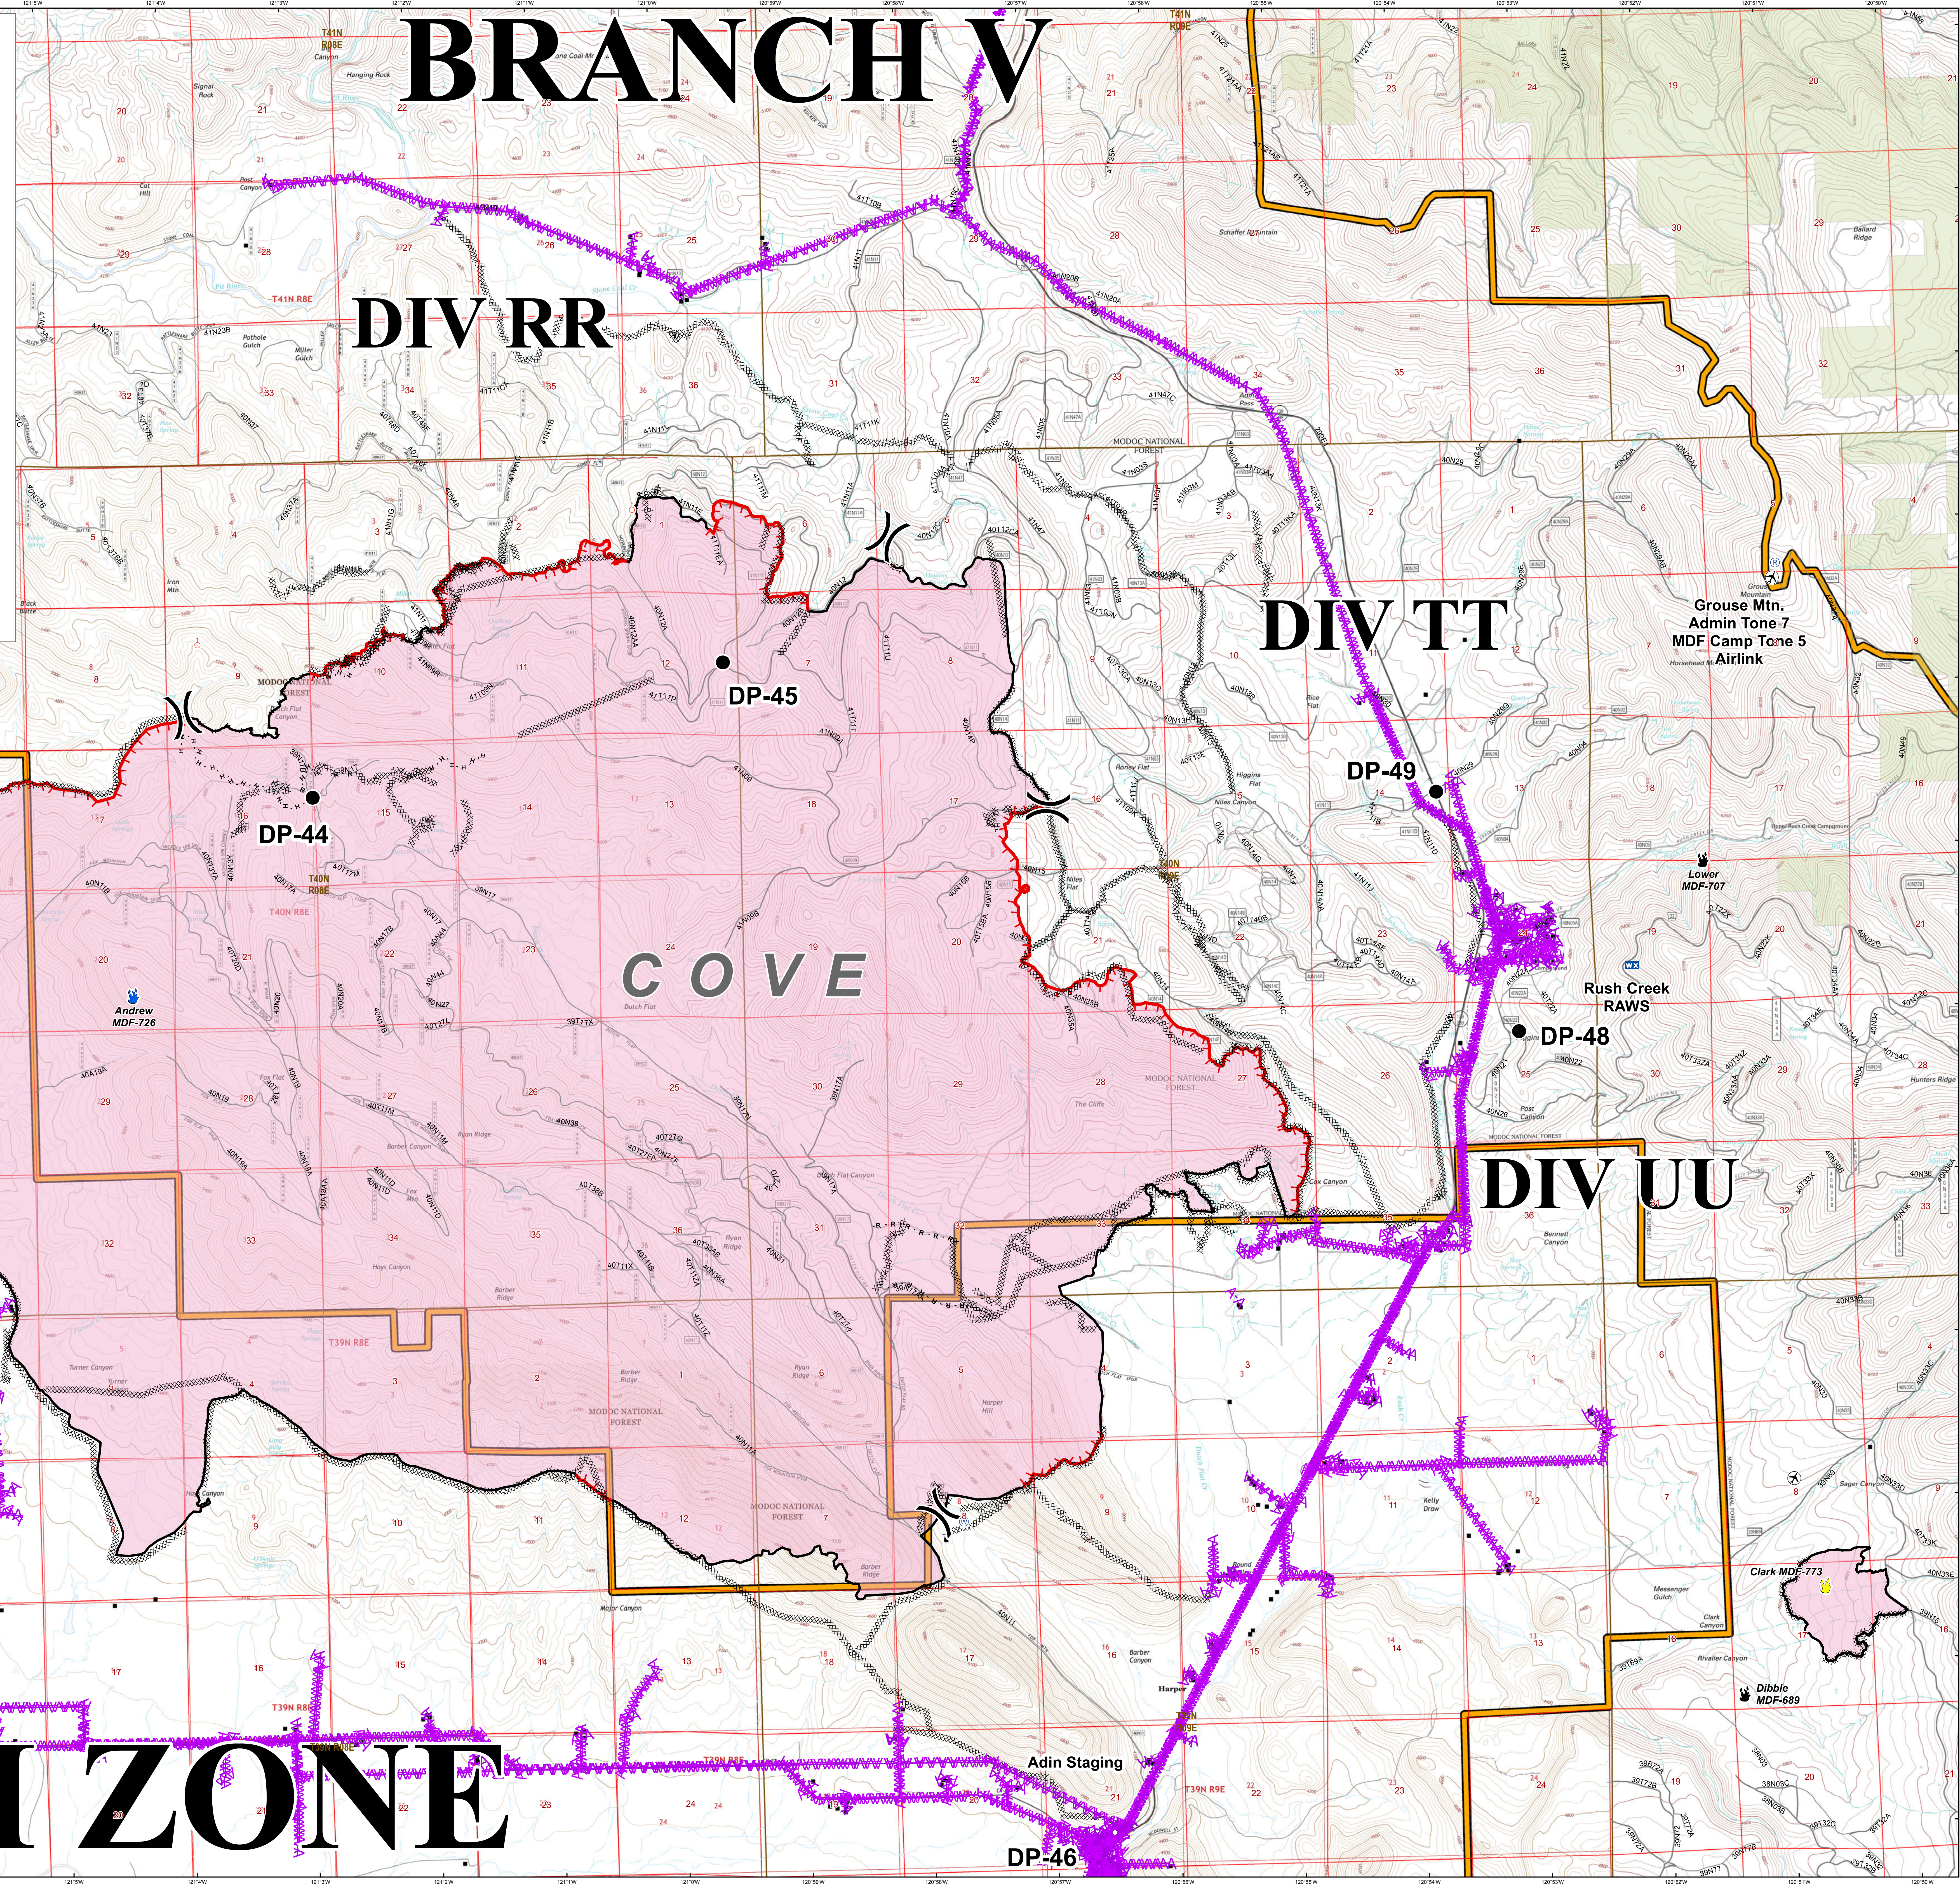

MODOC JULY COMPLEX CA-MDF-000671

COVE FIRE AUGUST 5, 2017

- DROP POINT
- ☒ MOBILE WEATHER UNIT
- Ⓜ REPEATER
- Ⓢ SPOT FIRE
- Ⓜ STAGING AREA
- Ⓜ WATER SOURCE
-) DIVISION BREAK
- UNCONTROLLED FIRE EDGE
- COMPLETED LINE
- Ⓜ COMPLETED DOZER LINE
- Ⓜ COMPLETED HAND LINE
- Ⓜ ROAD AS COMPLETED LINE
- STRUCTURES
- TRANSMISSION SUBSTATION
- Ⓜ INTERCEPT POINTS
- TRANSMISSION LINES
- SELECTED PARCEL OWNERSHIP
SIERRA, PACIFIC INDUSTRIES
- 🔥 IGNITION STATUS
 - 🔥 CONTAINED
 - 🔥 OUT
 - 🔥 UNABLE TO LOCATE

BRANCH V

DIV RR

DIV TT

DIV UU

DIV PP

COVE

SOUTH ZONE

Grouse Mtn.
Admin Tone 7
MDF Camp Tone 5
Airlink

Lower
MDF-707

Rush Creek
RAWS

Clark MDF-773

Dibble
MDF-689

Adin Staging

DP-46