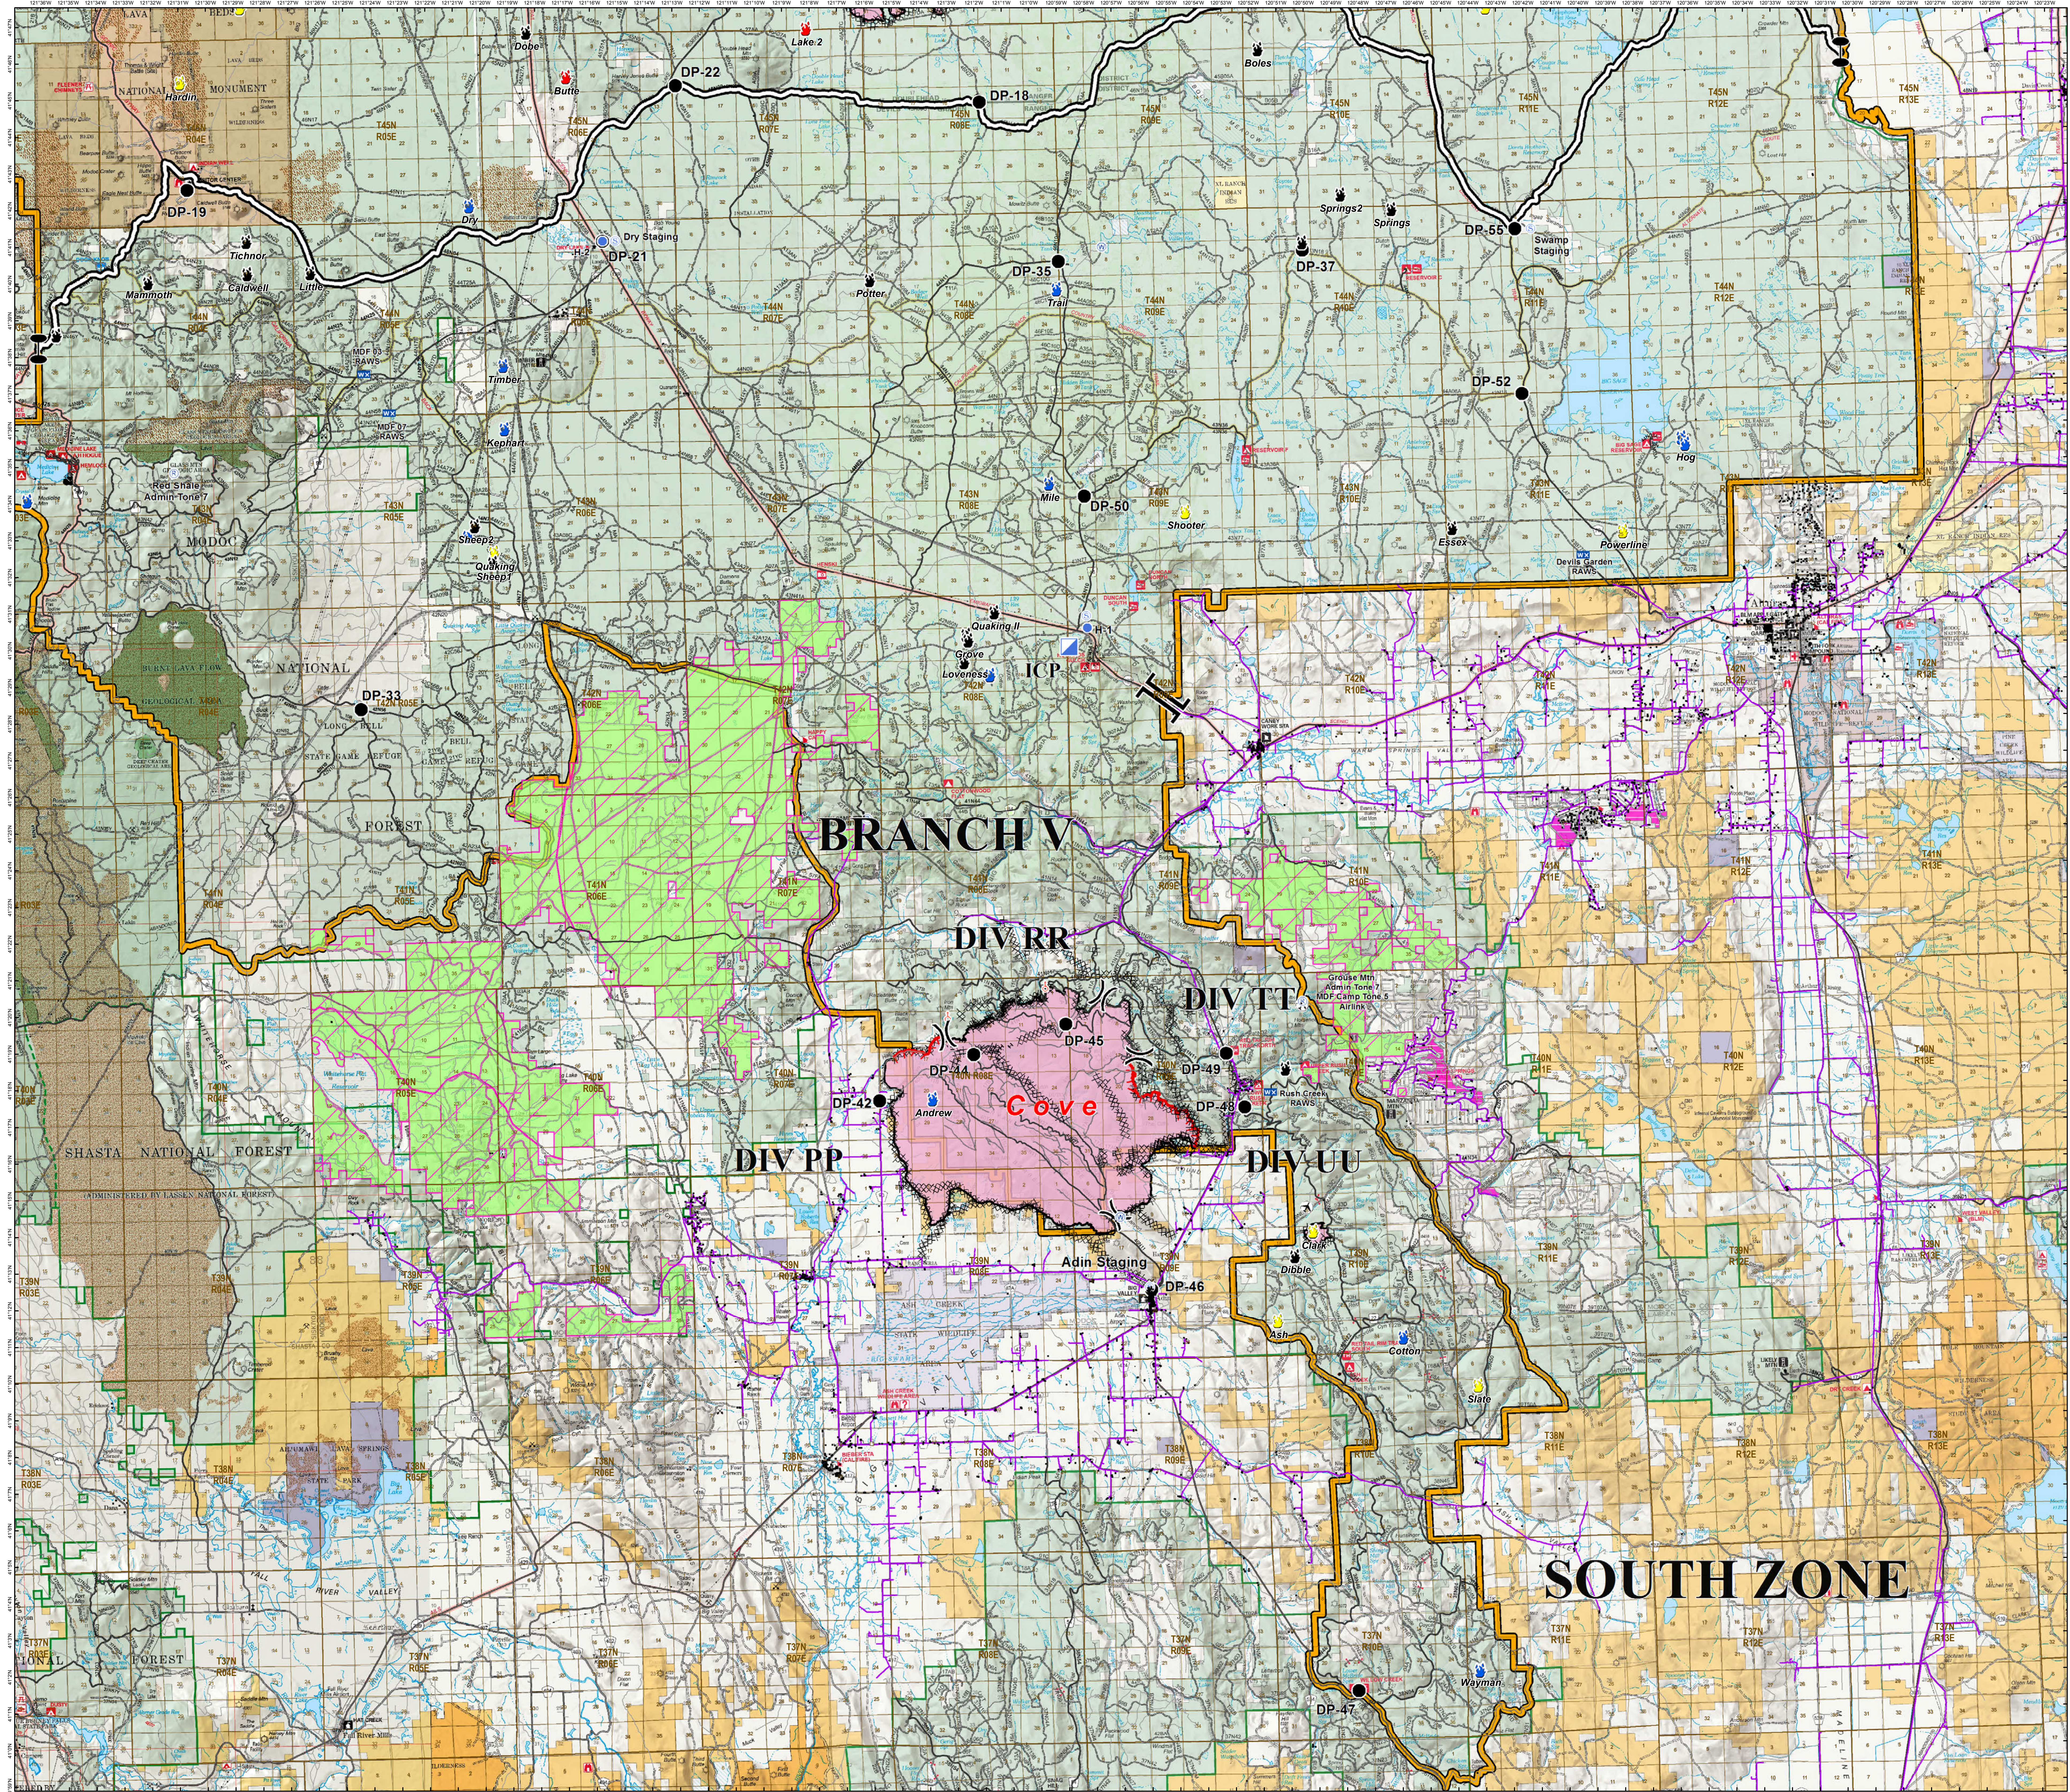

MODOC
JULY COMPLEX
CA-MDF-000671

BRIEFING MAP
SOUTH ZONE
AUGUST 6, 2017

- DROP POINT
- INCIDENT COMMAND POST
- ⊕ HELIBASE
- HELISPOT
- ⊞ MOBILE WEATHER UNIT
- ⊞ REPEATER
- ⊞ SPOT FIRE
- ⊞ STAGING AREA
- ⊞ WATER SOURCE
-) DIVISION BREAK
- || BRANCH BREAK
- ⊞ ZONE BREAK
- ⊞ INTERCEPT POINTS
- SUBSTATION
- UNCONTROLLED FIRE EDGE
- COMPLETED LINE
- ⊞ COMPLETED DOZER LINE
- COMPLETED HAND LINE
- ROAD AS COMPLETED LINE
- FIRE PERIMETER
- INITIAL ATTACK AREA
- TRANSMISSION LINES
- STRUCTURES
- ZONE BOUNDARY
- Cal Pines
- Sierra, Pacific Industries
- IGNITION STATUS
 - ACTIVE
 - CONTAINED
 - OUT
 - UNABLE TO LOCATE

SOUTH ZONE

MOBILE MAP

0 2 4 6 8
Miles