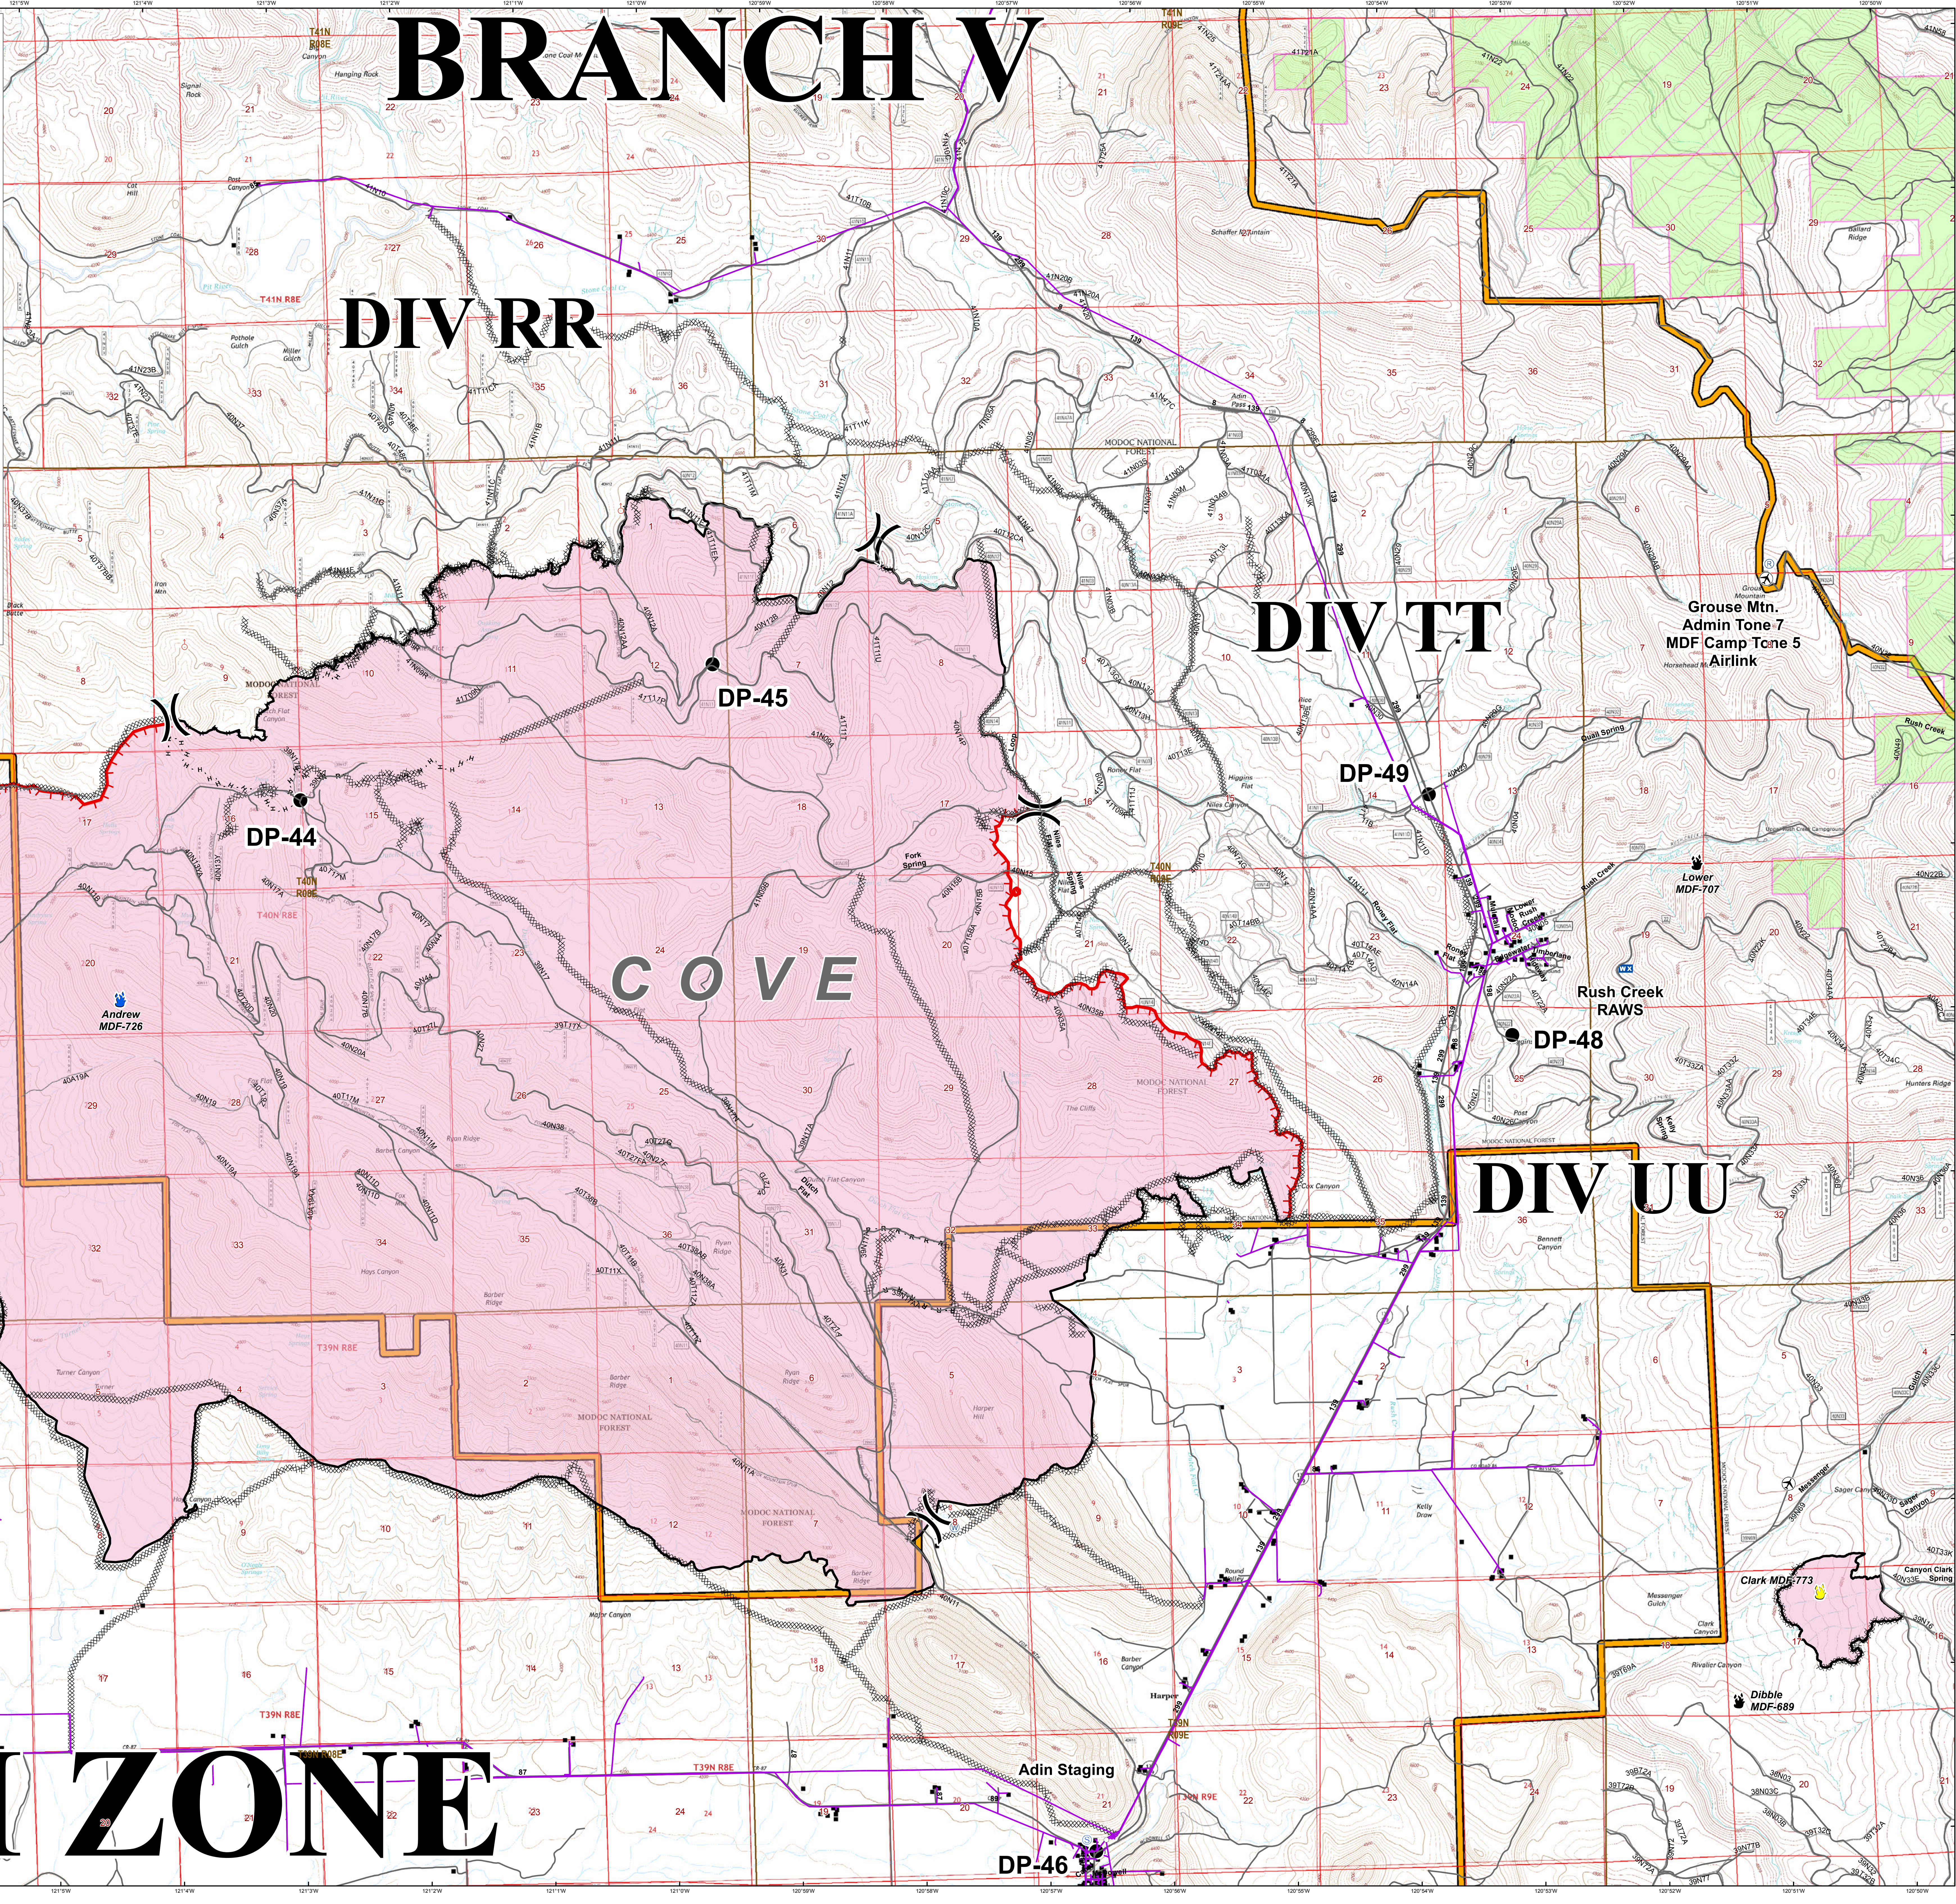

**MODOC JULY COMPLEX
CA-MDF-000671
COVE FIRE
AUGUST 6, 2017**

- DROP POINT
- ☒ MOBILE WEATHER UNIT
- Ⓡ REPEATER
- ⦿ SPOT FIRE
- Ⓢ STAGING AREA
- Ⓜ WATER SOURCE
-) DIVISION BREAK
- UNCONTROLLED FIRE EDGE
- COMPLETED LINE
- ⋯ COMPLETED DOZER LINE
- COMPLETED HAND LINE
- ROAD AS COMPLETED LINE
- STRUCTURES
- TRANSMISSION SUBSTATION
- ⊗ INTERCEPT POINTS
- TRANSMISSION LINES
- SELECTED PARCEL OWNERSHIP
- SIERRA, PACIFIC INDUSTRIES
- 🔥 IGNITION STATUS
 - 🔥 CONTAINED
 - 🔥 OUT
 - 🔥 UNABLE TO LOCATE

Scale: 0, 1/2, 1, 1 1/2 Miles

US Forest Service Logo

QR Code: Cove Fire

QR Code: Steeple Fire

BRANCH V

DIV RR

DIV TT

DIV UU

DIV PP

COVE

SOUTH ZONE

Grouse Mtn.
Admin Tone 7
MDF Camp Tone 5
Airlink

Lower
MDF-707

Rush Creek
RAWS

Andrew
MDF-726

Adin Staging