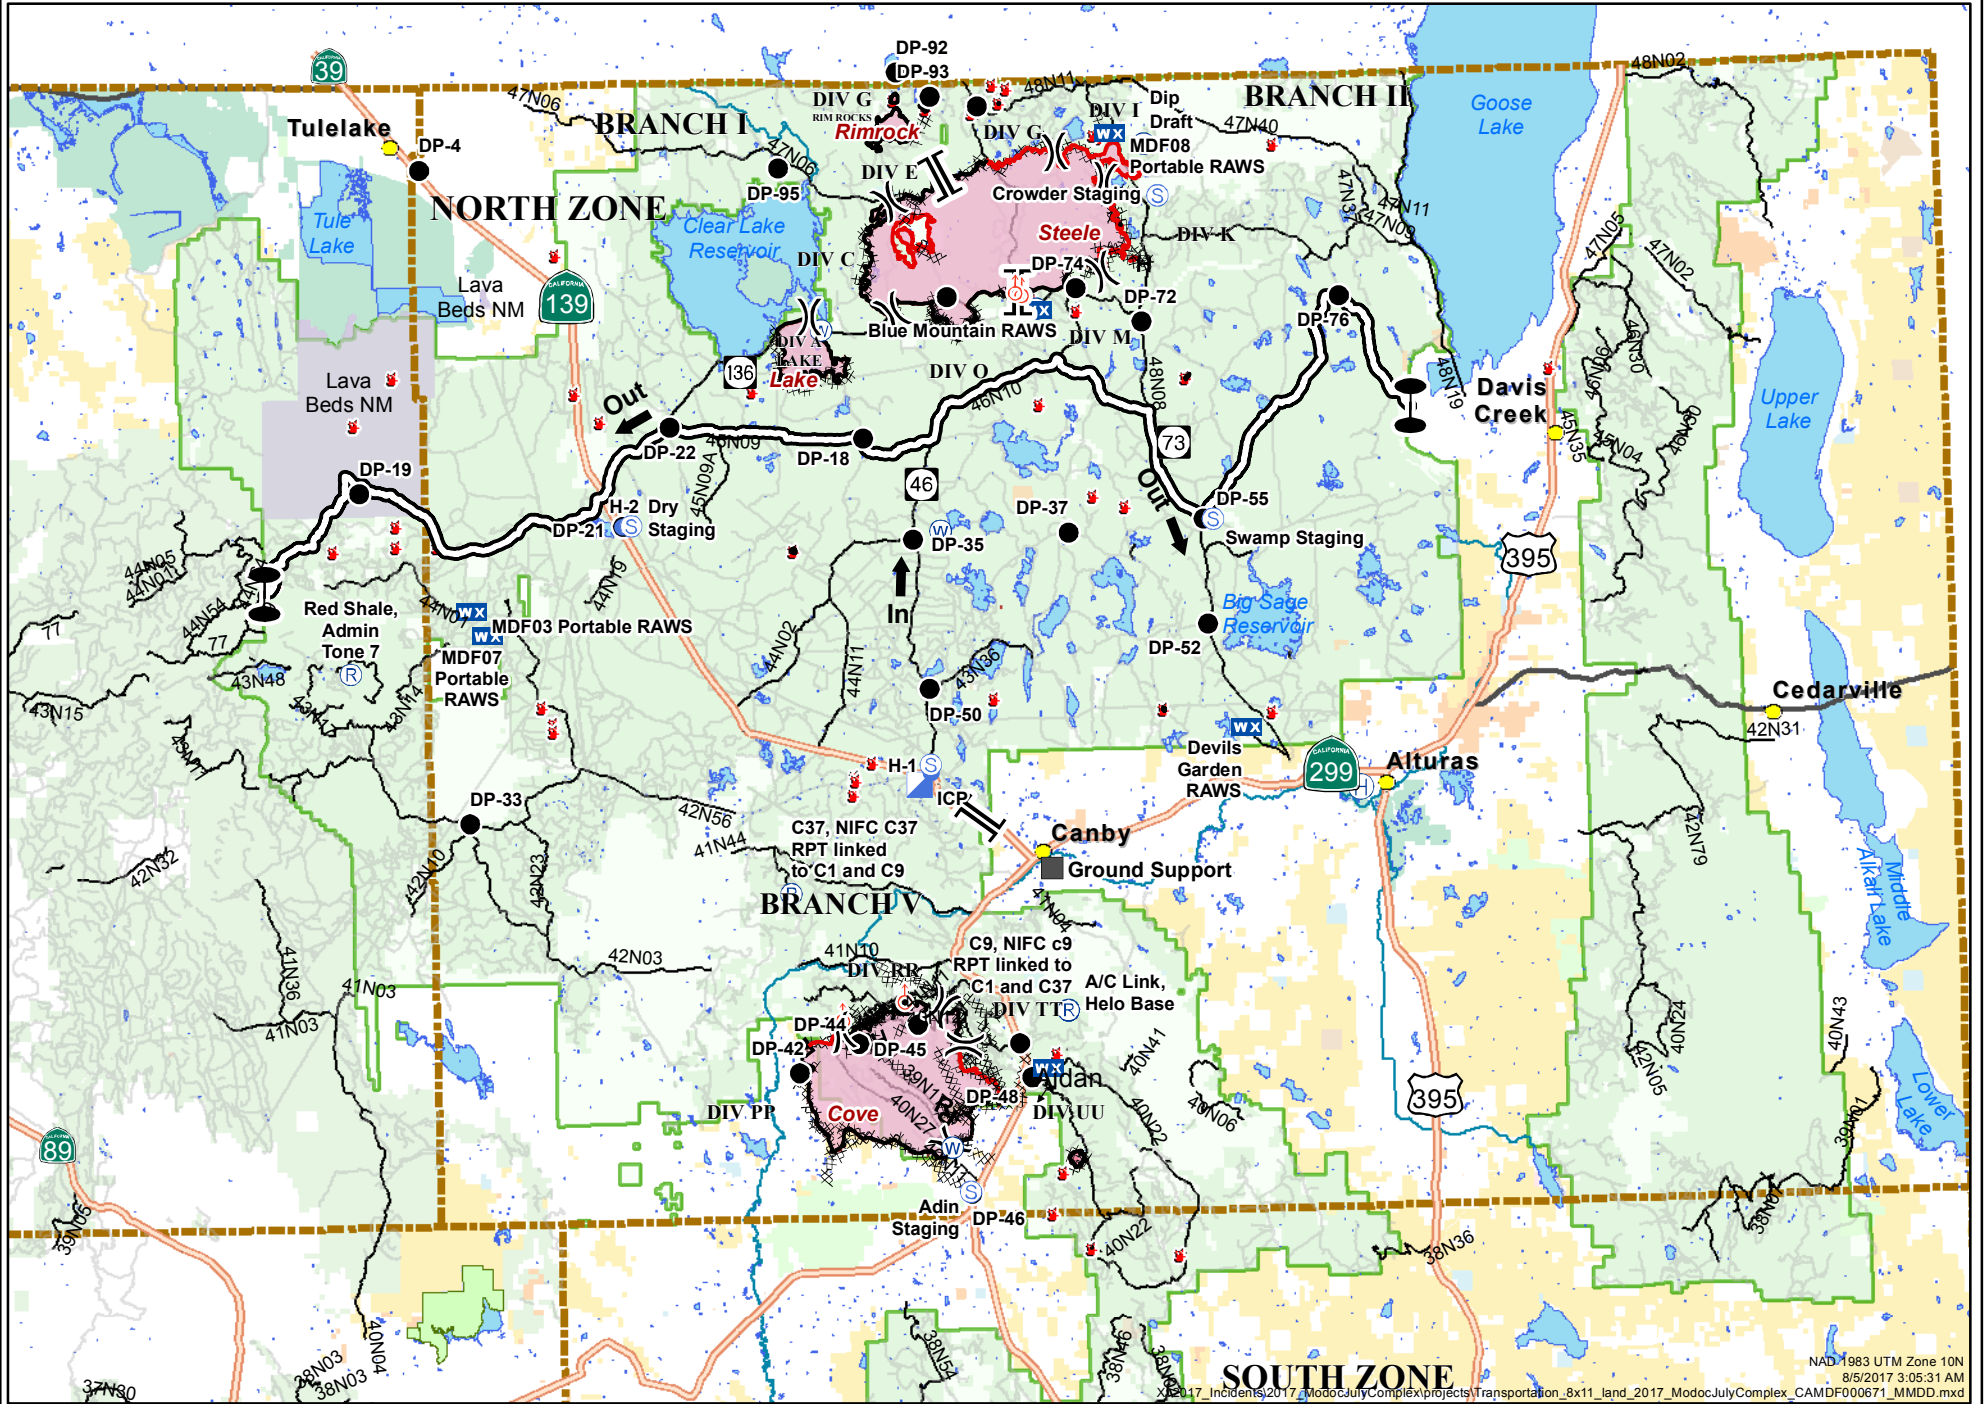

MODOC JULY COMPLEX CA-MDF-000671
TRANSPORTATION MAP
AUGUST 6, 2017

0 2½ 5 10

Miles

NAD 1983 UTM Zone 10N

8/5/2017 3:05:31 AM