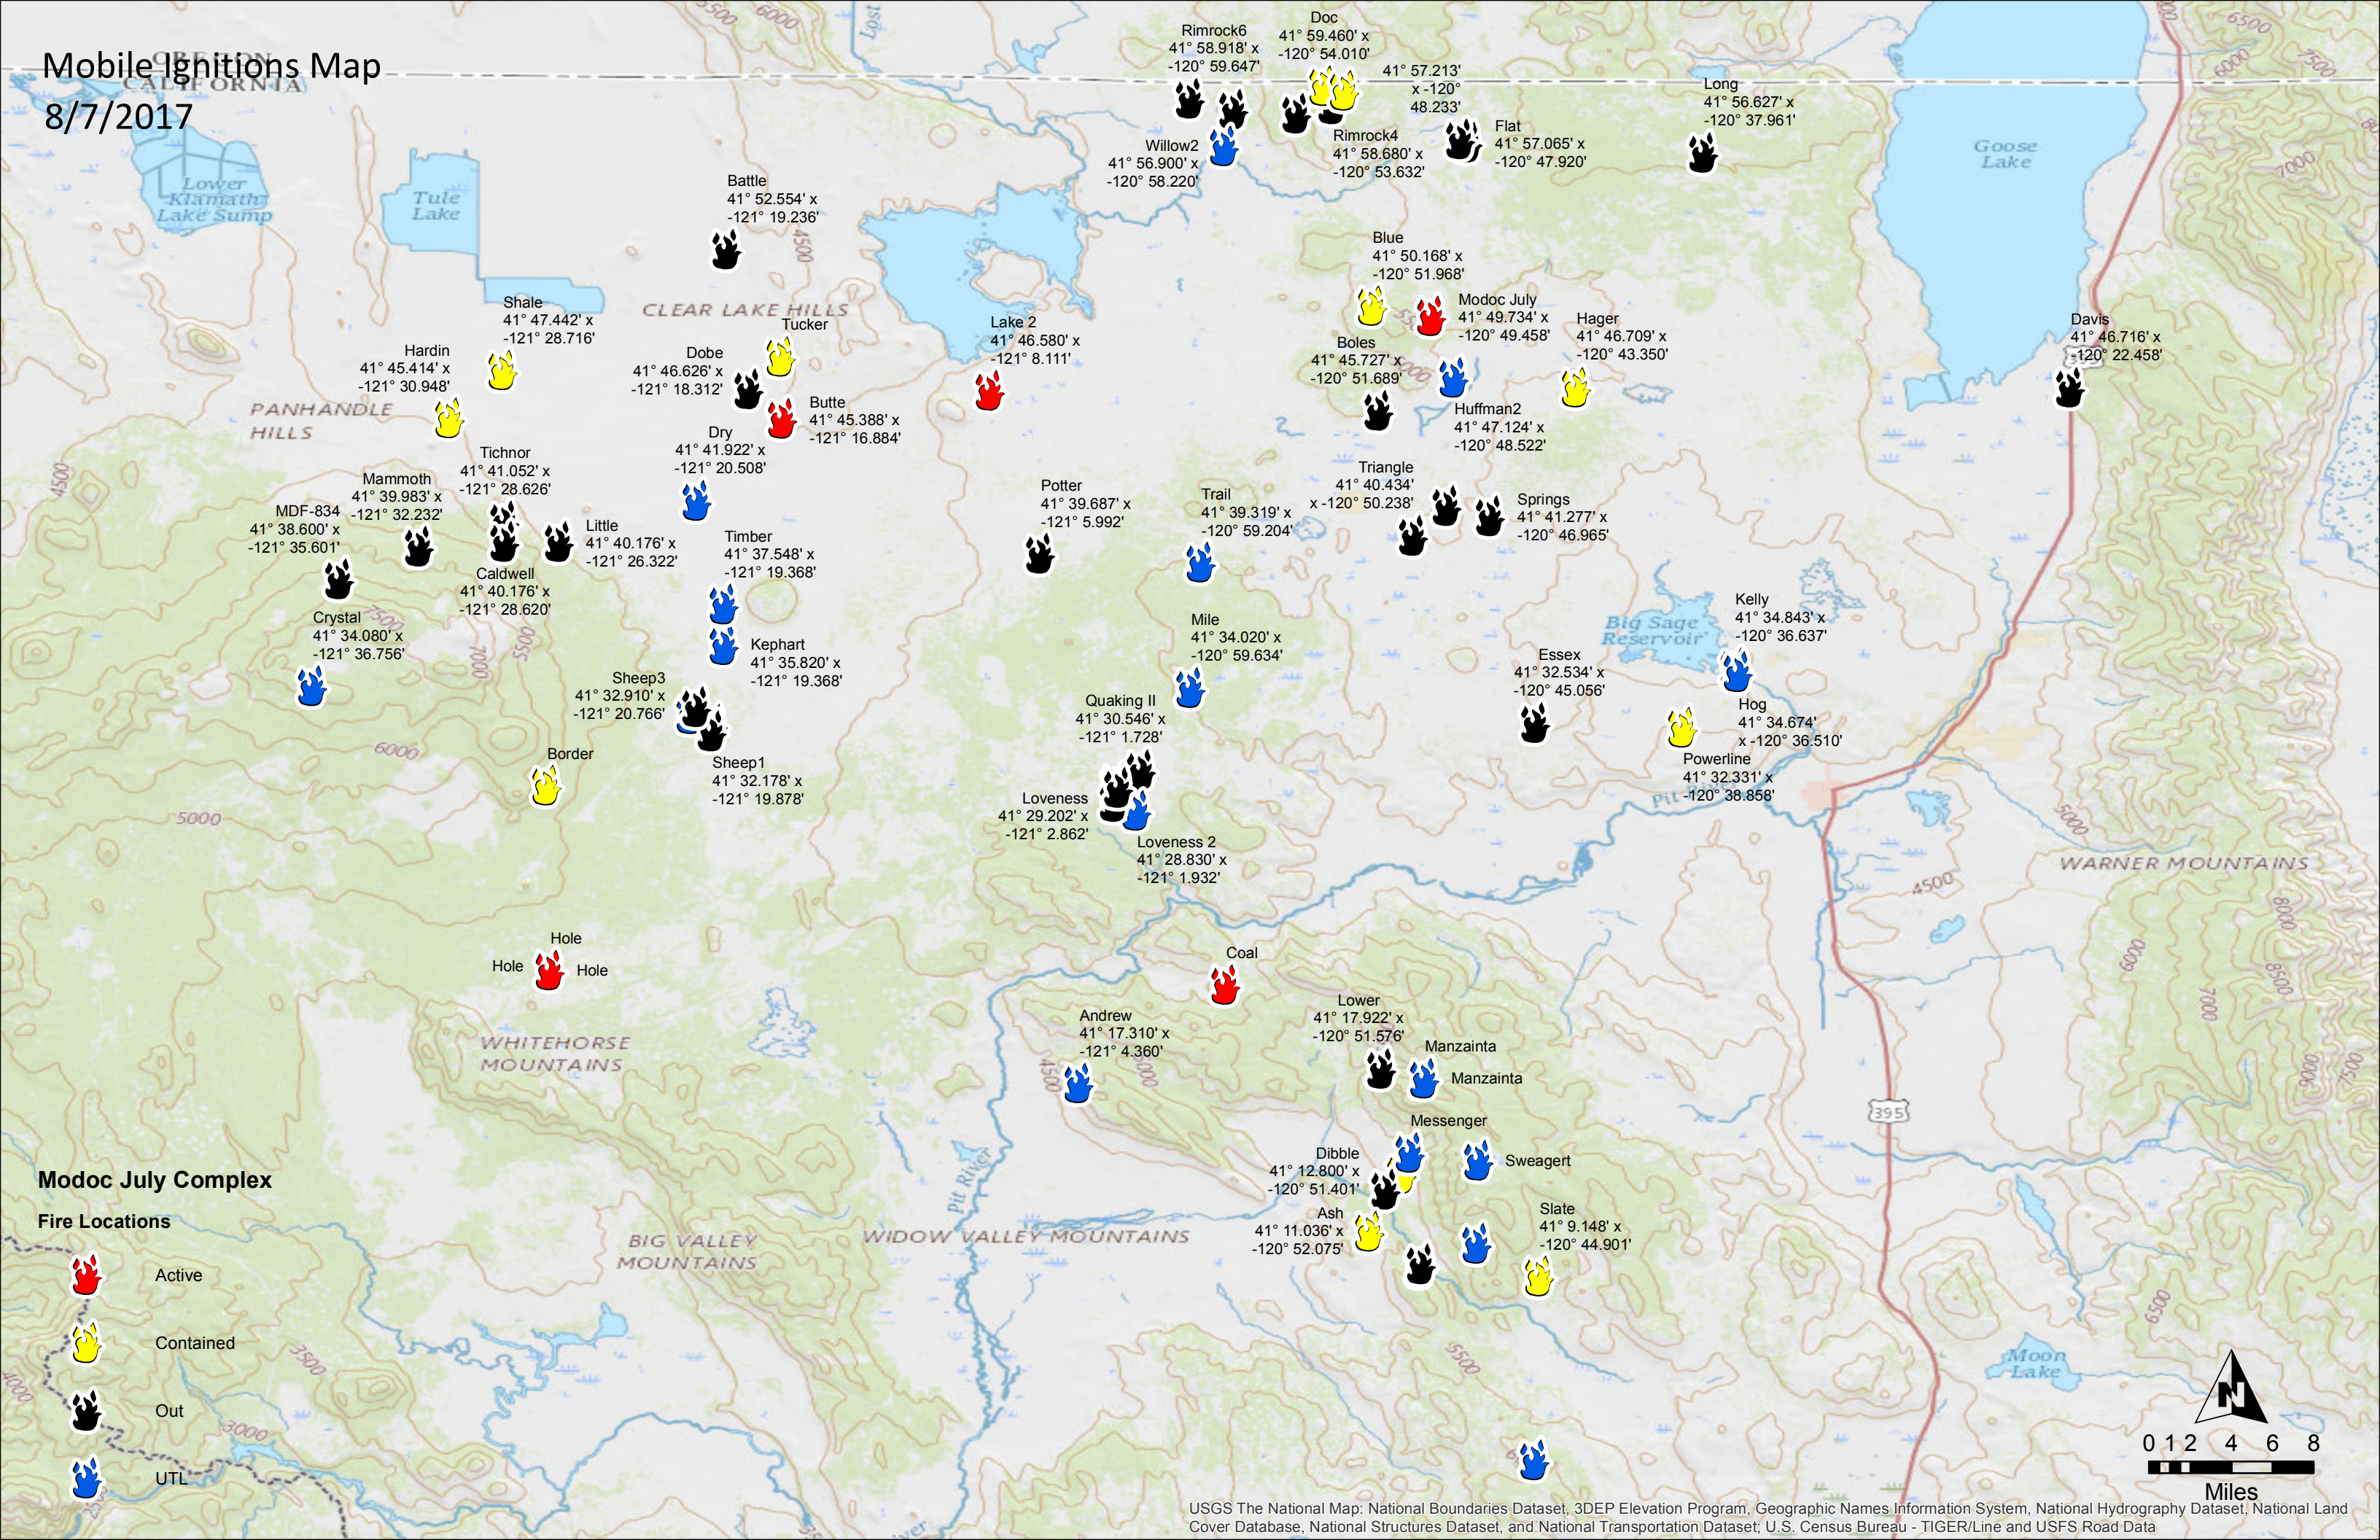

Mobile Ignitions Map

8/7/2017

Modoc July Complex

Fire Locations

-  Active
-  Contained
-  Out
-  UTL