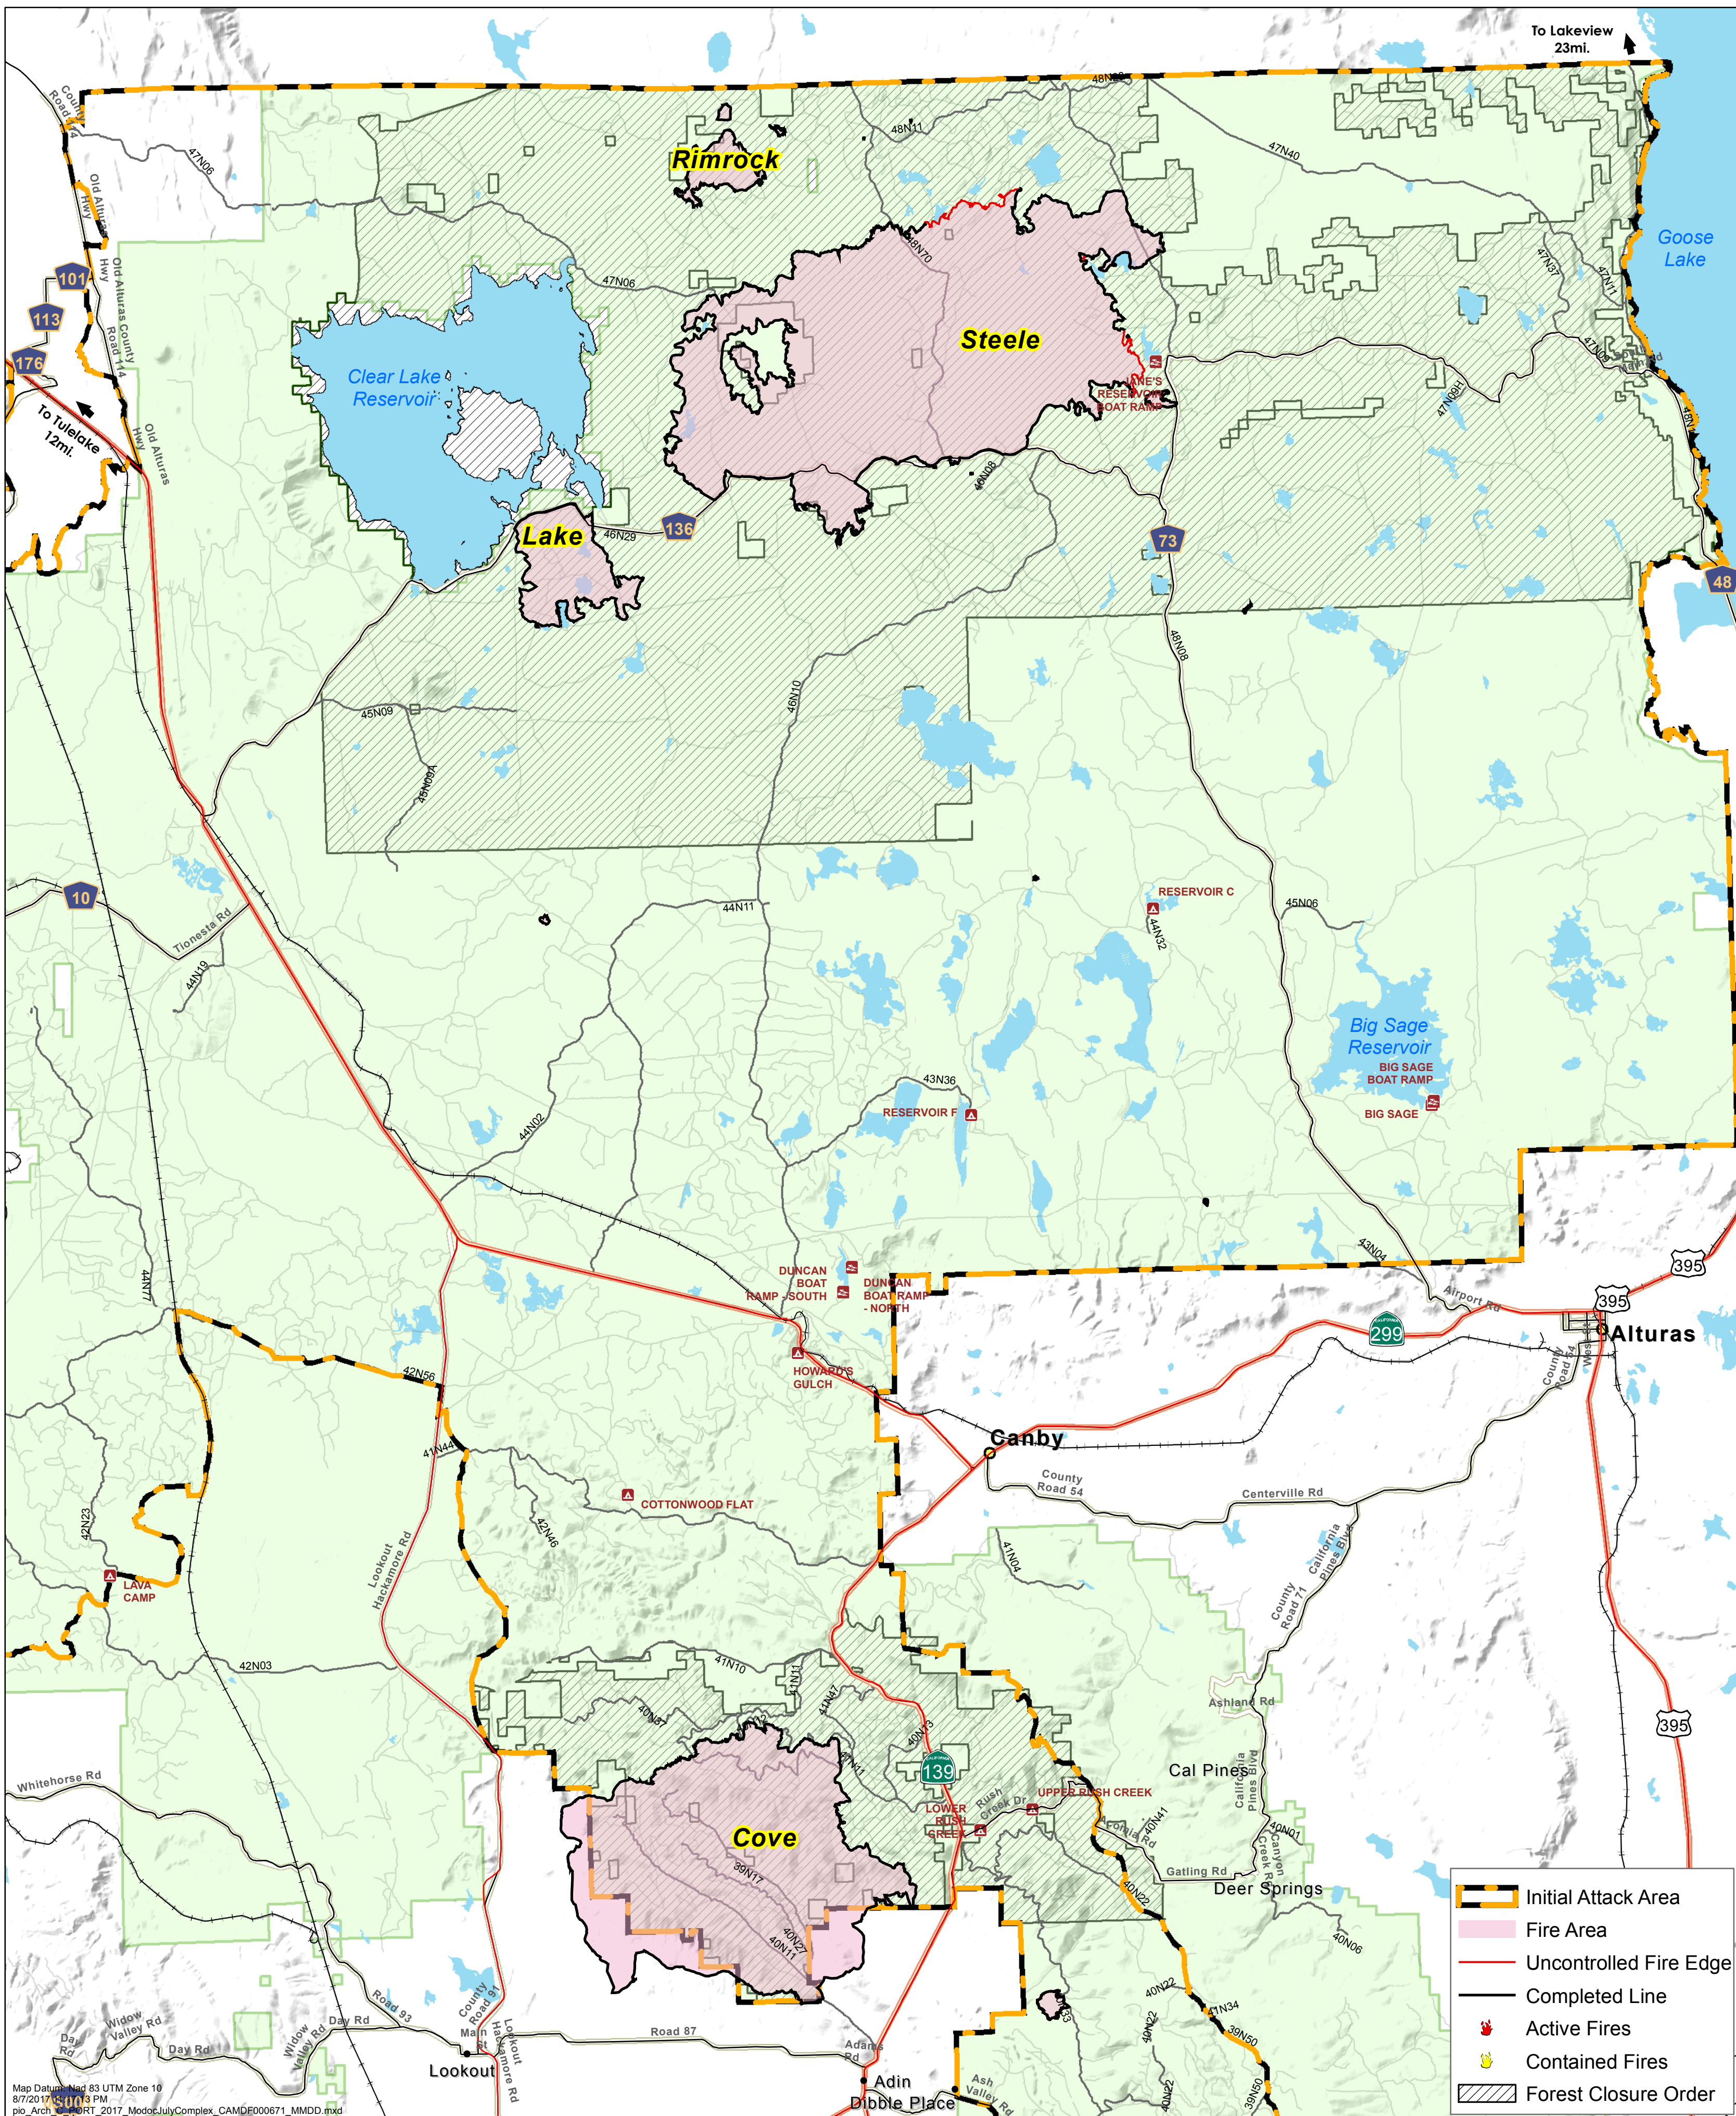

MODOC JULY COMPLEX CA-MDF-000671

PUBLIC INFORMATION MAP

AUGUST 08, 2017

STEELE 47,000 ACRES
LAKE 4,490 ACRES
COVE 30,830 ACRES
RIMROCK 1,492 ACRES

Map Datum: NAD 83 UTM Zone 10
8/7/2017 10:43 AM
pio_Arch_Short_2017_ModocJulyComplex_CAMDF000671_MMDD.mxd