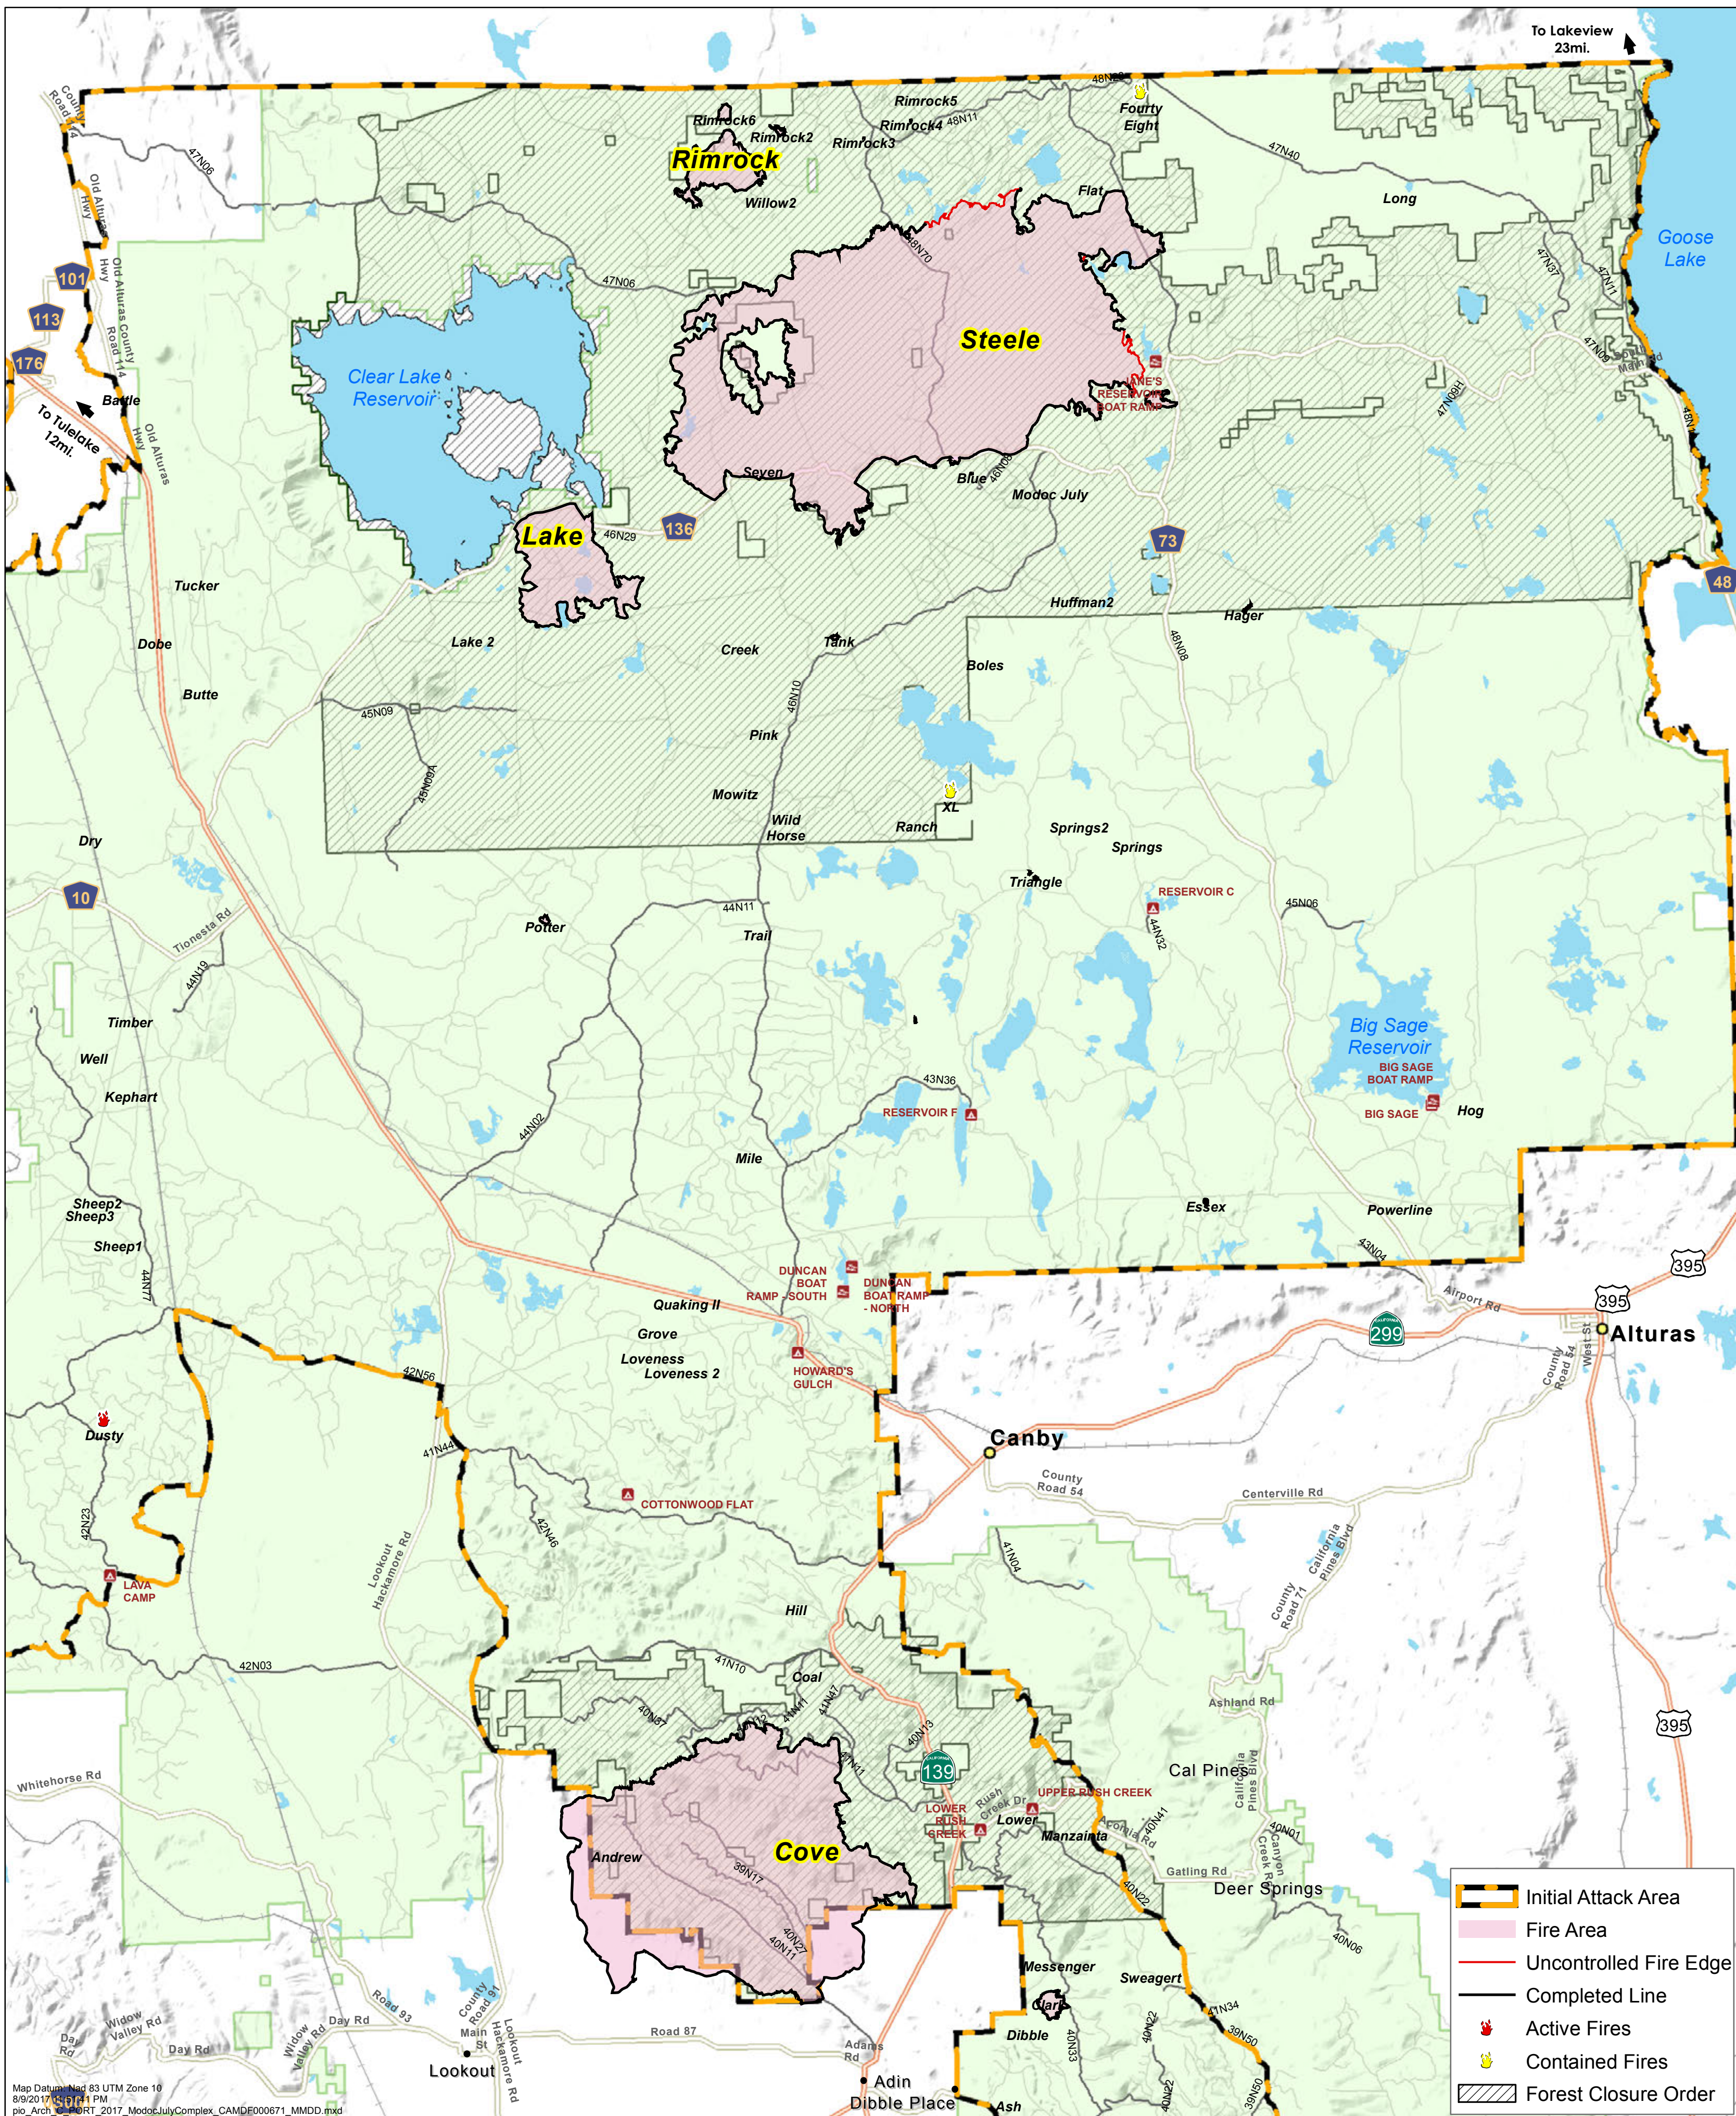

MODOC JULY COMPLEX CA-MDF-000671

PUBLIC INFORMATION MAP

AUGUST 11TH, 2017

STEELE 47,000 ACRES
LAKE 4,490 ACRES
COVE 30,779 ACRES
RIMROCK 1,492 ACRES

Map Datum: NAD 83 UTM Zone 10
8/9/2017 9:41 AM
pio_Arch_Short_2017_ModocJulyComplex_CAMDF000671_MMDD.mxd