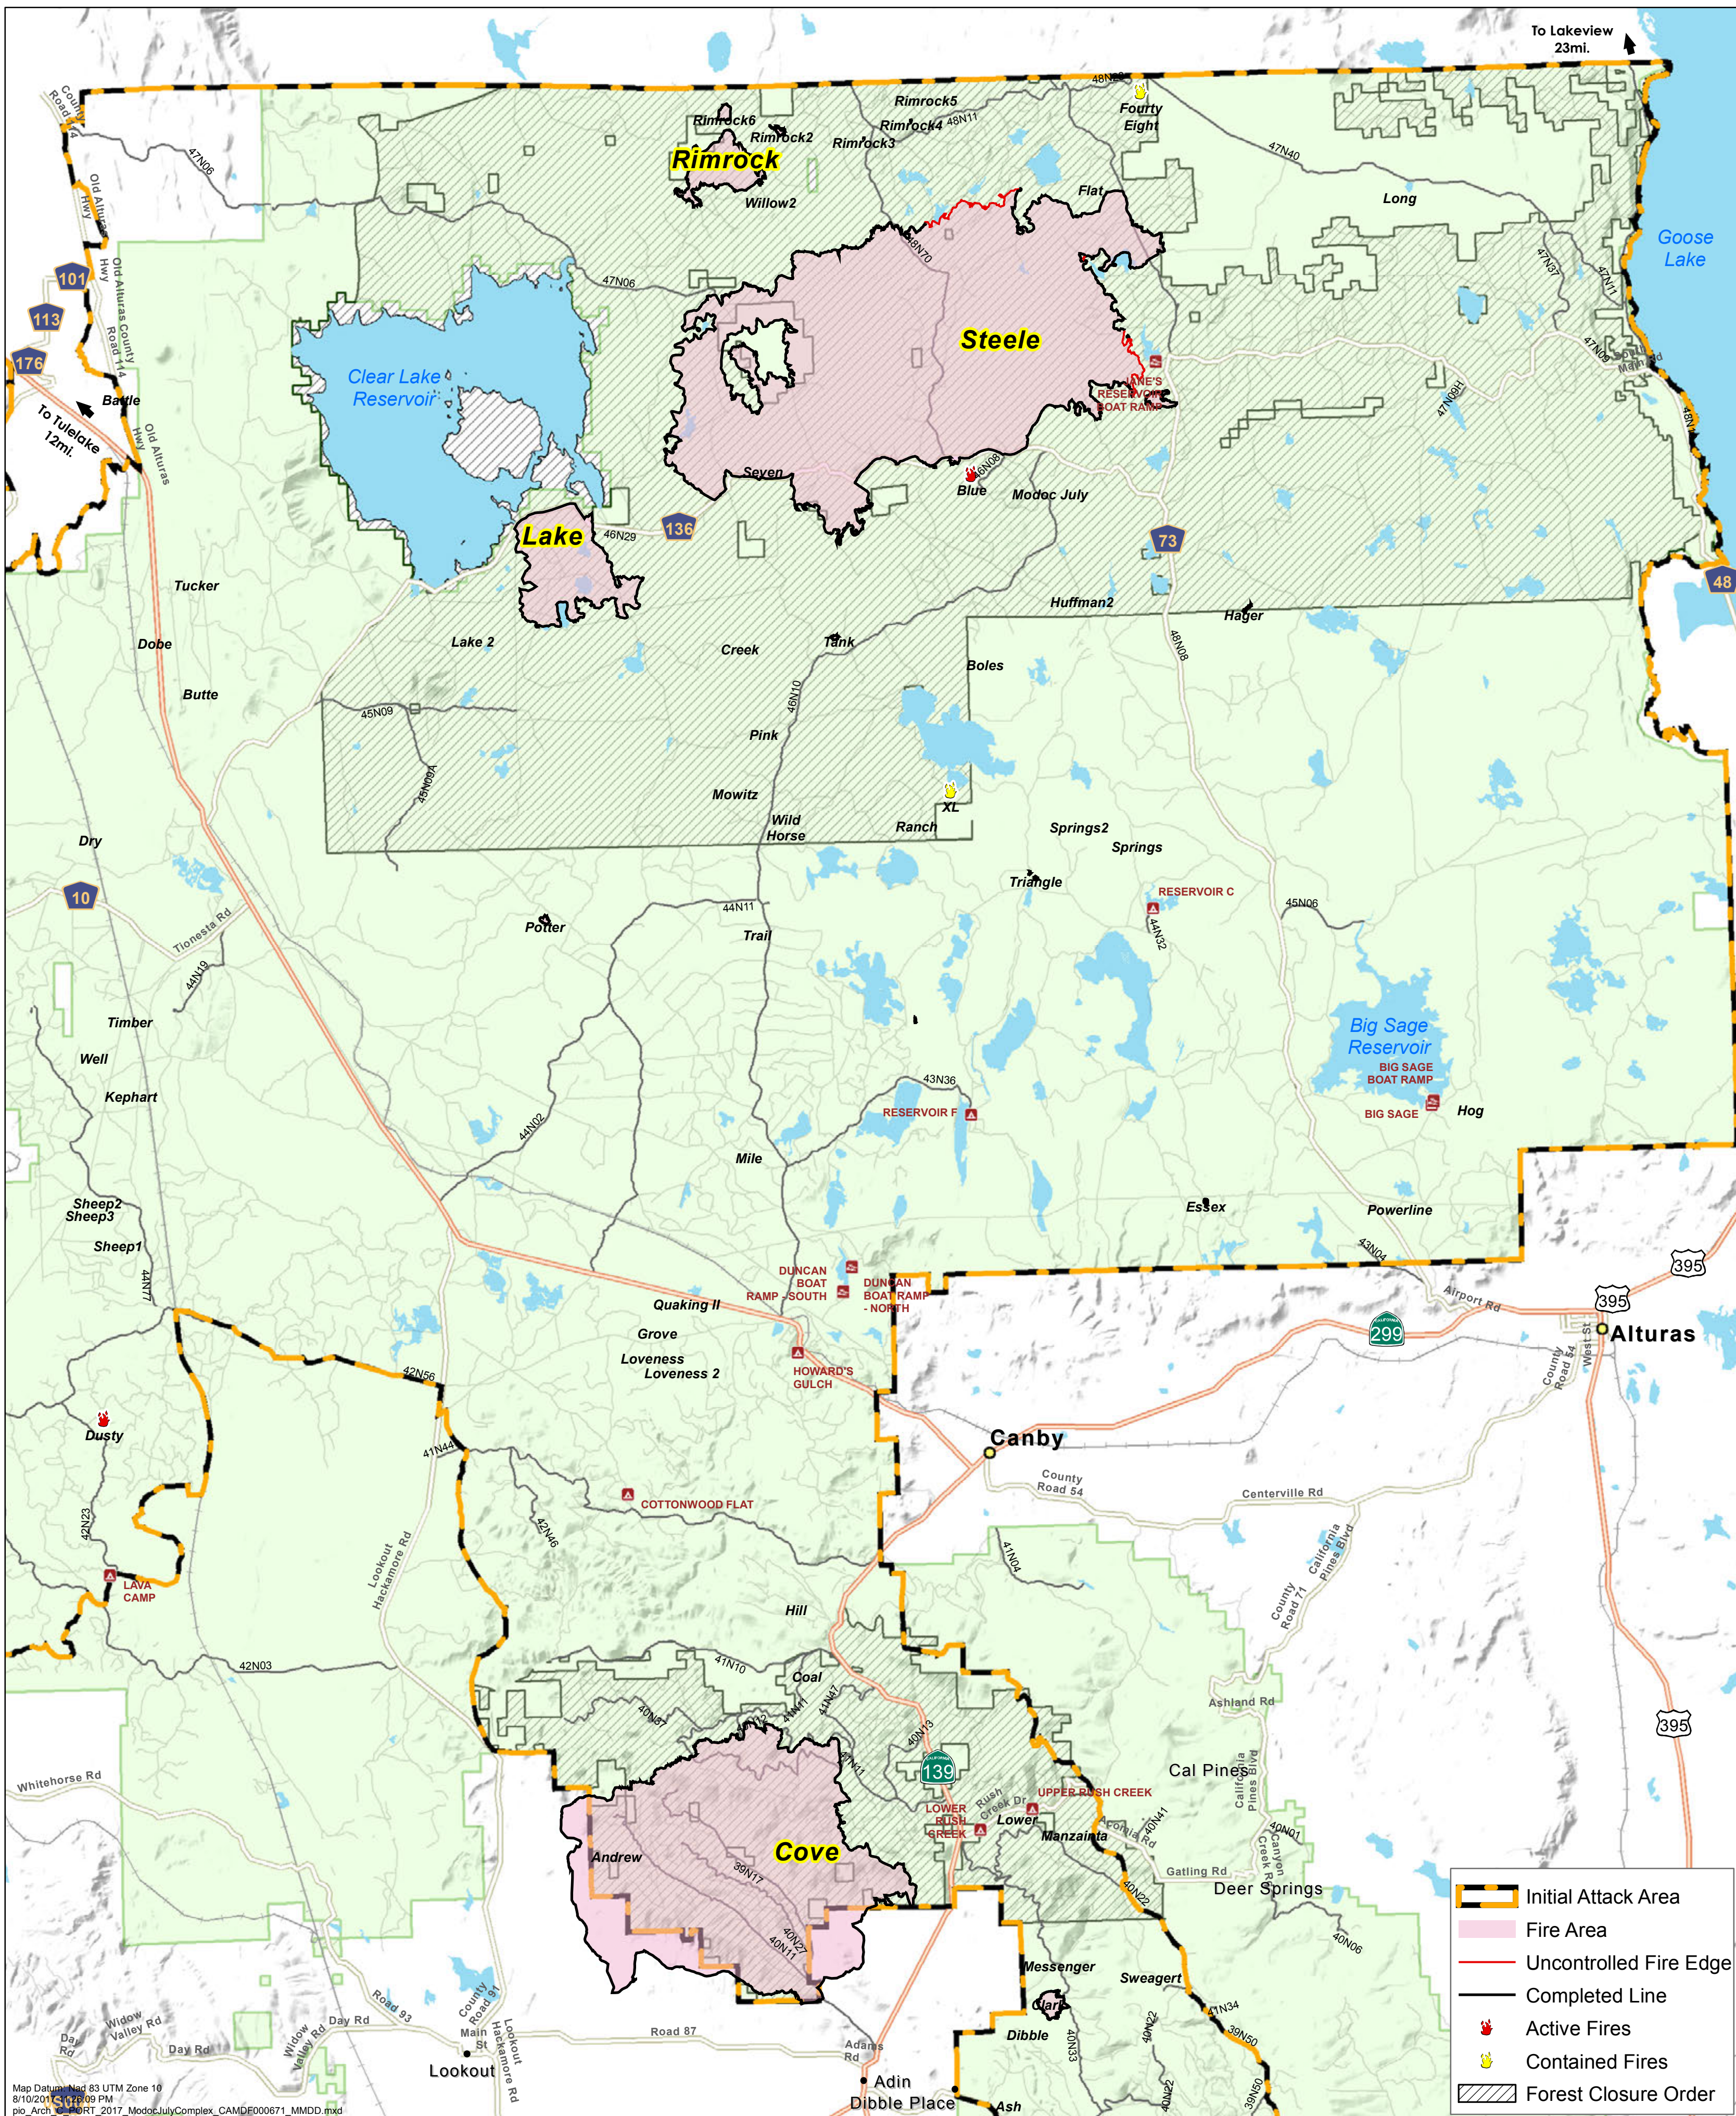

MODOC JULY COMPLEX CA-MDF-000671

PUBLIC INFORMATION MAP

AUGUST 12TH, 2017

STEELE 47,000 ACRES
LAKE 4,490 ACRES
COVE 30,779 ACRES
RIMROCK 1,492 ACRES

Map Datum: NAD 83 UTM Zone 10
8/10/2017 10:09 PM
pio_Arch_2017_ModocJulyComplex_CAMDF000671_MMDD.mxd