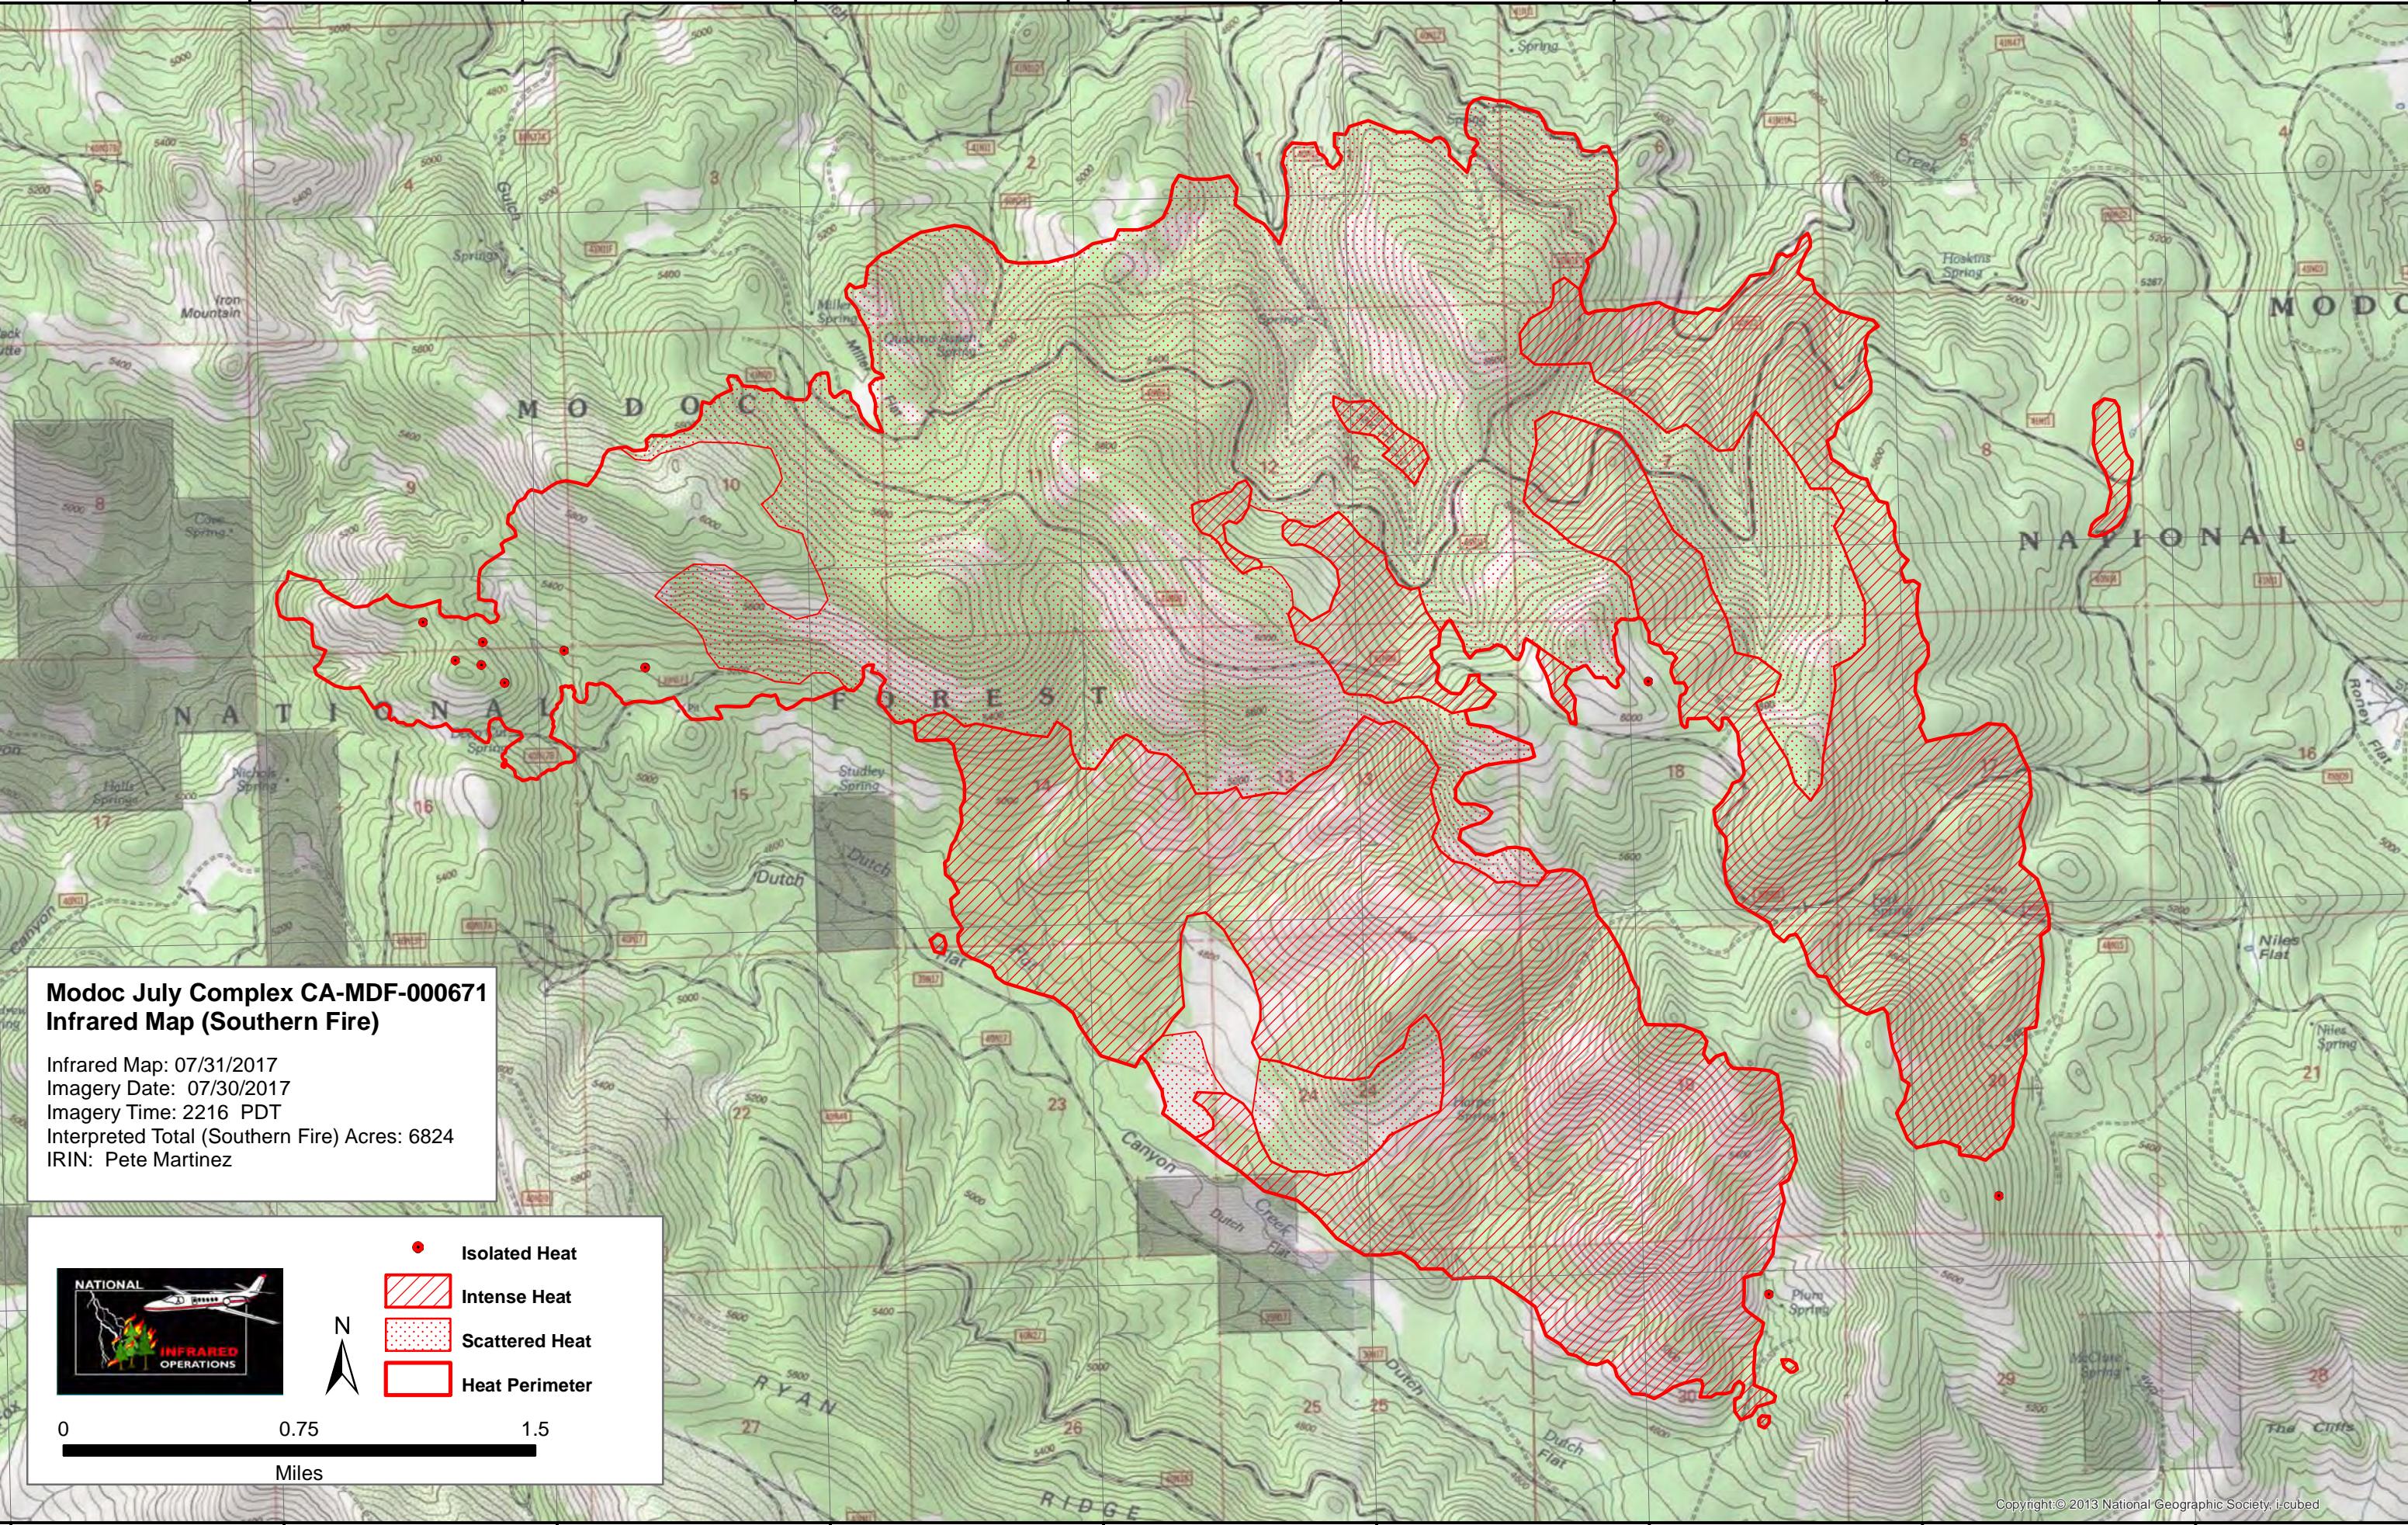

121°4'0"W 121°3'0"W 121°2'0"W 121°1'0"W 121°0'0"W 120°59'0"W 120°58'0"W 120°57'0"W

41°20'0"N

41°19'0"N

41°18'0"N

41°17'0"N

41°20'0"N

41°19'0"N

41°18'0"N

41°17'0"N

**Modoc July Complex CA-MDF-000671
Infrared Map (Southern Fire)**

Infrared Map: 07/31/2017
 Imagery Date: 07/30/2017
 Imagery Time: 2216 PDT
 Interpreted Total (Southern Fire) Acres: 6824
 IRIN: Pete Martinez

● Isolated Heat

 Intense Heat

 Scattered Heat

 Heat Perimeter

N

0 0.75 1.5
Miles

121°5'0"W 121°4'0"W 121°3'0"W 121°2'0"W 121°1'0"W 121°0'0"W 120°59'0"W 120°58'0"W 120°57'0"W