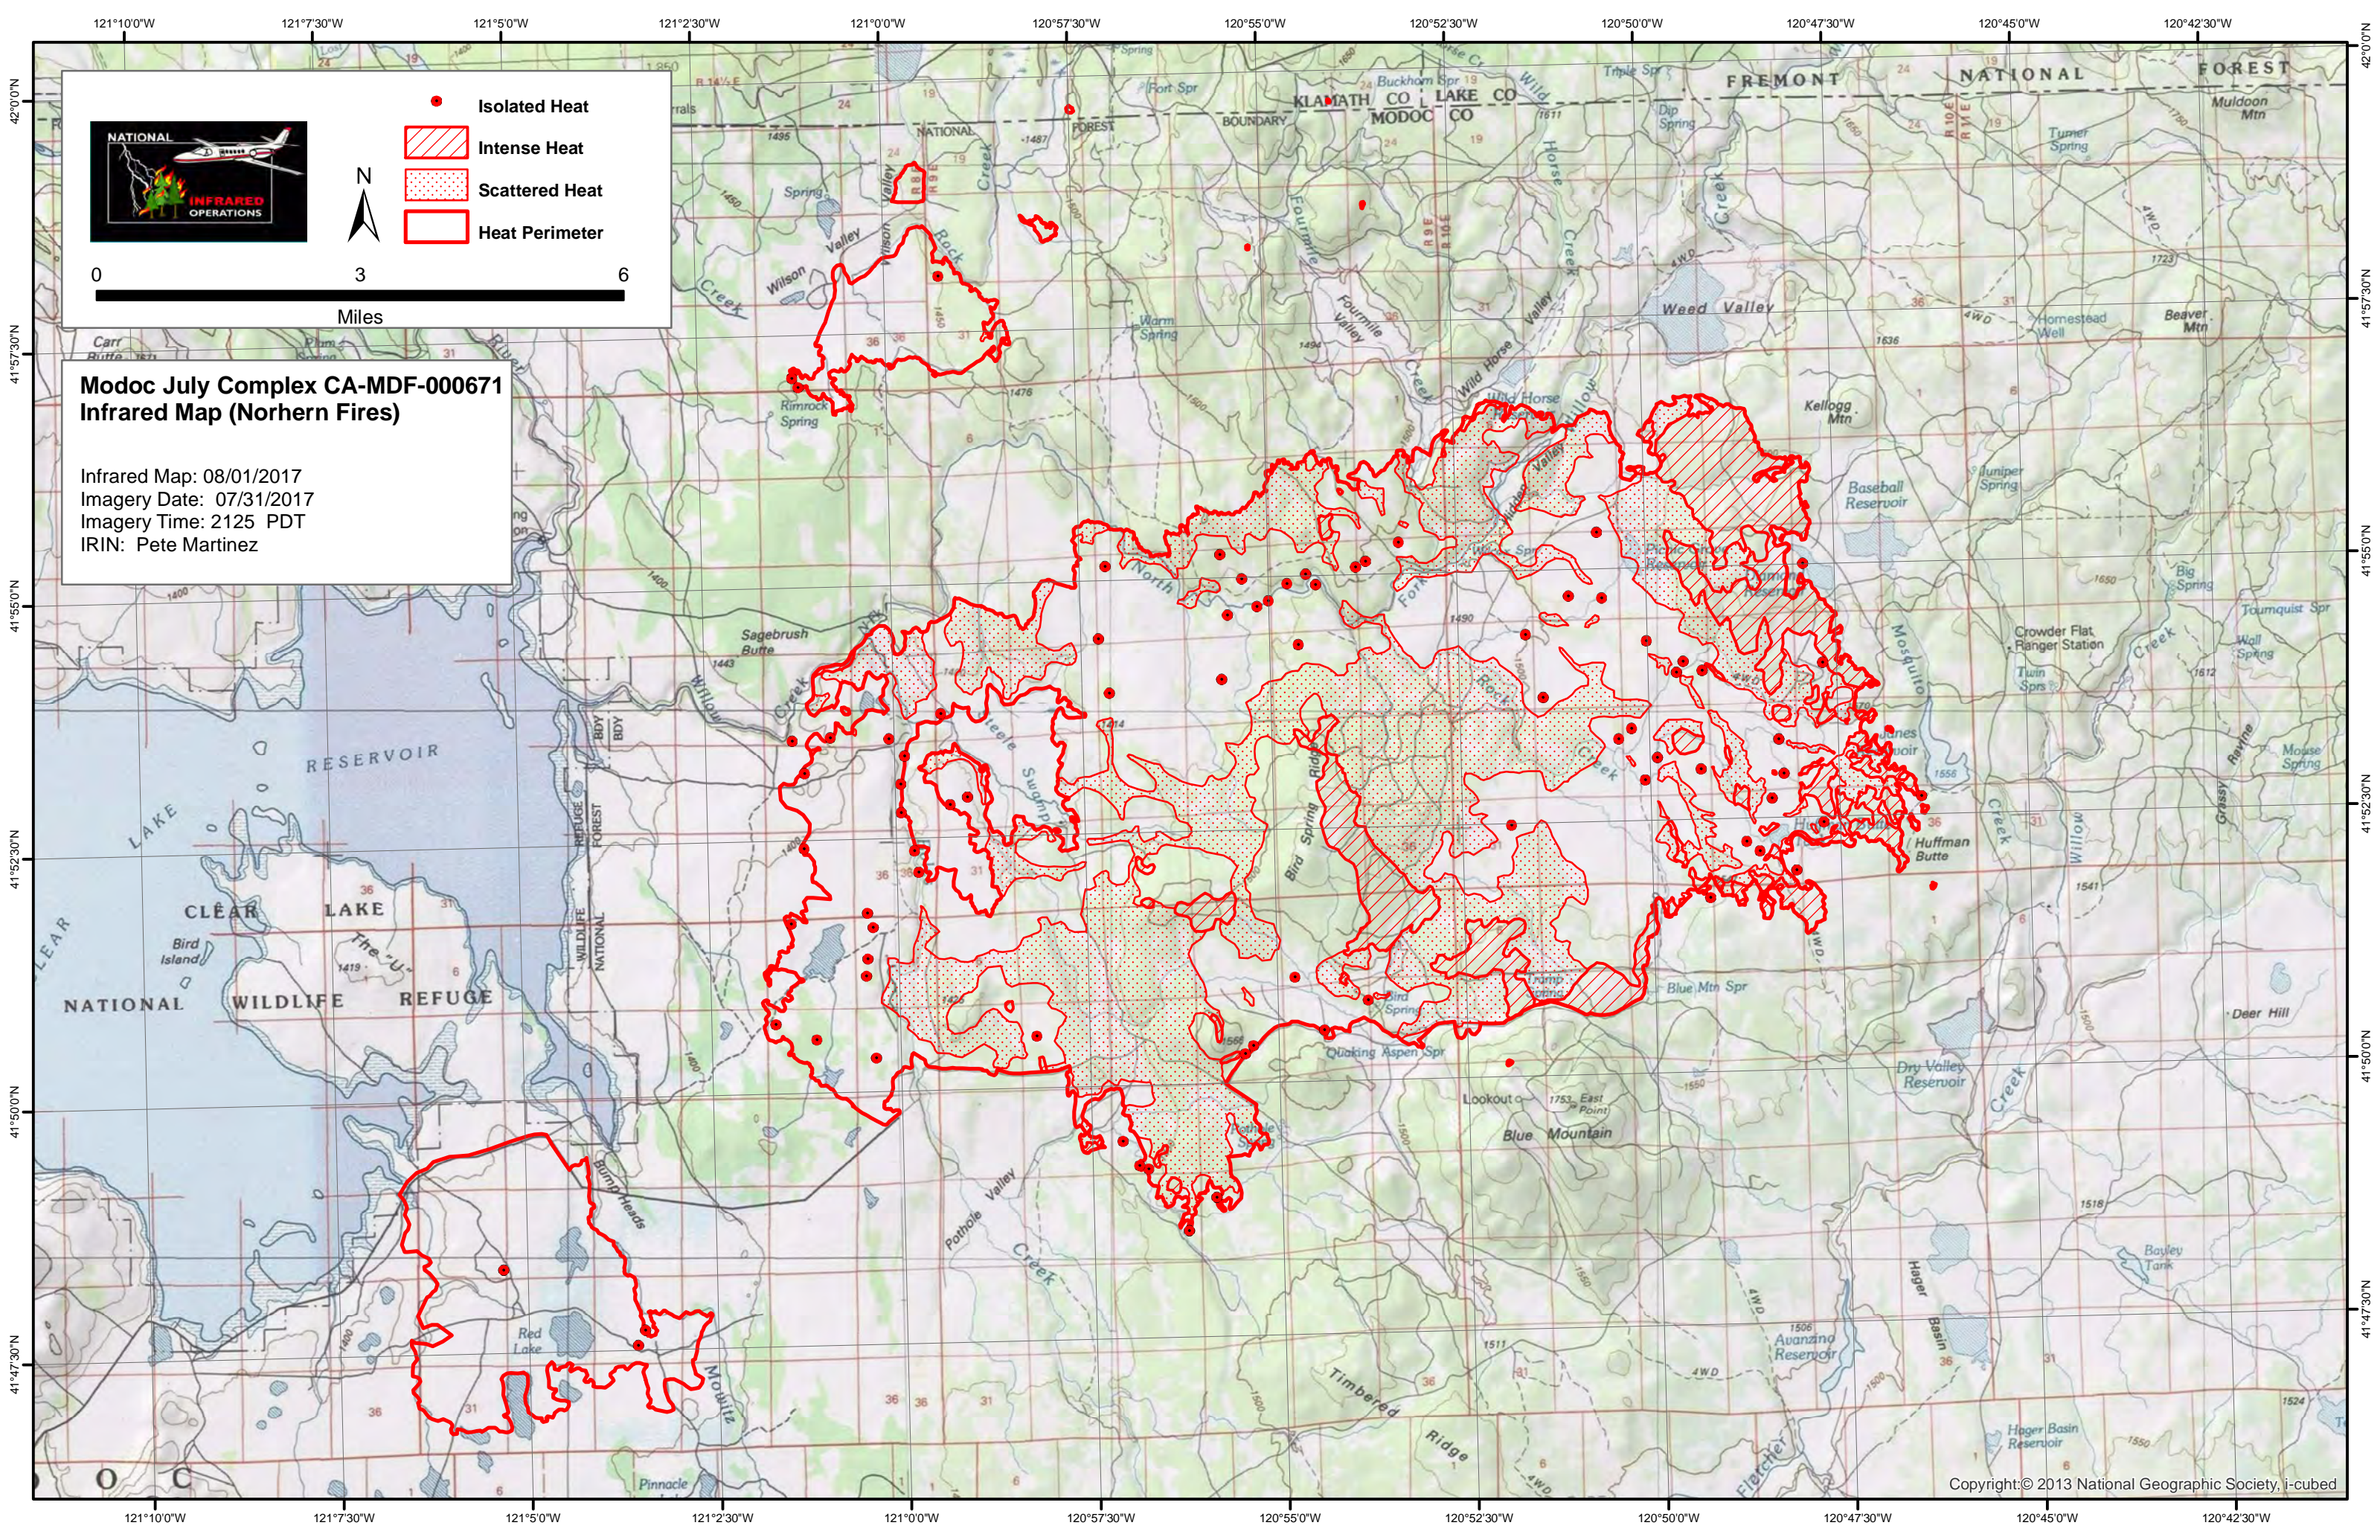

121°10'0"W 121°7'30"W 121°5'0"W 121°2'30"W 121°0'0"W 120°57'30"W 120°55'0"W 120°52'30"W 120°50'0"W 120°47'30"W 120°45'0"W 120°42'30"W

**Isolated Heat** ●

**Intense Heat** ▨

**Scattered Heat** ▩

**Heat Perimeter** □

0 3 6  
Miles

N

**Modoc July Complex CA-MDF-000671  
Infrared Map (Northern Fires)**

Infrared Map: 08/01/2017  
Imagery Date: 07/31/2017  
Imagery Time: 2125 PDT  
IRIN: Pete Martinez

121°10'0"W 121°7'30"W 121°5'0"W 121°2'30"W 121°0'0"W 120°57'30"W 120°55'0"W 120°52'30"W 120°50'0"W 120°47'30"W 120°45'0"W 120°42'30"W