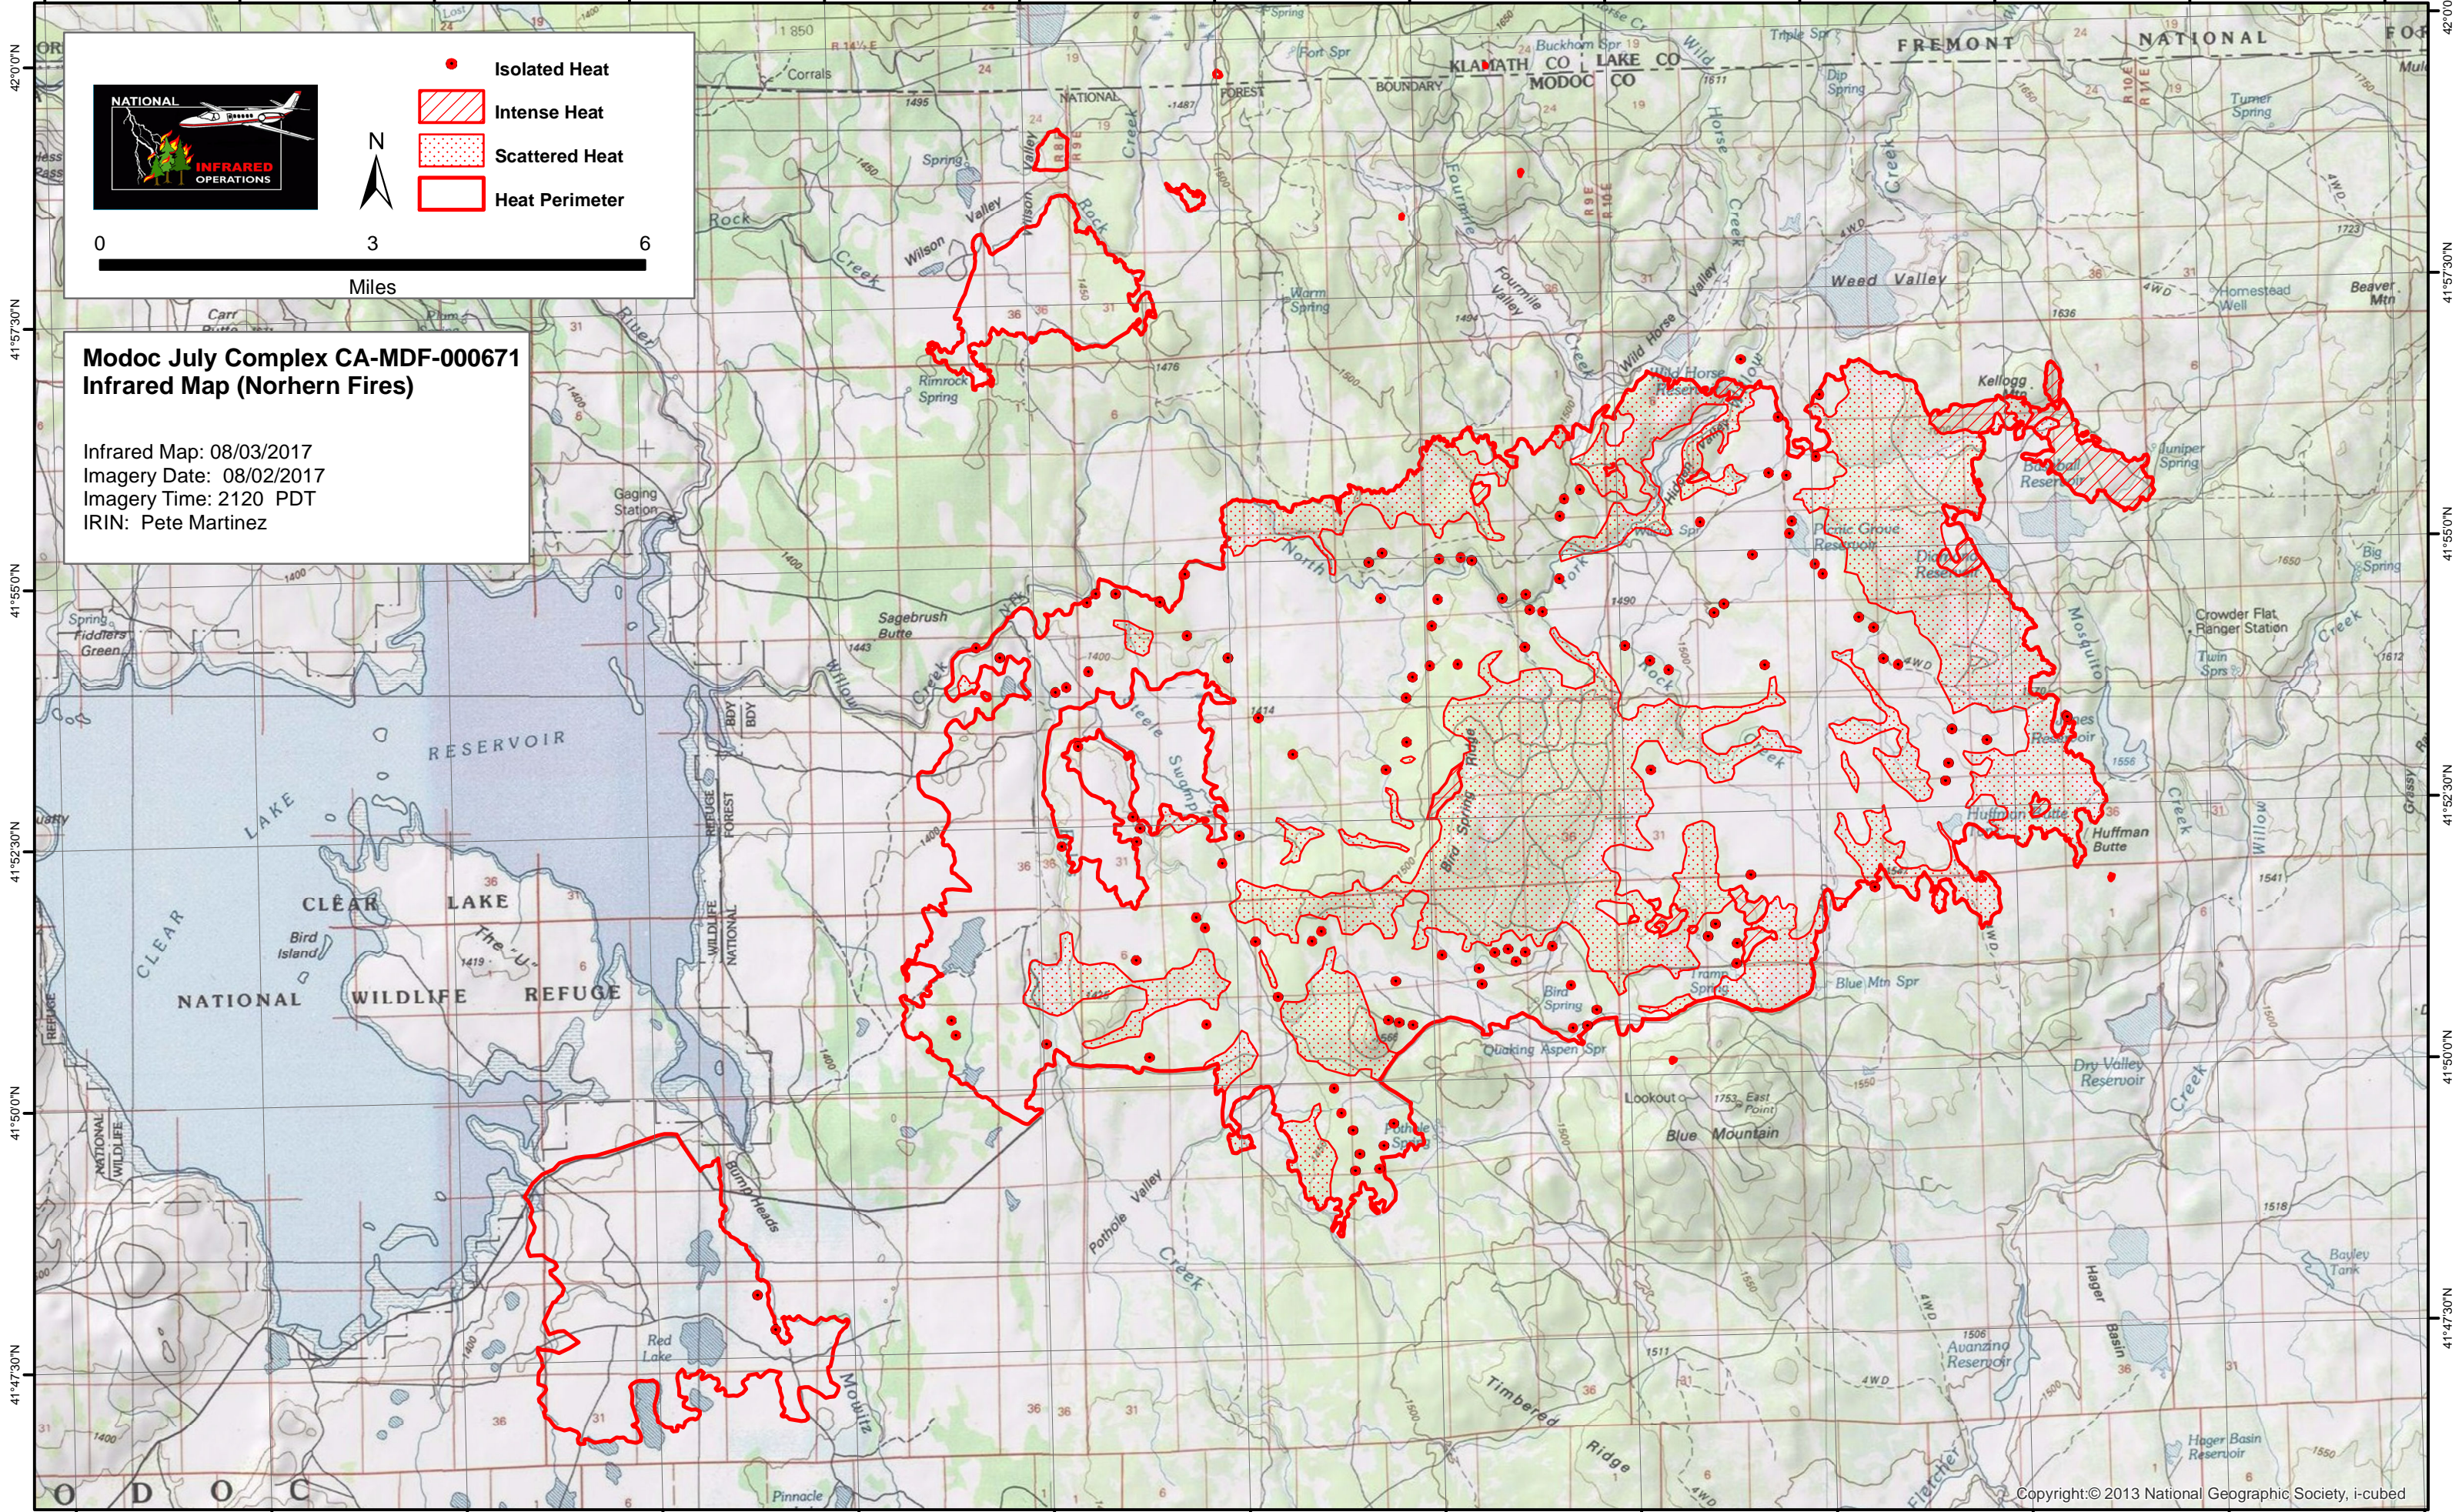

121°12'30"W 121°10'00"W 121°7'30"W 121°5'00"W 121°2'30"W 121°0'00"W 120°57'30"W 120°55'00"W 120°52'30"W 120°50'00"W 120°47'30"W 120°45'00"W 120°42'30"W

Isolated Heat ●

Intense Heat ■ (red hatched)

Scattered Heat ■ (dotted red)

Heat Perimeter □ (red outline)

0 3 6
Miles

**Modoc July Complex CA-MDF-000671
Infrared Map (Northern Fires)**

Infrared Map: 08/03/2017
 Imagery Date: 08/02/2017
 Imagery Time: 2120 PDT
 IRIN: Pete Martinez

42°0'0"N
41°57'30"N
41°55'0"N
41°52'30"N
41°50'0"N
41°47'30"N

42°0'0"N
41°57'30"N
41°55'0"N
41°52'30"N
41°50'0"N
41°47'30"N

121°12'30"W 121°10'00"W 121°7'30"W 121°5'00"W 121°2'30"W 121°0'00"W 120°57'30"W 120°55'00"W 120°52'30"W 120°50'00"W 120°47'30"W 120°45'00"W 120°42'30"W