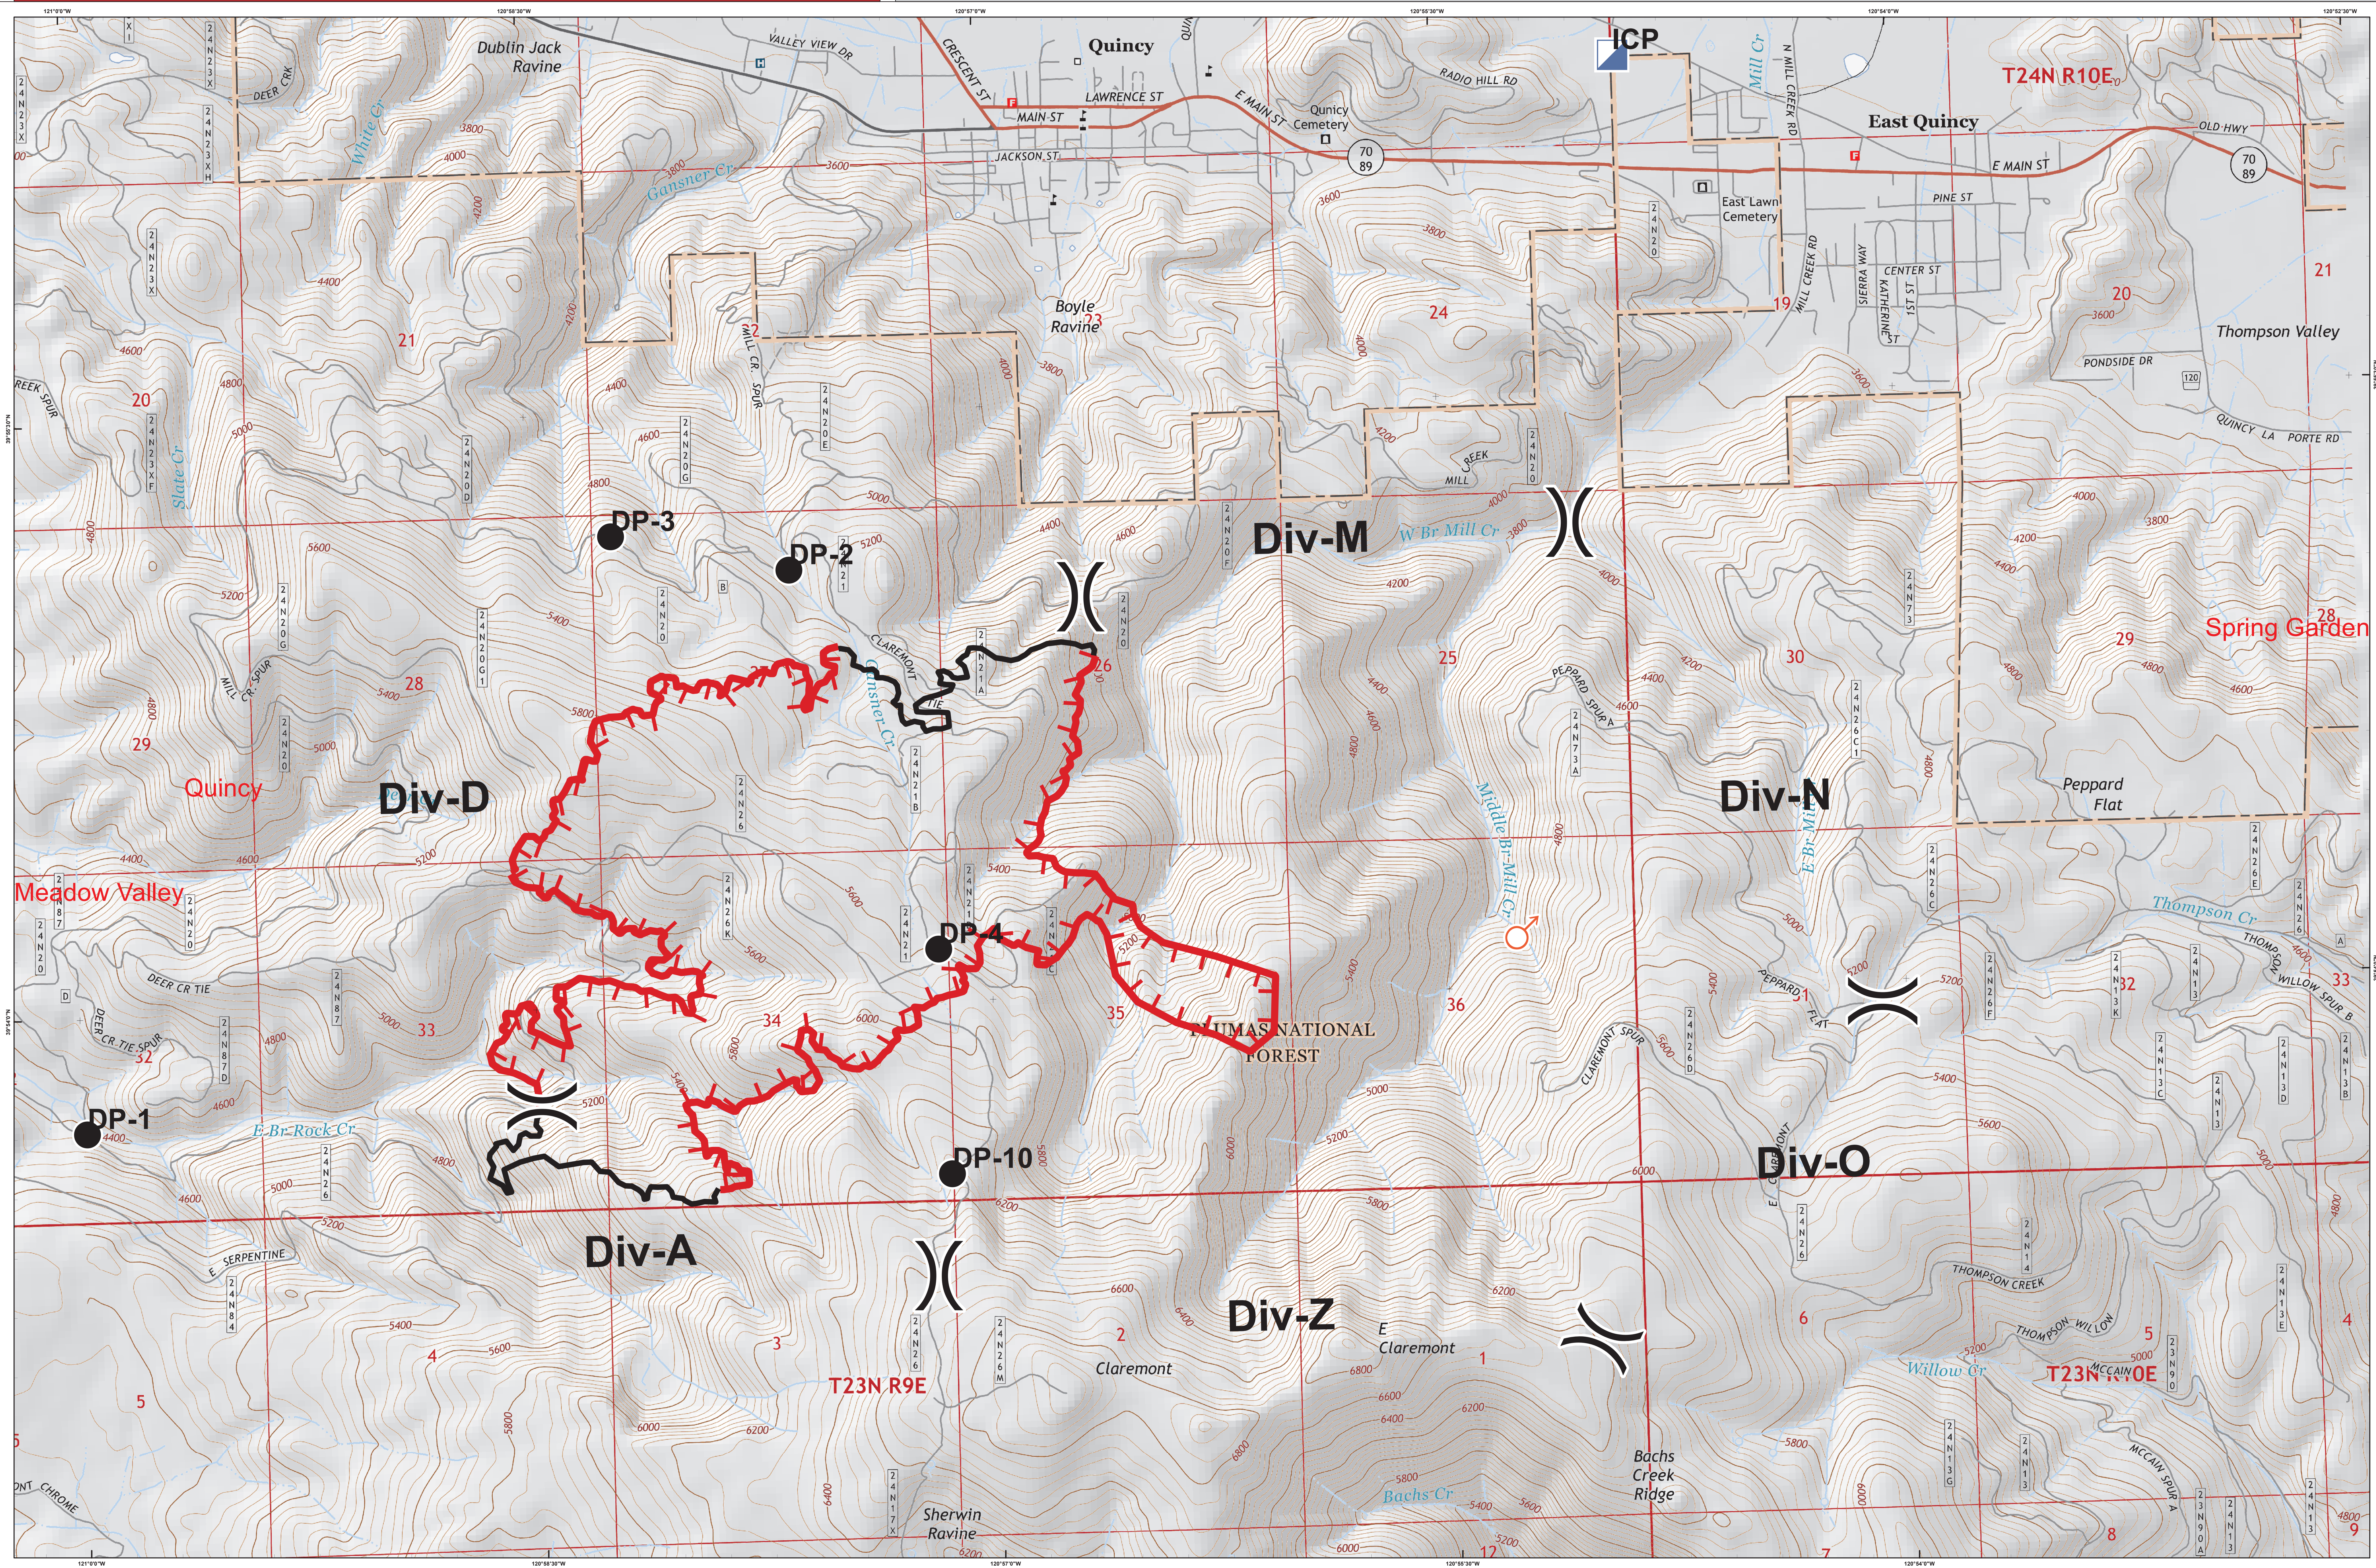

# PLANNING MAP

# MINERVA FIRE

# CA-PNF-001043

August 1, 2017

1:9,500

Datum: NAD 1983

### Legend

- Uncontrolled Fire Edge
- Completed Line
- FirePoint**
- Drop Point
- Incident Command Post
- Spot Fire