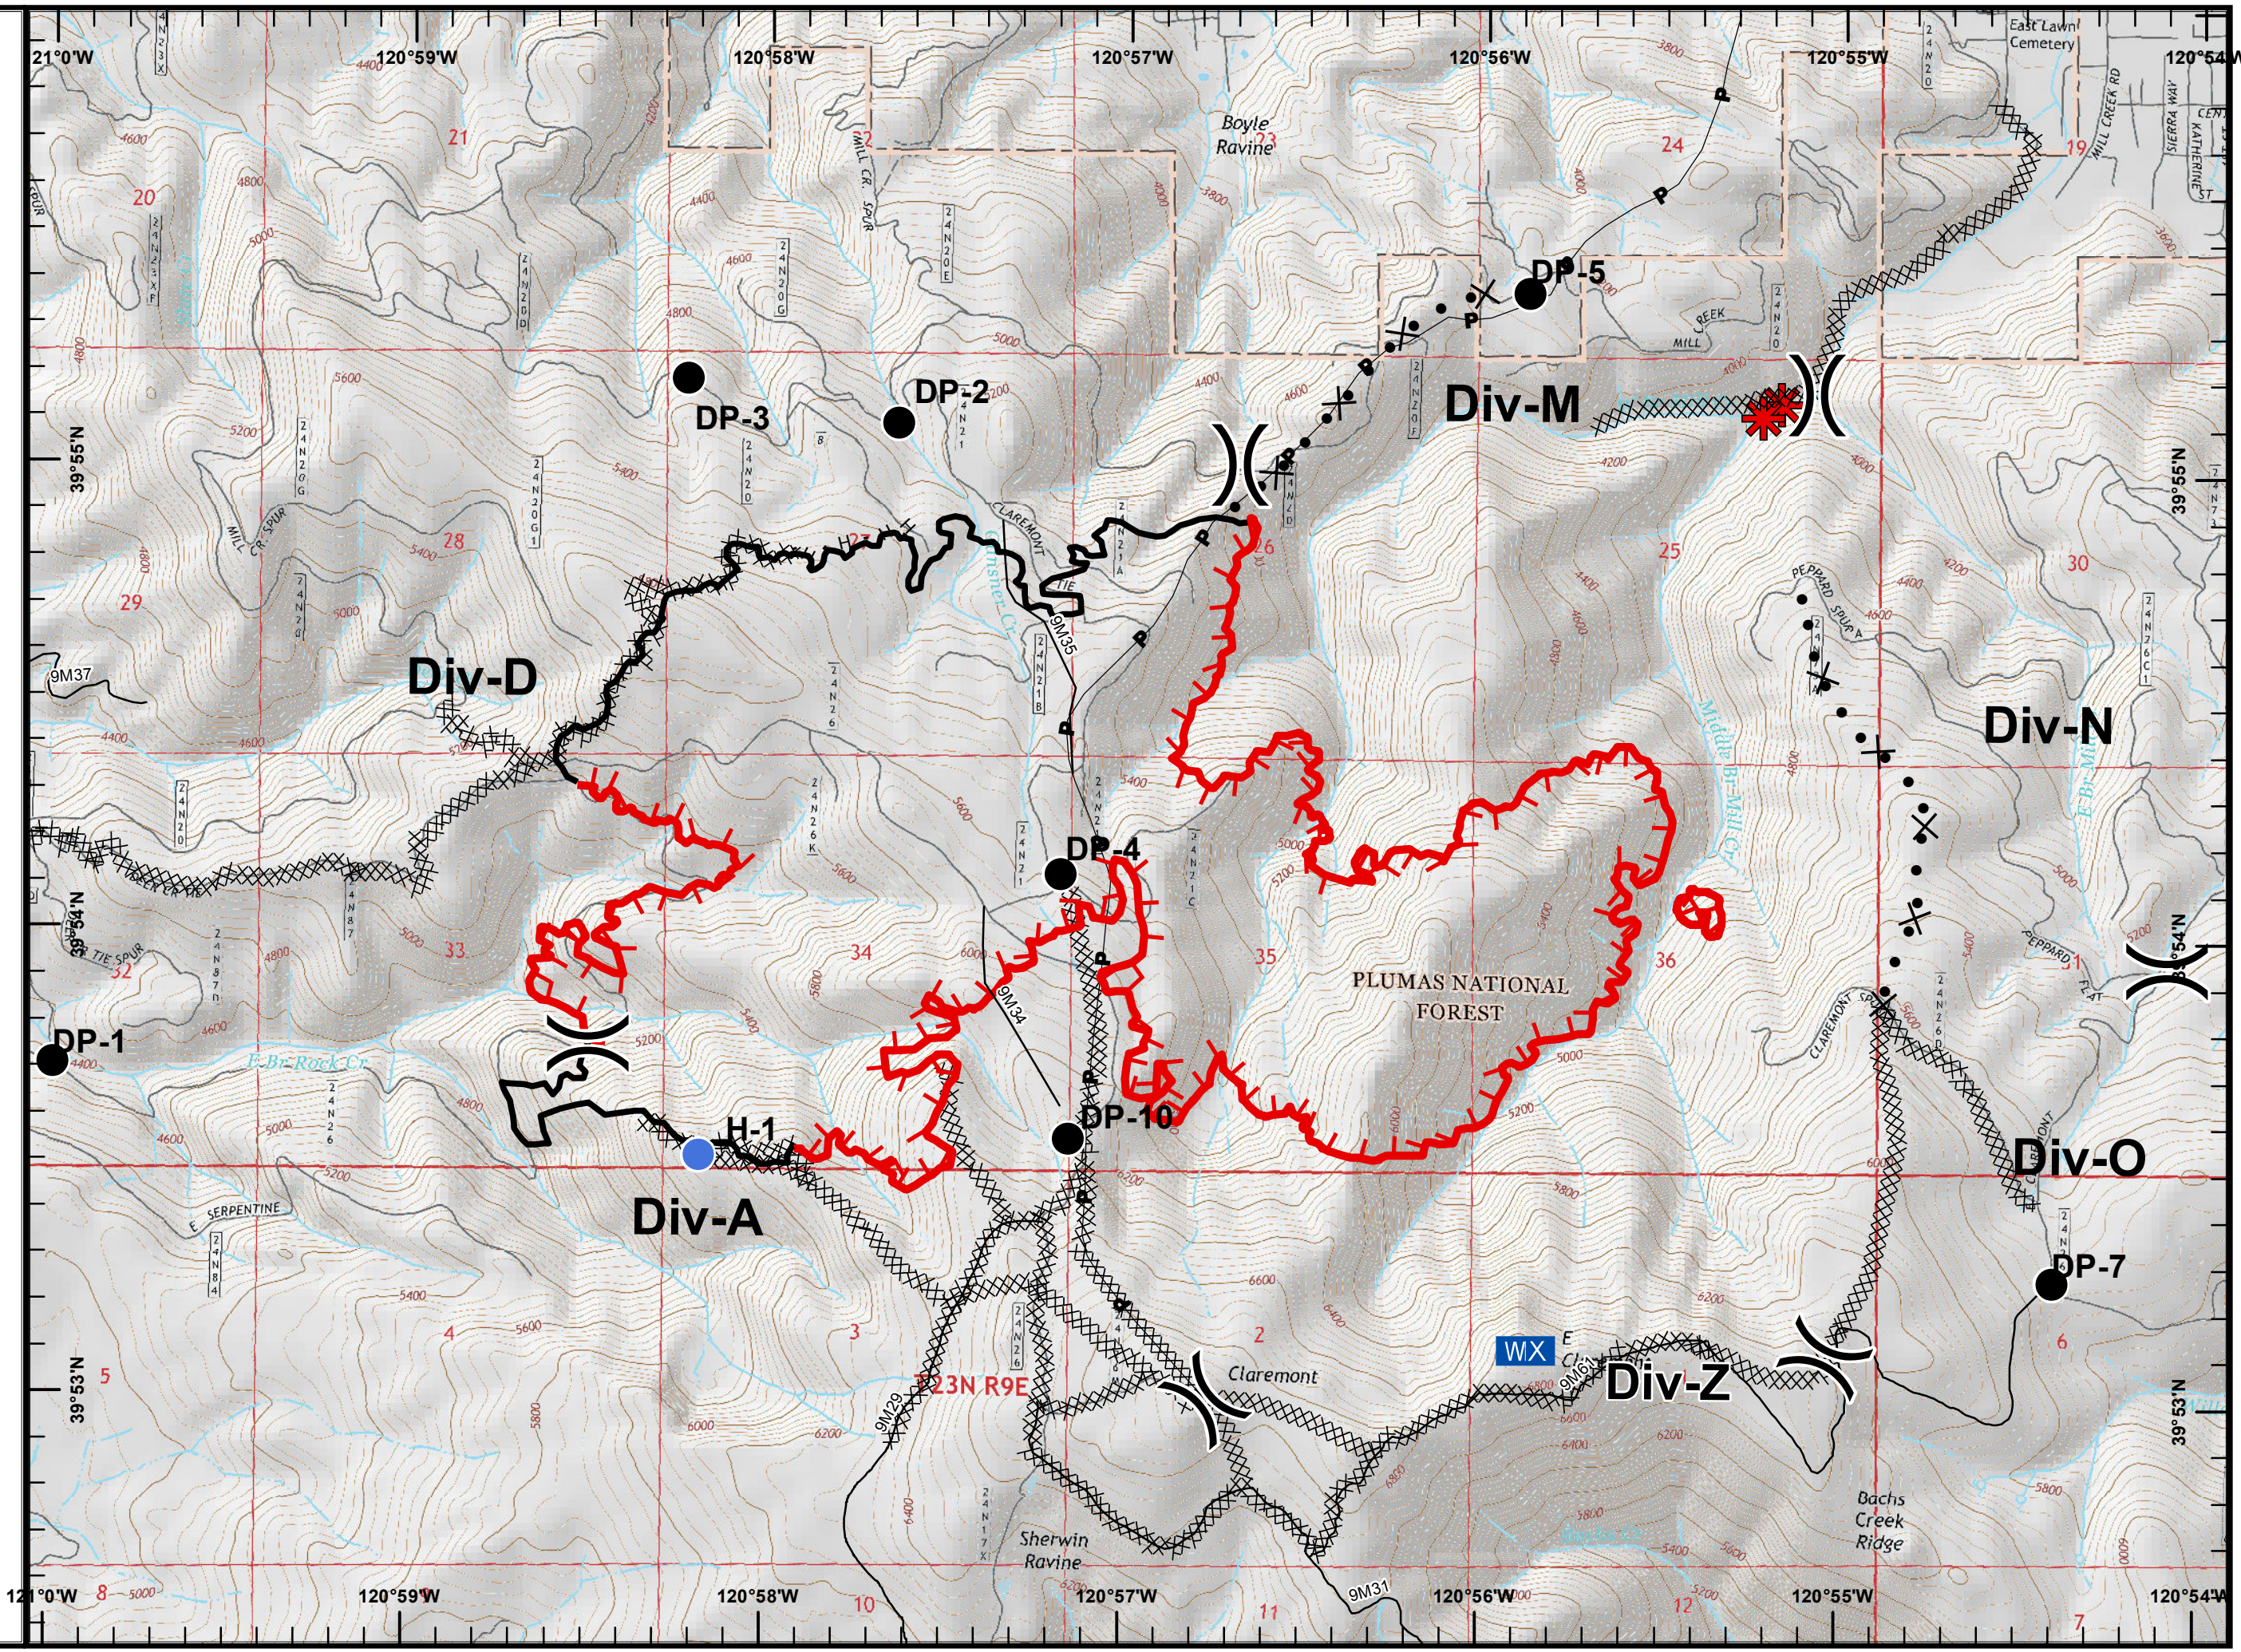

- Legend**
- Drop Point
 - Helispot
 - WX** Mobile Weather Unit
 -) Division
 - F** Uncontrolled Fire Edge
 - XXXXX Completed Dozer Line
 - Completed Line
 - H · H Hand Line
 - X · ● Proposed Dozer Line
 - *** Mine_Hazard
 - P** Buried_PowerLine

<https://tinyurl.com/minerva5-OperationsMap>

DSD
 August 2
 2200 Hours

- Legend**
-  Drop Point
 -  Helibase
 -  Helispot
 -  Incident Command Post
 -  Water Source
 -  Division

-  Uncontrolled Fire Edge
-  Completed Dozer Line
-  Completed Line
-  Hand Line
-  Proposed Dozer Line
-  Mine_Hazard
-  Buried_PowerLine

<https://tinyurl.com/minerva5-OperationsMap>

0 0.25 0.5
Miles

DSD
August 2
2200 Hours