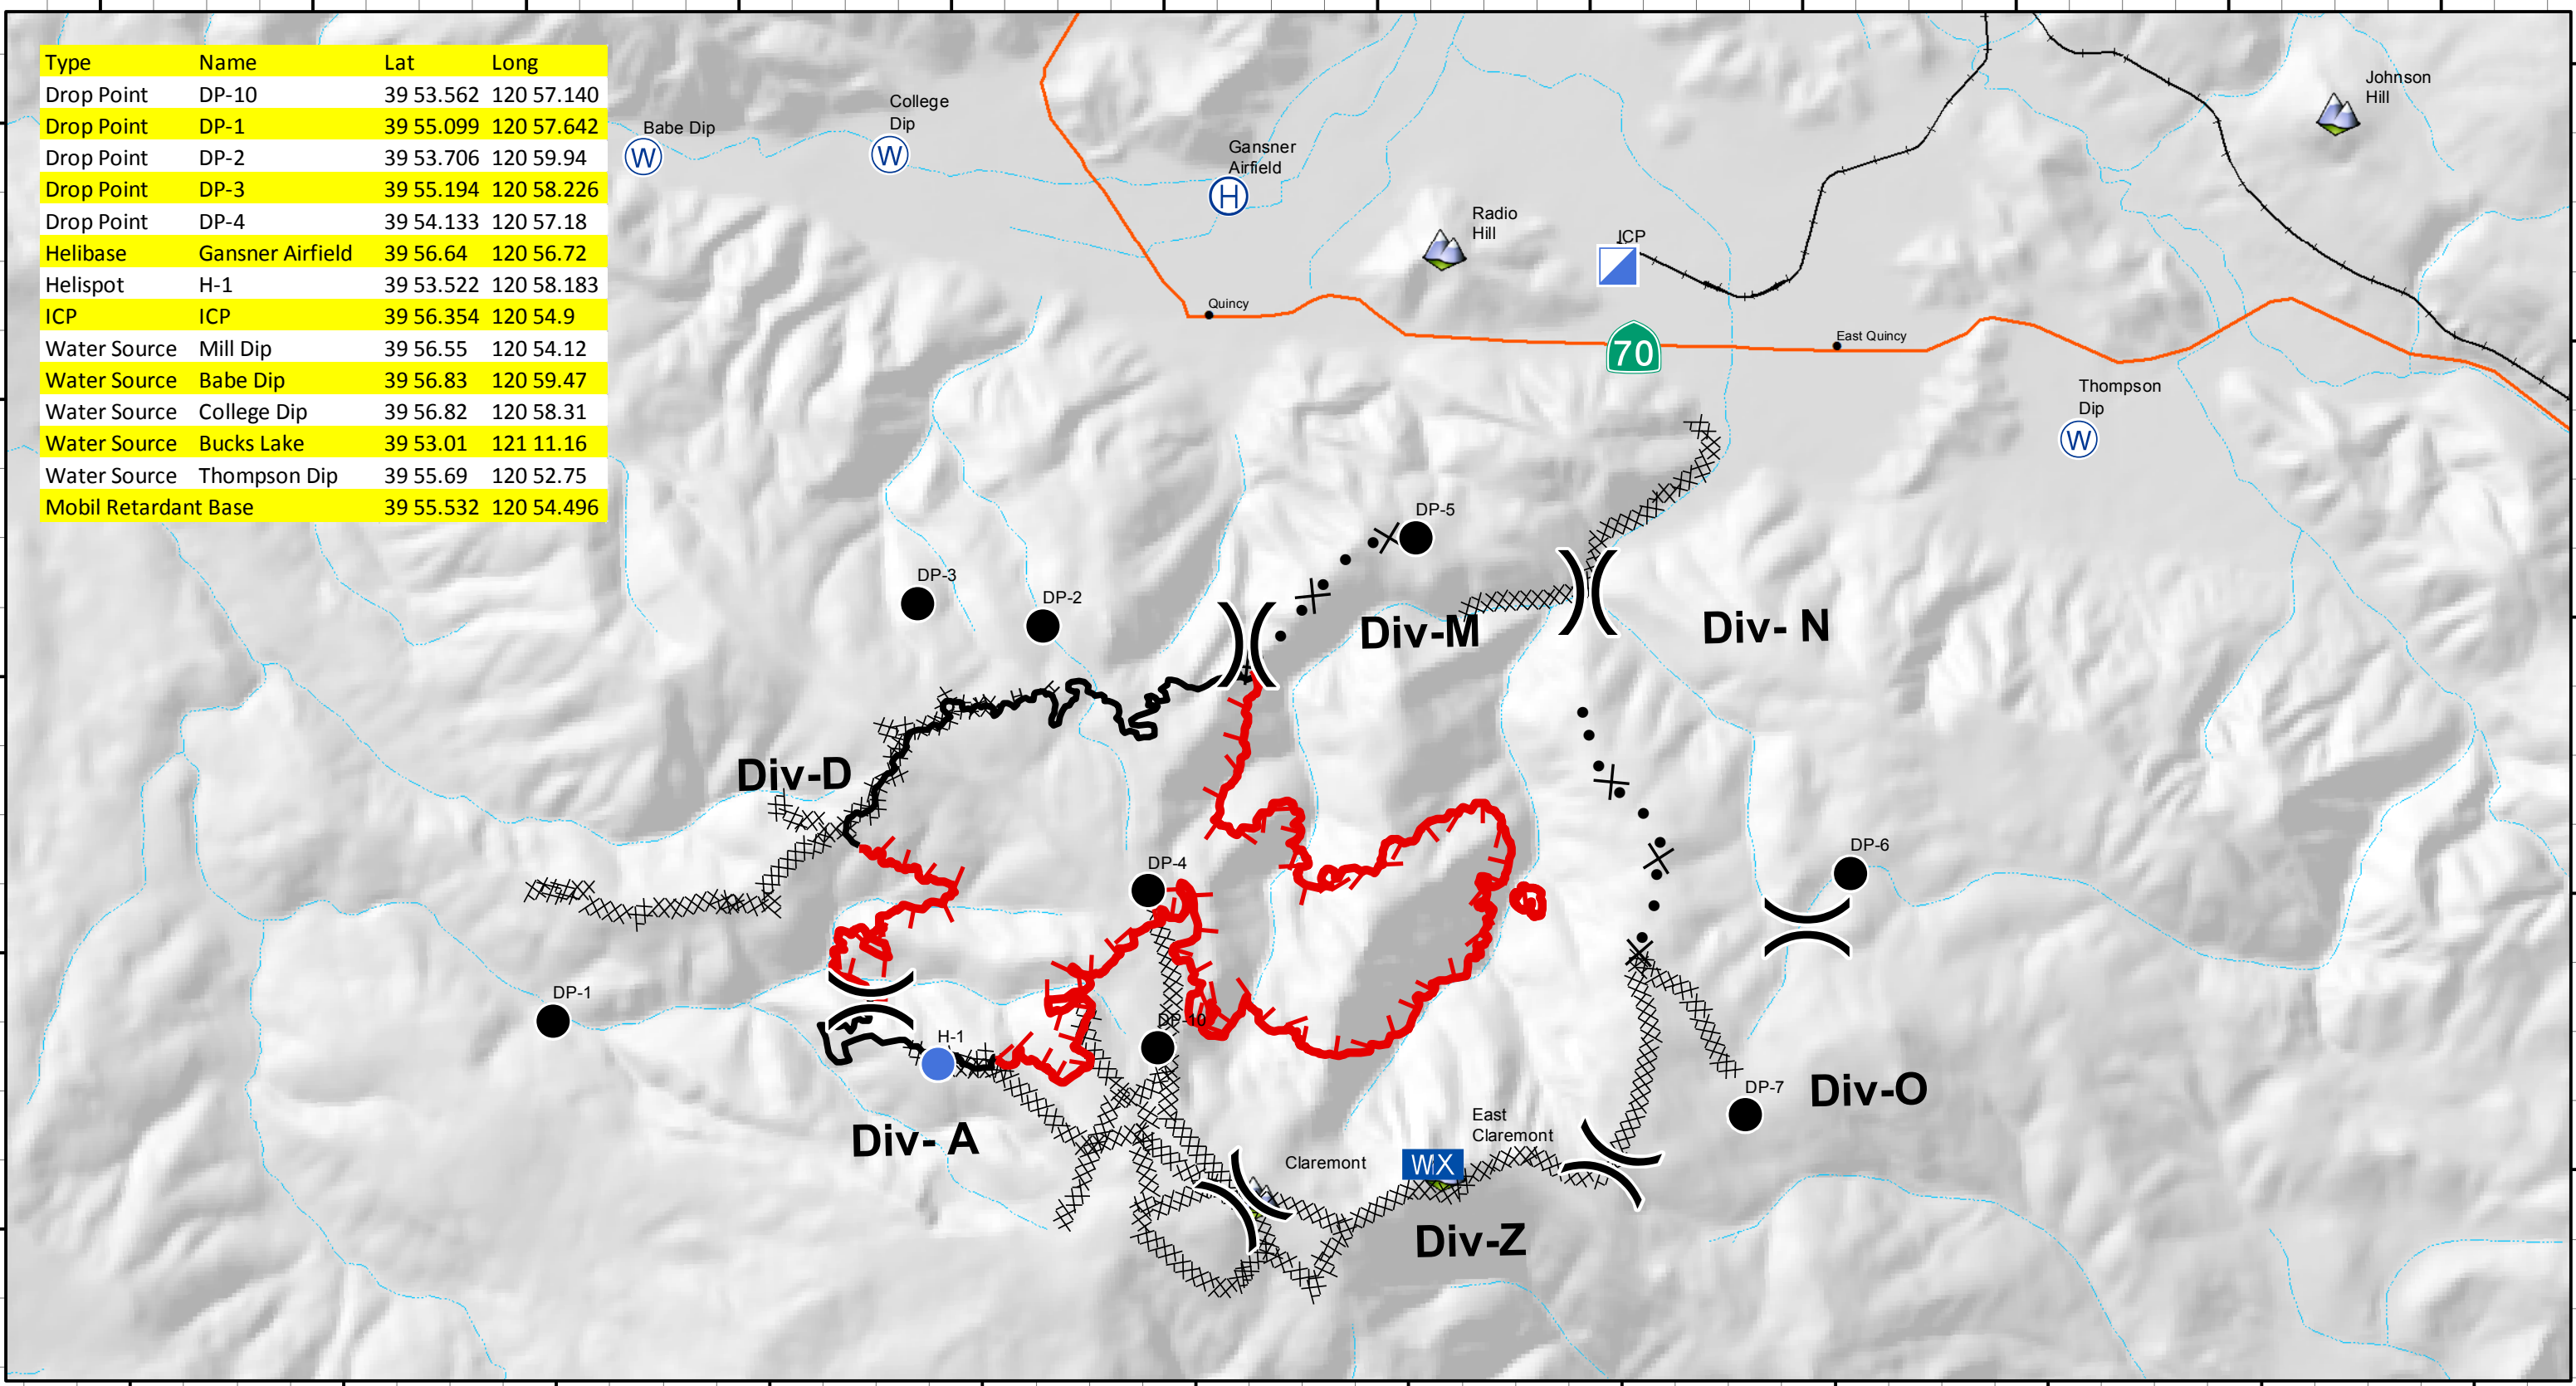

Type	Name	Lat	Long
Drop Point	DP-10	39 53.562	120 57.140
Drop Point	DP-1	39 55.099	120 57.642
Drop Point	DP-2	39 53.706	120 59.94
Drop Point	DP-3	39 55.194	120 58.226
Drop Point	DP-4	39 54.133	120 57.18
Helibase	Gansner Airfield	39 56.64	120 56.72
Helispot	H-1	39 53.522	120 58.183
ICP	ICP	39 56.354	120 54.9
Water Source	Mill Dip	39 56.55	120 54.12
Water Source	Babe Dip	39 56.83	120 59.47
Water Source	College Dip	39 56.82	120 58.31
Water Source	Bucks Lake	39 53.01	121 11.16
Water Source	Thompson Dip	39 55.69	120 52.75
Mobil Retardant Base		39 55.532	120 54.496

Minerva 5 Fire
CA-PNF-001043
8/2/2017
Air Operations :Map

Legend

- Division
- Helispot
- Retardant/Mud Pit
- Spot Fire
- Water Source
- Drop Point
- Incident Command Post
- Mobile Weather Unit
- Helibase
- Uncontrolled Fire Edge
- Completed Dozer Line
- Completed Line
- Hand Line