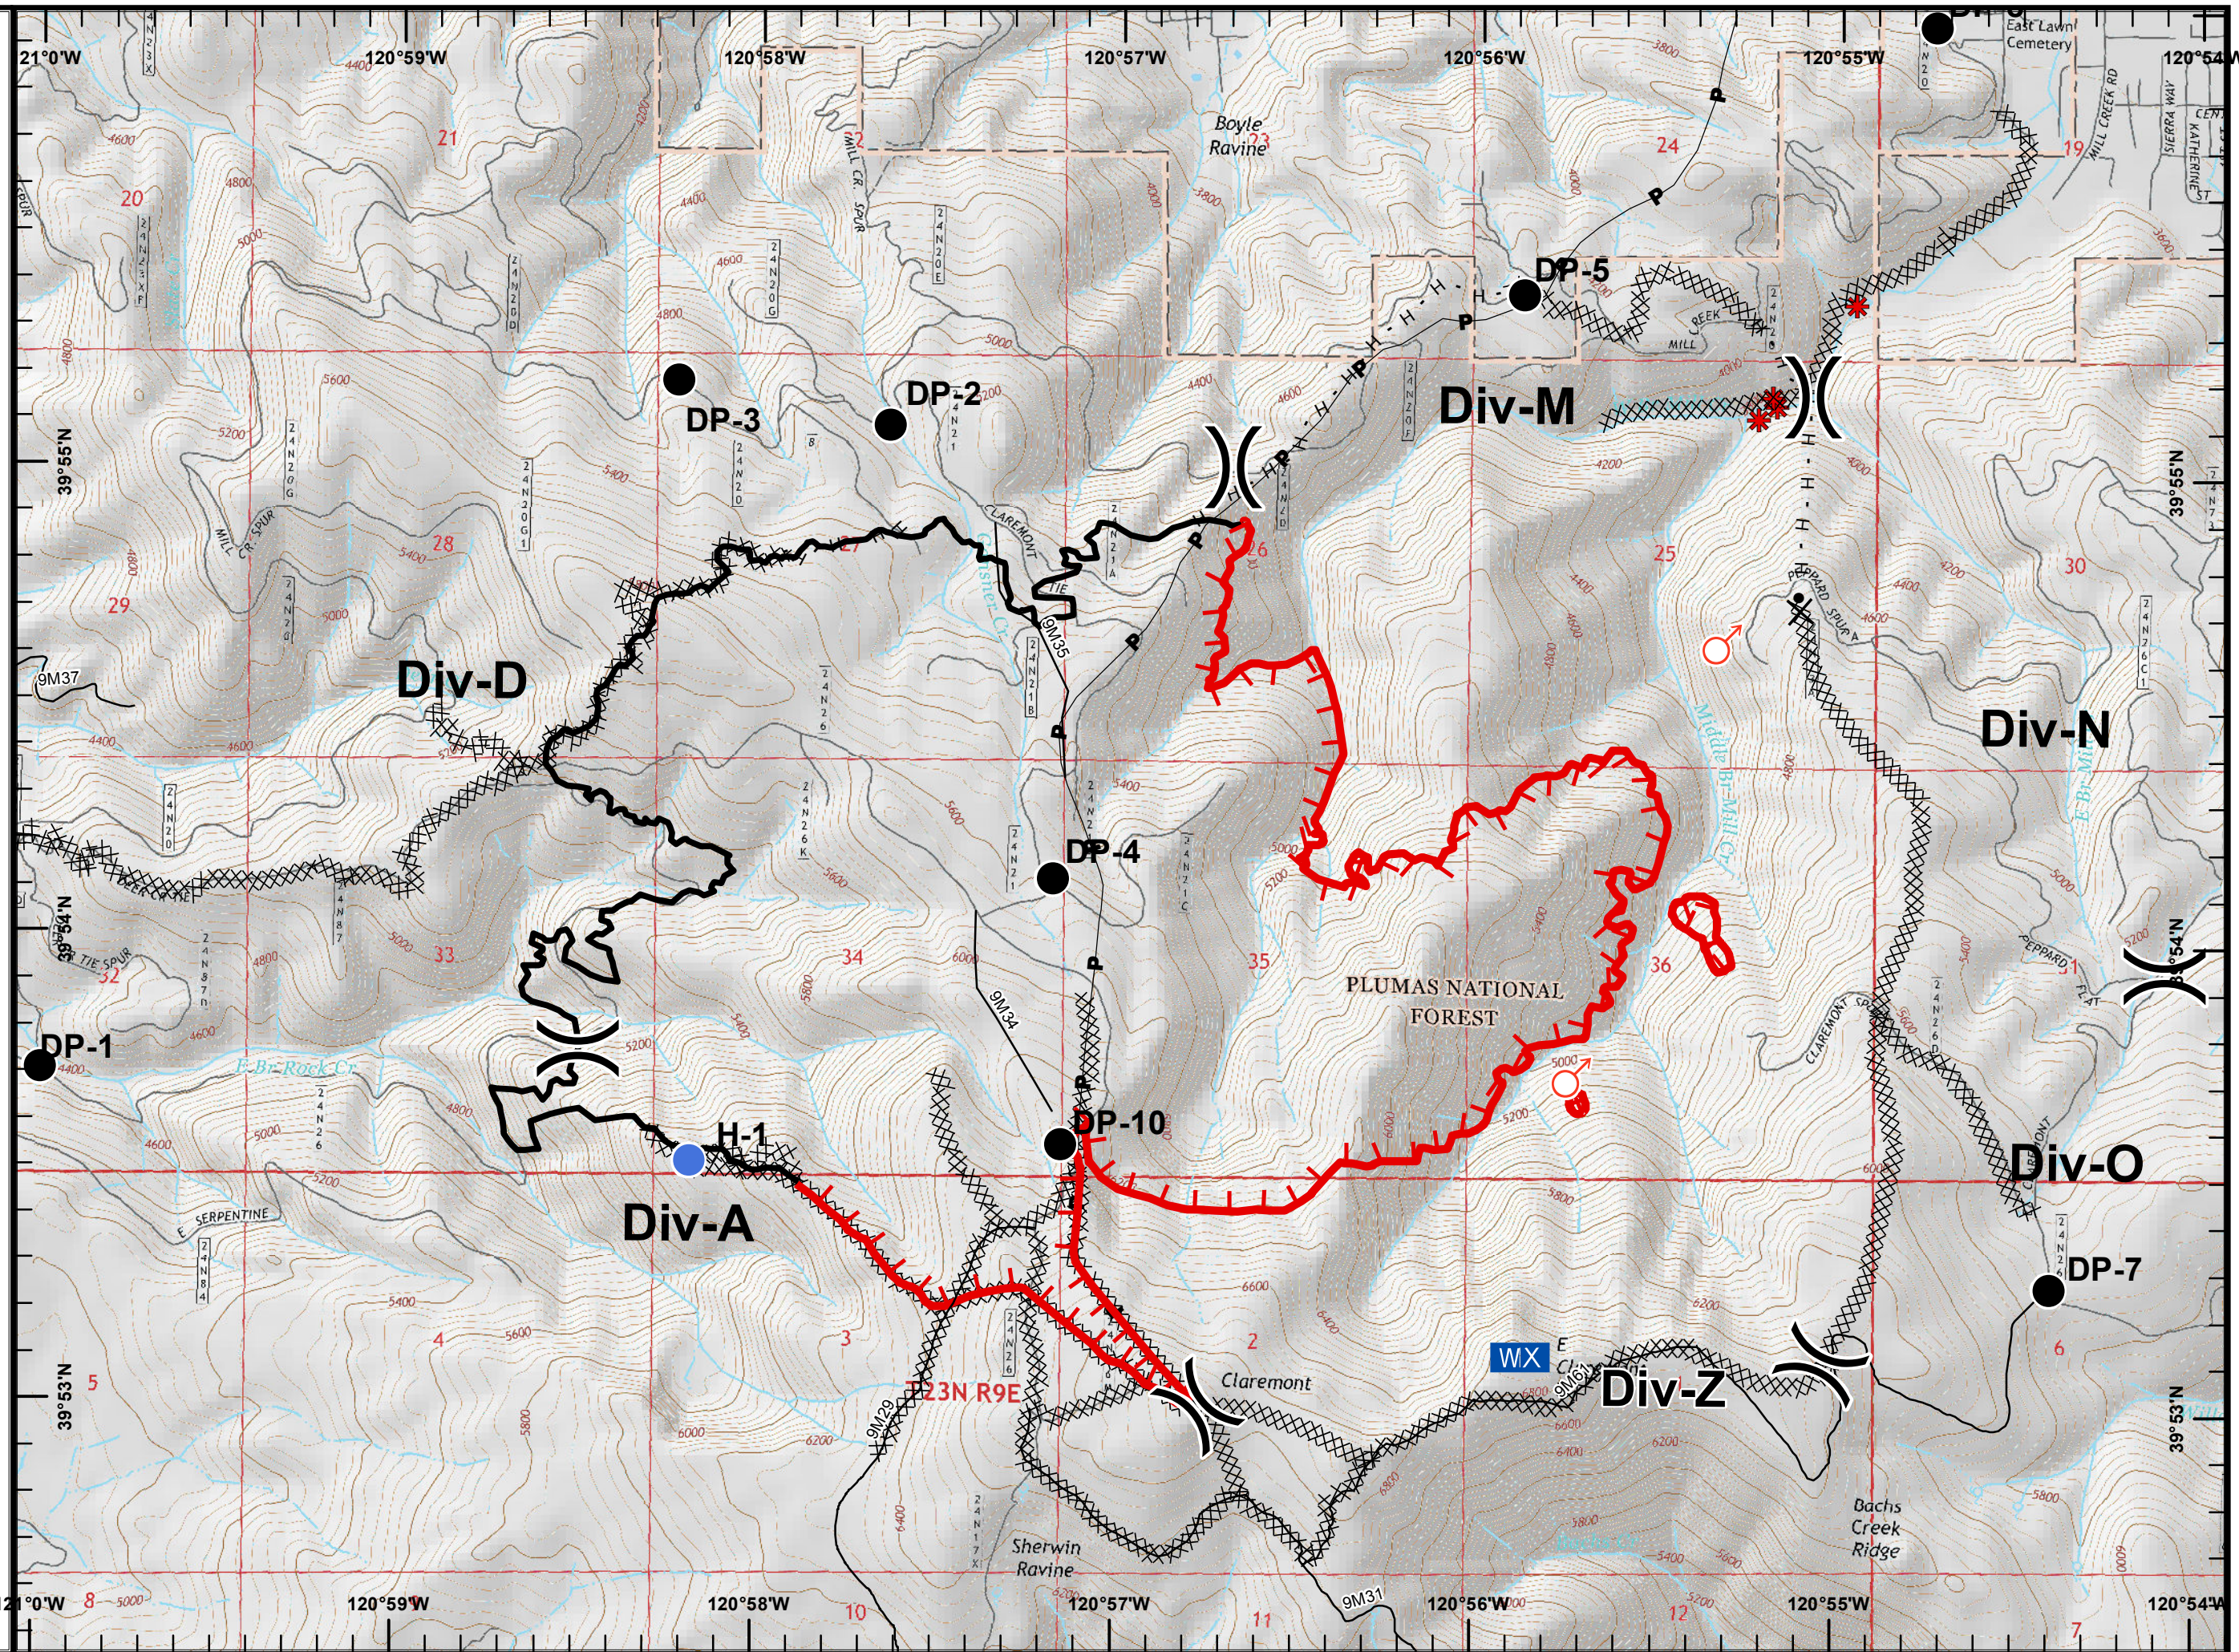

- Legend**
-  Drop Point
 -  Helispot
 -  Mobile Weather Unit
 -  Spot Fire
 -  Division
 -  Uncontrolled Fire Edge
 -  Completed Dozer Line
 -  Completed Line
 -  Hand Line
 -  Proposed Dozer Line
 -  Mine_Hazard
 -  Buried_PowerLine

<https://tinyurl.com/minerva5-OperationsMap>

DSD
 August 3
 2100 Hours

Legend

-  Drop Point
-  Helibase
-  Helispot
-  Incident Command Post
-  Spot Fire
-  Water Source
-  Division
-  Uncontrolled Fire Edge
-  Completed Dozer Line
-  Completed Line
-  Hand Line
-  Proposed Dozer Line
-  Mine_Hazard
-  Buried_PowerLine

<https://tinyurl.com/minerva5-OperationsMap>

0 0.25 0.5
Miles

DSD
August 3
2100 Hours