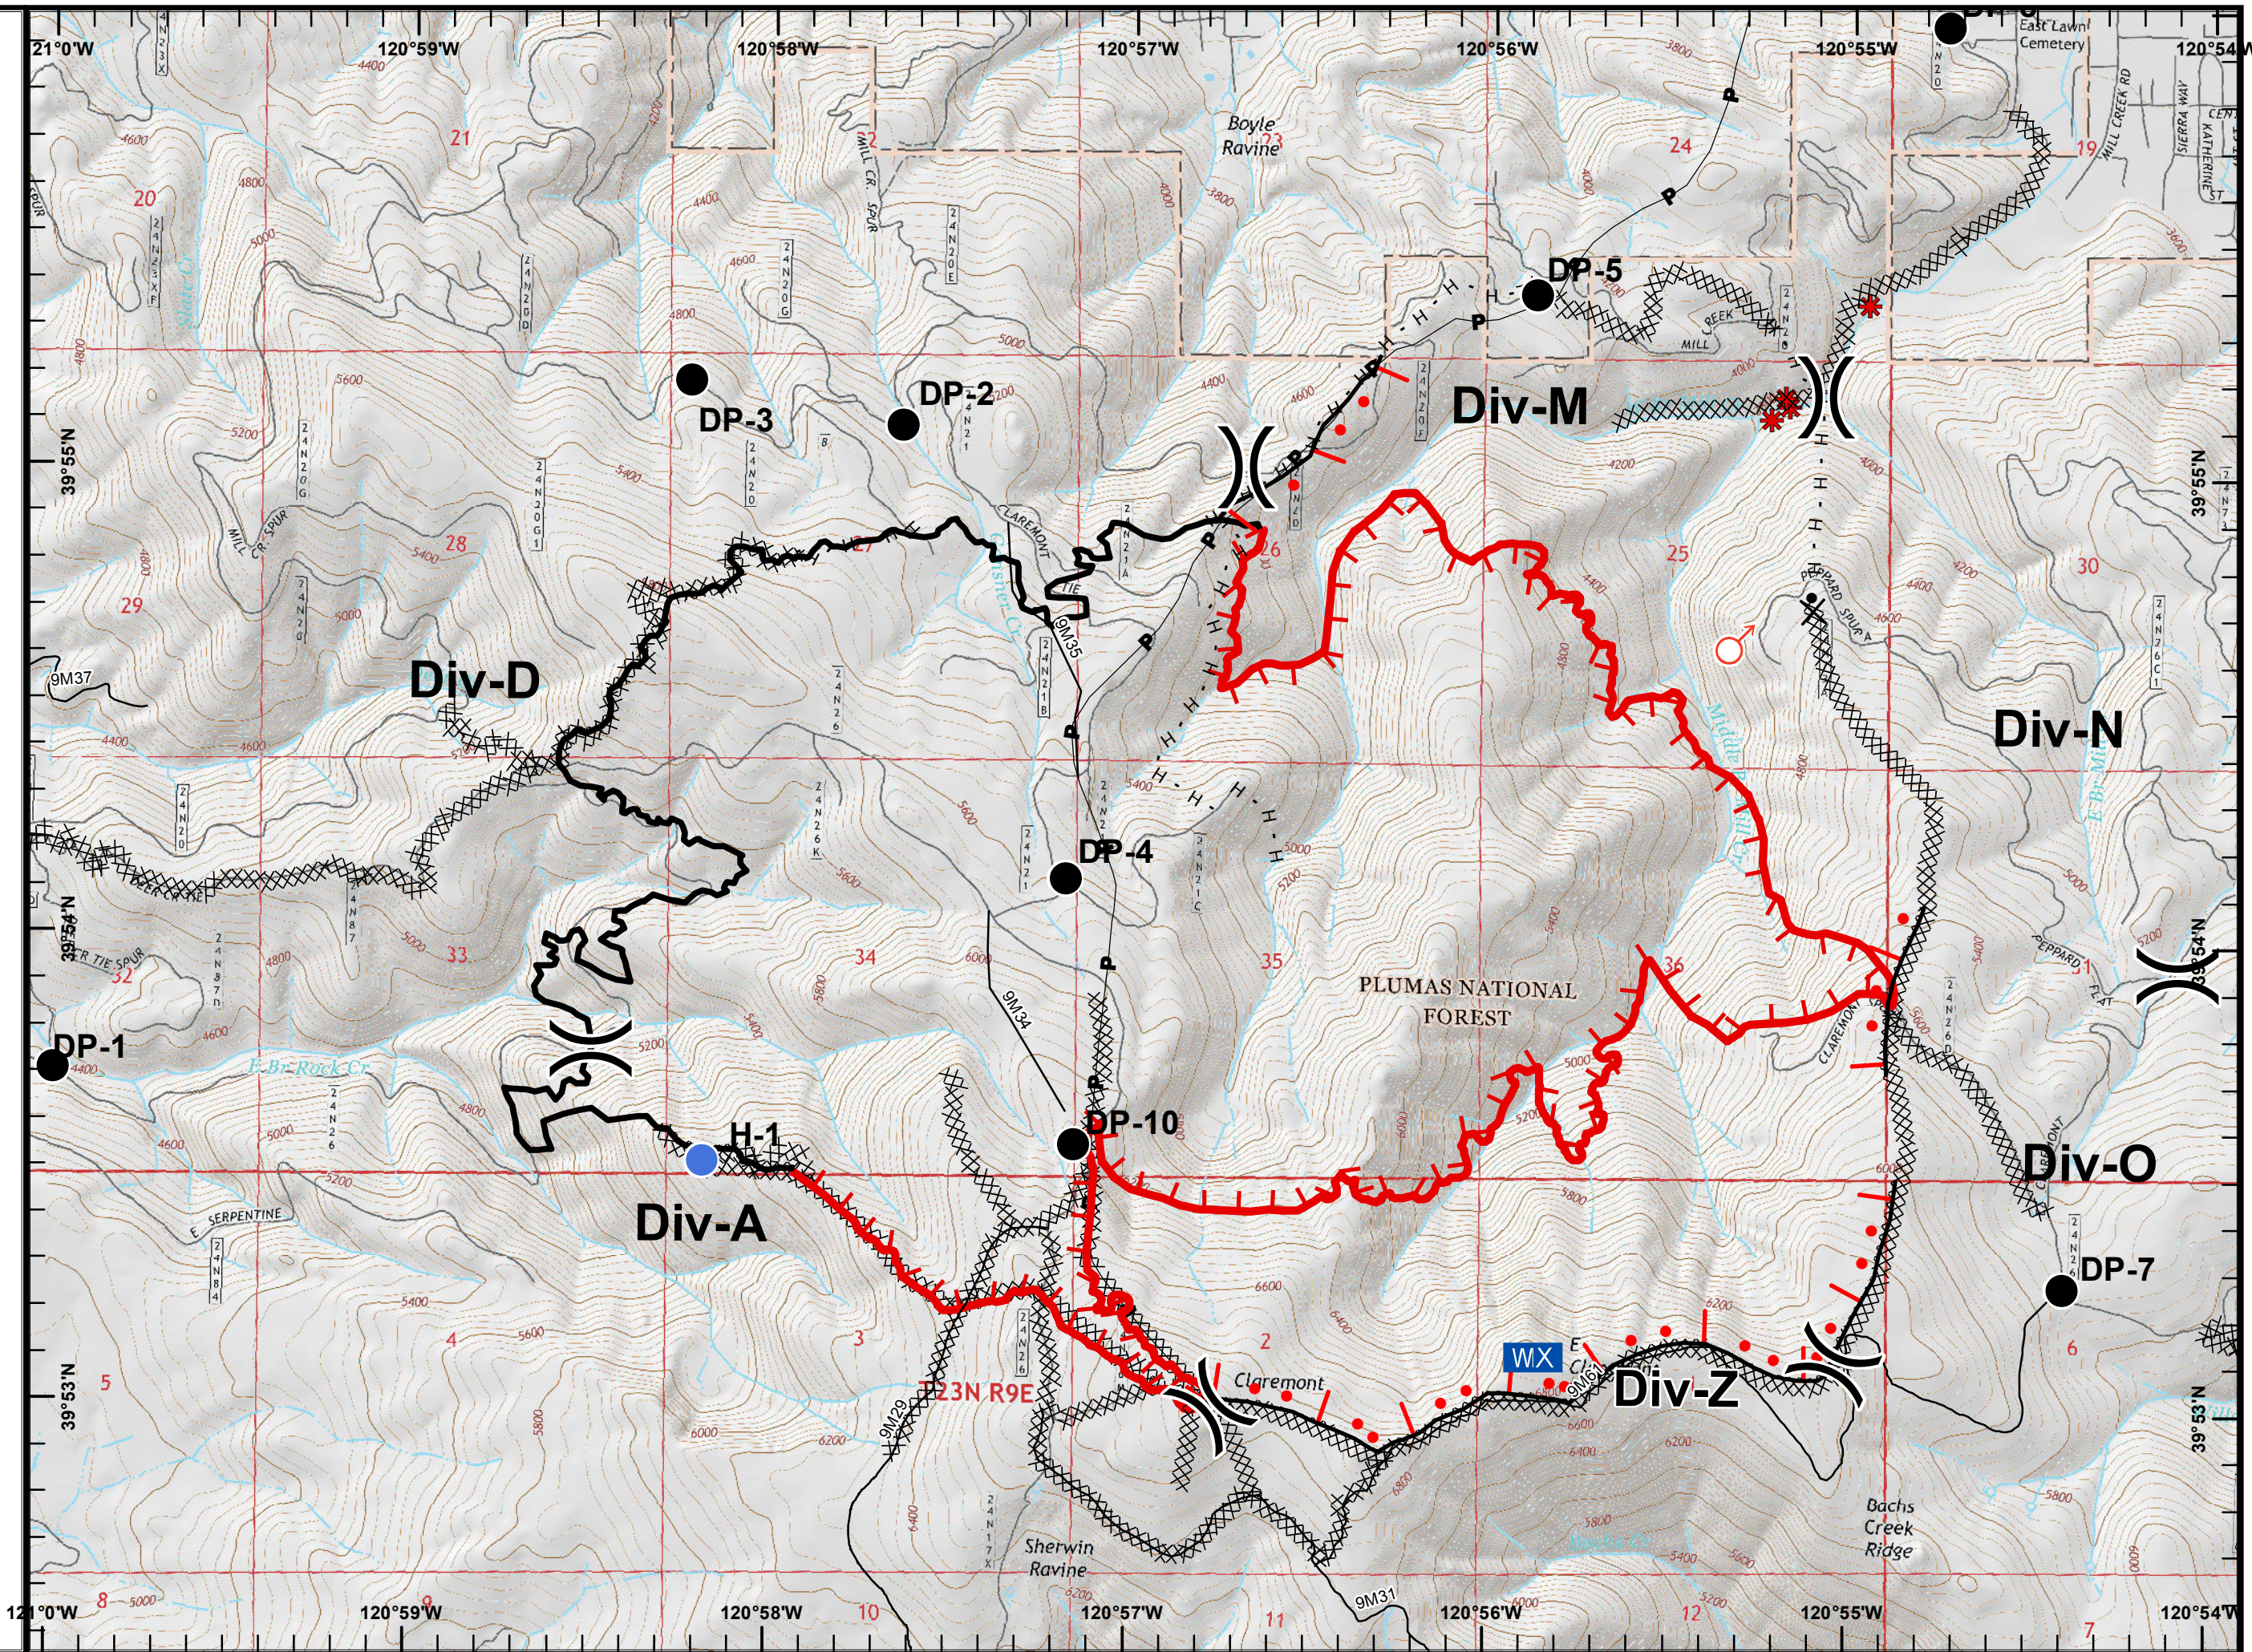

- Legend**
-  Drop Point
 -  Helispot
 -  Mobile Weather Unit
 -  Spot Fire
 -  Division
 -  Uncontrolled Fire Edge
 -  Completed Dozer Line
 -  Completed Line
 -  Hand Line
 -  Active Burnout
 -  Proposed Dozer Line
 -  Mine_Hazard
 -  Buried_PowerLine

<https://tinyurl.com/minerva5-OperationsMap>

- Legend**
-  Drop Point
 -  Helibase
 -  Helispot
 -  Incident Command Post
 -  Spot Fire
 -  Water Source
 -  Division
 -  Uncontrolled Fire Edge
 -  Completed Dozer Line
 -  Completed Line
 -  Hand Line
 -  Active Burnout
 -  Proposed Dozer Line
 -  Mine_Hazard
 -  Buried_PowerLine

<https://tinyurl.com/minerva5-OperationsMap>

0 0.25 0.5
Miles