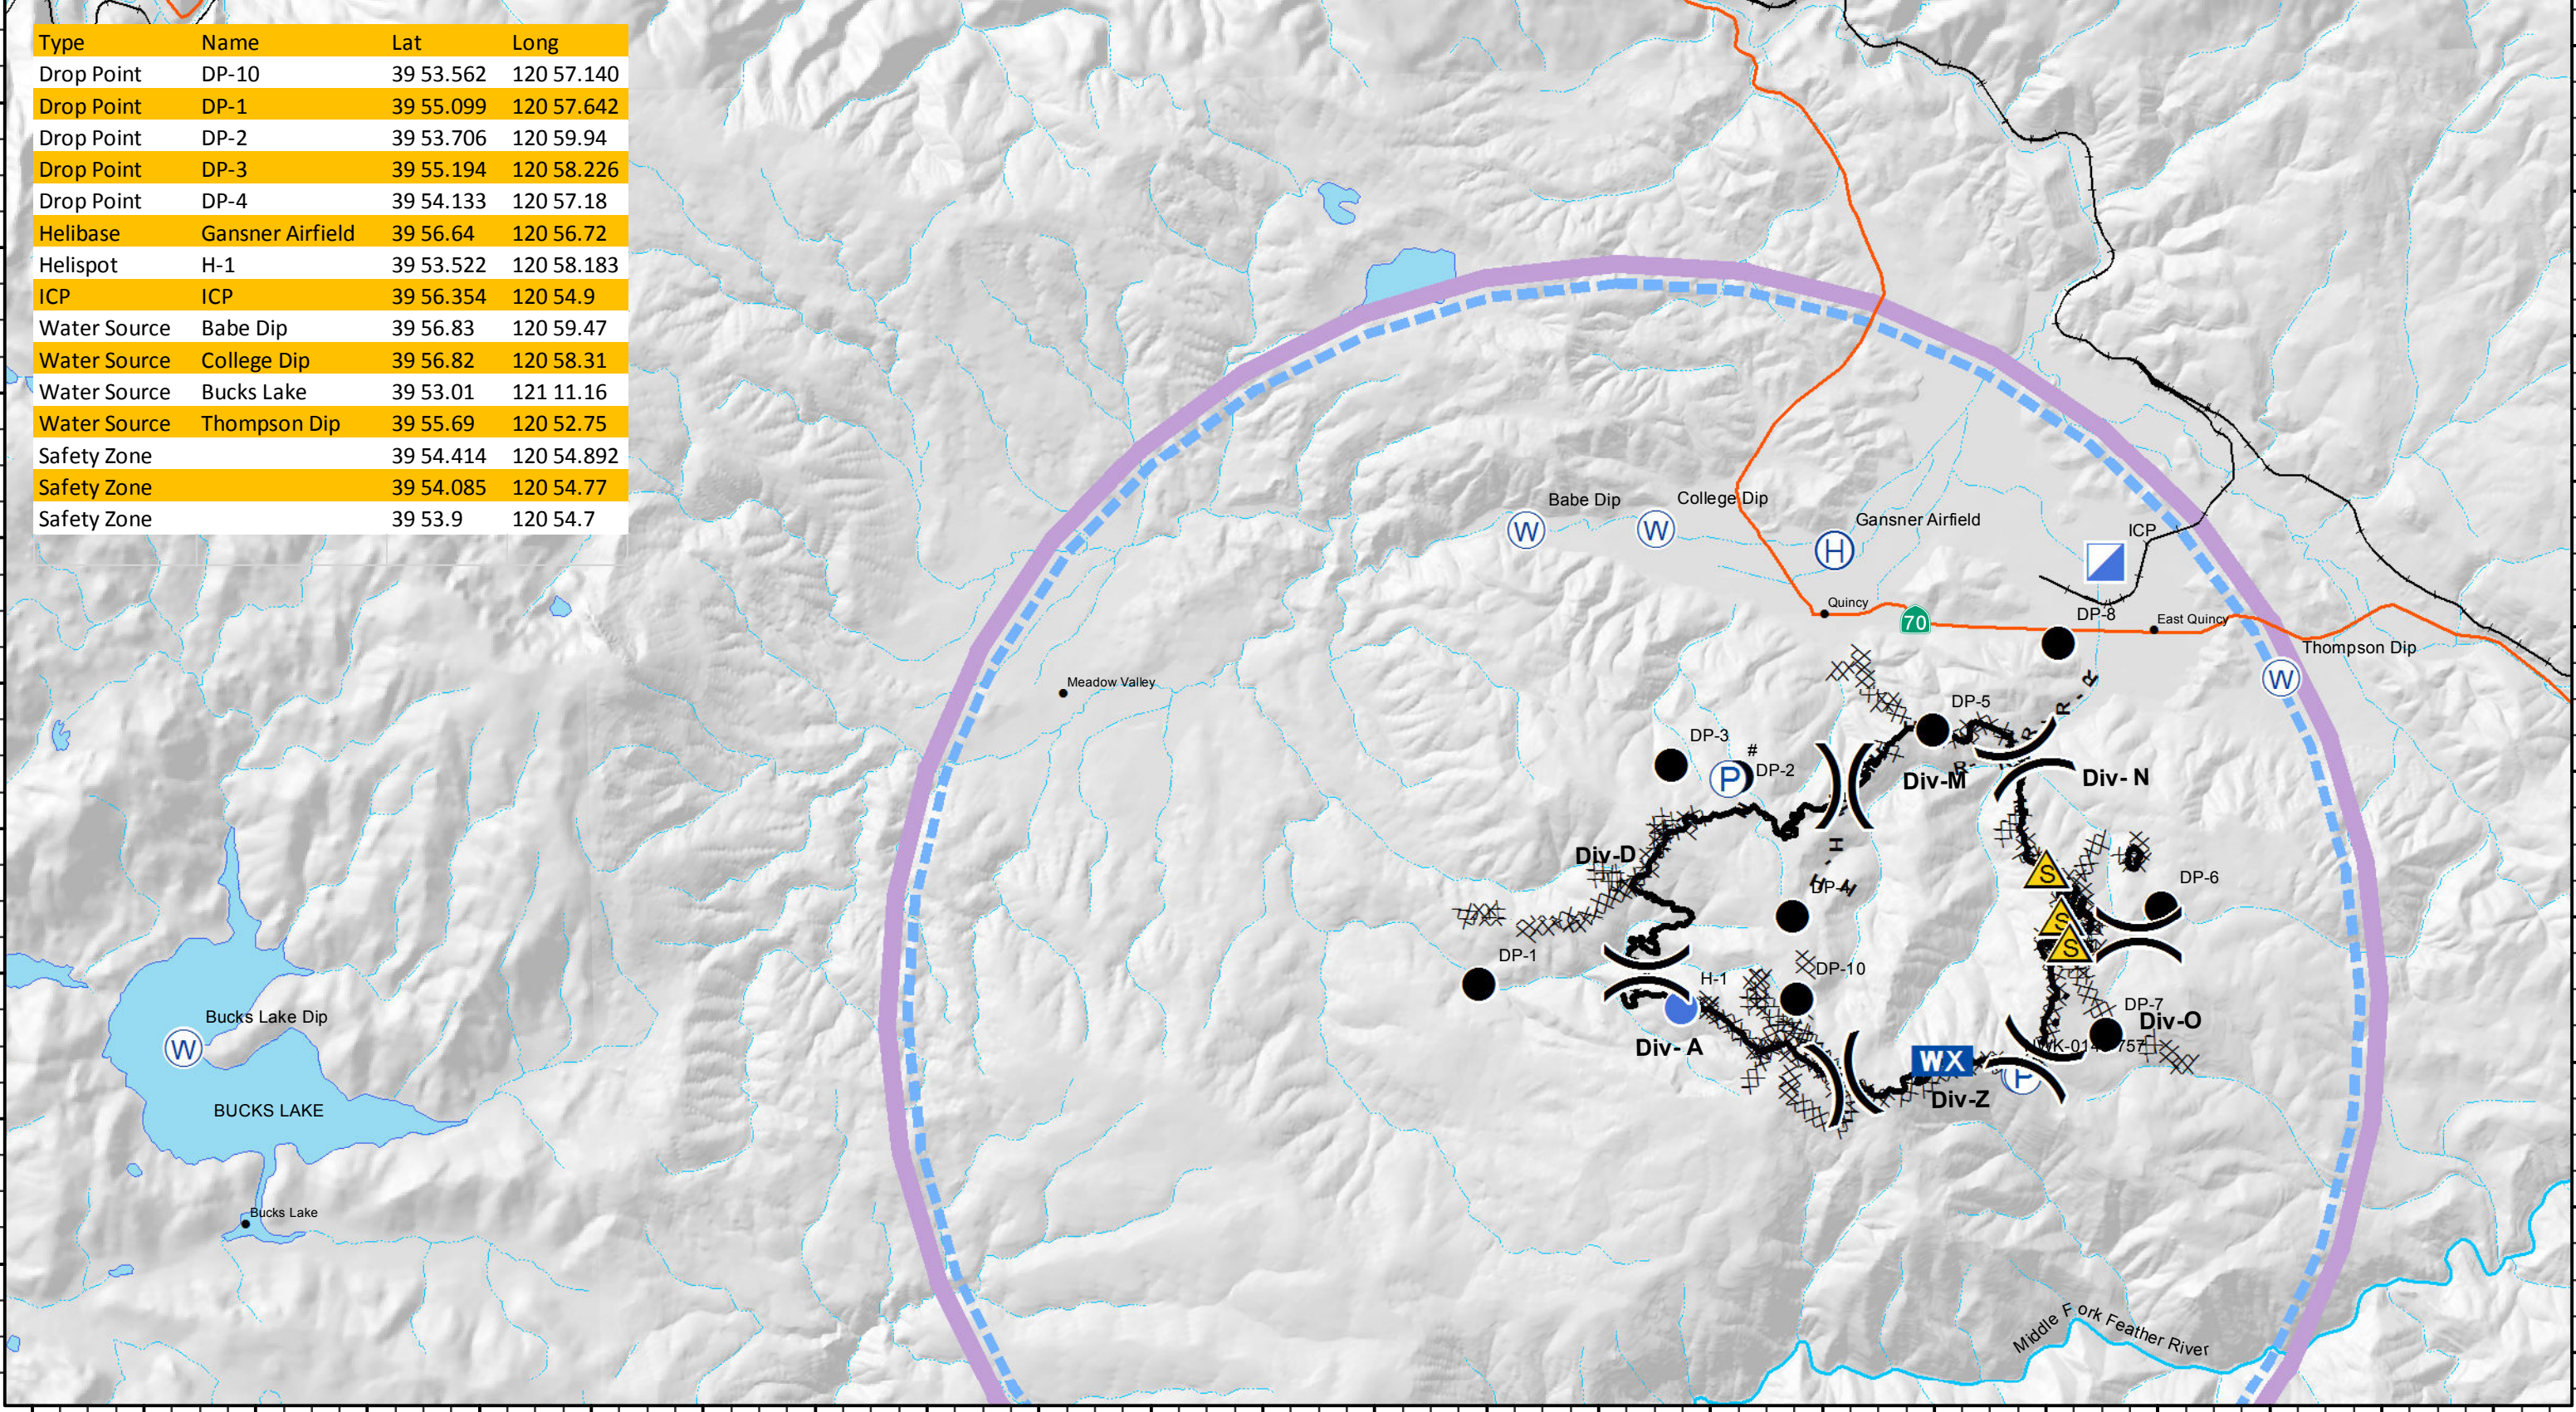

Type	Name	Lat	Long
Drop Point	DP-10	39 53.562	120 57.140
Drop Point	DP-1	39 55.099	120 57.642
Drop Point	DP-2	39 53.706	120 59.94
Drop Point	DP-3	39 55.194	120 58.226
Drop Point	DP-4	39 54.133	120 57.18
Helibase	Gansner Airfield	39 56.64	120 56.72
Helispot	H-1	39 53.522	120 58.183
ICP	ICP	39 56.354	120 54.9
Water Source	Babe Dip	39 56.83	120 59.47
Water Source	College Dip	39 56.82	120 58.31
Water Source	Bucks Lake	39 53.01	121 11.16
Water Source	Thompson Dip	39 55.69	120 52.75
Safety Zone		39 54.414	120 54.892
Safety Zone		39 54.085	120 54.77
Safety Zone		39 53.9	120 54.7

**Minerva 5 Fire**  
**CA-PNF-001043**  
**8/9/2017**  
**Air Operations :Map**

**Legend**

- Drop Point
- ⊕ Helibase
- Helispot
- ⚠ Safety Zone
- ▣ Incident Command Post
- ⊕ Water Source
- ⌋ Division
- Controlled Fire Edge
- Uncontrolled Fire Edge
- ⊞ TFR\_7\_0029
- ⊞ Pump