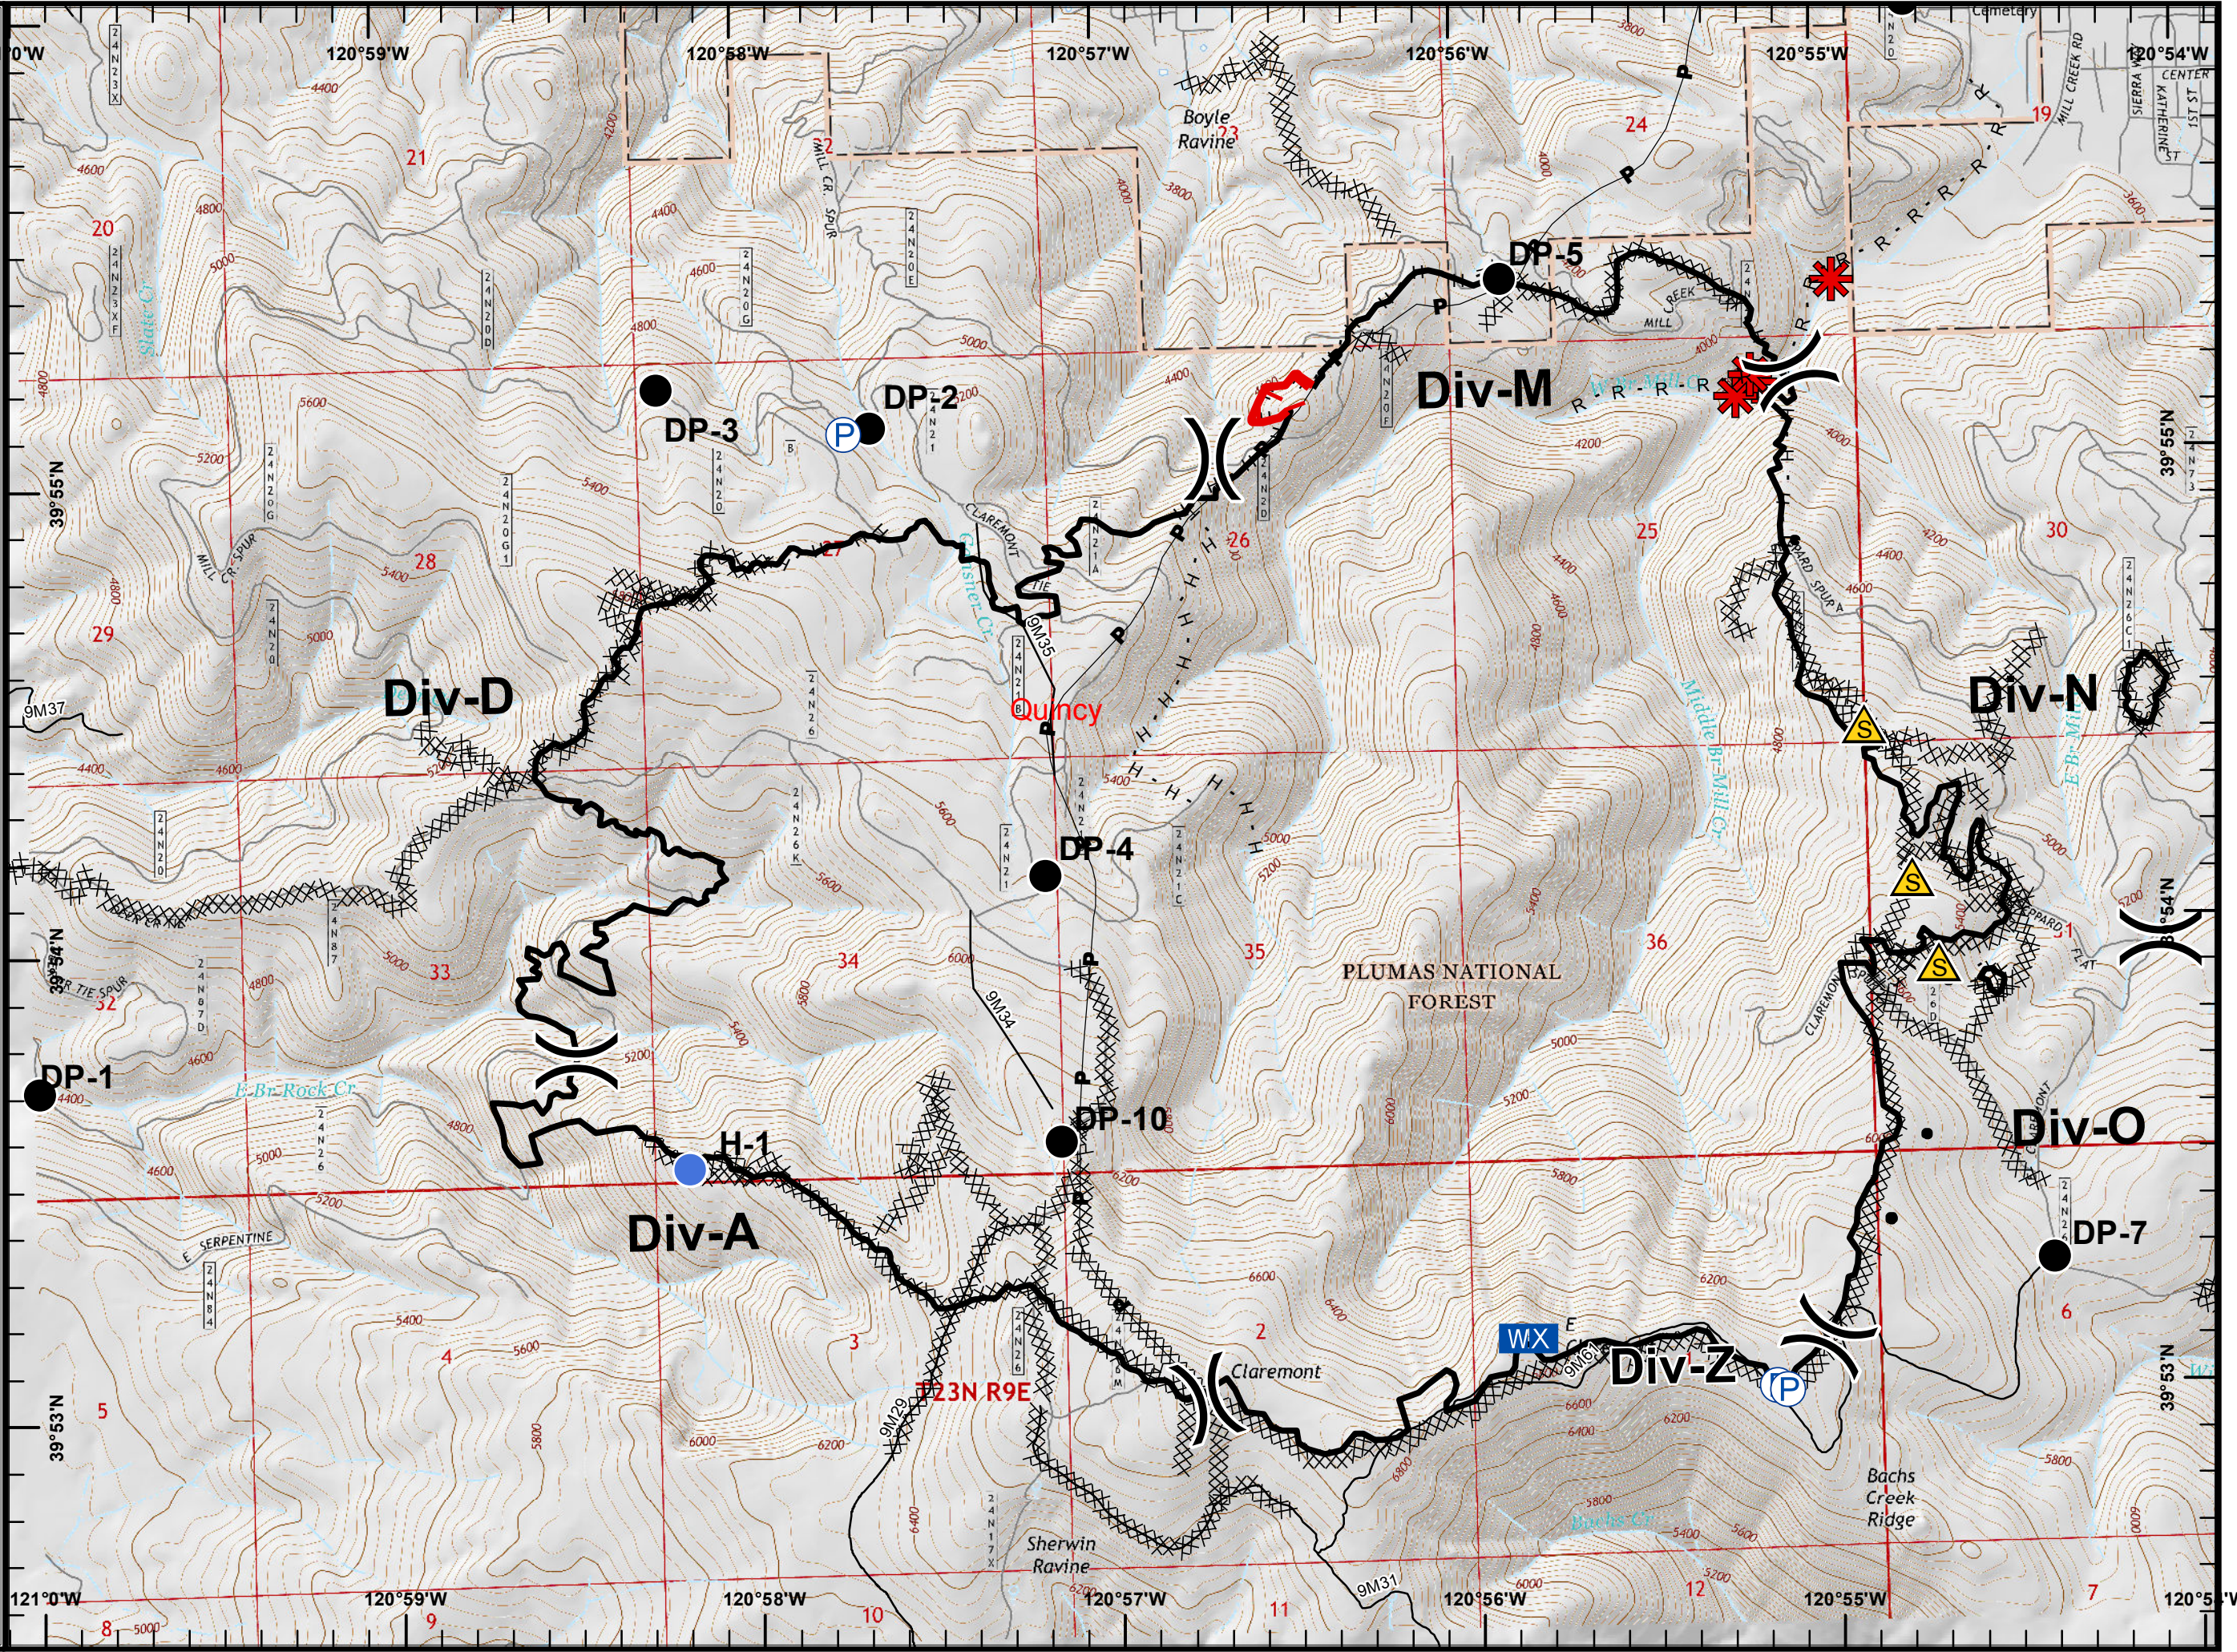

-  Drop Point
-  Helispot
-  Mobile Weather Unit
-  Pump
-  Safety Zone
-  Division
-  Uncontrolled Fire Edge
-  Completed Dozer Line
-  Completed Line
-  Hand Line
-  Road as Completed Line
-  Mine\_Hazard
-  Buried\_PowerLine

<https://tinyurl.com/minerva5-OperationsMap>

0 0.25 0.5  
Miles

DSD  
8/10/2017  
11:14:56 PM

**IAP**  
**Minerva 5**  
**CA-PNF-001043**  
**8/11/2017**  
**NAD83**  
**Page 2**

-  Drop Point
-  Helibase
-  Helispot
-  Incident Command Post
-  Pump
-  Safety Zone
-  Water Source
-  Division
-  Uncontrolled Fire Edge
-  Completed Dozer Line
-  Completed Line
-  Hand Line
-  Road as Completed Line
-  Mine\_Hazard
-  Buried\_PowerLine

<https://tinyurl.com/minerva5-OperationsMap>

0 0.25 0.5  
Miles

DSD  
8/10/2017  
11:15:00 PM