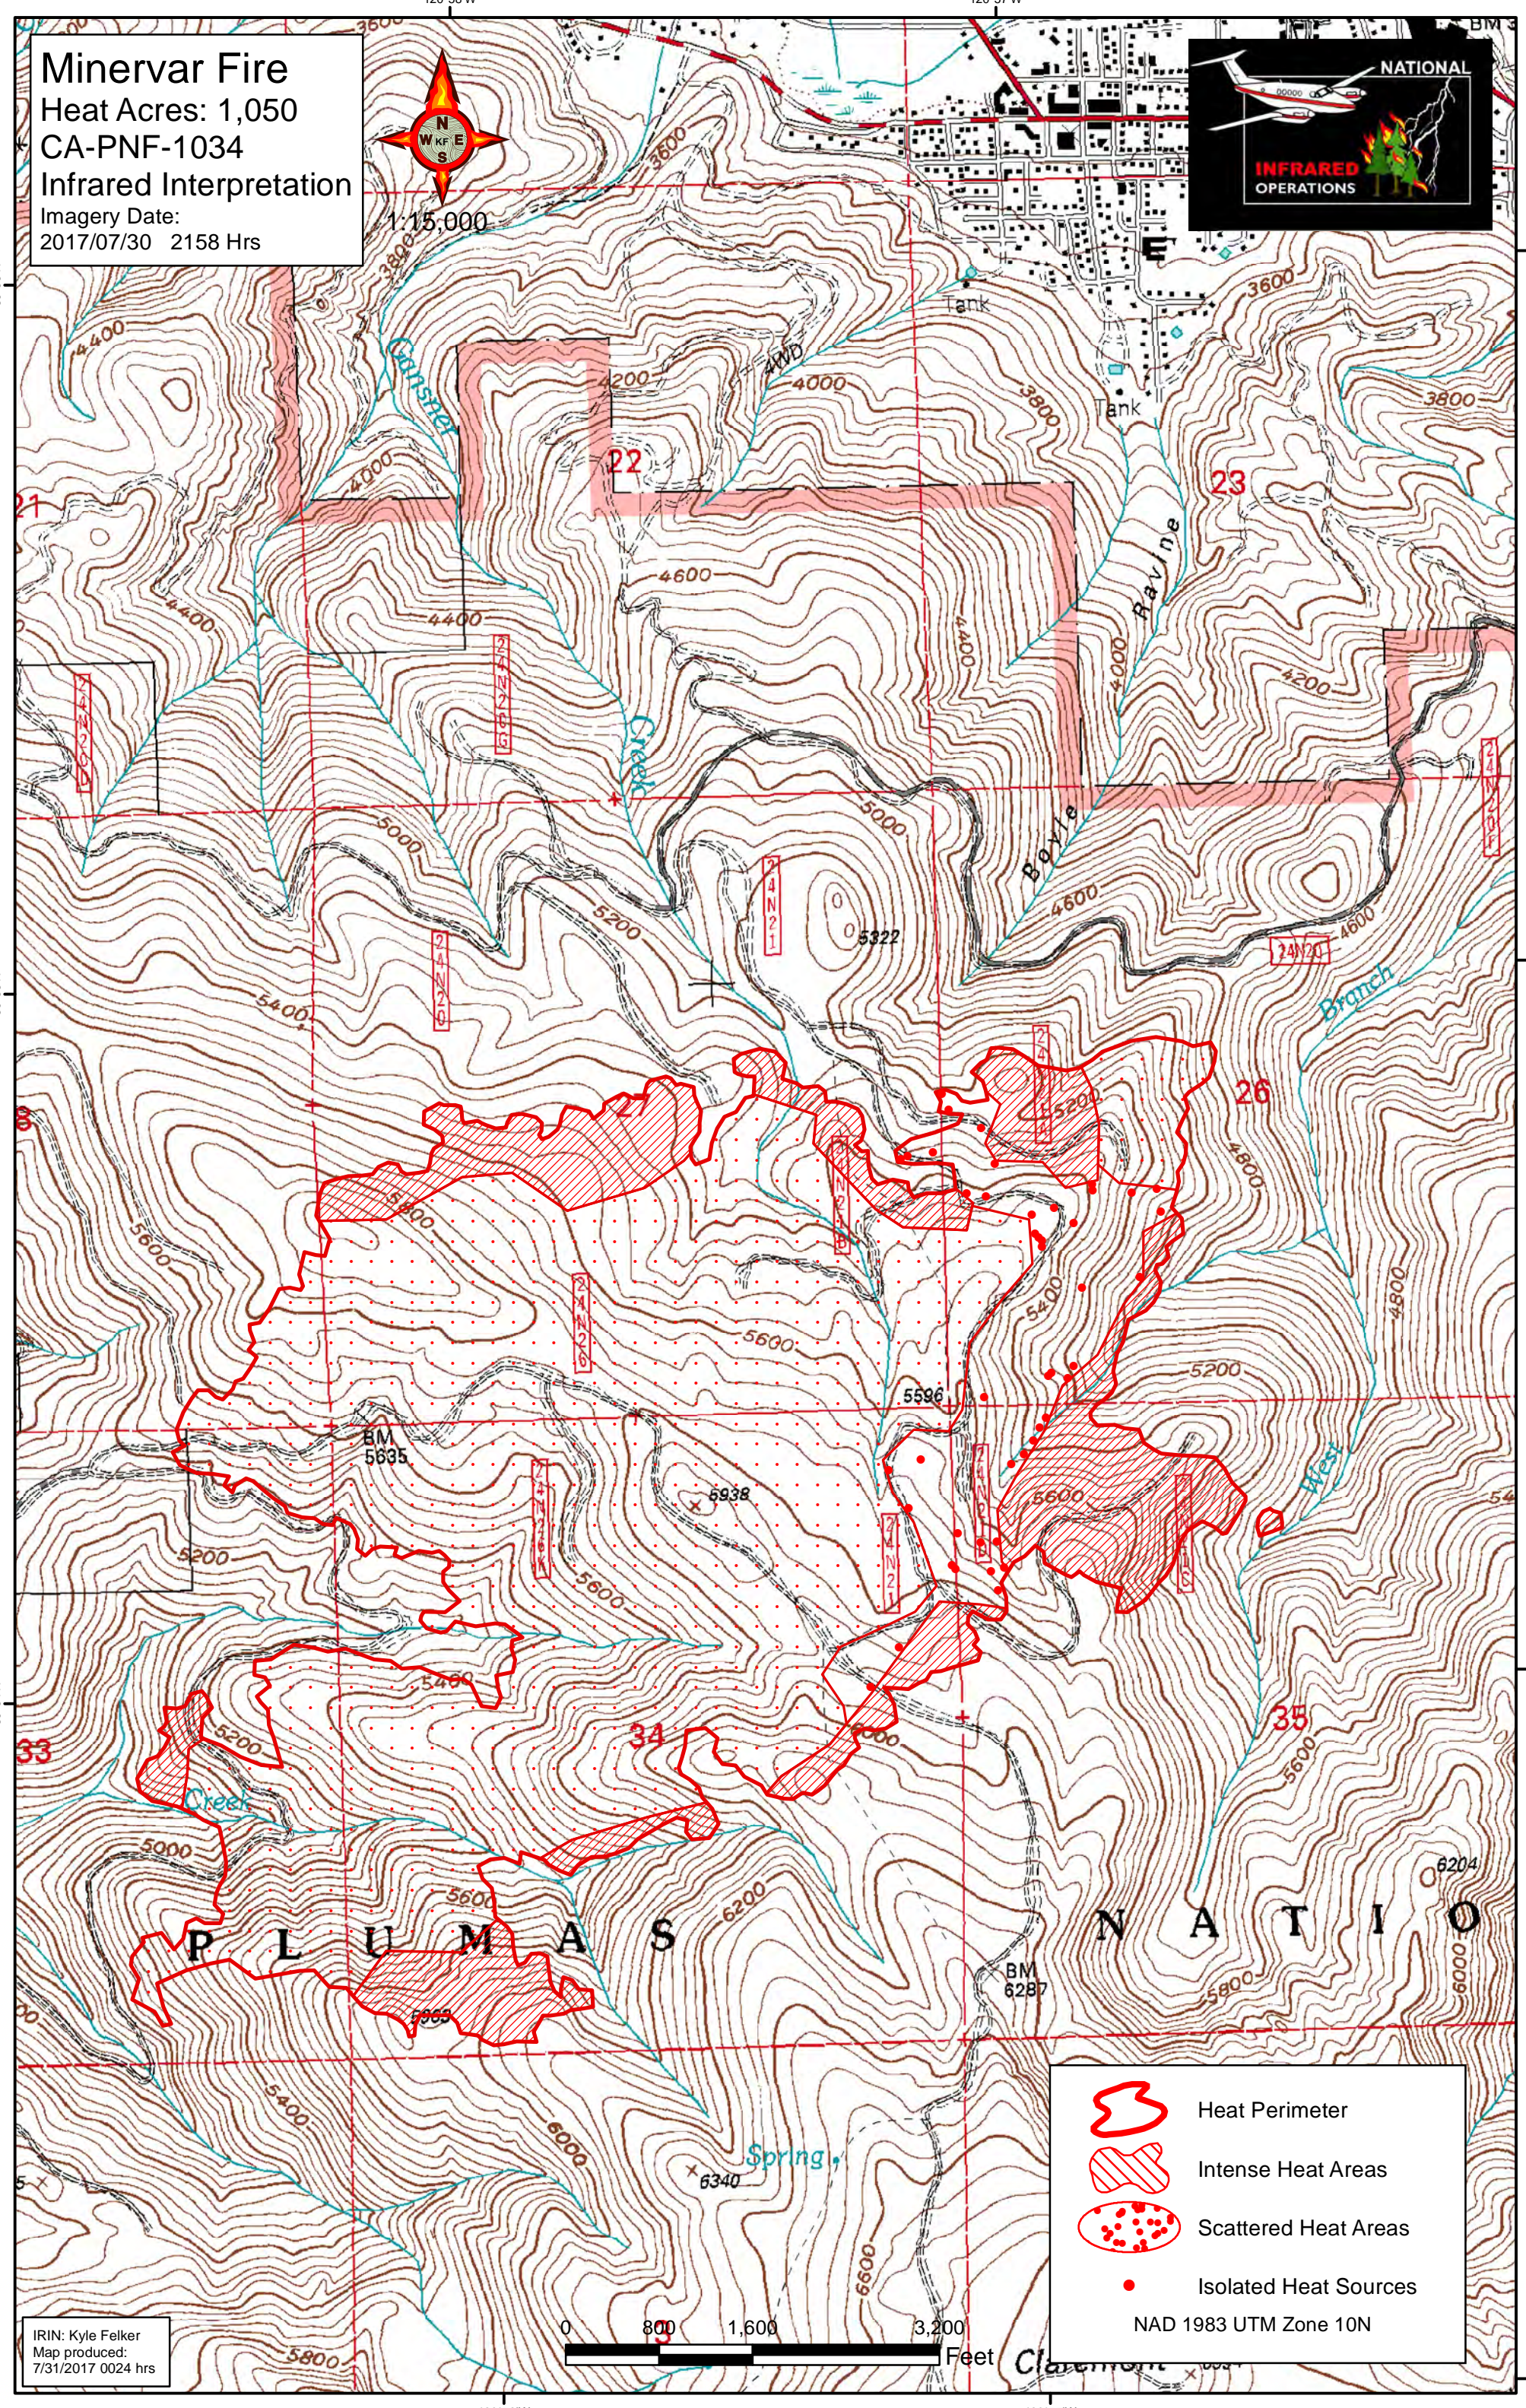

**Minervar Fire**  
 Heat Acres: 1,050  
 CA-PNF-1034  
 Infrared Interpretation  
 Imagery Date:  
 2017/07/30 2158 Hrs

	Heat Perimeter
	Intense Heat Areas
	Scattered Heat Areas
	Isolated Heat Sources
NAD 1983 UTM Zone 10N	

IRIN: Kyle Felker  
 Map produced:  
 7/31/2017 0024 hrs

39°56'N  
39°55'N  
39°54'N  
39°53'N

120°58'W 120°57'W

120°58'W 120°57'W