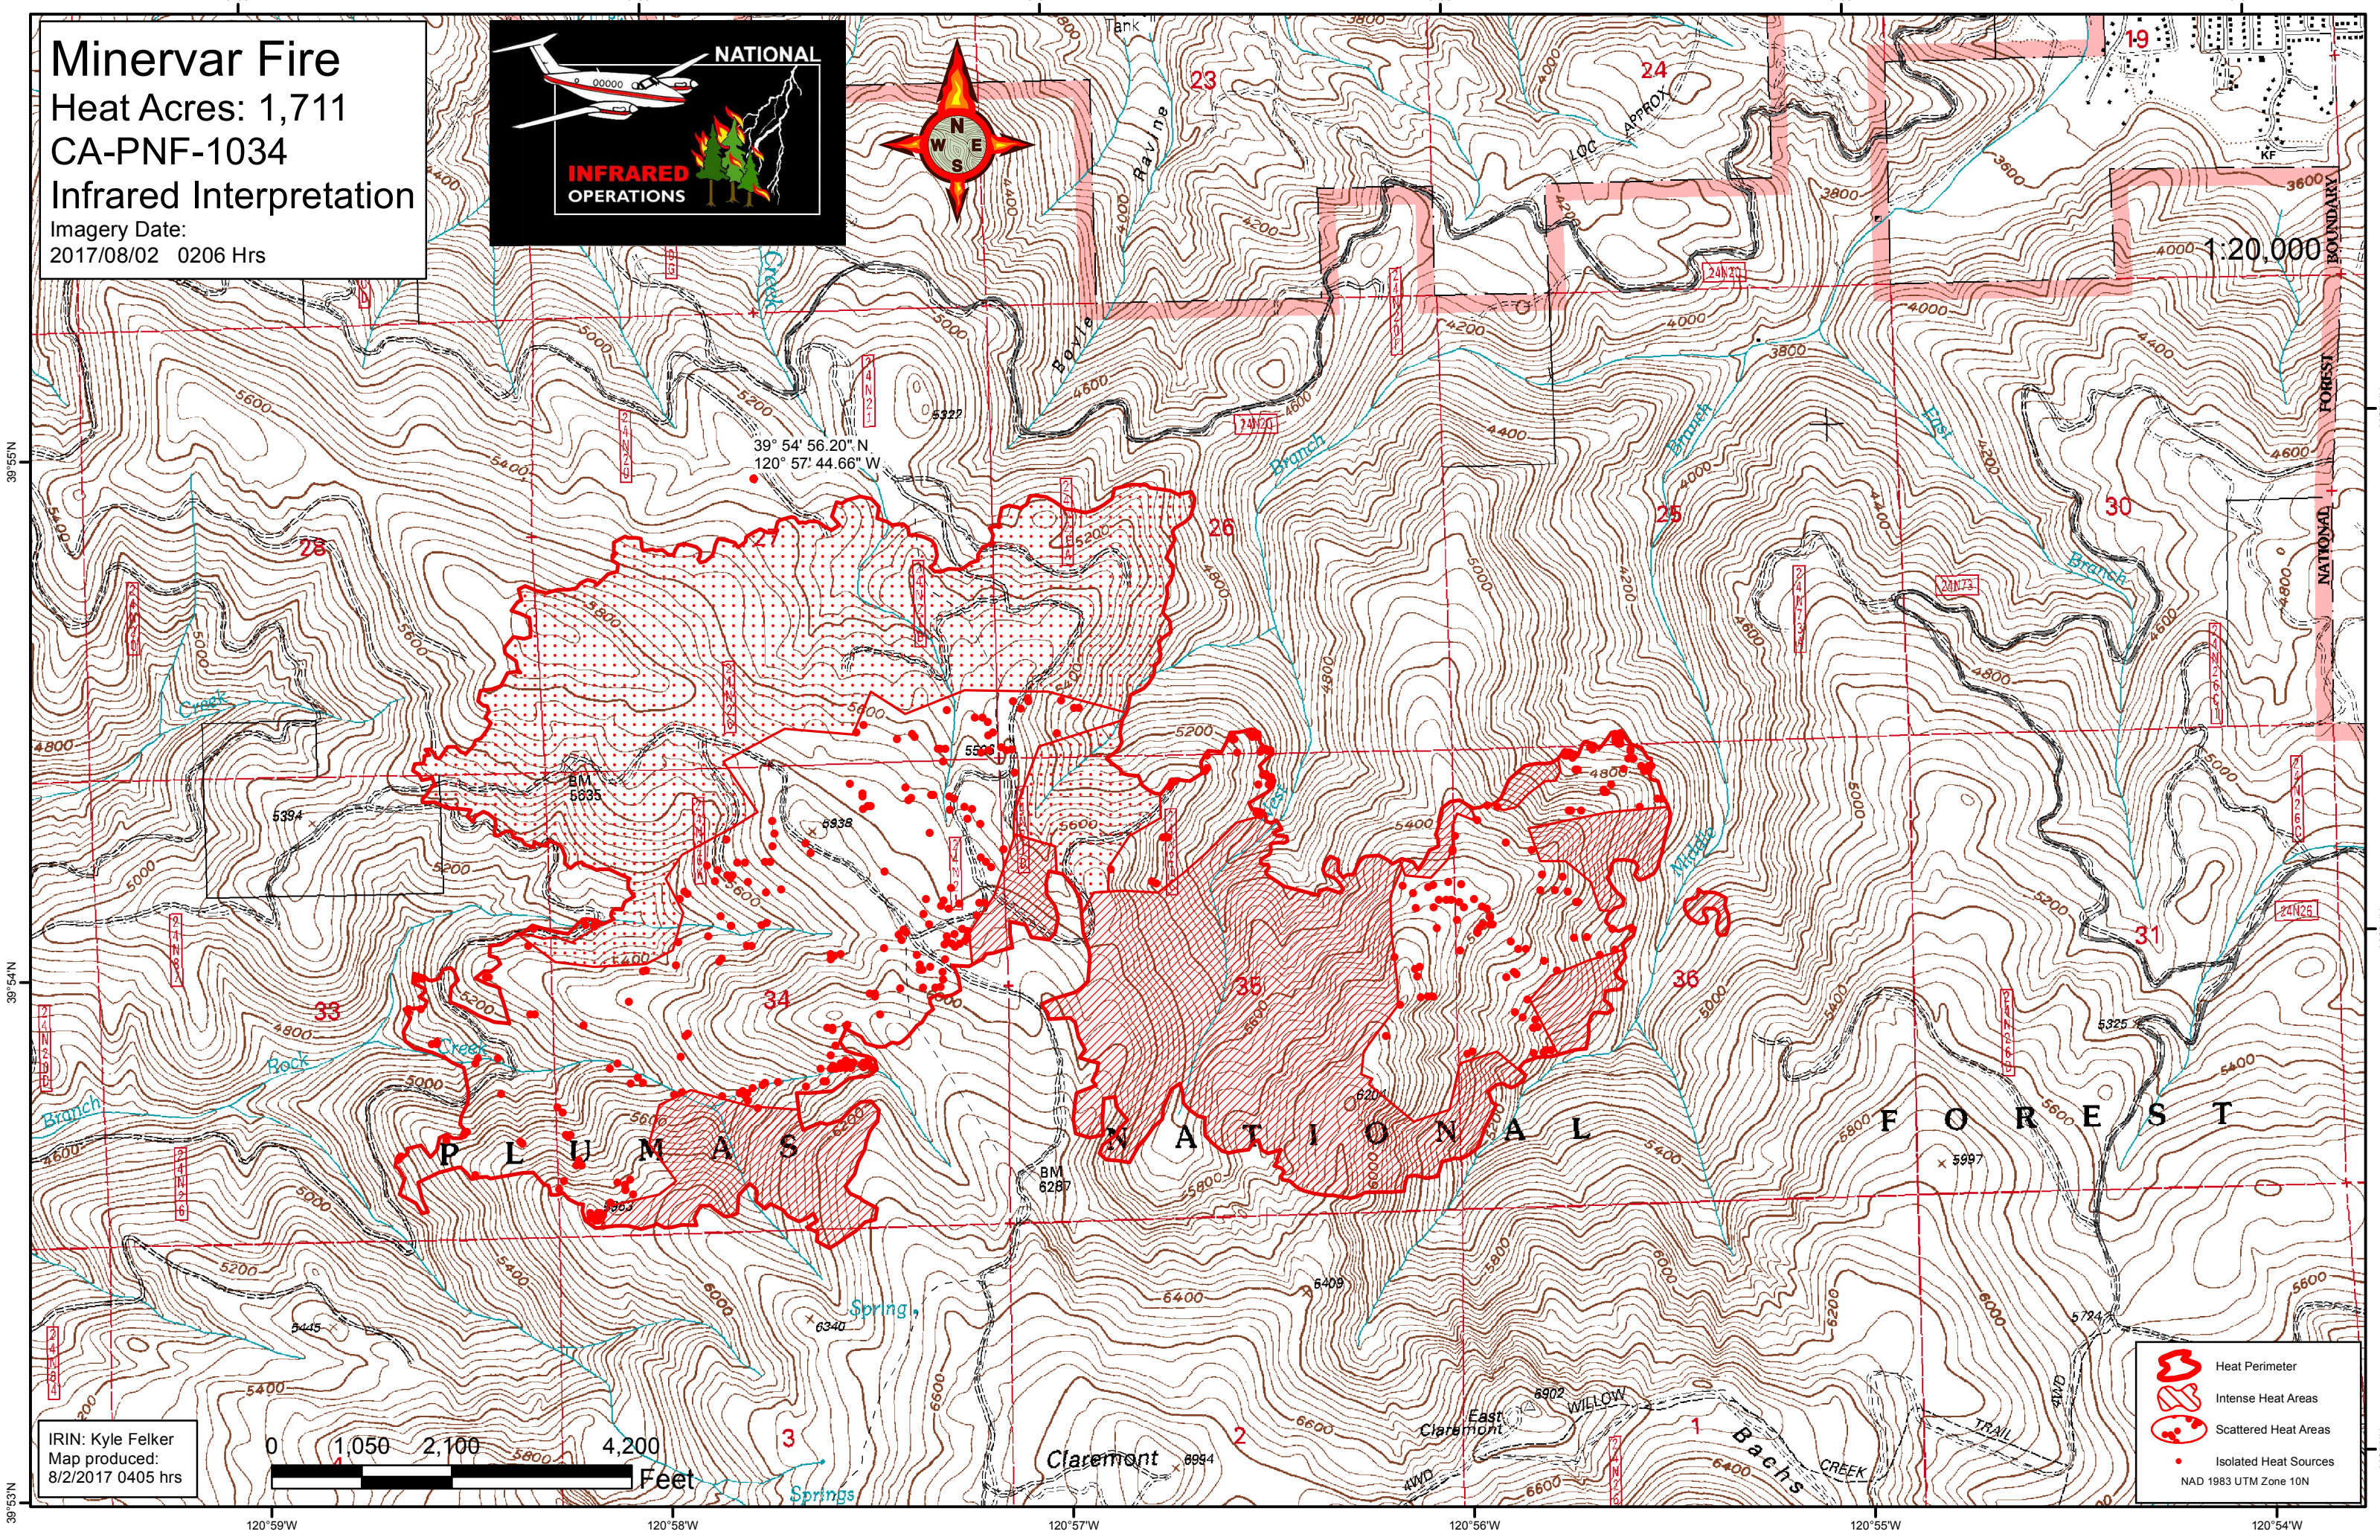

Minervar Fire

Heat Acres: 1,711

CA-PNF-1034

Infrared Interpretation

Imagery Date:
2017/08/02 0206 Hrs

39° 54' 56.20" N
120° 57' 44.66" W

IRIN: Kyle Felker
Map produced:
8/2/2017 0405 hrs

- Heat Perimeter
- Intense Heat Areas
- Scattered Heat Areas
- Isolated Heat Sources

NAD 1983 UTM Zone 10N