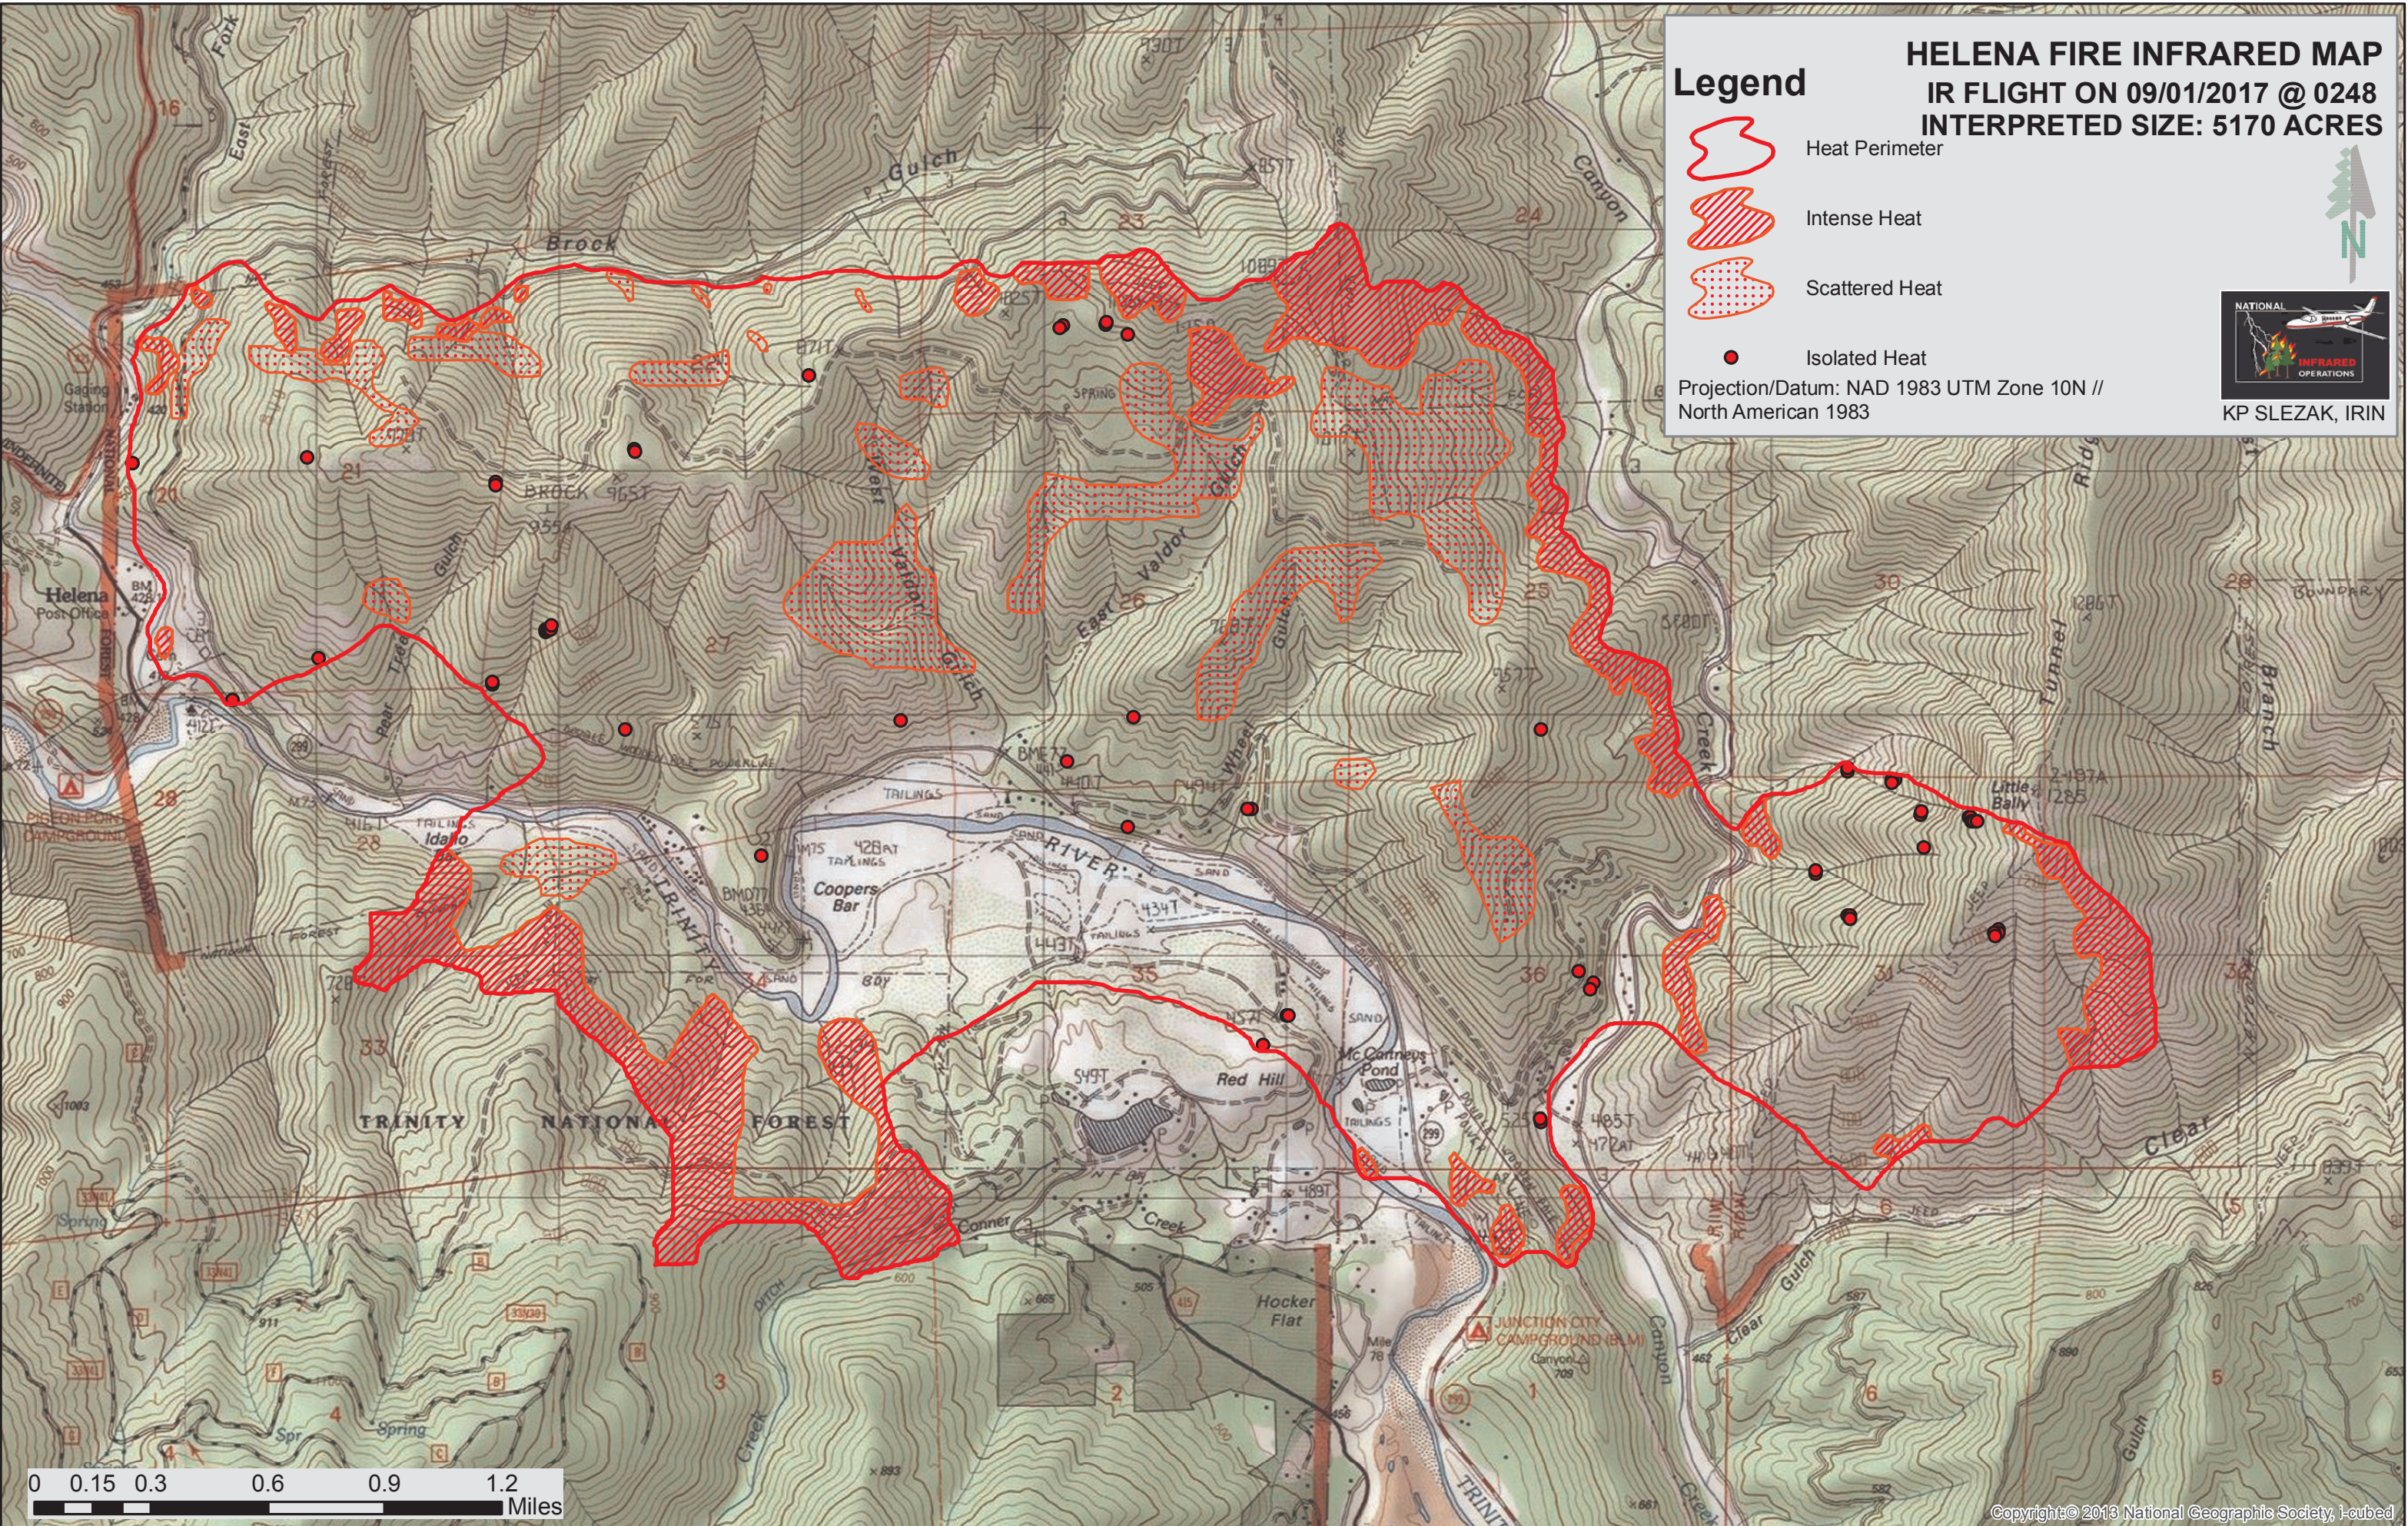

HELENA FIRE INFRARED MAP

IR FLIGHT ON 09/01/2017 @ 0248
INTERPRETED SIZE: 5170 ACRES

Legend

-  Heat Perimeter
-  Intense Heat
-  Scattered Heat
-  Isolated Heat

Projection/Datum: NAD 1983 UTM Zone 10N // North American 1983

KP SLEZAK, IRIN

0 0.15 0.3 0.6 0.9 1.2 Miles