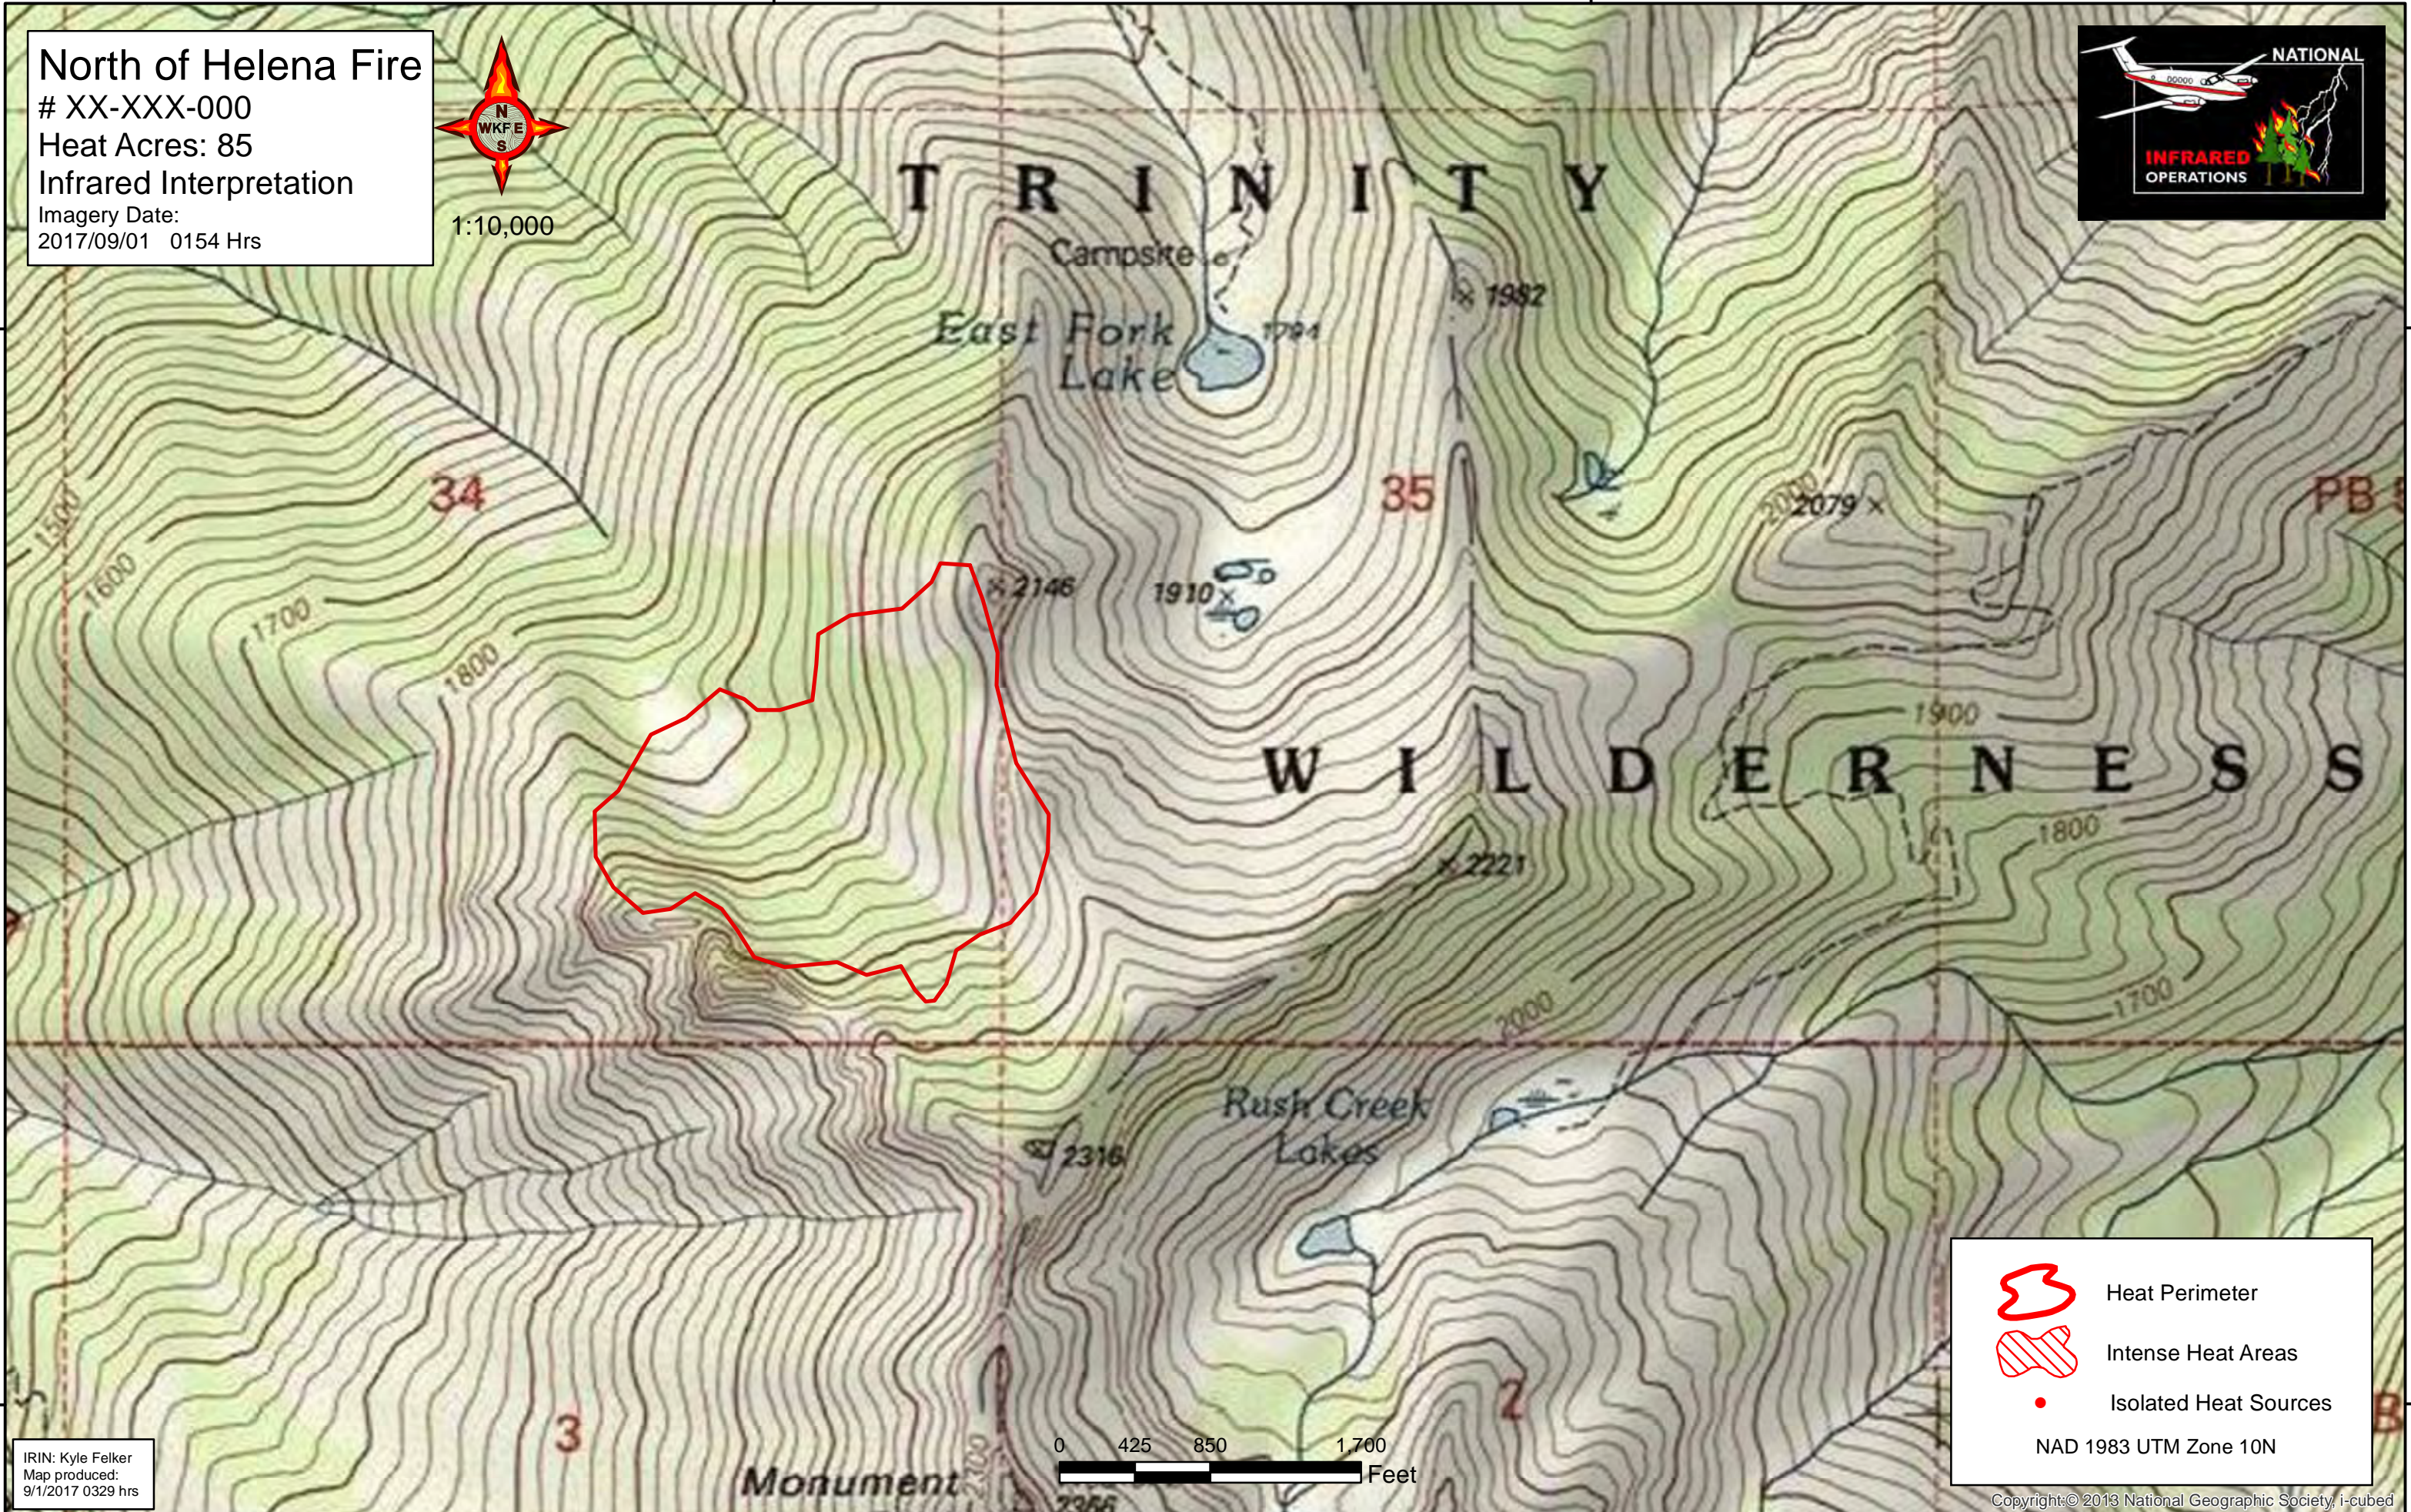

North of Helena Fire
XX-XXX-000
Heat Acres: 85
Infrared Interpretation
Imagery Date:
2017/09/01 0154 Hrs

1:10,000

- Heat Perimeter
- Intense Heat Areas
- Isolated Heat Sources

NAD 1983 UTM Zone 10N

IRIN: Kyle Felker
Map produced:
9/1/2017 0329 hrs