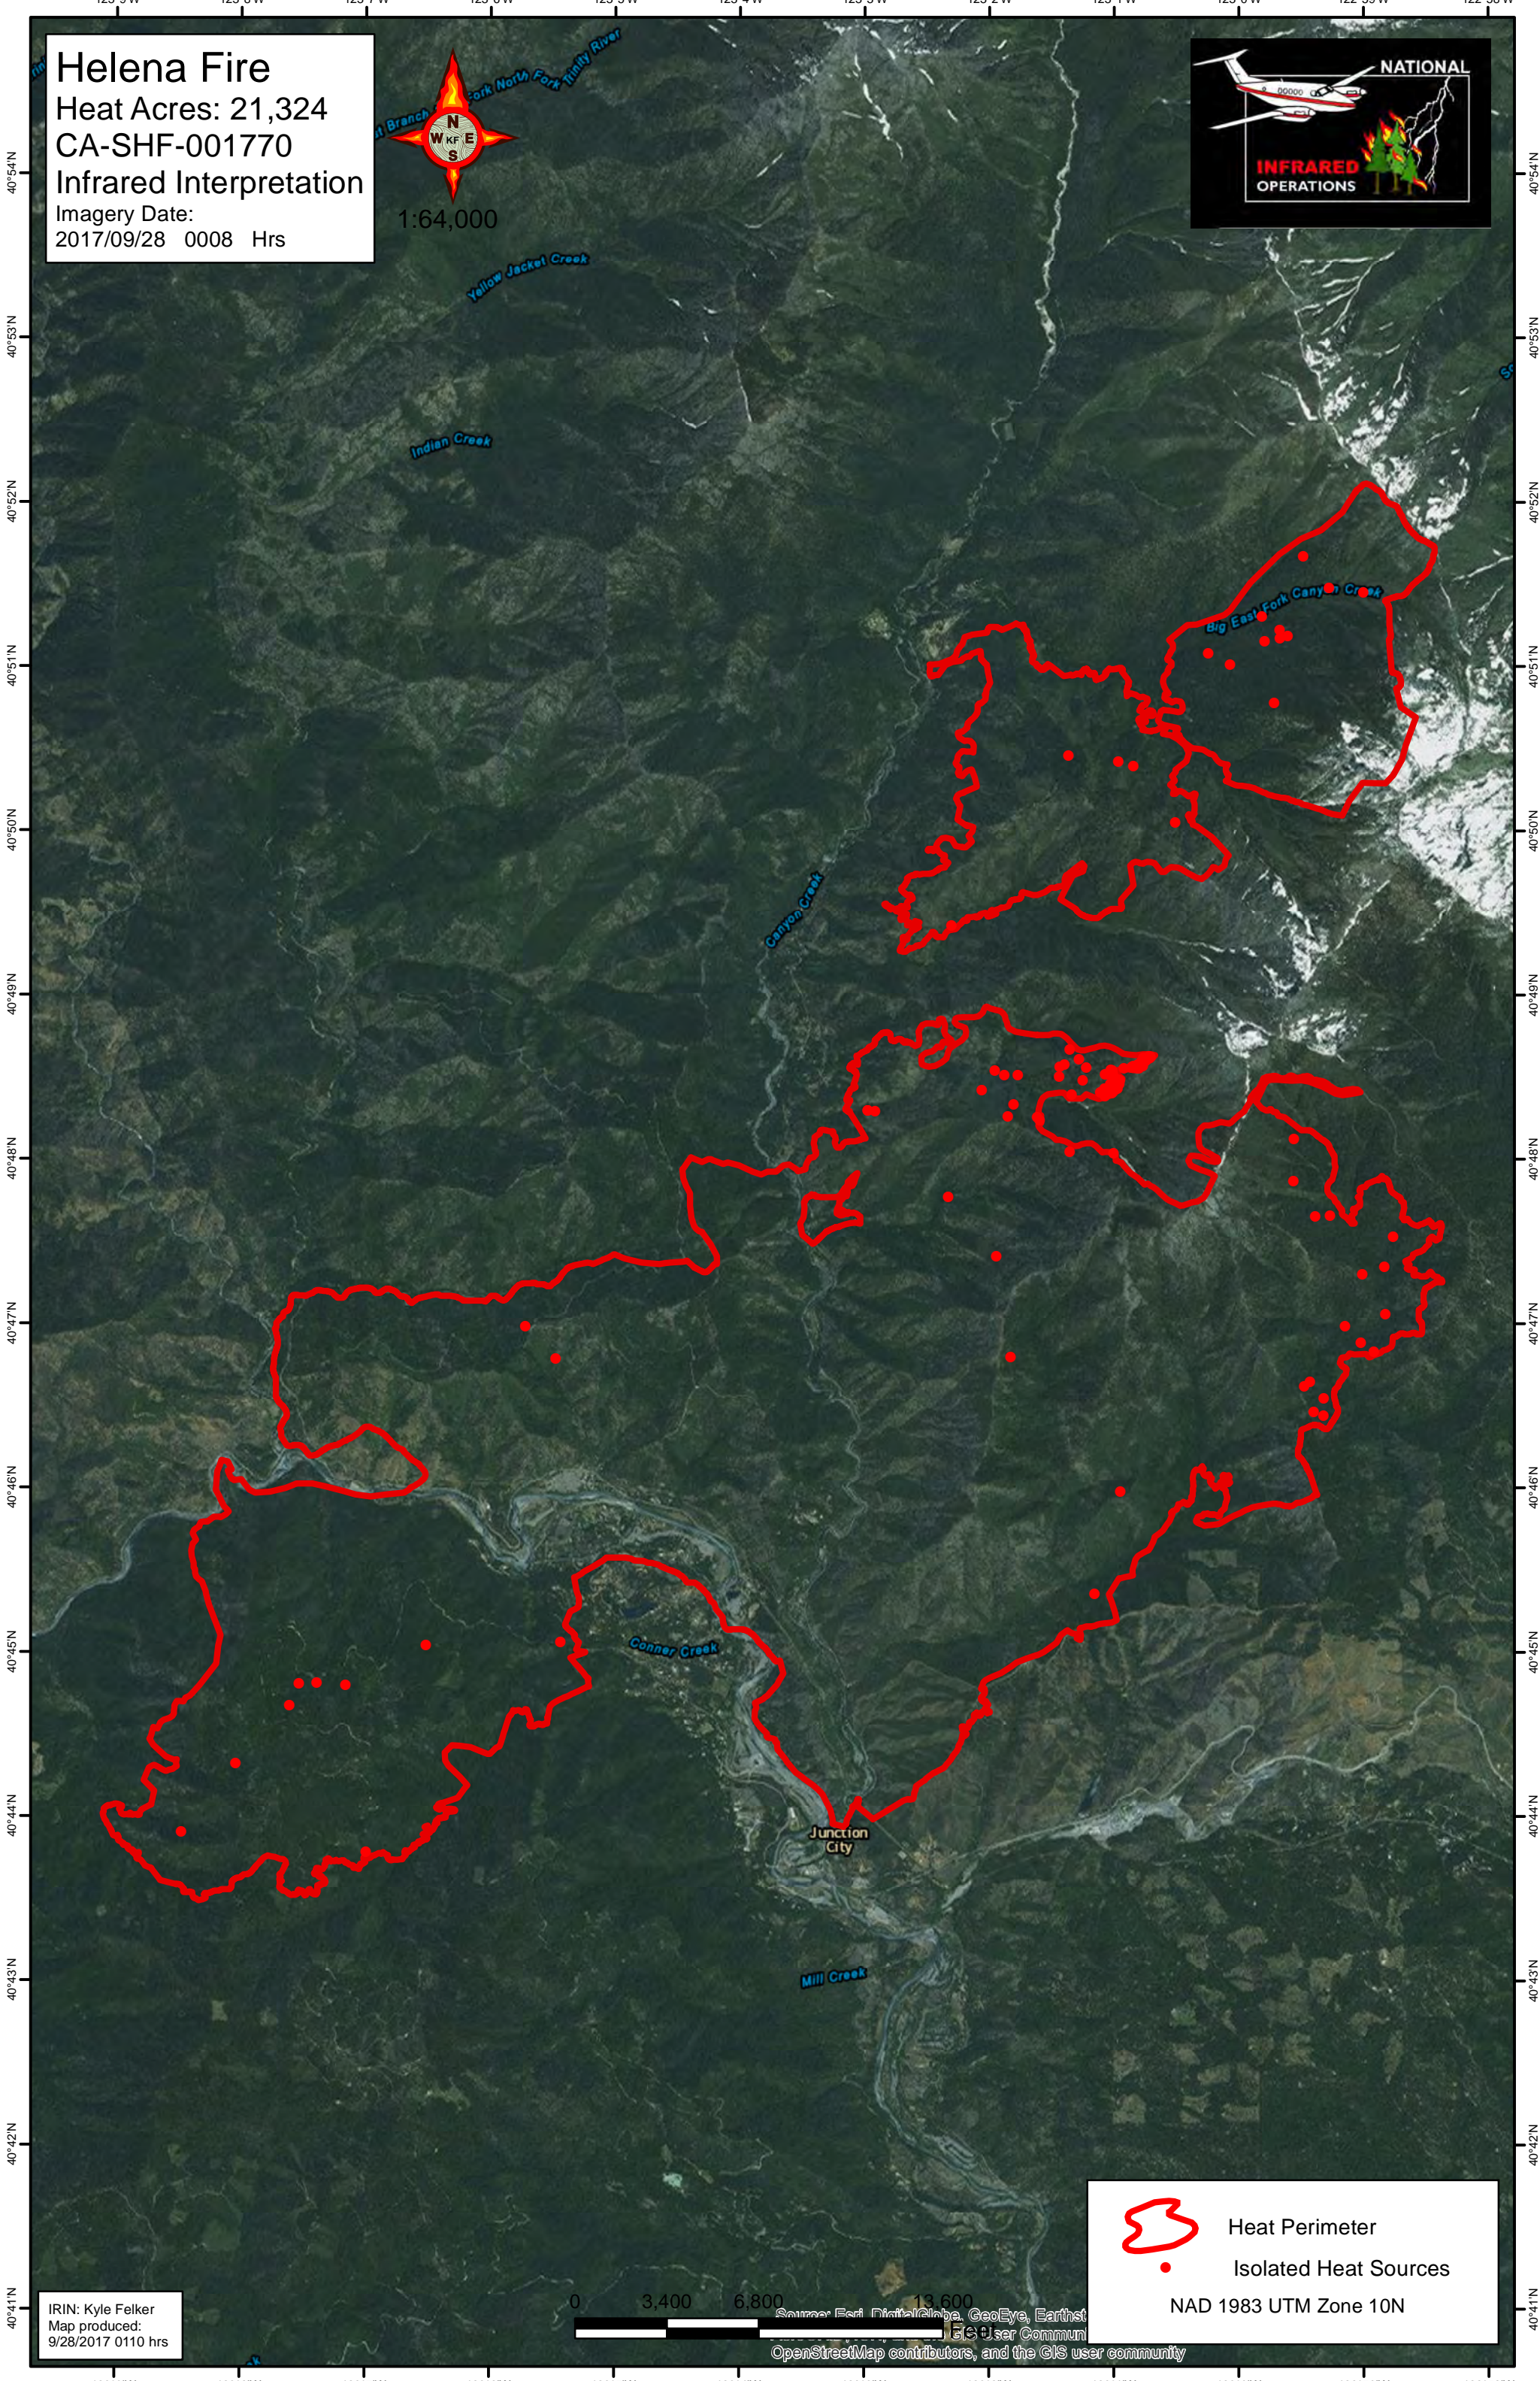

Helena Fire
 Heat Acres: 21,324
 CA-SHF-001770
 Infrared Interpretation
 Imagery Date:
 2017/09/28 0008 Hrs

 Heat Perimeter
 Isolated Heat Sources
 NAD 1983 UTM Zone 10N

IRIN: Kyle Felker
 Map produced:
 9/28/2017 0110 hrs